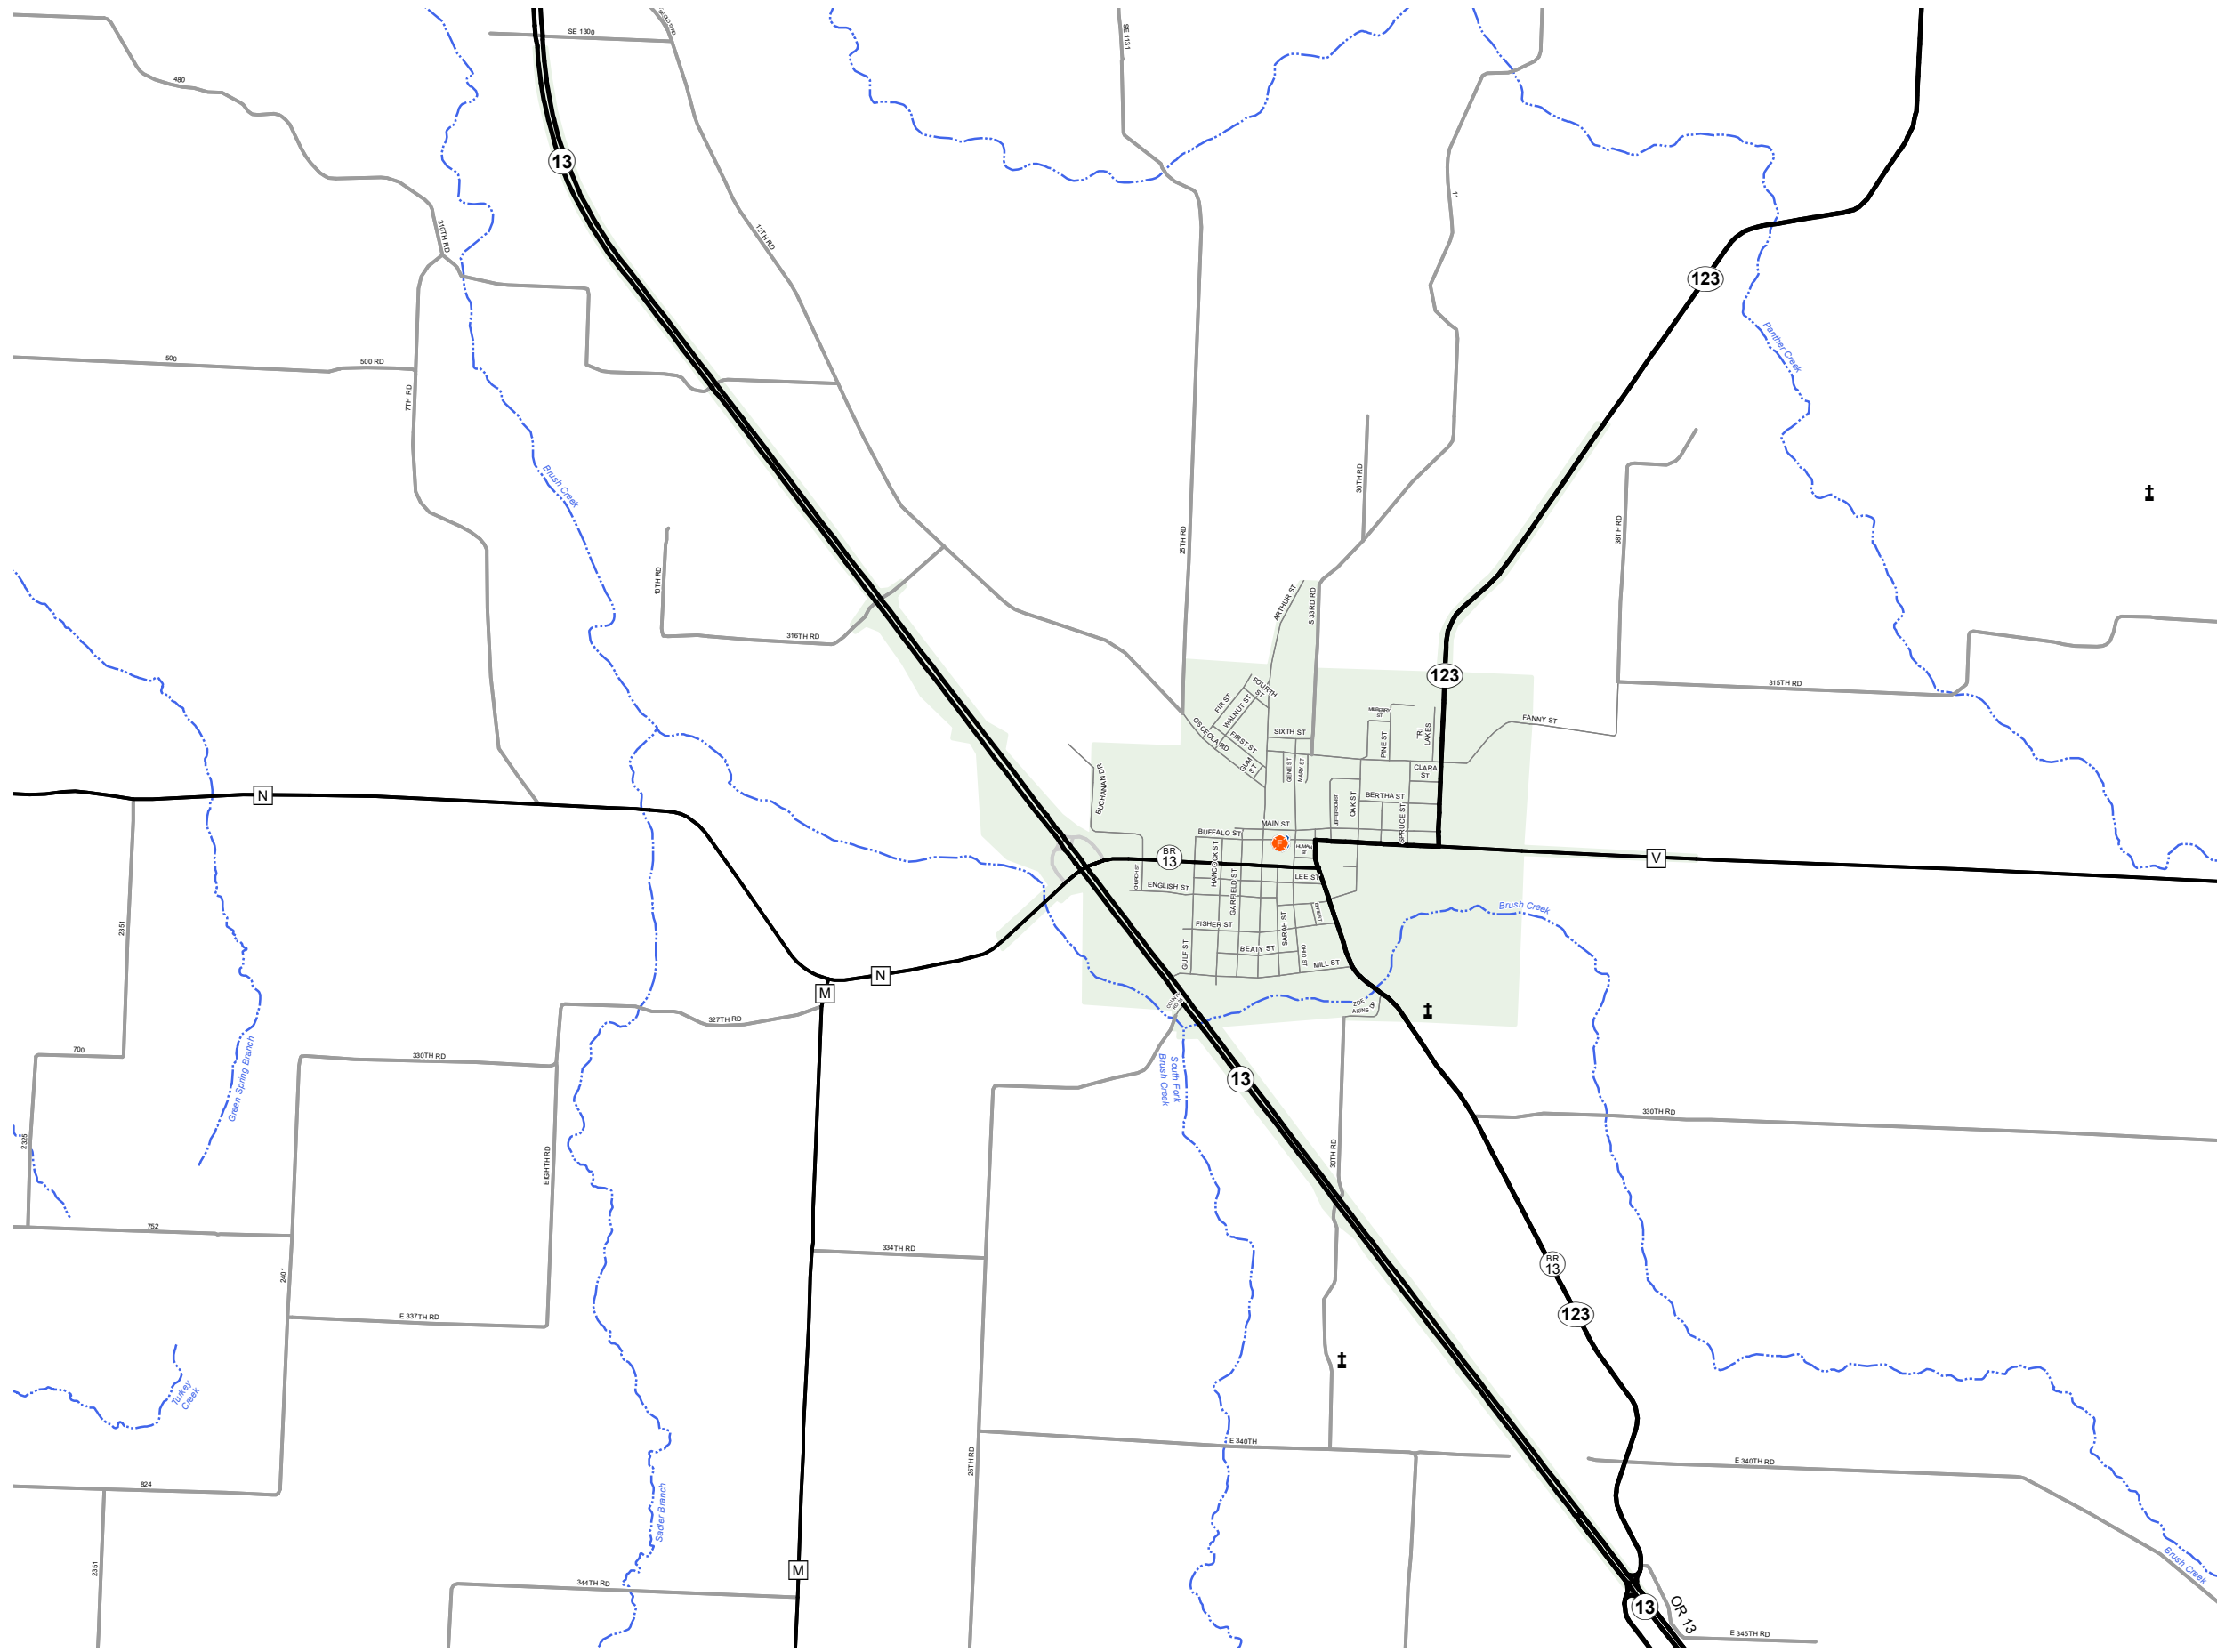

HUMANSVILLE

POLK COUNTY

MISSOURI

SOUTHWEST DISTRICT

2021

Legend

- Interstate
- Interstate Loop
- US Route
- Business Route
- Missouri Route
- Letter Route
- County Road
- Railroad
- City Street
- Other Routes
- River or Stream
- Lake or Large River
- City Limits
- Surrounding City Limits
- County Boundary
- Metrolink Lines
- Fire Department
- Local Law Enforcement
- MSHP Office
- Missouri State Capitol
- County Courthouse
- Hospitals
- MoDOT Office
- MoDOT Maintenance Building
- Cemeteries
- Public Airports
- Amtrak Stations
- Metrolink Stations