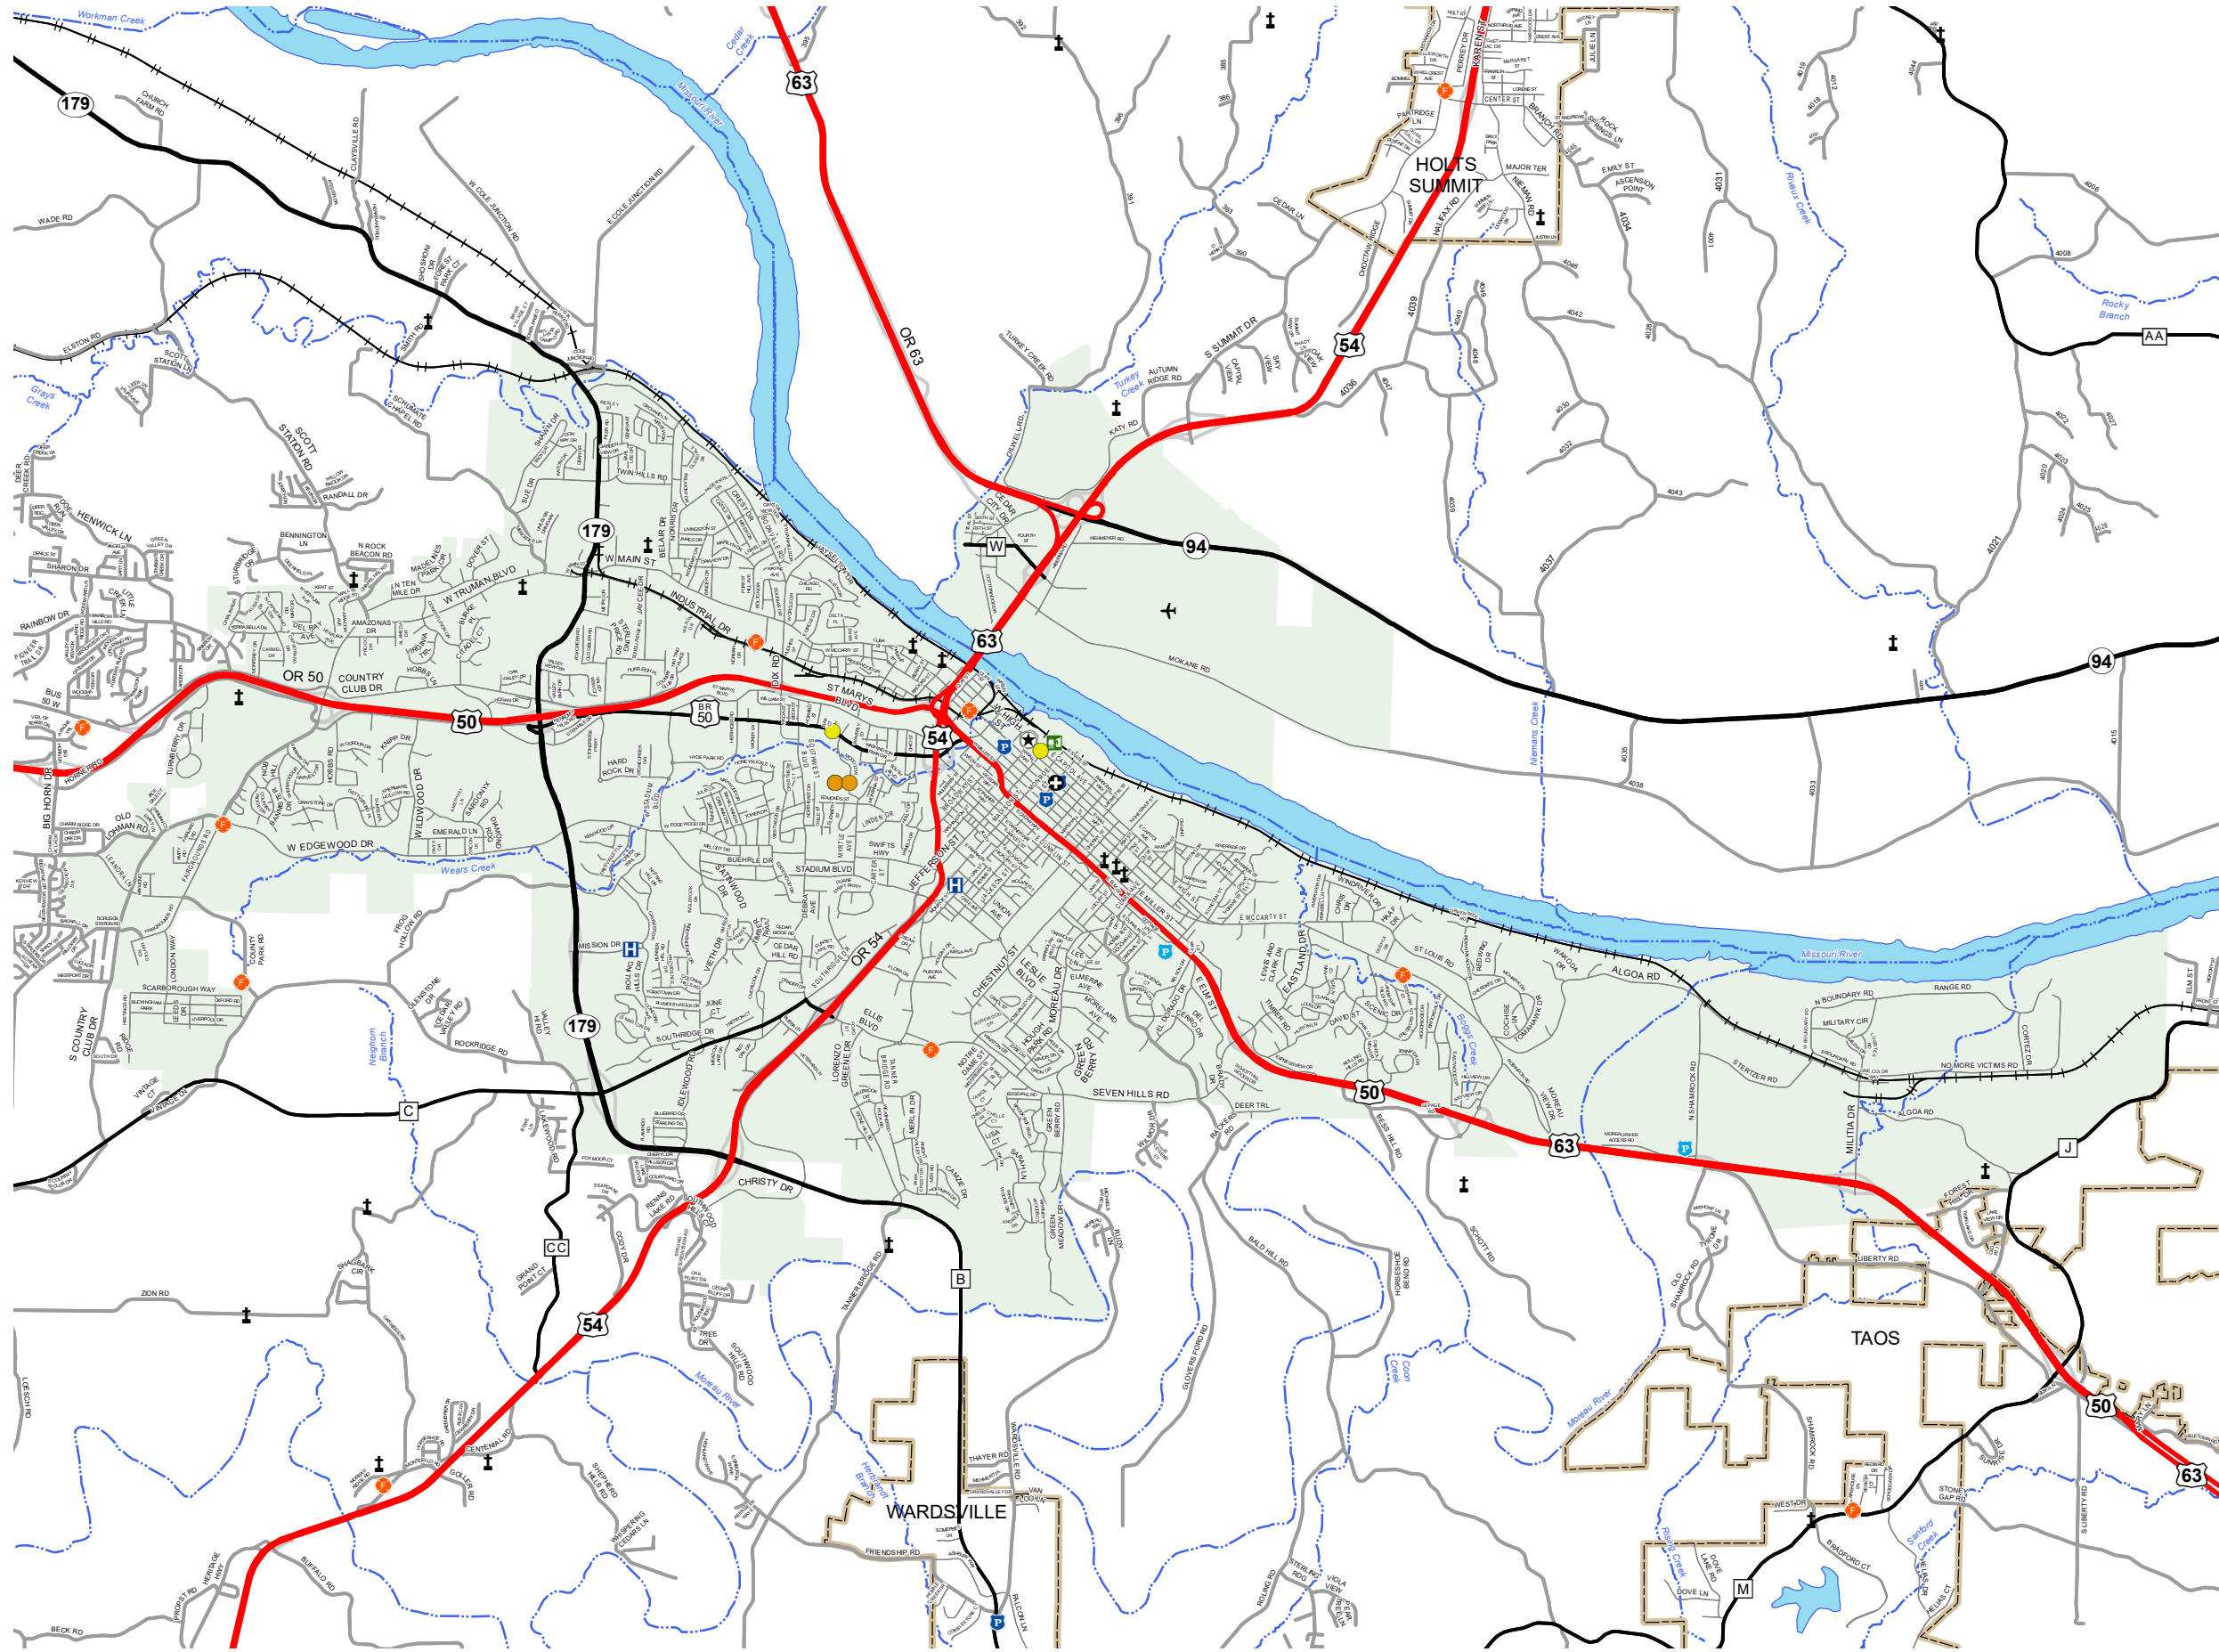

JEFFERSON CITY

COLE COUNTY
MISSOURI
CENTRAL DISTRICT

2021

- Legend**
- Interstate
 - Interstate Loop
 - US Route
 - Business Route
 - Missouri Route
 - Letter Route
 - County Road
 - Railroad
 - City Street
 - Other Routes
 - River or Stream
 - Lake or Large River
 - City Limits
 - Surrounding City Limits
 - County Boundary
 - Metrolink Lines
 - Fire Department
 - Local Law Enforcement
 - MSHP Office
 - Missouri State Capitol
 - County Courthouse
 - Hospitals
 - MoDOT Office
 - MoDOT Maintenance Building
 - Cemeteries
 - Public Airports
 - Amtrak Stations
 - Metrolink Stations