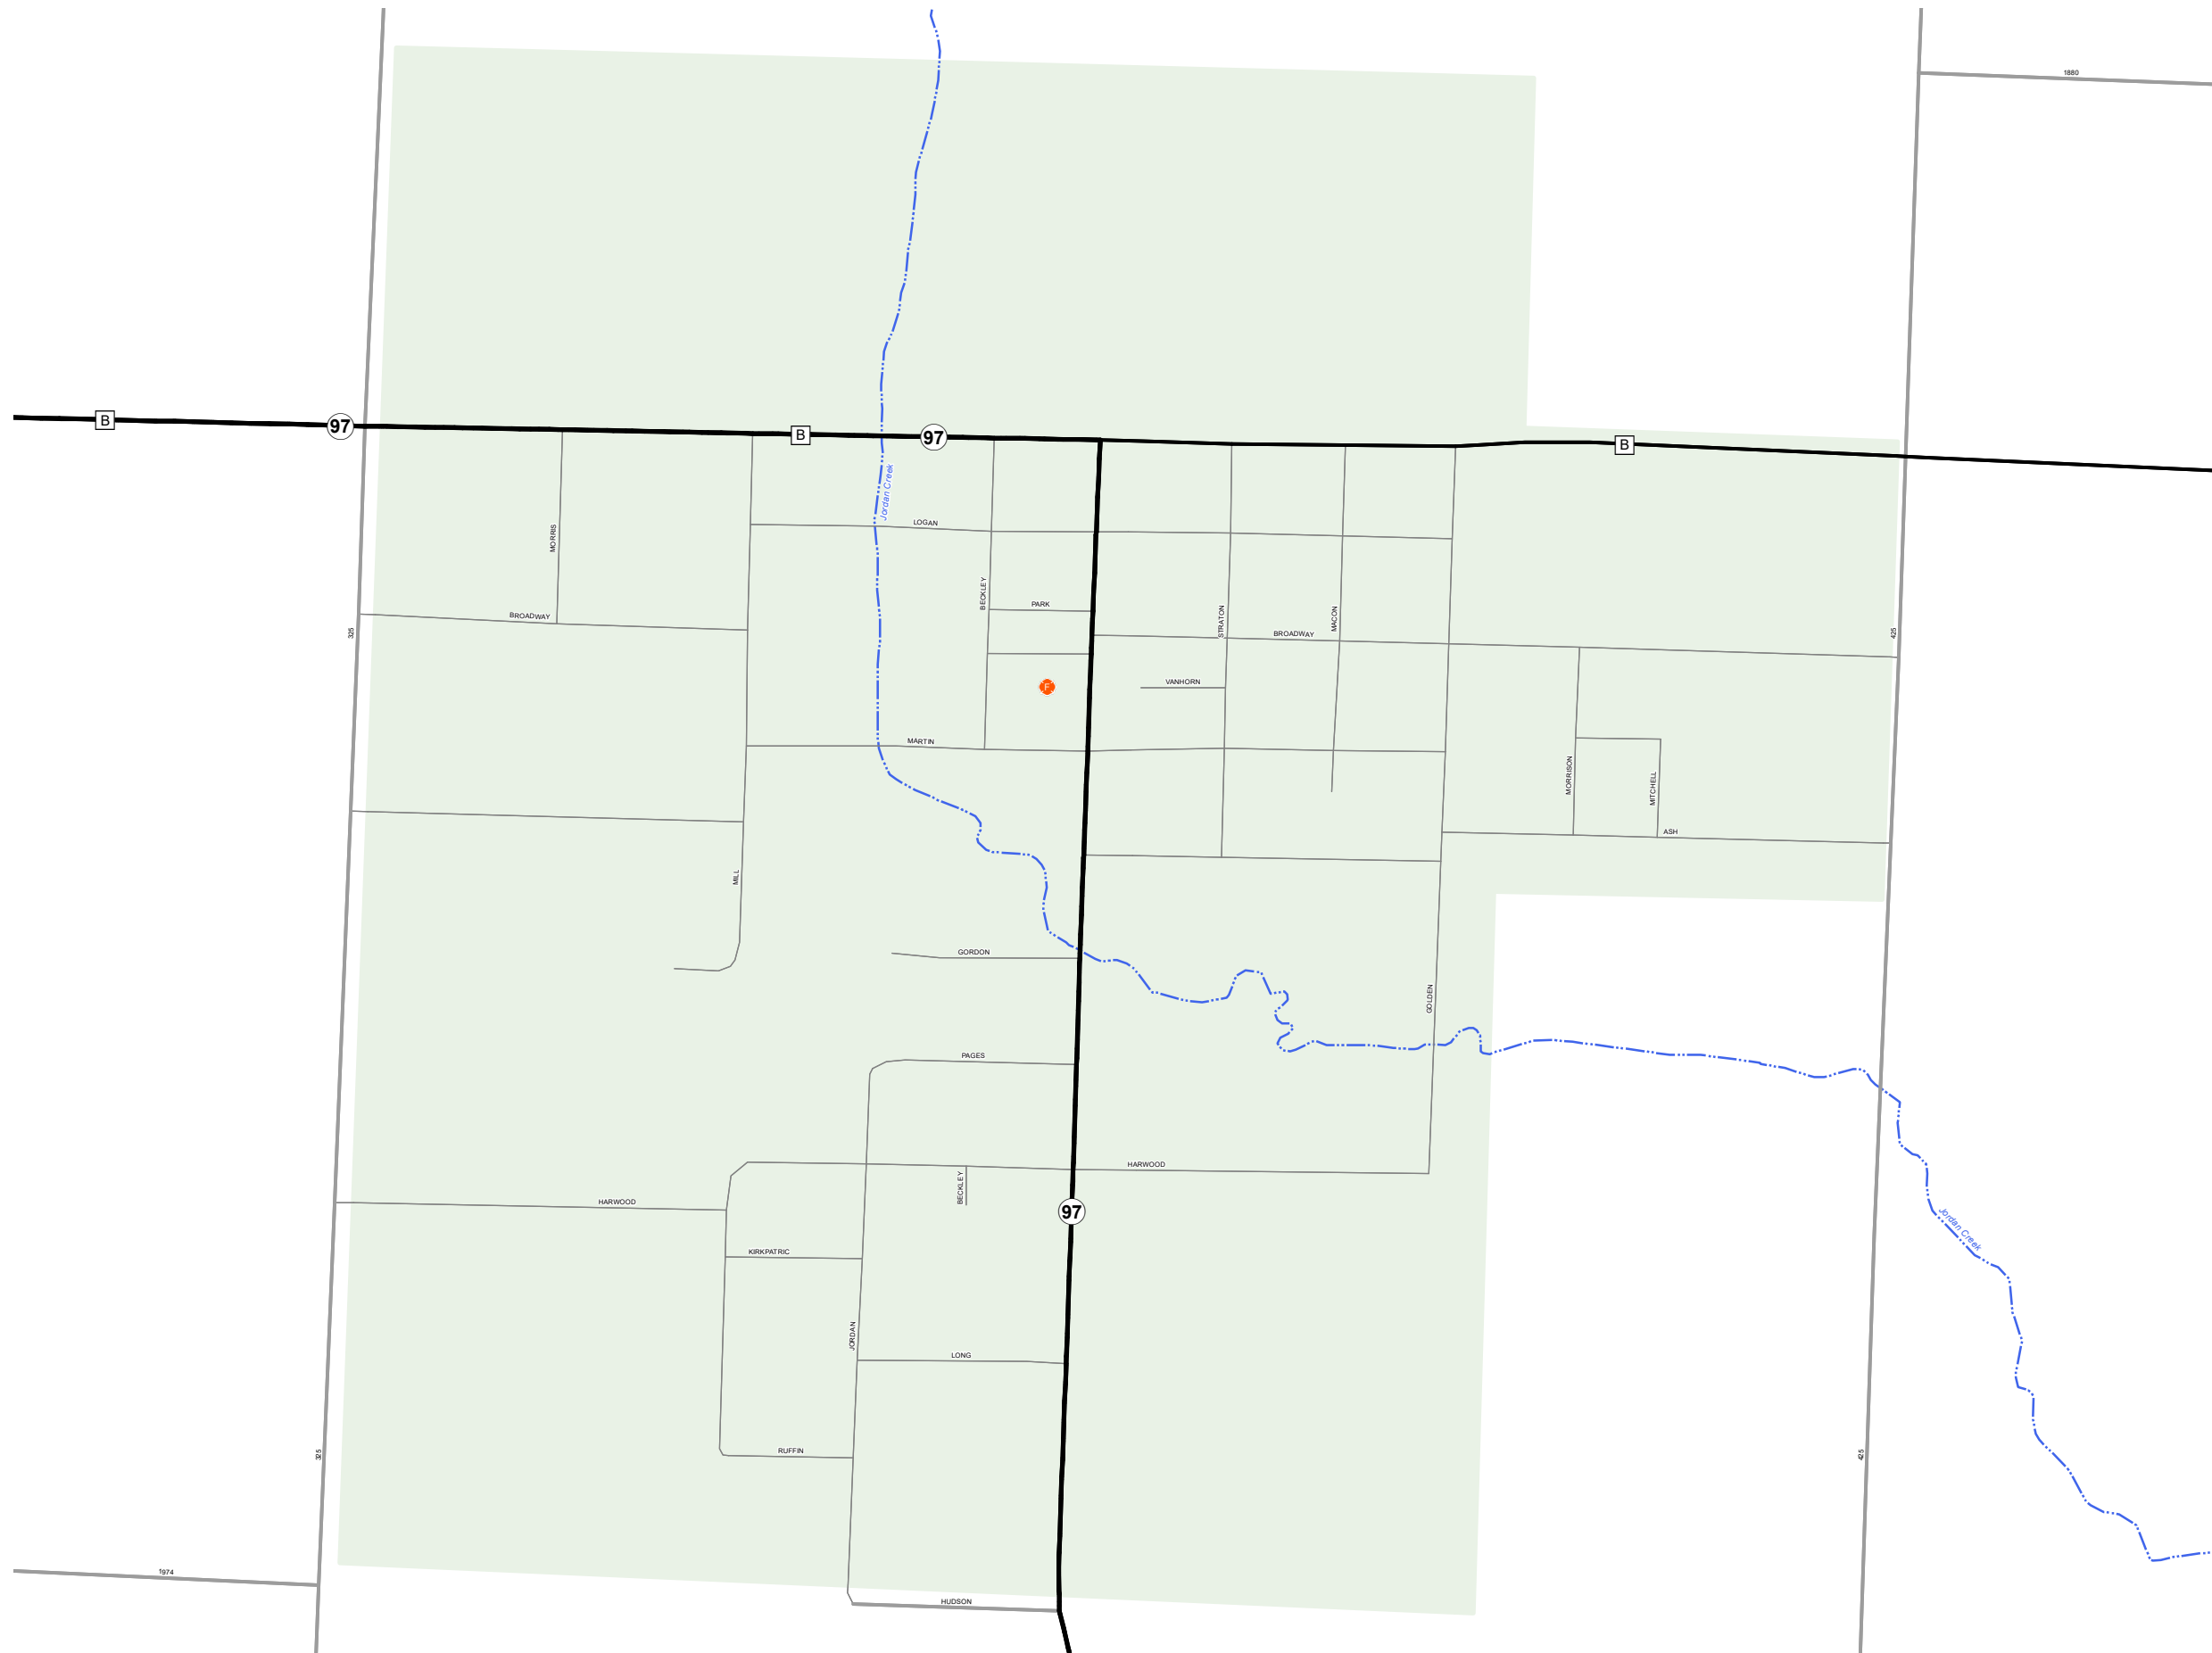

# JERICHO SPRINGS

CEDAR COUNTY

MISSOURI

SOUTHWEST DISTRICT

2021

### Legend

- Interstate
- Interstate Loop
- US Route
- Business Route
- Missouri Route
- Letter Route
- County Road
- Railroad
- City Street
- Other Routes
- River or Stream
- Lake or Large River
- City Limits
- Surrounding City Limits
- County Boundary
- Metrolink Lines
- Fire Department
- Local Law Enforcement
- MSHP Office
- Missouri State Capitol
- County Courthouse
- Hospitals
- MoDOT Office
- MoDOT Maintenance Building
- Cemeteries
- Public Airports
- Amtrak Stations
- Metrolink Stations