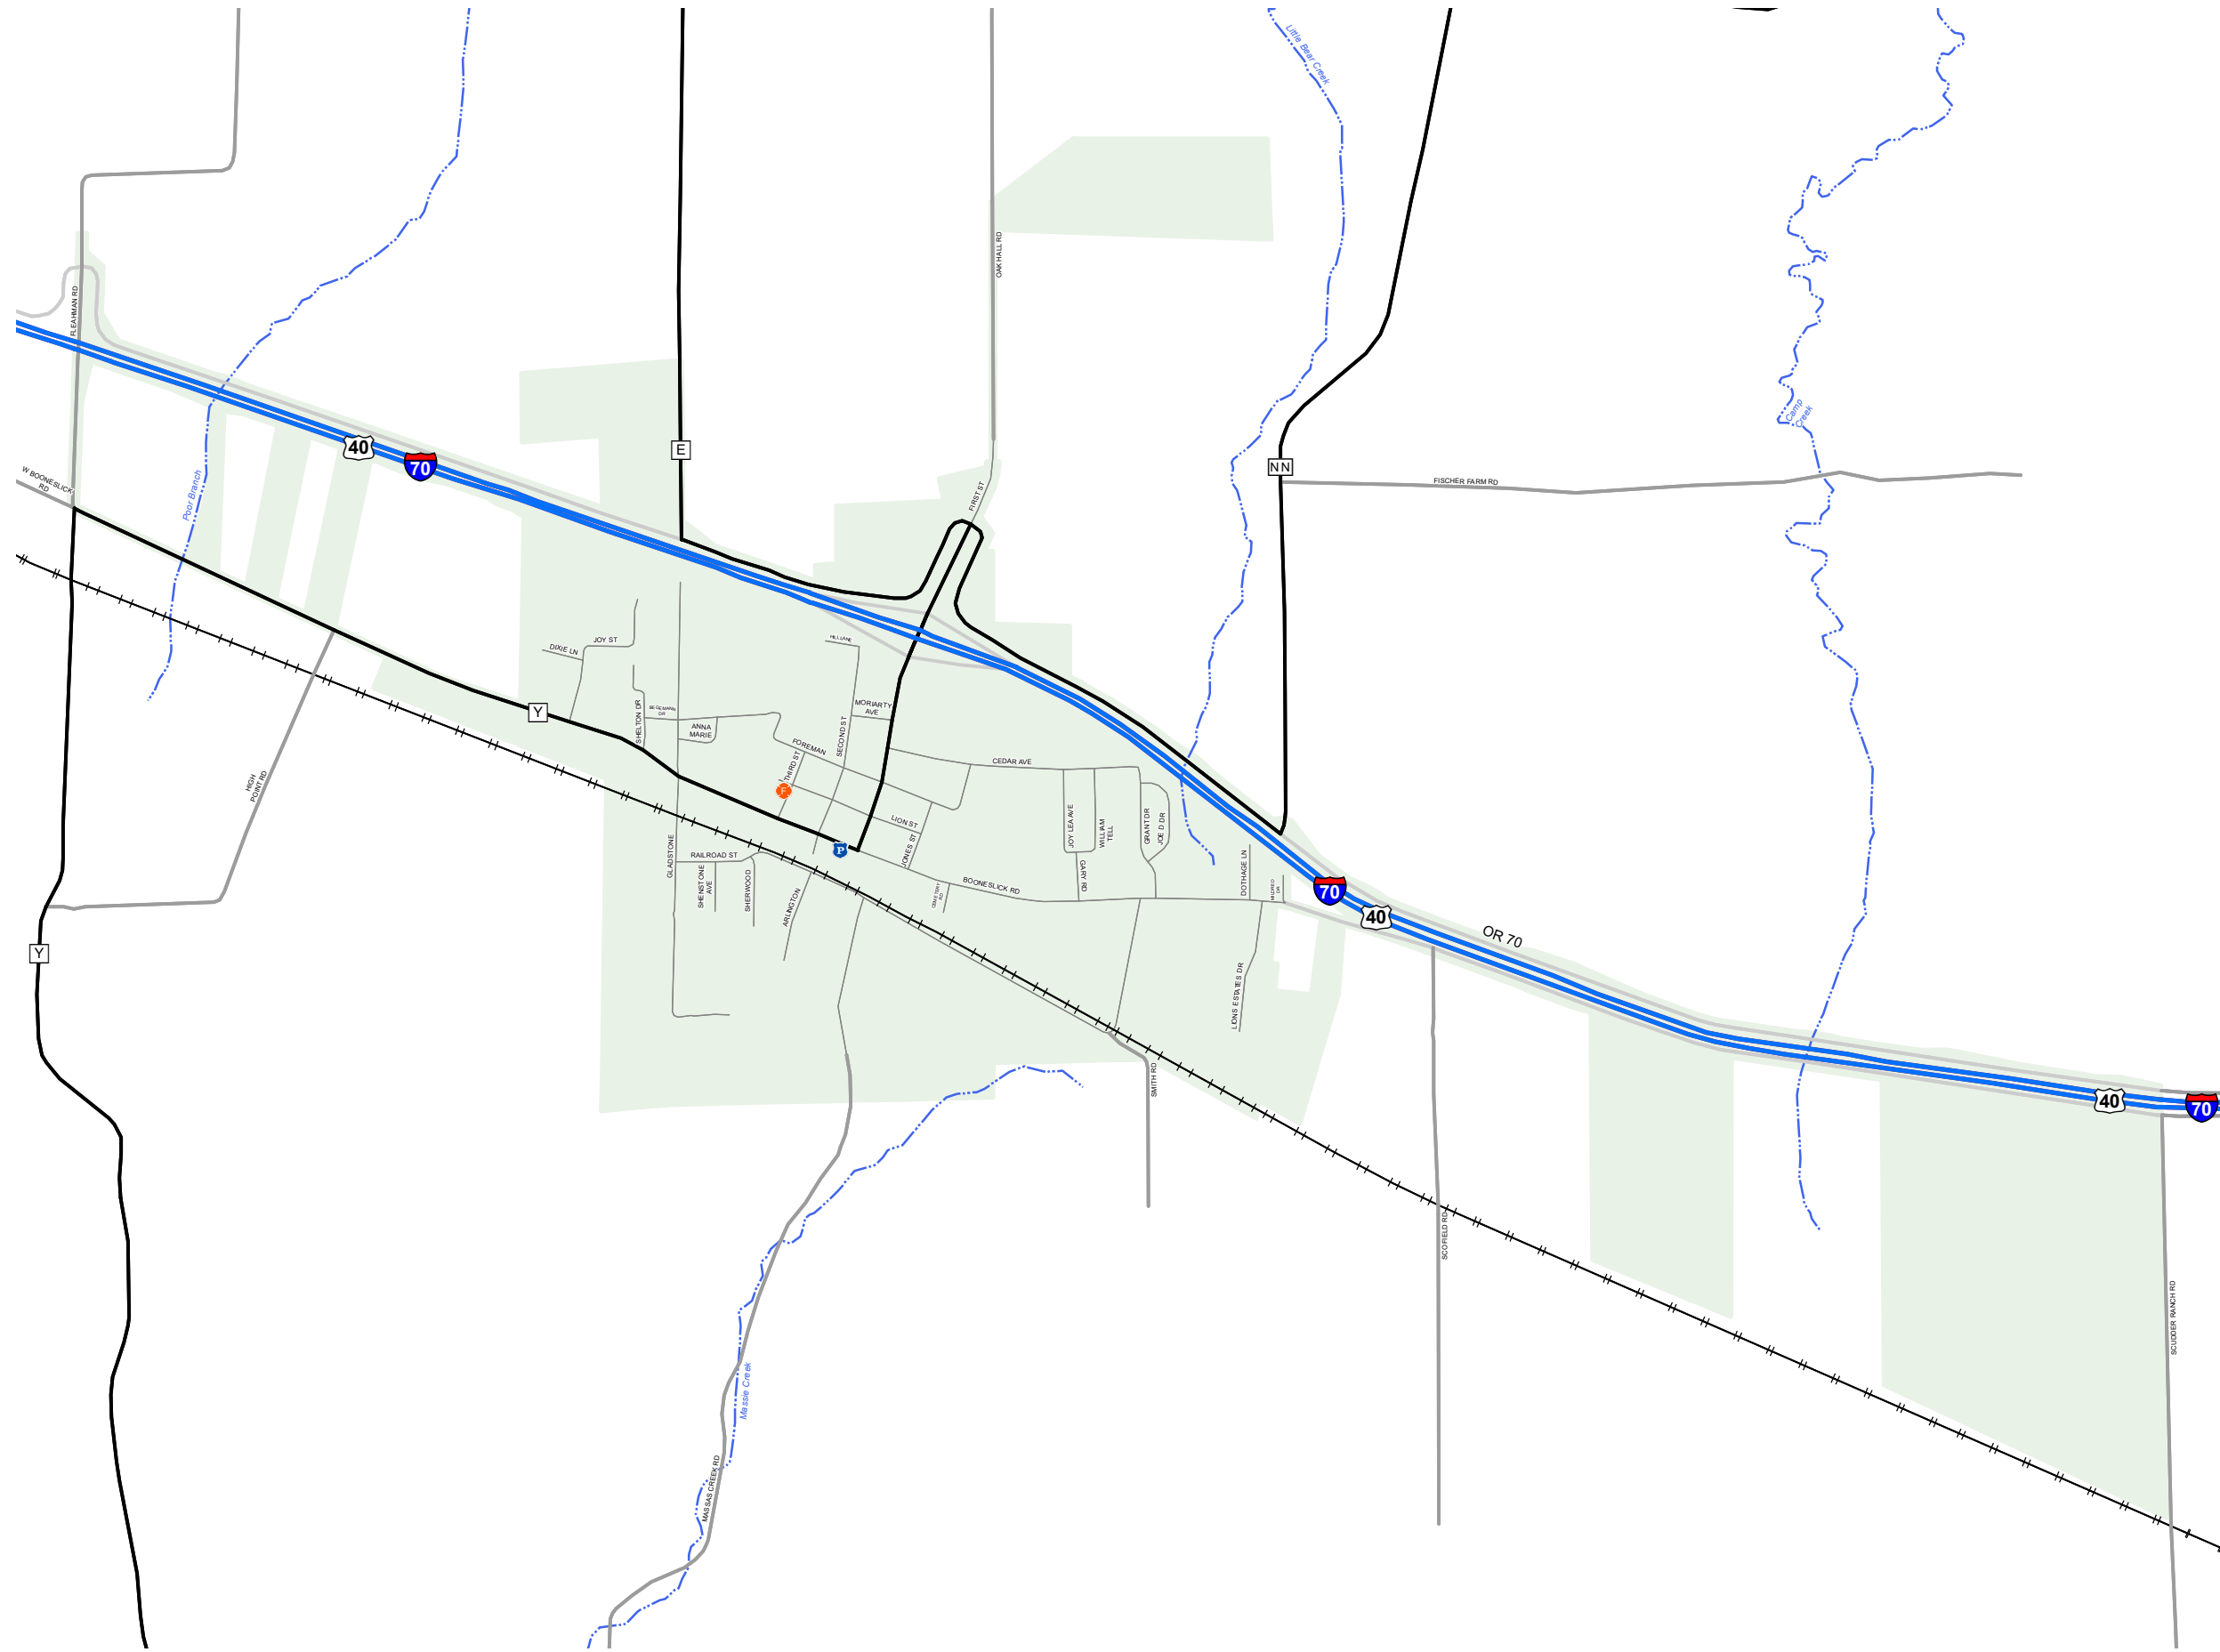

# JONESBURG

MONTGOMERY COUNTY

MISSOURI

NORTHEAST DISTRICT

2021

### Legend

- Interstate
- Interstate Loop
- US Route
- Business Route
- Missouri Route
- Letter Route
- County Road
- Railroad
- City Street
- Other Routes
- River or Stream
- Lake or Large River
- City Limits
- Surrounding City Limits
- County Boundary
- Metrolink Lines
- Fire Department
- Local Law Enforcement
- MSHP Office
- ★ Missouri State Capitol
- ★ County Courthouse
- Hospitals
- MoDOT Office
- MoDOT Maintenance Building
- † Cemeteries
- ✈ Public Airports
- Amtrak Stations
- Metrolink Stations