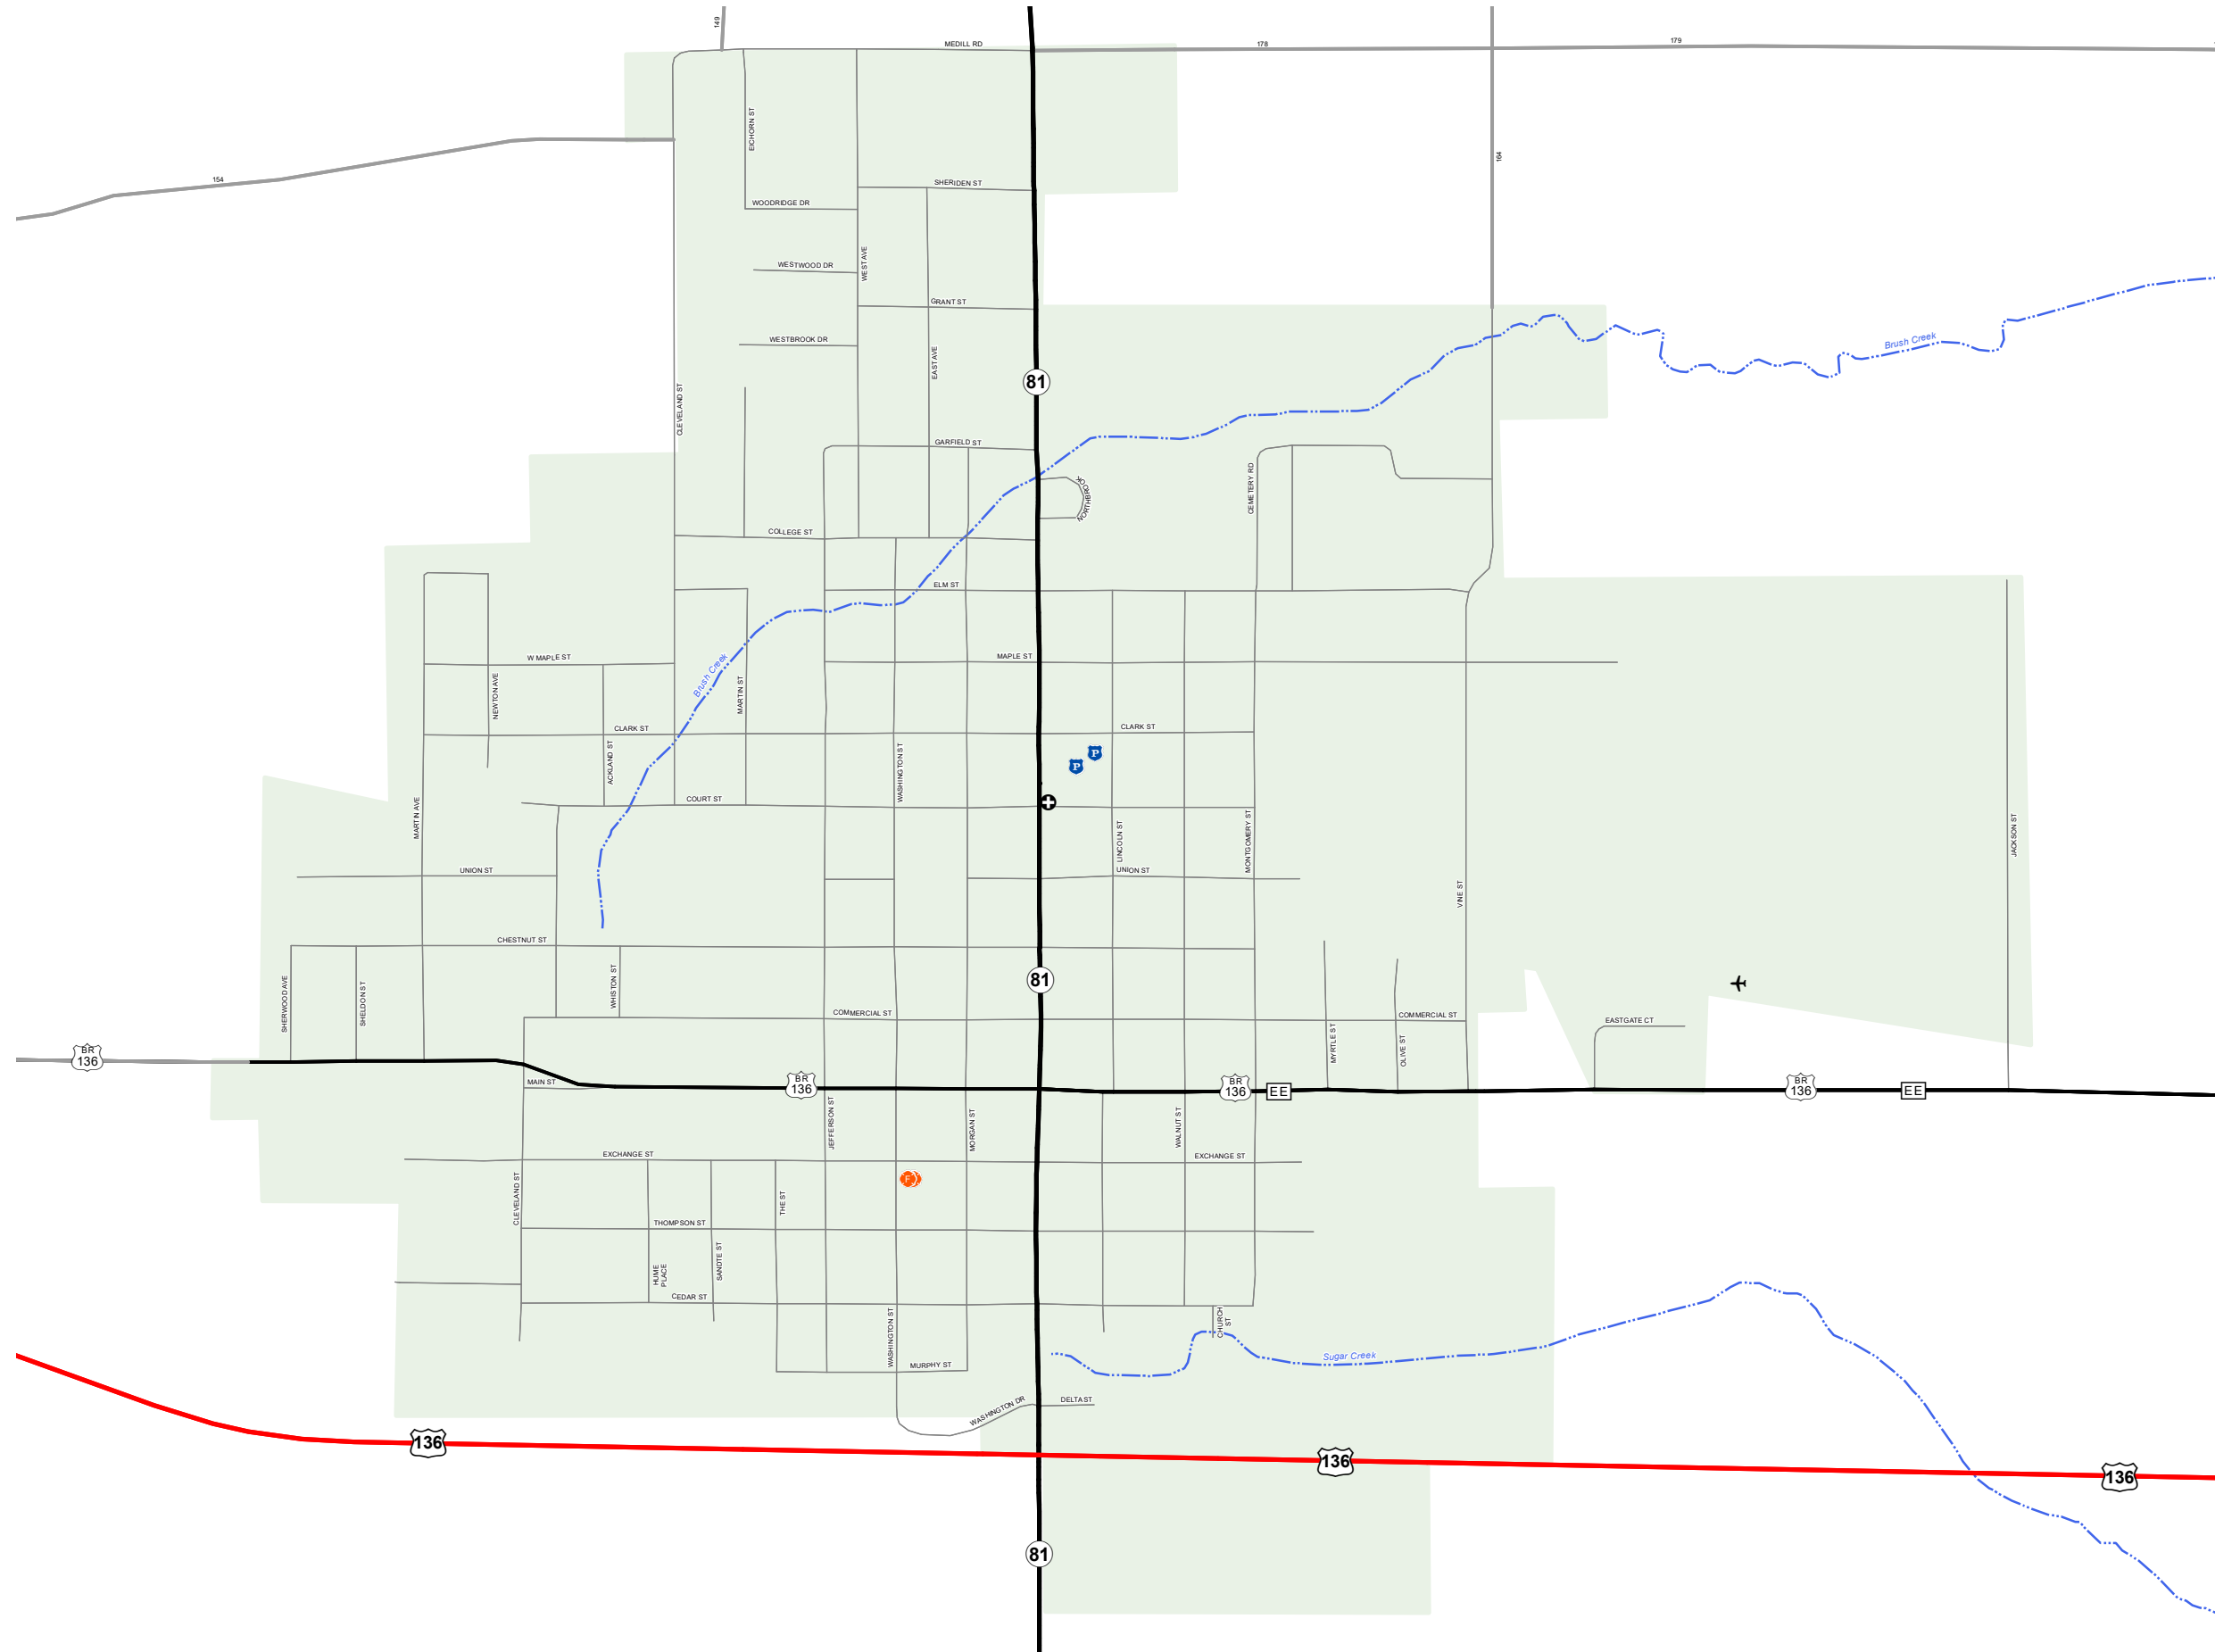

KAHOKA

CLARK COUNTY

MISSOURI

NORTHEAST DISTRICT

2021

Legend

- Interstate
- Interstate Loop
- US Route
- Business Route
- Missouri Route
- Letter Route
- County Road
- Railroad
- City Street
- Other Routes
- River or Stream
- Lake or Large River
- City Limits
- Surrounding City Limits
- County Boundary
- Metrolink Lines
- Fire Department
- Local Law Enforcement
- MSHP Office
- Missouri State Capitol
- County Courthouse
- Hospitals
- MoDOT Office
- MoDOT Maintenance Building
- Cemeteries
- Public Airports
- Amtrak Stations
- Metrolink Stations

MISSOURI DEPARTMENT OF TRANSPORTATION
TRANSPORTATION PLANNING
1-888-ASK-MODOT
WWW.MODOT.ORG
AUGUST 2021