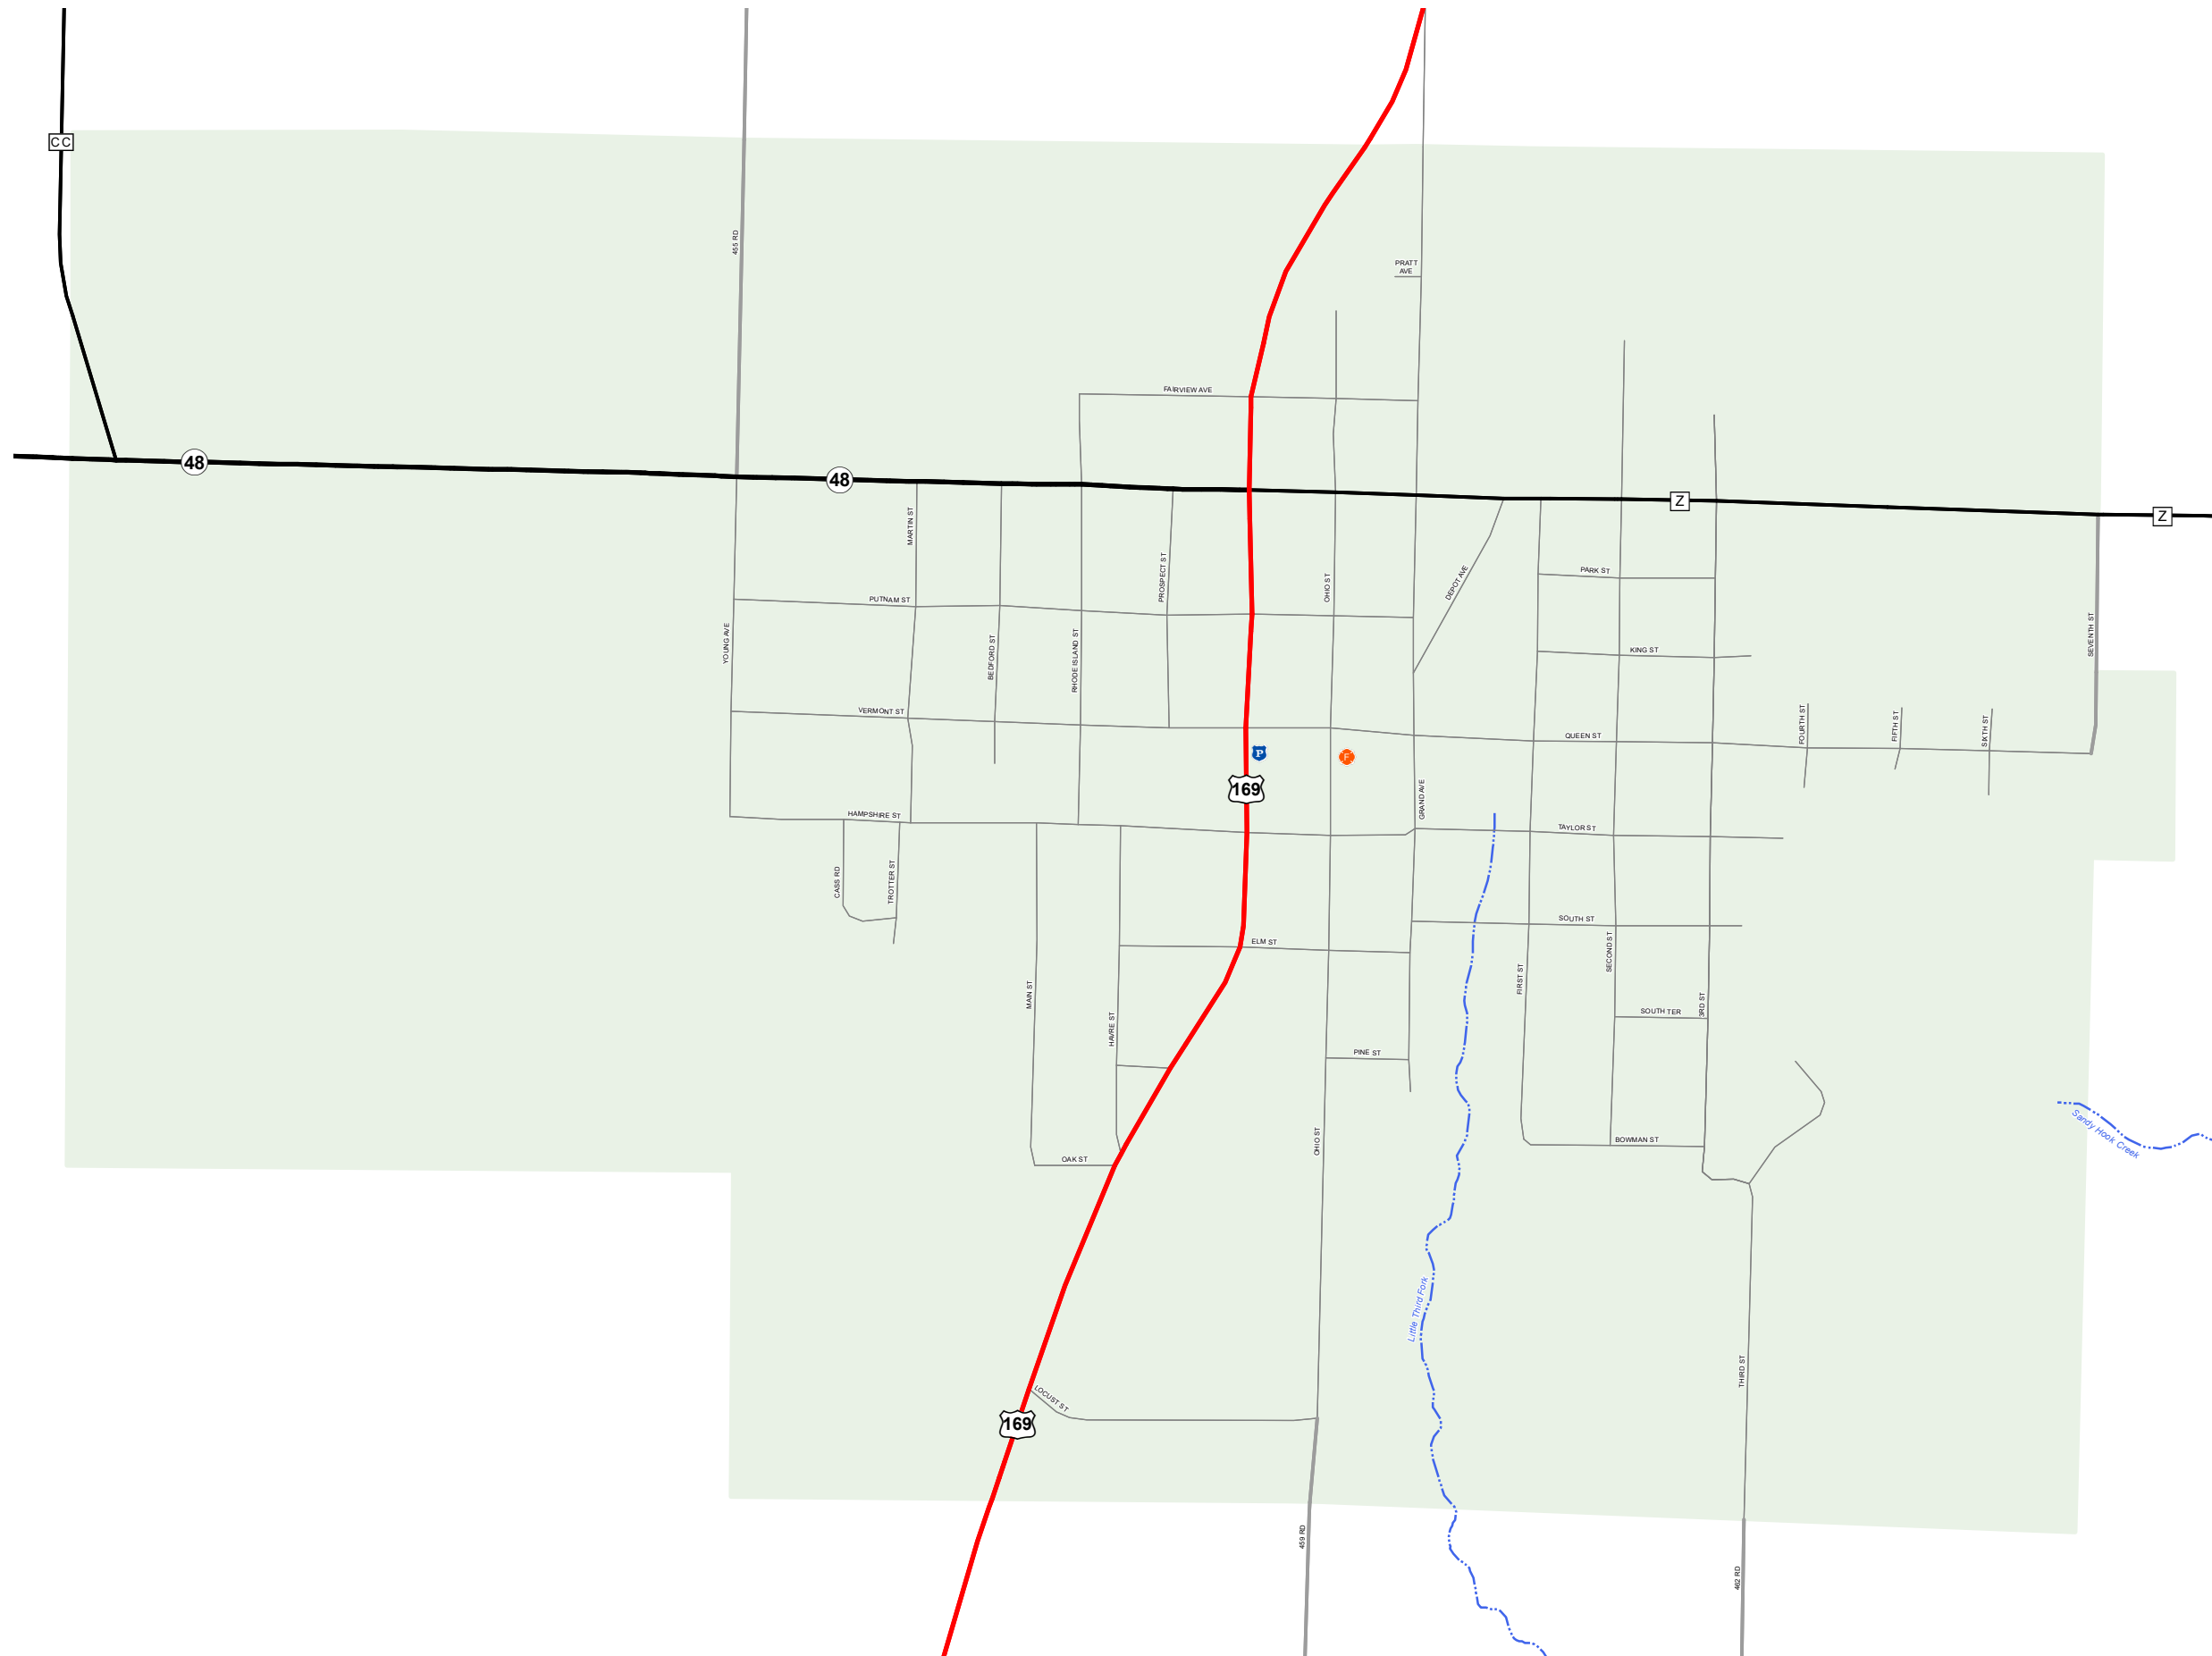

KING CITY

GENTRY COUNTY

MISSOURI

NORTHWEST DISTRICT

2021

Legend

- Interstate
- Interstate Loop
- US Route
- Business Route
- Missouri Route
- Letter Route
- County Road
- Railroad
- City Street
- Other Routes
- River or Stream
- Lake or Large River
- City Limits
- Surrounding City Limits
- County Boundary
- Metrolink Lines
- Fire Department
- Local Law Enforcement
- MSHP Office
- ★ Missouri State Capitol
- County Courthouse
- Hospitals
- MoDOT Office
- MoDOT Maintenance Building
- † Cemeteries
- ✈ Public Airports
- Amtrak Stations
- Metrolink Stations