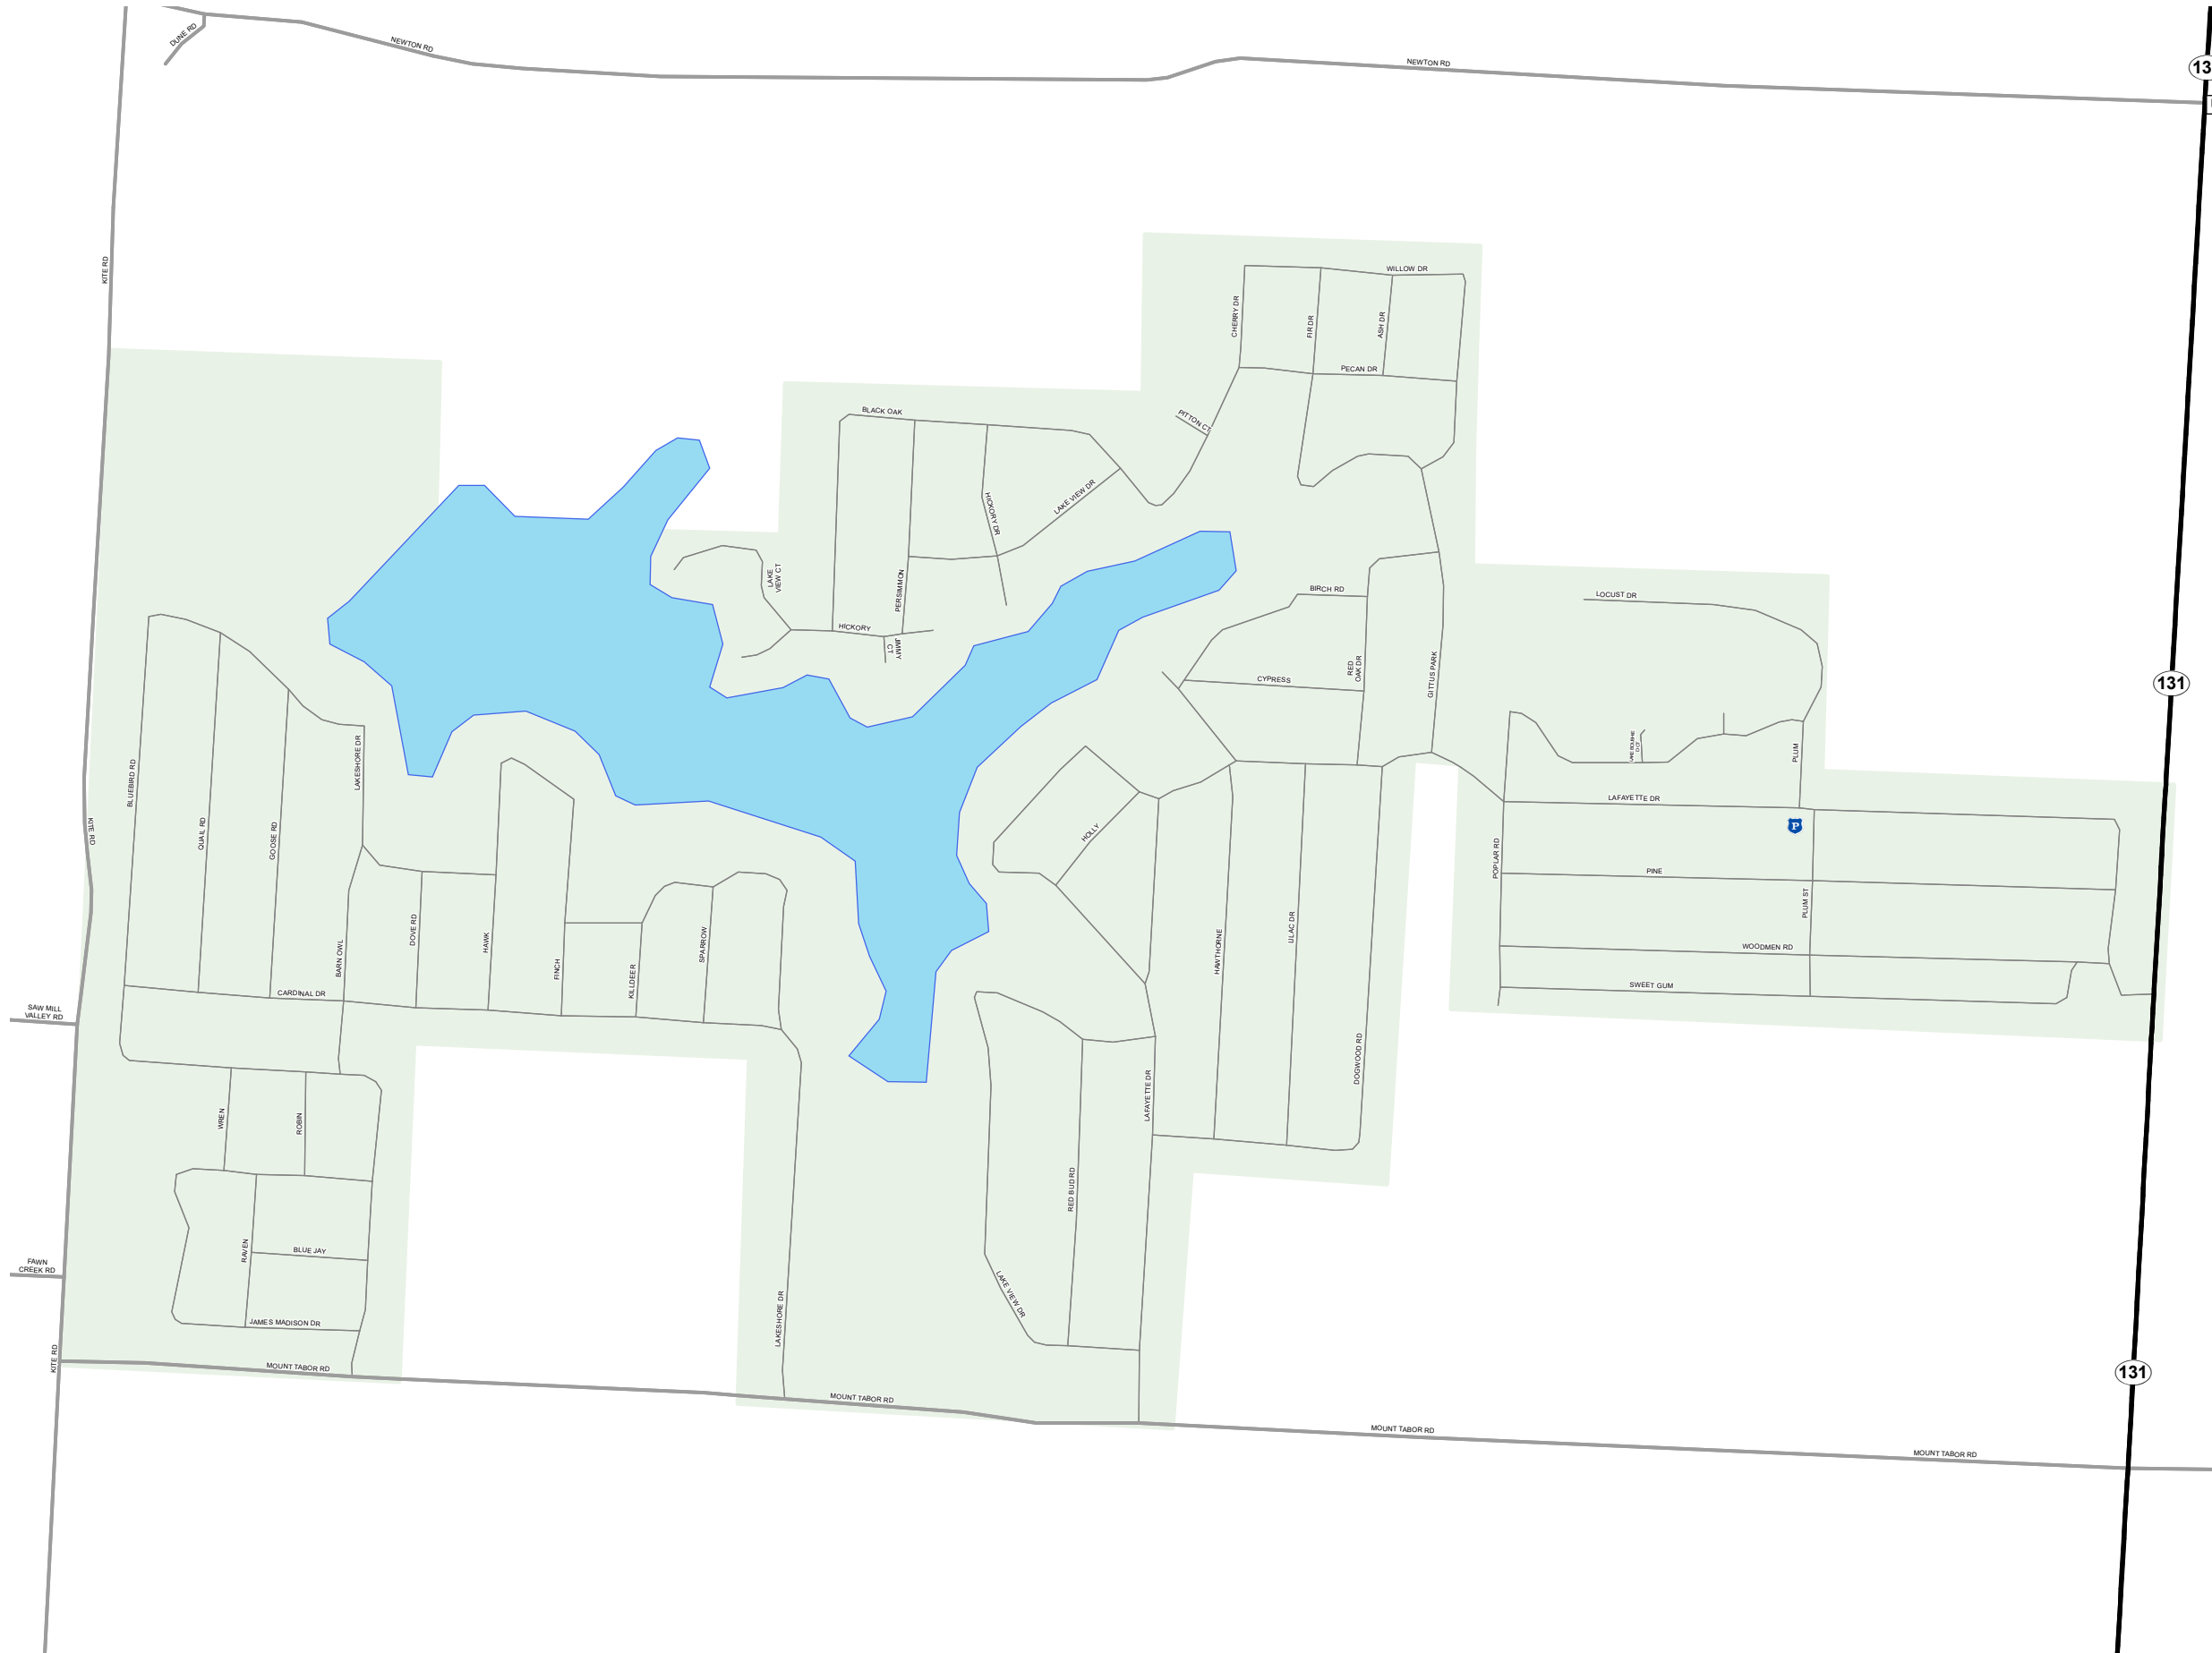

# LAKE LAFAYETTE

LAFAYETTE COUNTY

MISSOURI

KANSAS CITY DISTRICT

2021

### Legend

- Interstate
- Interstate Loop
- US Route
- Business Route
- Missouri Route
- Letter Route
- County Road
- Railroad
- City Street
- Other Routes
- River or Stream
- Lake or Large River
- City Limits
- Surrounding City Limits
- County Boundary
- Metrolink Lines
- Fire Department
- Local Law Enforcement
- MSHP Office
- ★ Missouri State Capitol
- County Courthouse
- Hospitals
- MoDOT Office
- MoDOT Maintenance Building
- † Cemeteries
- ✈ Public Airports
- Amtrak Stations
- Metrolink Stations