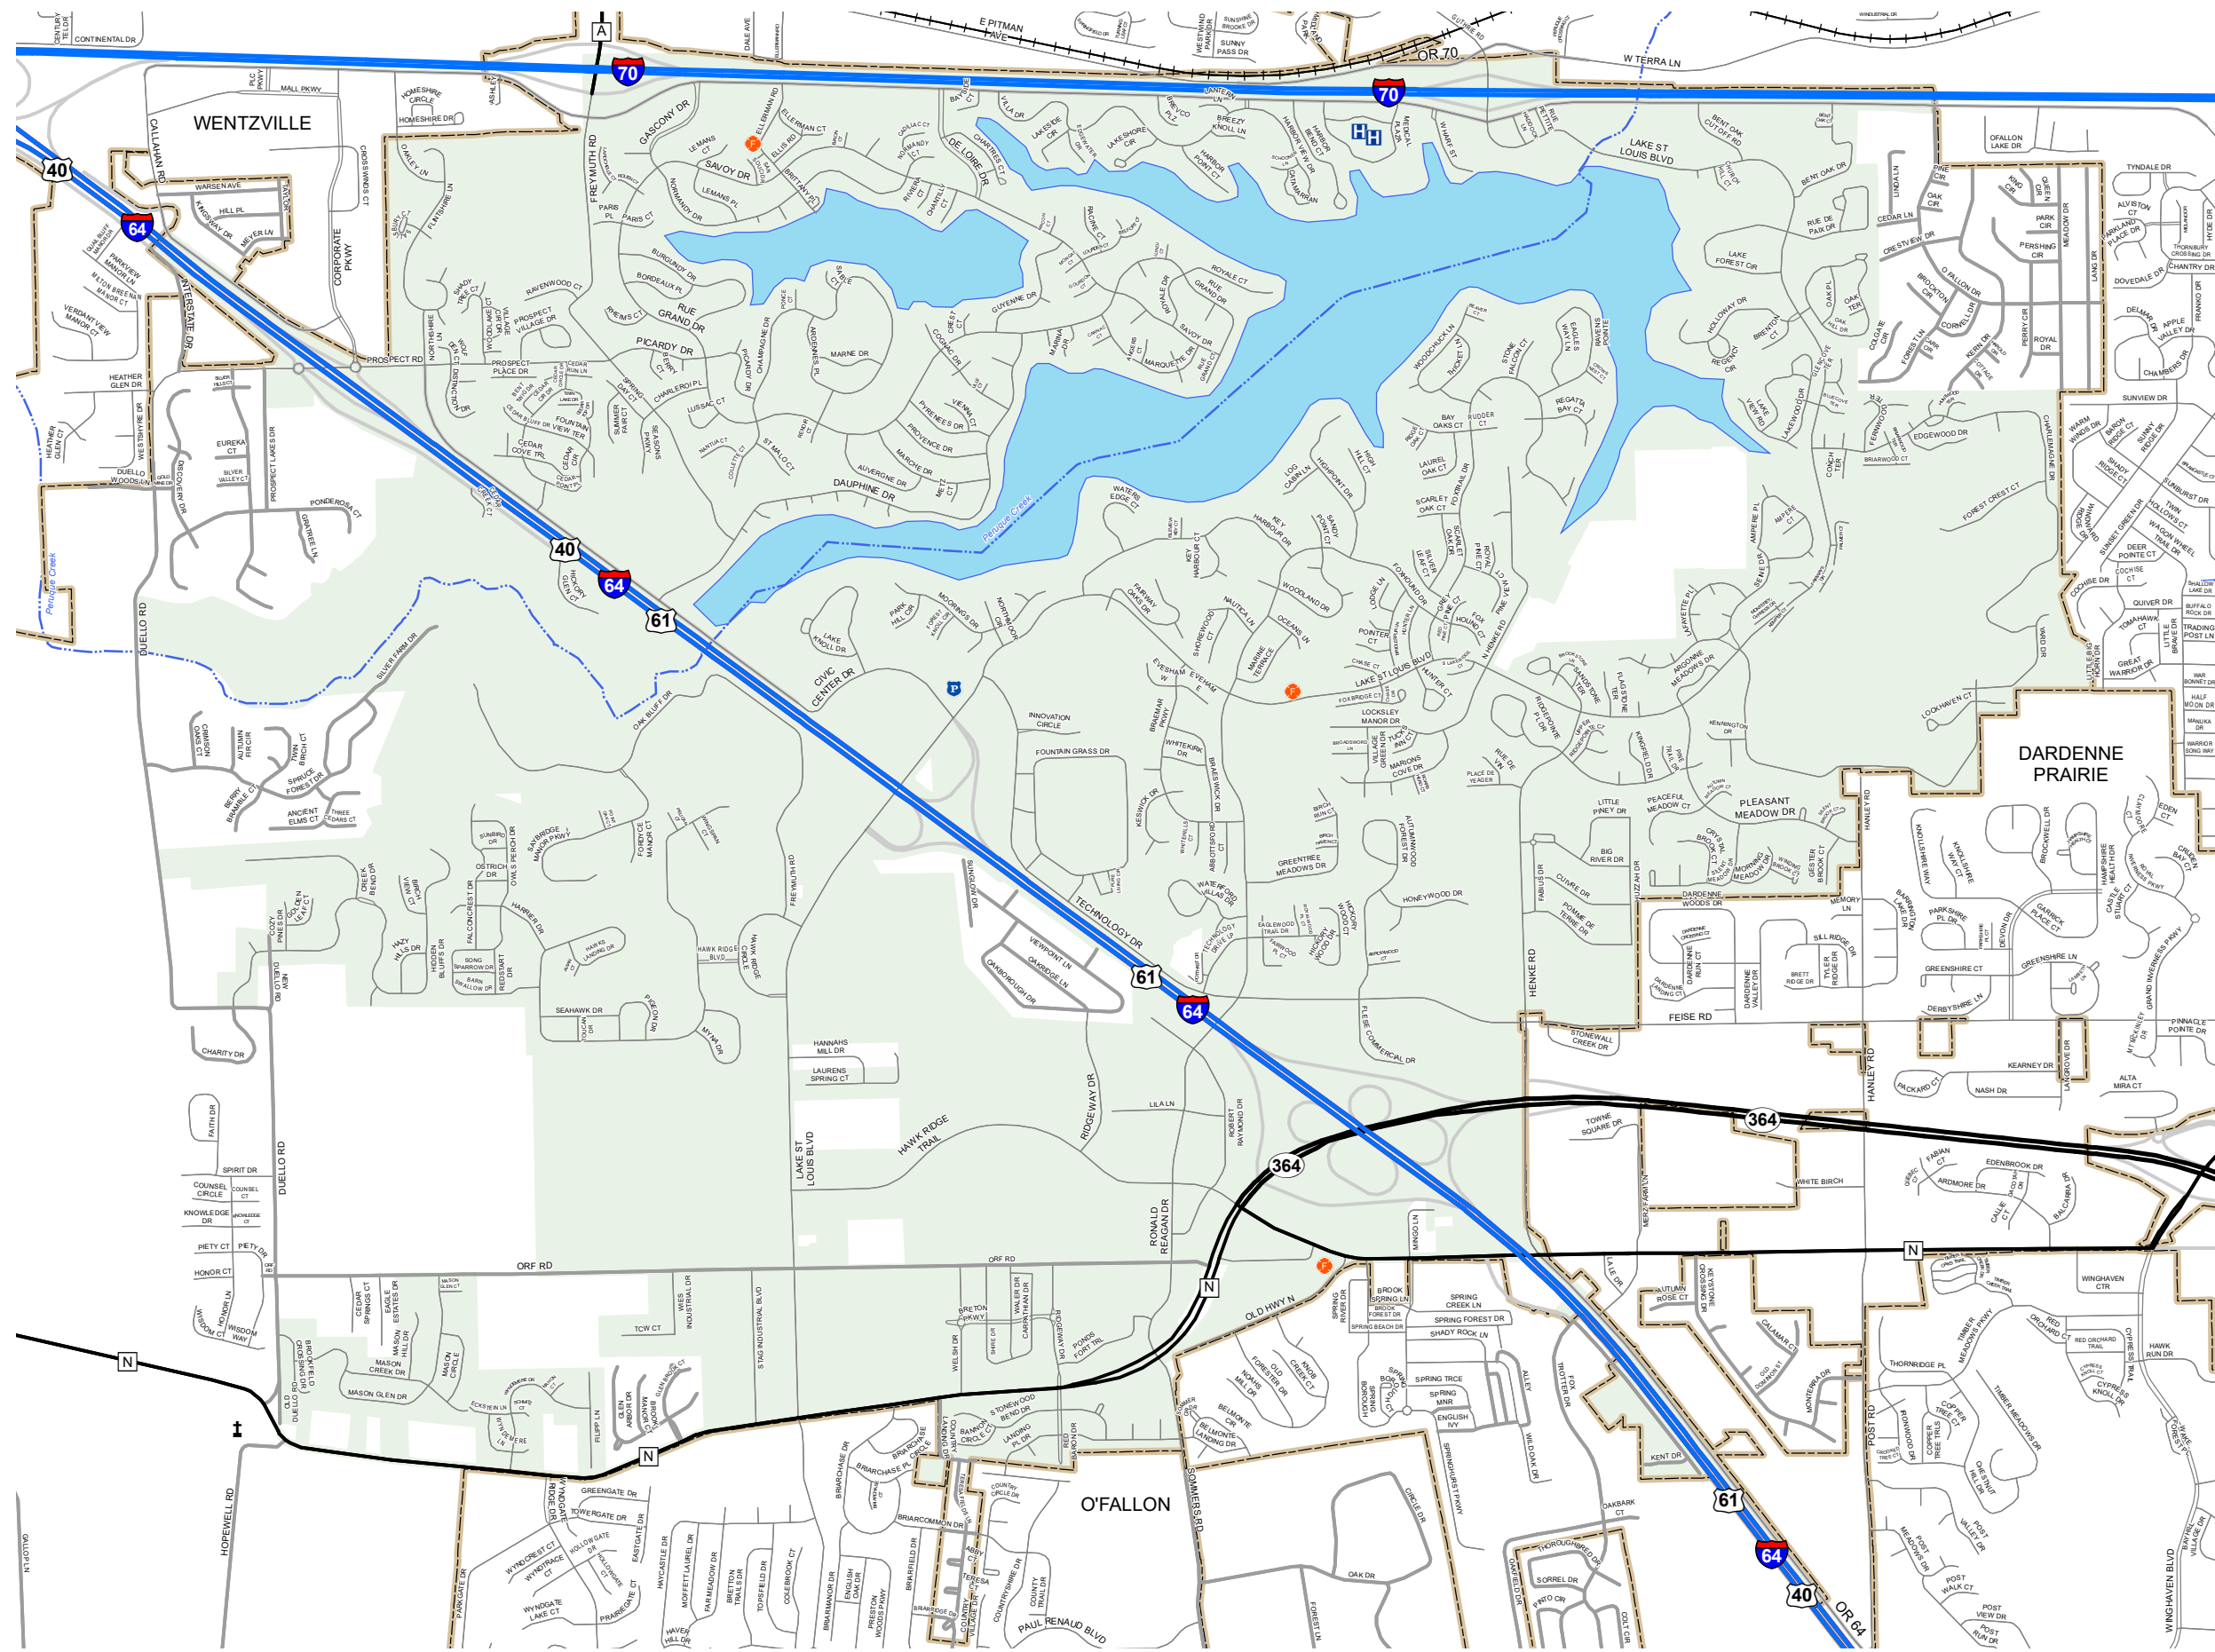

LAKE ST. LOUIS

ST. CHARLES COUNTY

MISSOURI

ST. LOUIS DISTRICT

2021

- Legend**
- Interstate
 - Interstate Loop
 - US Route
 - Business Route
 - Missouri Route
 - Letter Route
 - County Road
 - Railroad
 - City Street
 - Other Routes
 - River or Stream
 - Lake or Large River
 - City Limits
 - Surrounding City Limits
 - County Boundary
 - Metrolink Lines
 - Fire Department
 - Local Law Enforcement
 - MSHP Office
 - Missouri State Capitol
 - County Courthouse
 - Hospitals
 - MoDOT Office
 - MoDOT Maintenance Building
 - Cemeteries
 - Public Airports
 - Amtrak Stations
 - Metrolink Stations