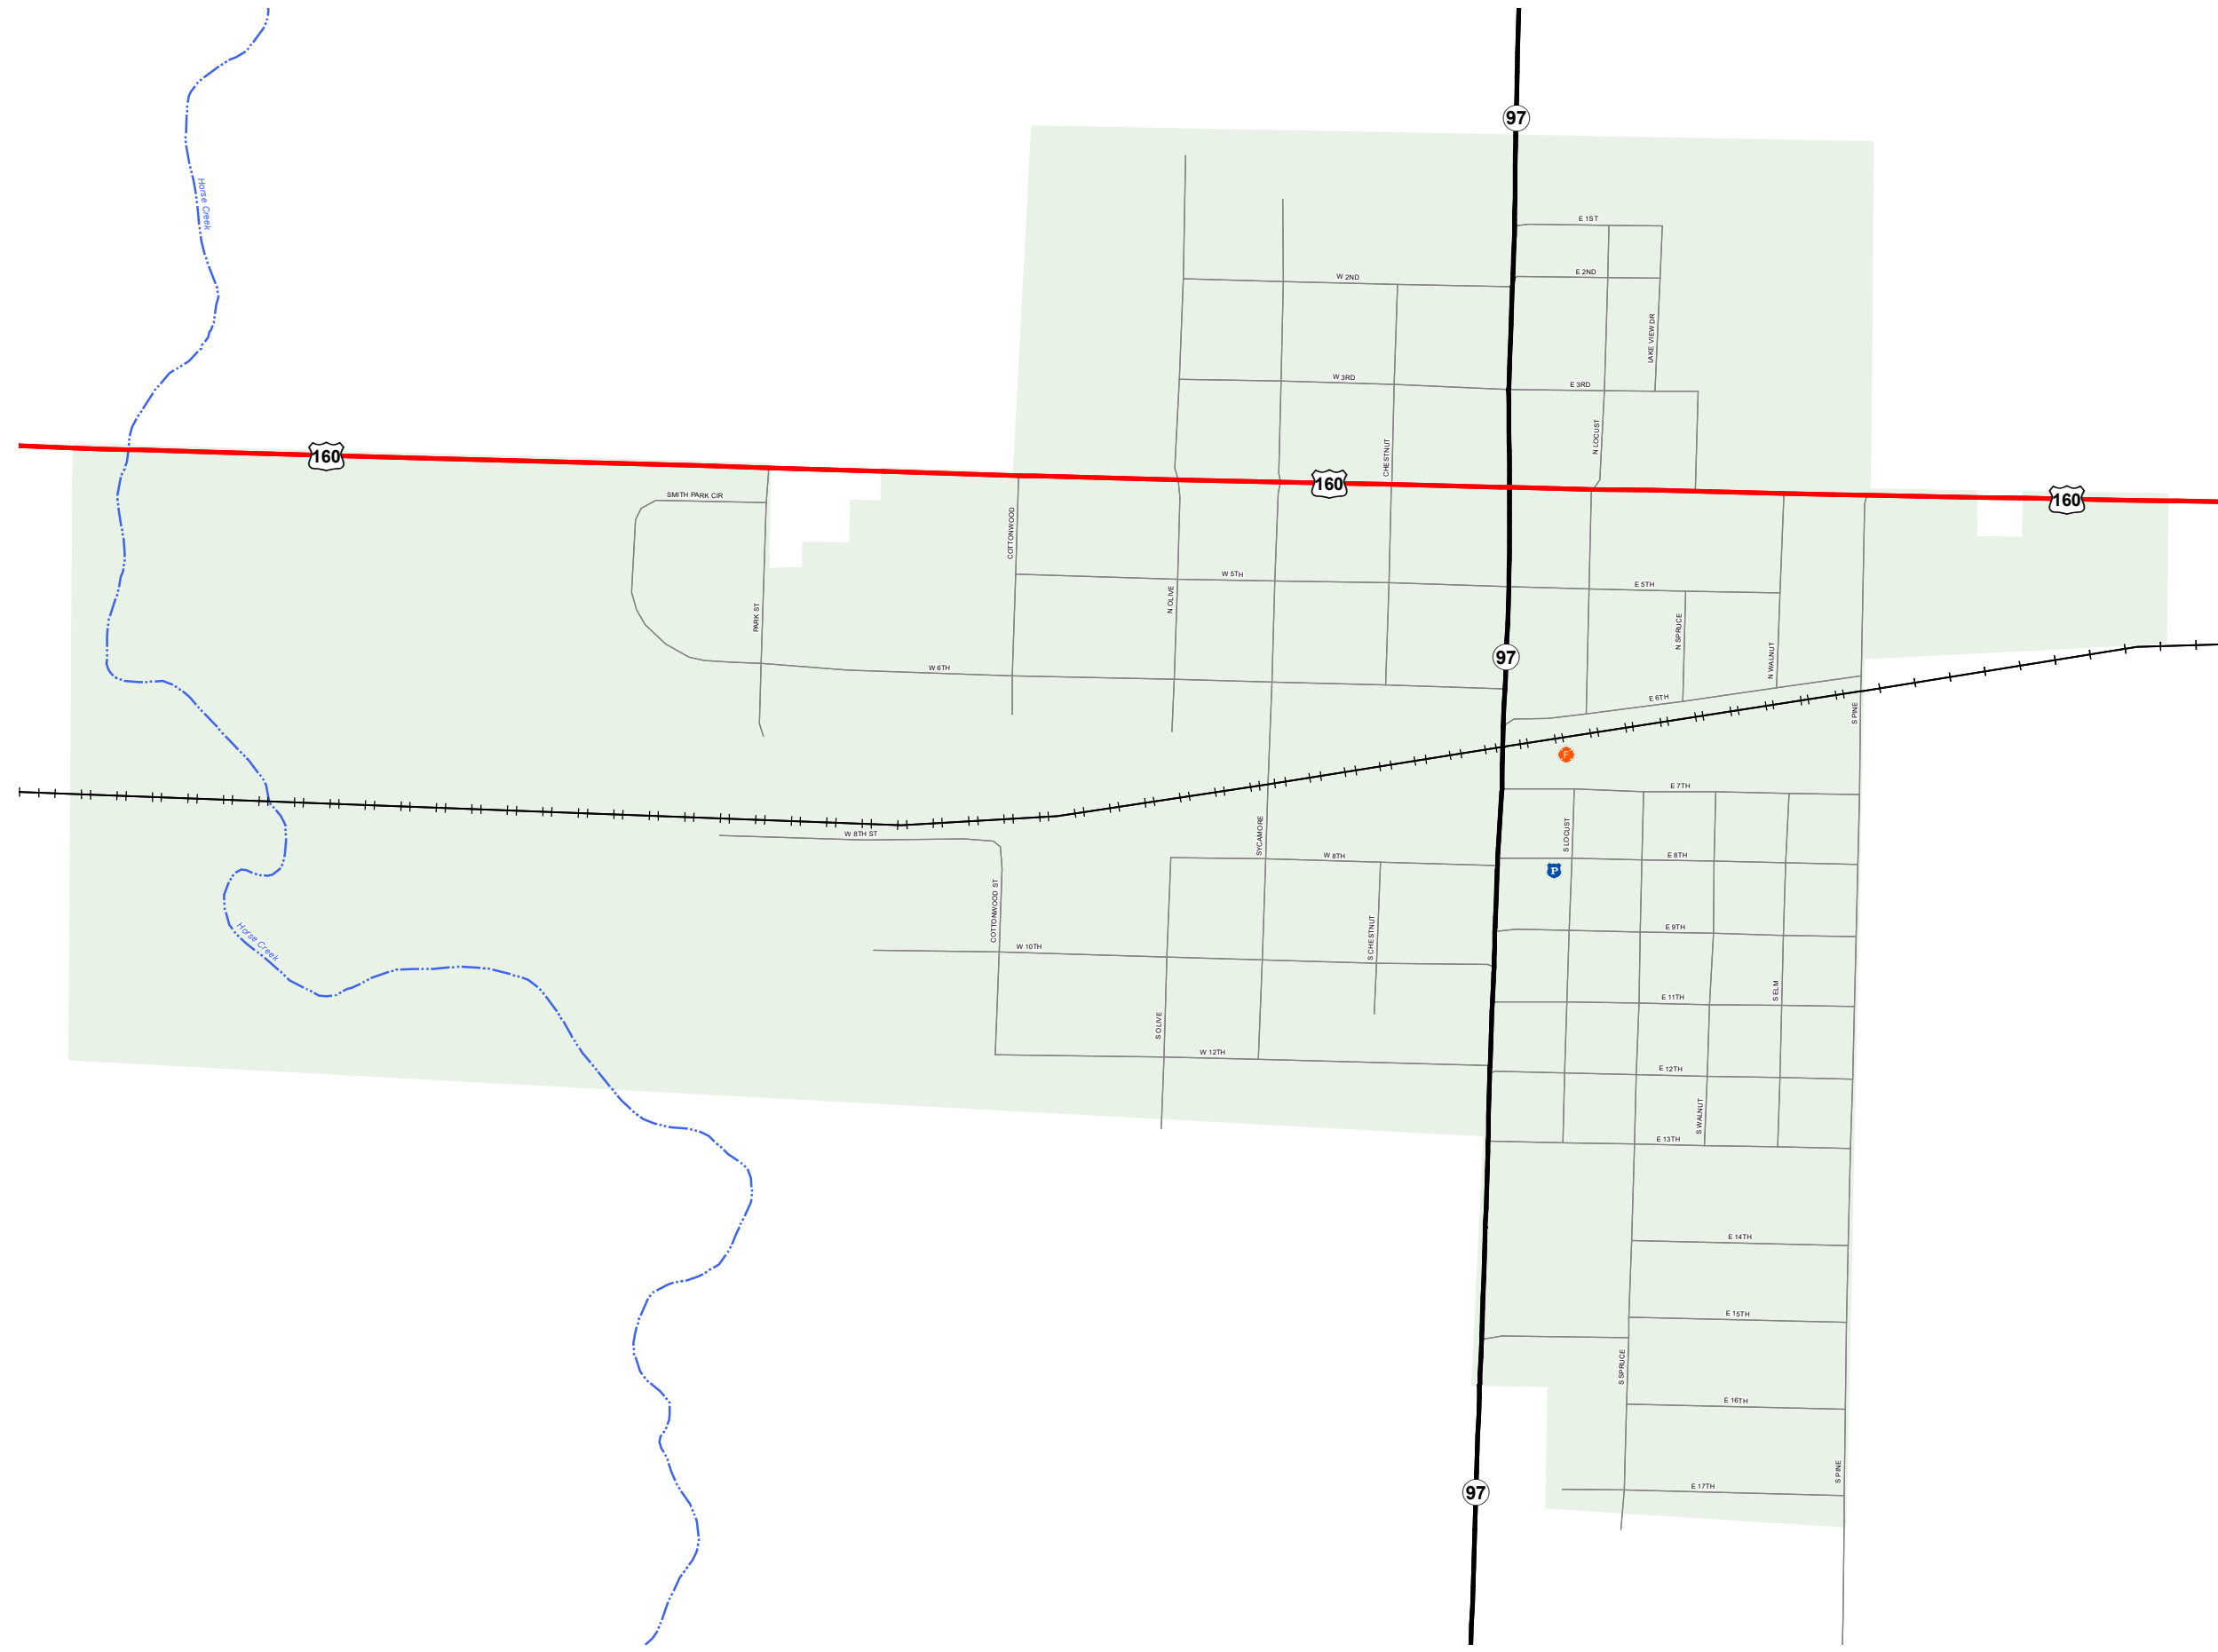

LOCKWOOD

DADE COUNTY

MISSOURI

SOUTHWEST DISTRICT

2021

Legend

- Interstate
- Interstate Loop
- US Route
- Business Route
- Missouri Route
- Letter Route
- County Road
- Railroad
- City Street
- Other Routes
- River or Stream
- Lake or Large River
- City Limits
- Surrounding City Limits
- County Boundary
- Metrolink Lines
- Fire Department
- Local Law Enforcement
- MSHP Office
- Missouri State Capitol
- County Courthouse
- Hospitals
- MoDOT Office
- MoDOT Maintenance Building
- Cemeteries
- Public Airports
- Amtrak Stations
- Metrolink Stations

MISSOURI DEPARTMENT OF TRANSPORTATION
 TRANSPORTATION PLANNING
 1-888-ASK-MODOT
 WWW.MODOT.ORG
 AUGUST 2021