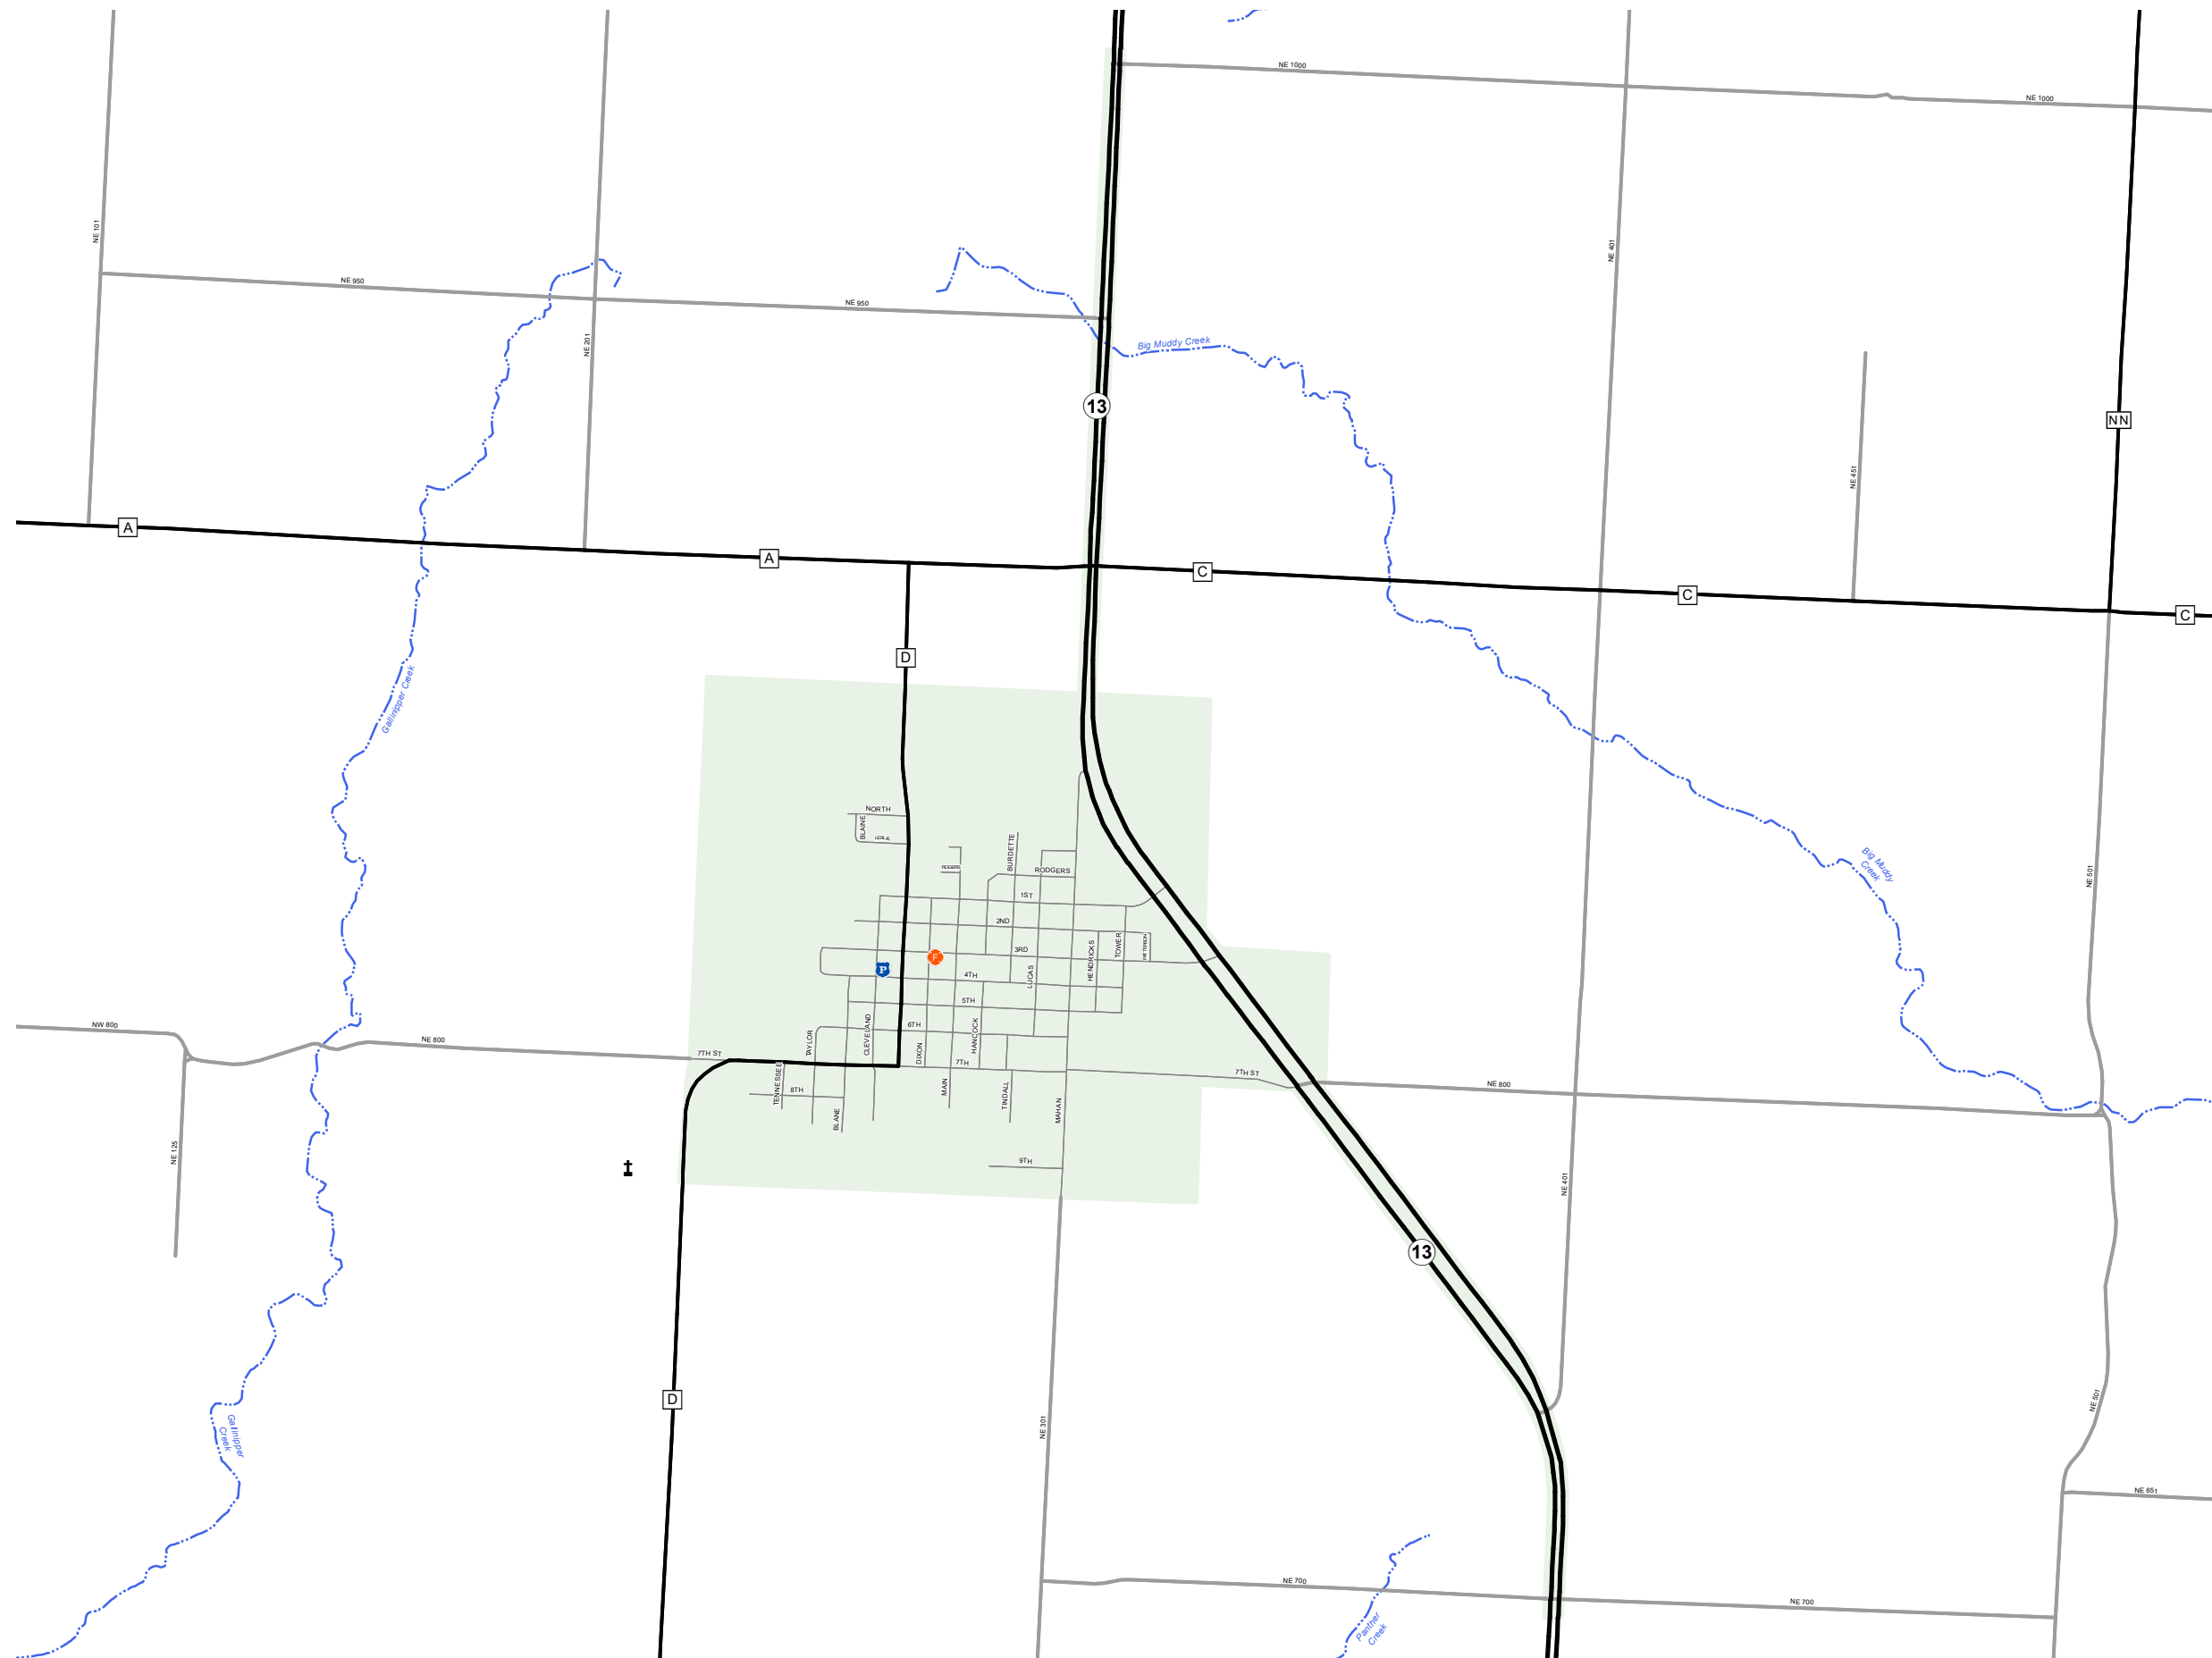

LOWRY CITY

ST. CLAIR COUNTY

MISSOURI

SOUTHWEST DISTRICT

2021

Legend

- Interstate
- Interstate Loop
- US Route
- Business Route
- Missouri Route
- Letter Route
- County Road
- Railroad
- City Street
- Other Routes
- River or Stream
- Lake or Large River
- City Limits
- Surrounding City Limits
- County Boundary
- Metrolink Lines
- Fire Department
- Local Law Enforcement
- MSHP Office
- Missouri State Capitol
- County Courthouse
- Hospitals
- MoDOT Office
- MoDOT Maintenance Building
- Cemeteries
- Public Airports
- Amtrak Stations
- Metrolink Stations

MISSOURI DEPARTMENT OF TRANSPORTATION
TRANSPORTATION PLANNING
1-888-ASK-MODOT
WWW.MODOT.ORG
AUGUST 2021