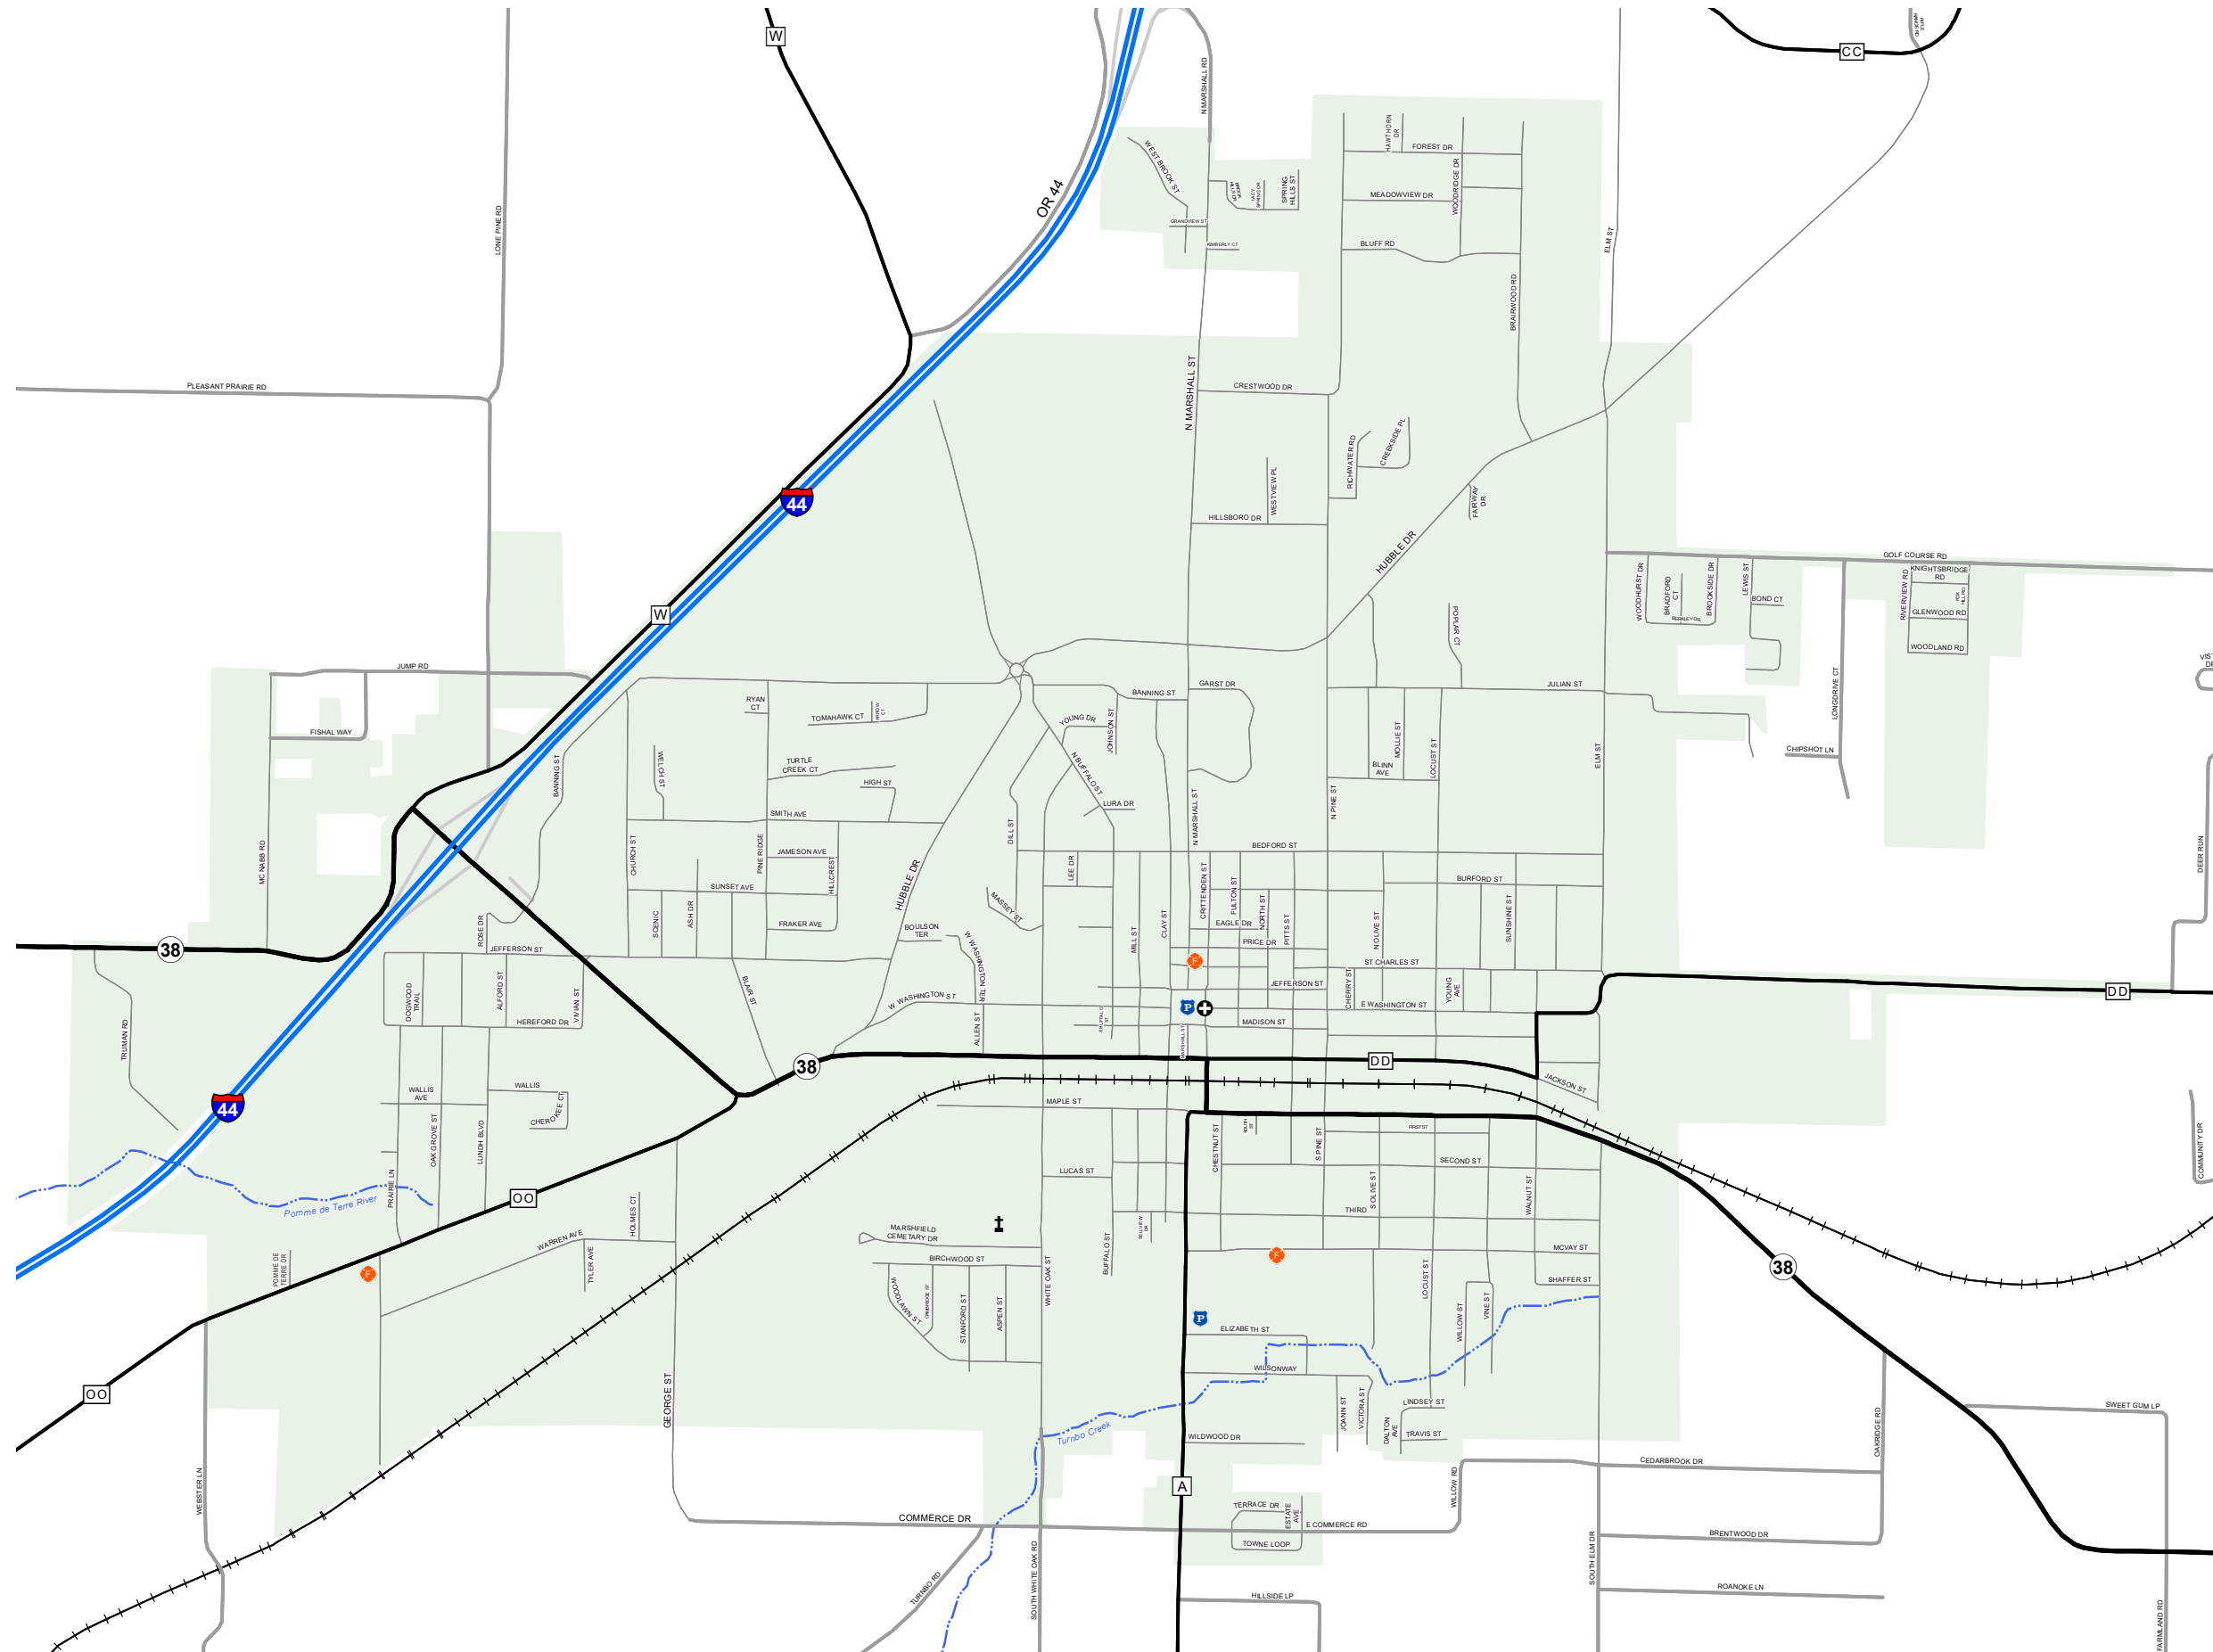

MARSHFIELD

WEBSTER COUNTY

MISSOURI

SOUTHWEST DISTRICT

2021

Legend

- Interstate
- Interstate Loop
- US Route
- Business Route
- Missouri Route
- Letter Route
- County Road
- Railroad
- City Street
- Other Routes
- River or Stream
- Lake or Large River
- City Limits
- Surrounding City Limits
- County Boundary
- Metrolink Lines
- Fire Department
- Local Law Enforcement
- MSHP Office
- Missouri State Capitol
- County Courthouse
- Hospitals
- MoDOT Office
- MoDOT Maintenance Building
- Cemeteries
- Public Airports
- Amtrak Stations
- Metrolink Stations