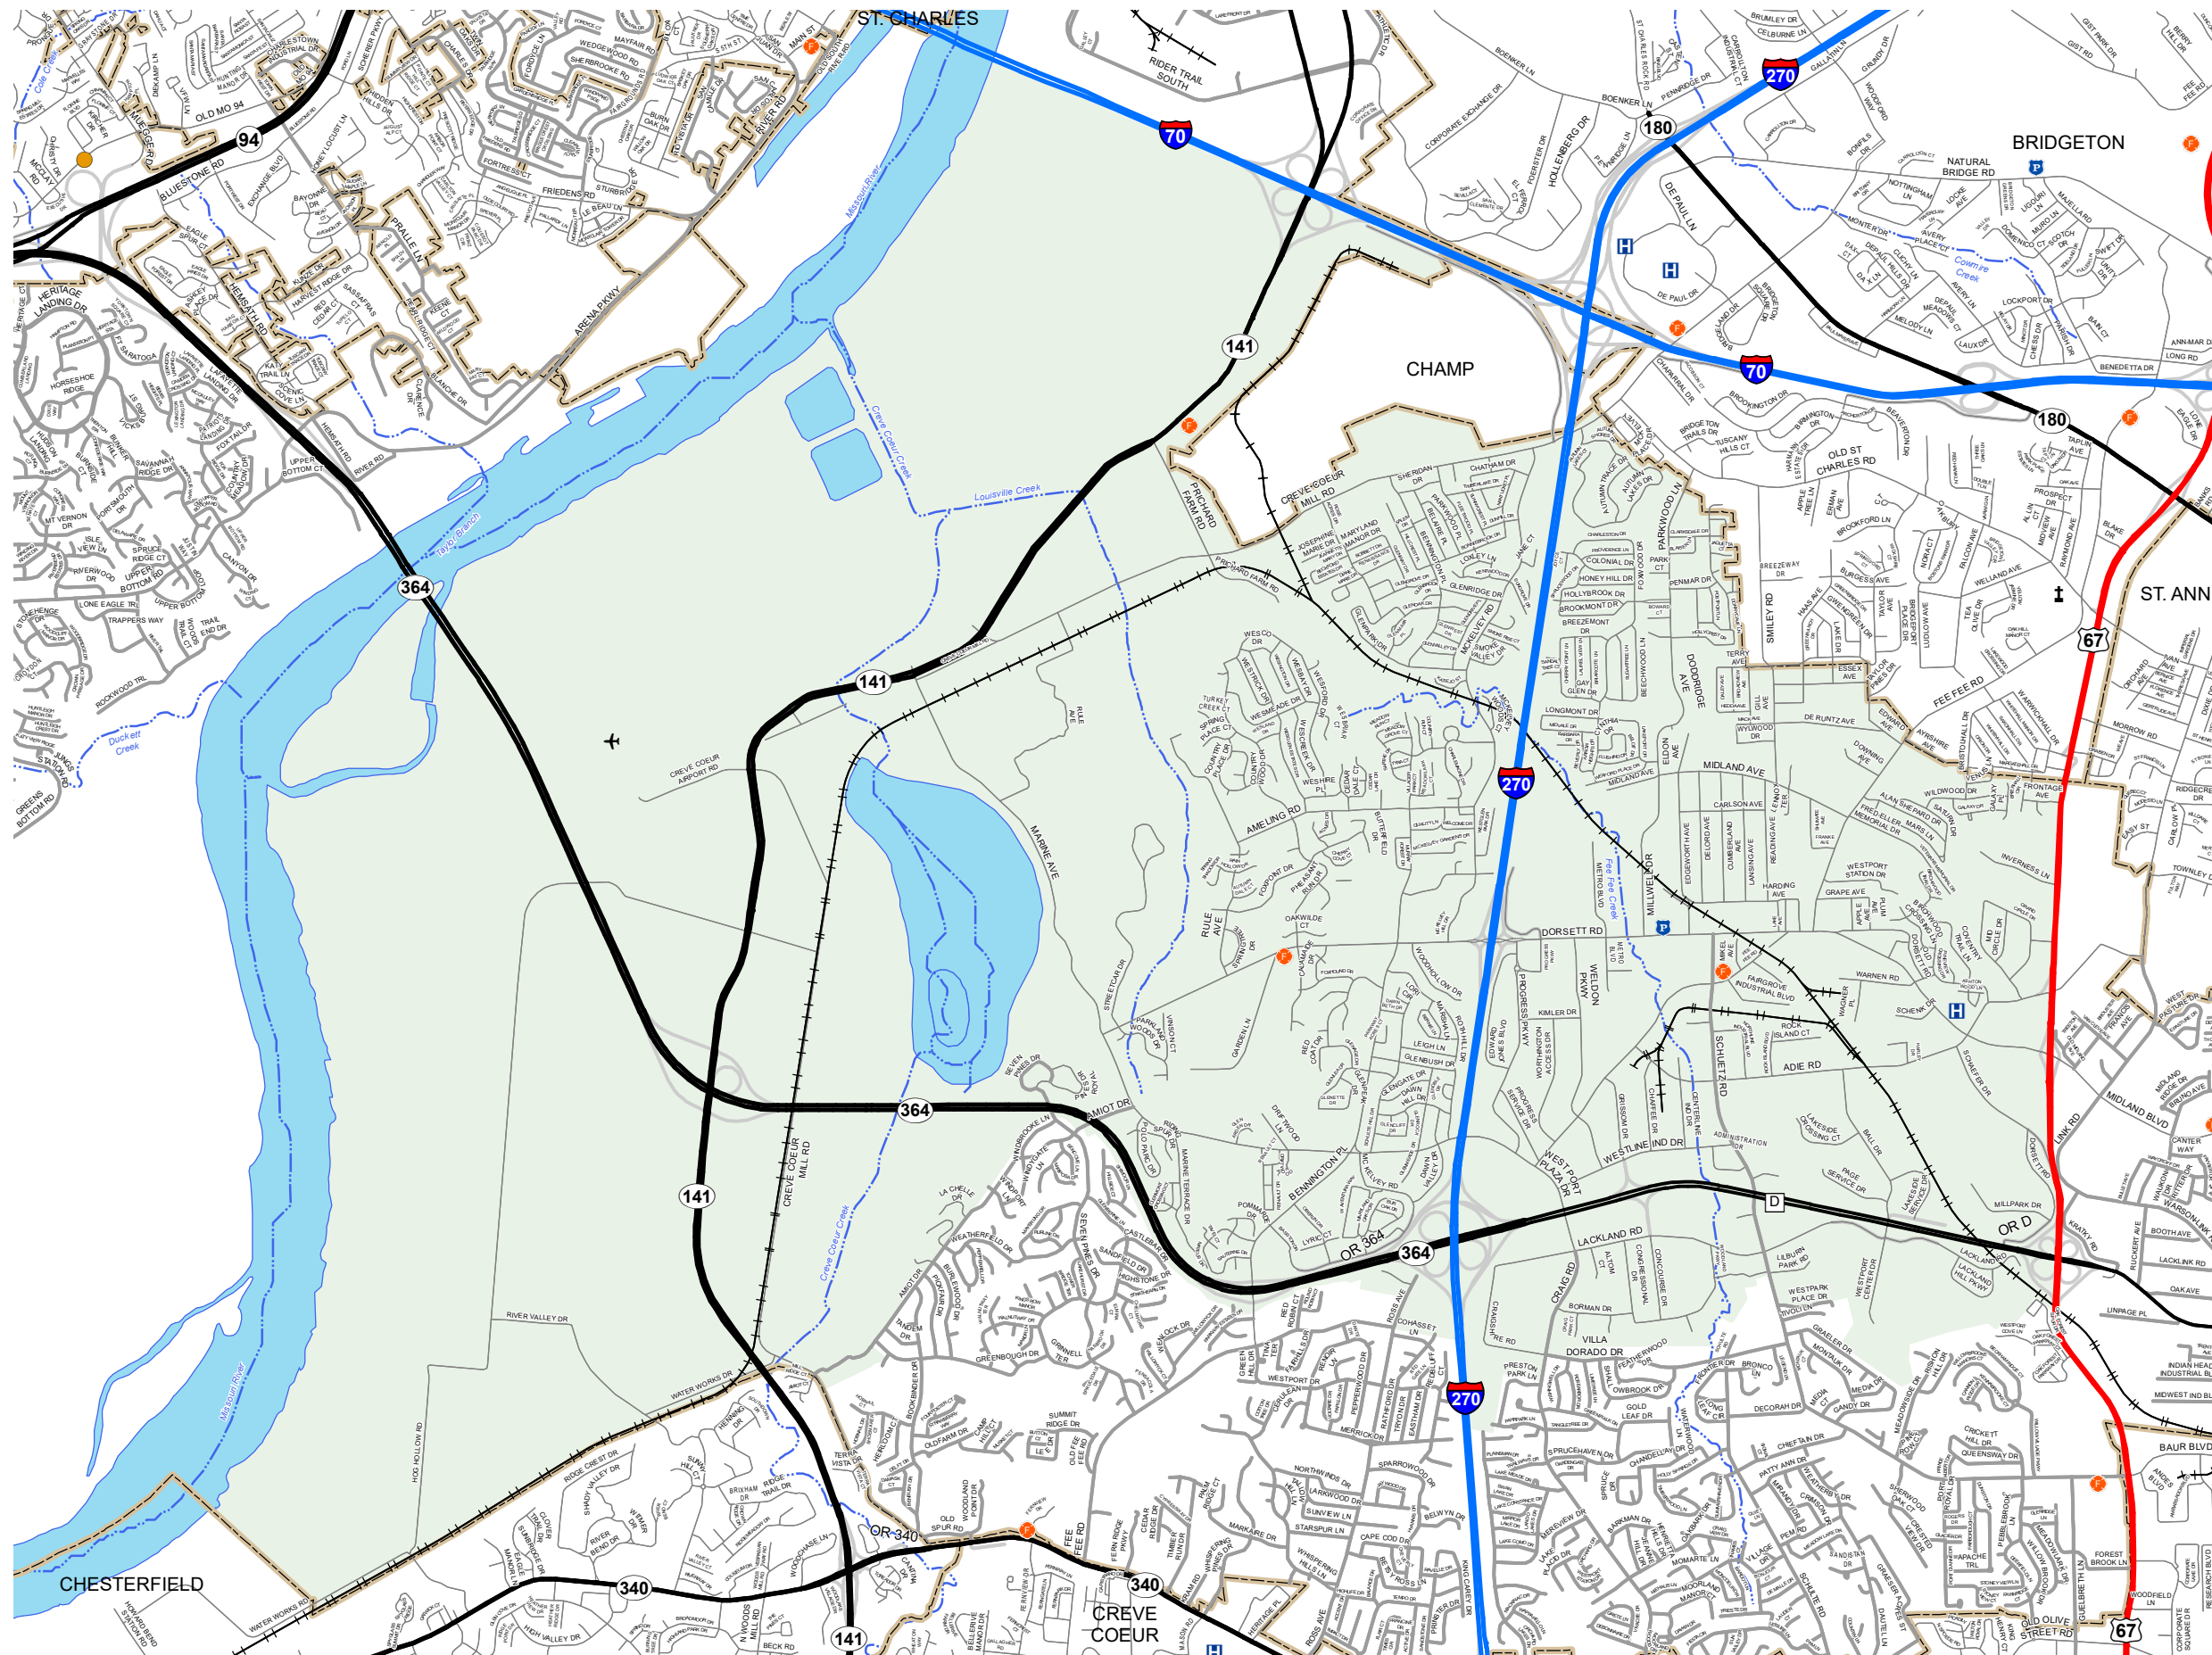

MARYLAND HEIGHTS

ST. LOUIS COUNTY
MISSOURI
ST. LOUIS DISTRICT

2021

Legend

- Interstate
- Interstate Loop
- US Route
- Business Route
- Missouri Route
- Letter Route
- County Road
- Railroad
- City Street
- Other Routes
- River or Stream
- Lake or Large River
- City Limits
- Surrounding City Limits
- County Boundary
- Metrolink Lines
- Fire Department
- Local Law Enforcement
- MSHP Office
- ★ Missouri State Capitol
- County Courthouse
- Hospitals
- MoDOT Office
- MoDOT Maintenance Building
- † Cemeteries
- ✈ Public Airports
- Amtrak Stations
- Metrolink Stations

Map Locator