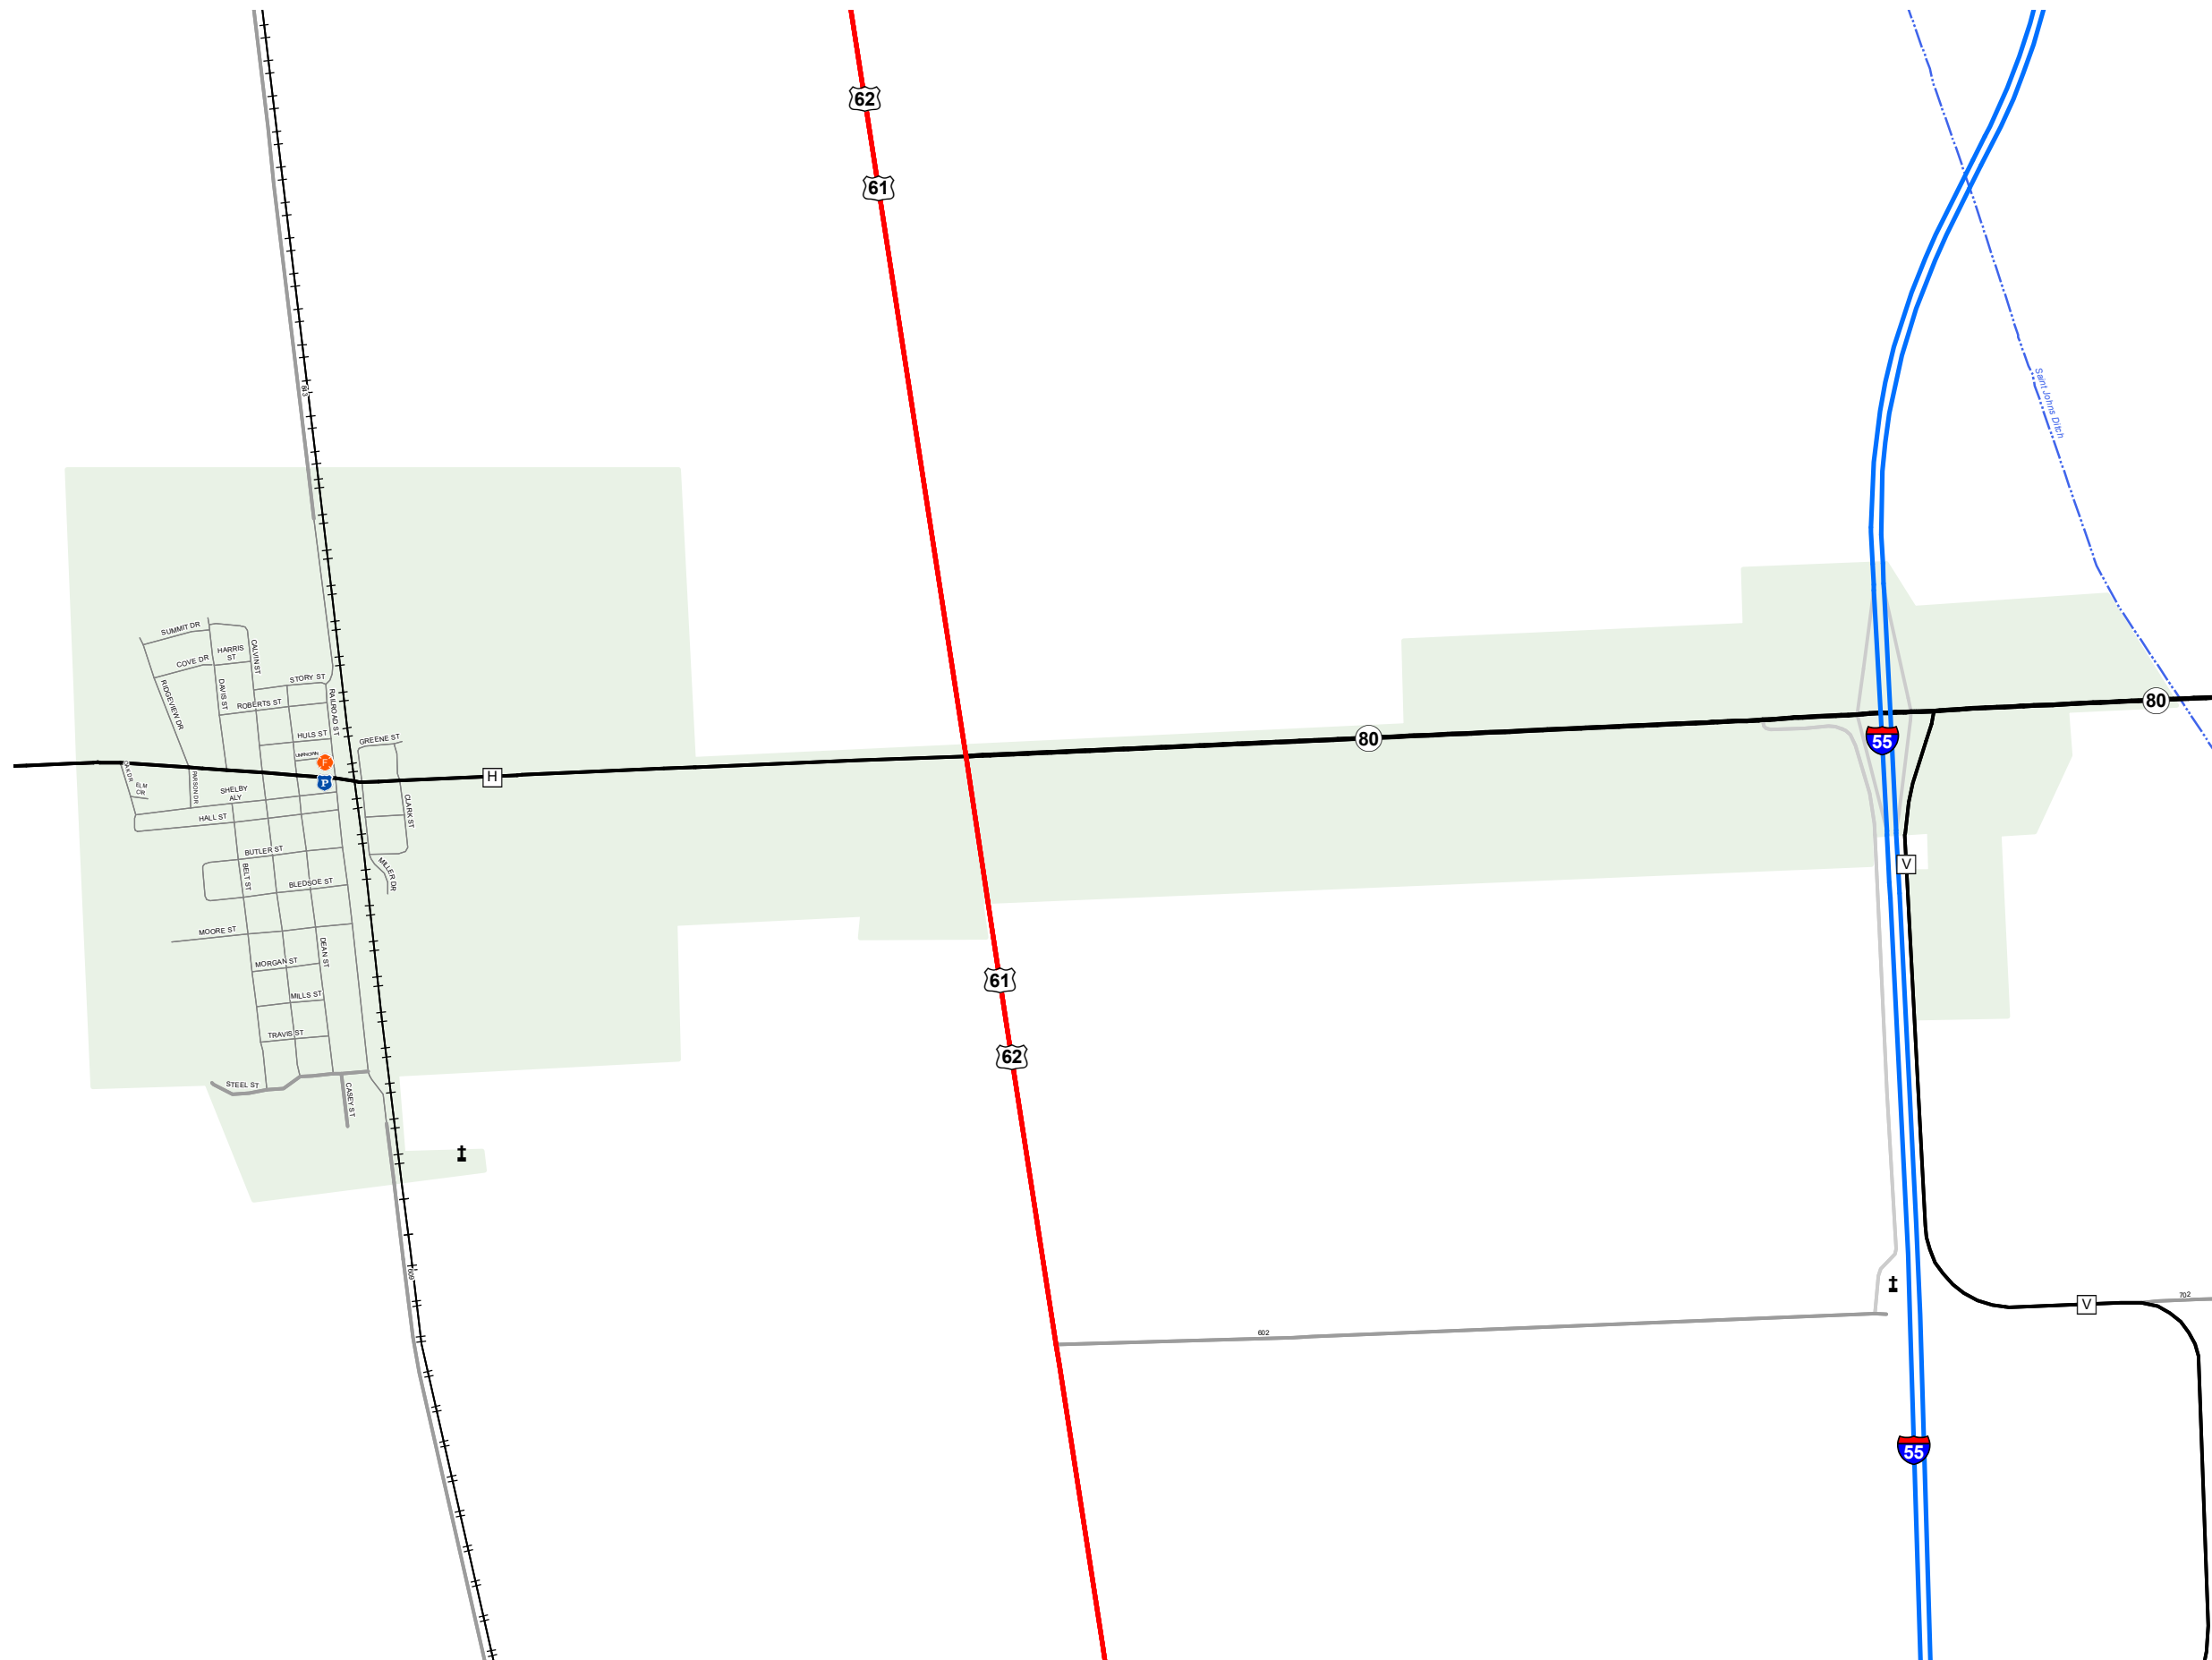

MATTHEWS

NEW MADRID COUNTY

MISSOURI

SOUTHEAST DISTRICT

2021

Legend

- Interstate
- Interstate Loop
- US Route
- Business Route
- Missouri Route
- Letter Route
- County Road
- Railroad
- City Street
- Other Routes
- River or Stream
- Lake or Large River
- City Limits
- Surrounding City Limits
- County Boundary
- Metrolink Lines
- Fire Department
- Local Law Enforcement
- MSHP Office
- Missouri State Capitol
- County Courthouse
- Hospitals
- MoDOT Office
- MoDOT Maintenance Building
- Cemeteries
- Public Airports
- Amtrak Stations
- Metrolink Stations