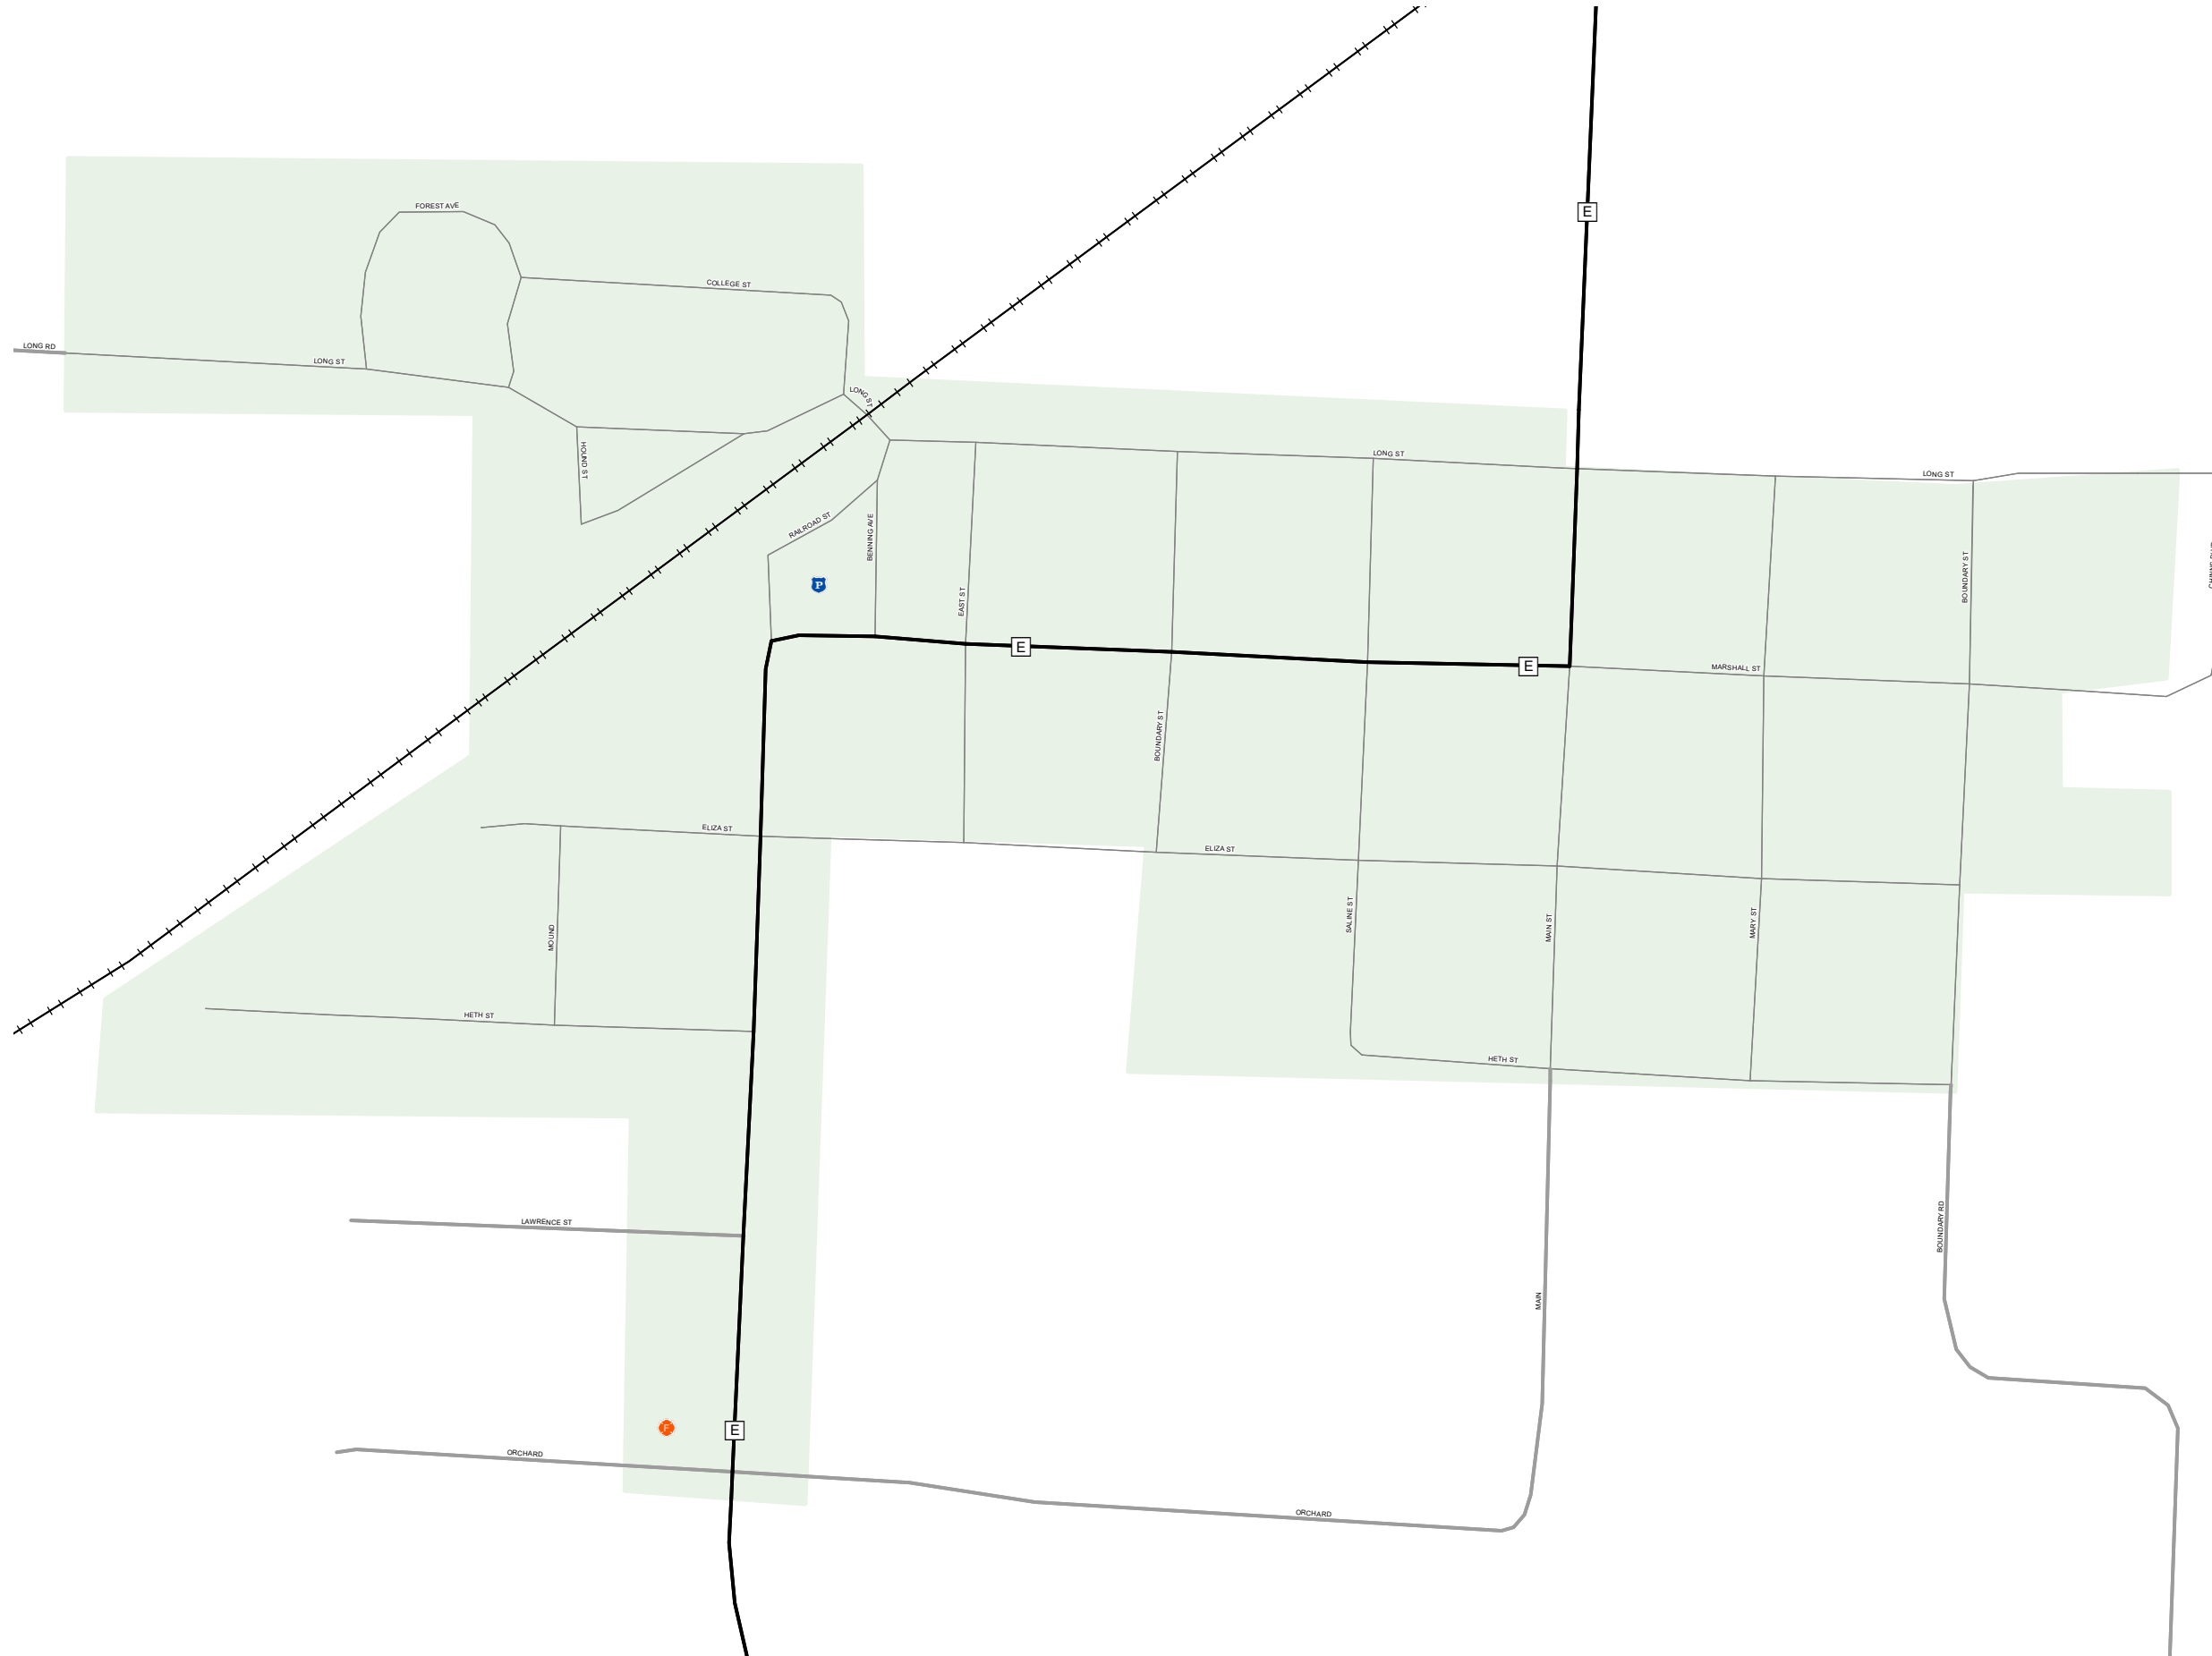

# MAYVIEW

LAFAYETTE COUNTY

MISSOURI

KANSAS CITY DISTRICT

2021

### Legend

- Interstate
- Interstate Loop
- US Route
- Business Route
- Missouri Route
- Letter Route
- County Road
- Railroad
- City Street
- Other Routes
- River or Stream
- Lake or Large River
- City Limits
- Surrounding City Limits
- County Boundary
- Metrolink Lines
- Fire Department
- Local Law Enforcement
- MSHP Office
- Missouri State Capitol
- County Courthouse
- Hospitals
- MoDOT Office
- MoDOT Maintenance Building
- Cemeteries
- Public Airports
- Amtrak Stations
- Metrolink Stations