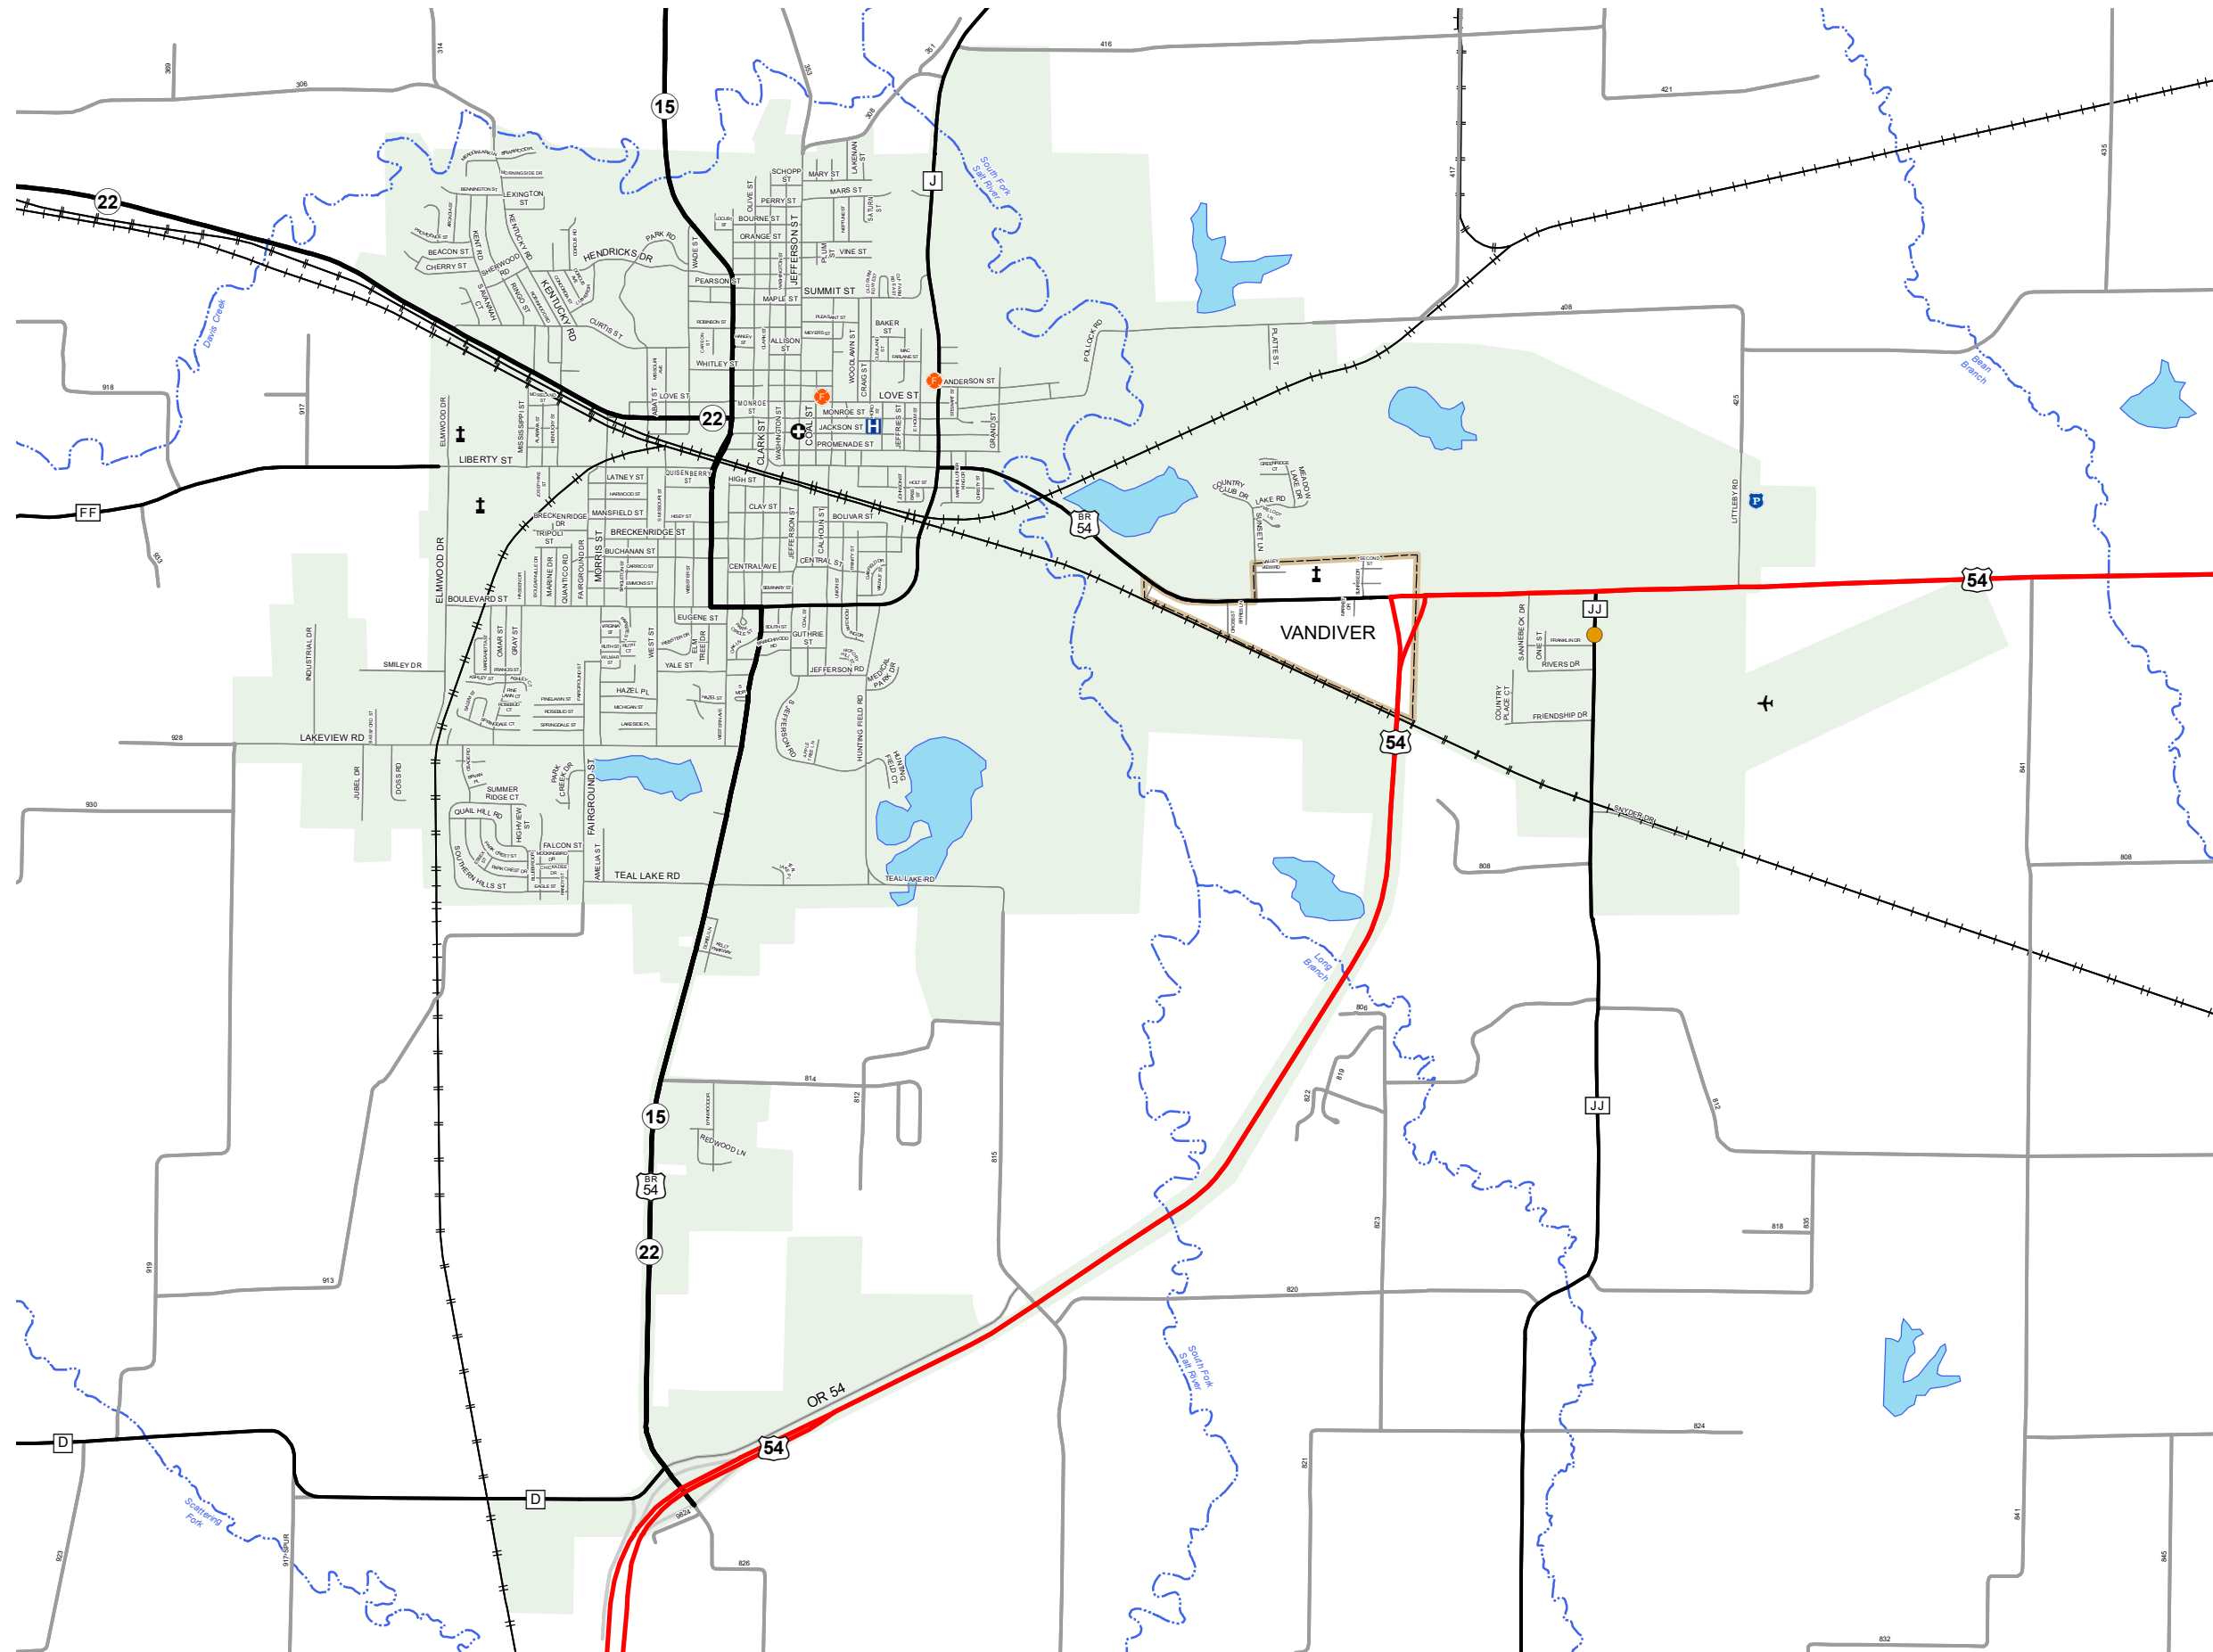

MEXICO

AUDRAIN COUNTY

MISSOURI

NORTHEAST DISTRICT

2021

Legend

- Interstate
- Interstate Loop
- US Route
- Business Route
- Missouri Route
- Letter Route
- County Road
- Railroad
- City Street
- Other Routes
- River or Stream
- Lake or Large River
- City Limits
- Surrounding City Limits
- County Boundary
- Metrolink Lines
- Fire Department
- Local Law Enforcement
- MSHP Office
- Missouri State Capitol
- County Courthouse
- Hospitals
- MoDOT Office
- MoDOT Maintenance Building
- Cemeteries
- Public Airports
- Amtrak Stations
- Metrolink Stations