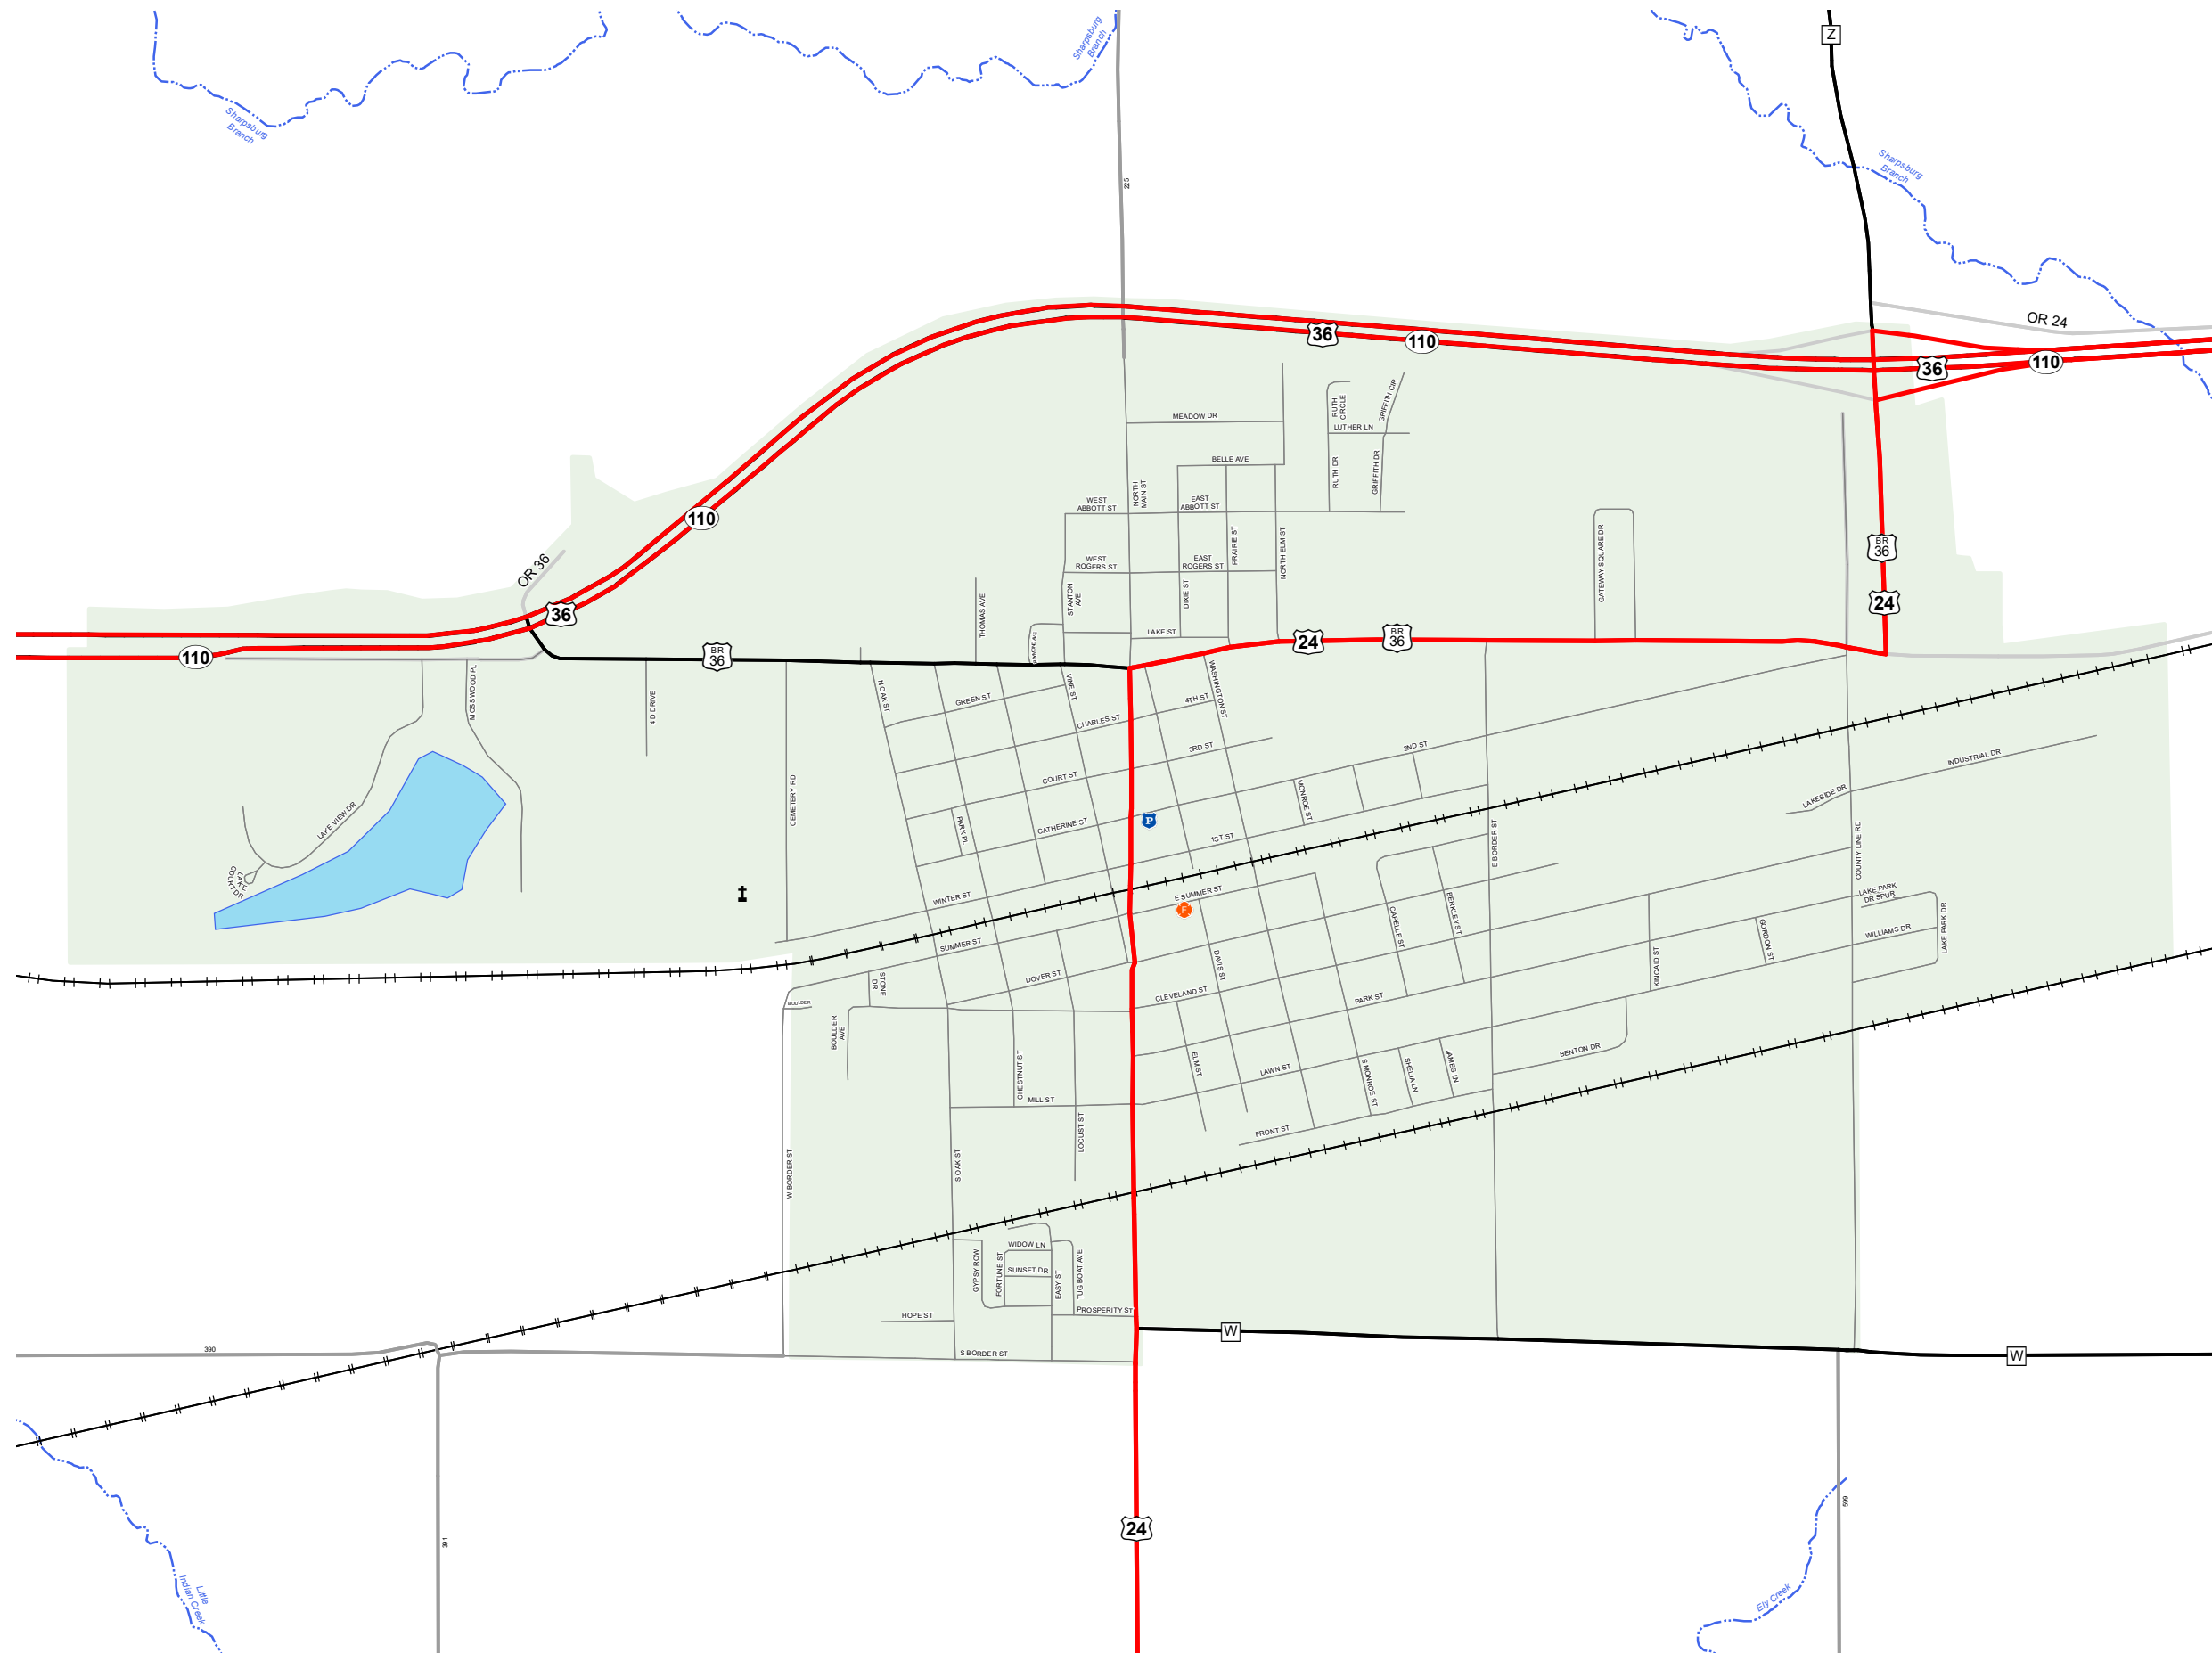

MONROE CITY

MONROE COUNTY

MISSOURI

NORTHEAST DISTRICT

2021

Legend

- Interstate
- Interstate Loop
- US Route
- Business Route
- Missouri Route
- Letter Route
- County Road
- Railroad
- City Street
- Other Routes
- River or Stream
- Lake or Large River
- City Limits
- Surrounding City Limits
- County Boundary
- Metrolink Lines
- Fire Department
- Local Law Enforcement
- MSHP Office
- Missouri State Capitol
- County Courthouse
- Hospitals
- MoDOT Office
- MoDOT Maintenance Building
- Cemeteries
- Public Airports
- Amtrak Stations
- Metrolink Stations

MISSOURI DEPARTMENT OF TRANSPORTATION
TRANSPORTATION PLANNING
1-888-ASK-MODOT
WWW.MODOT.ORG
AUGUST 2021