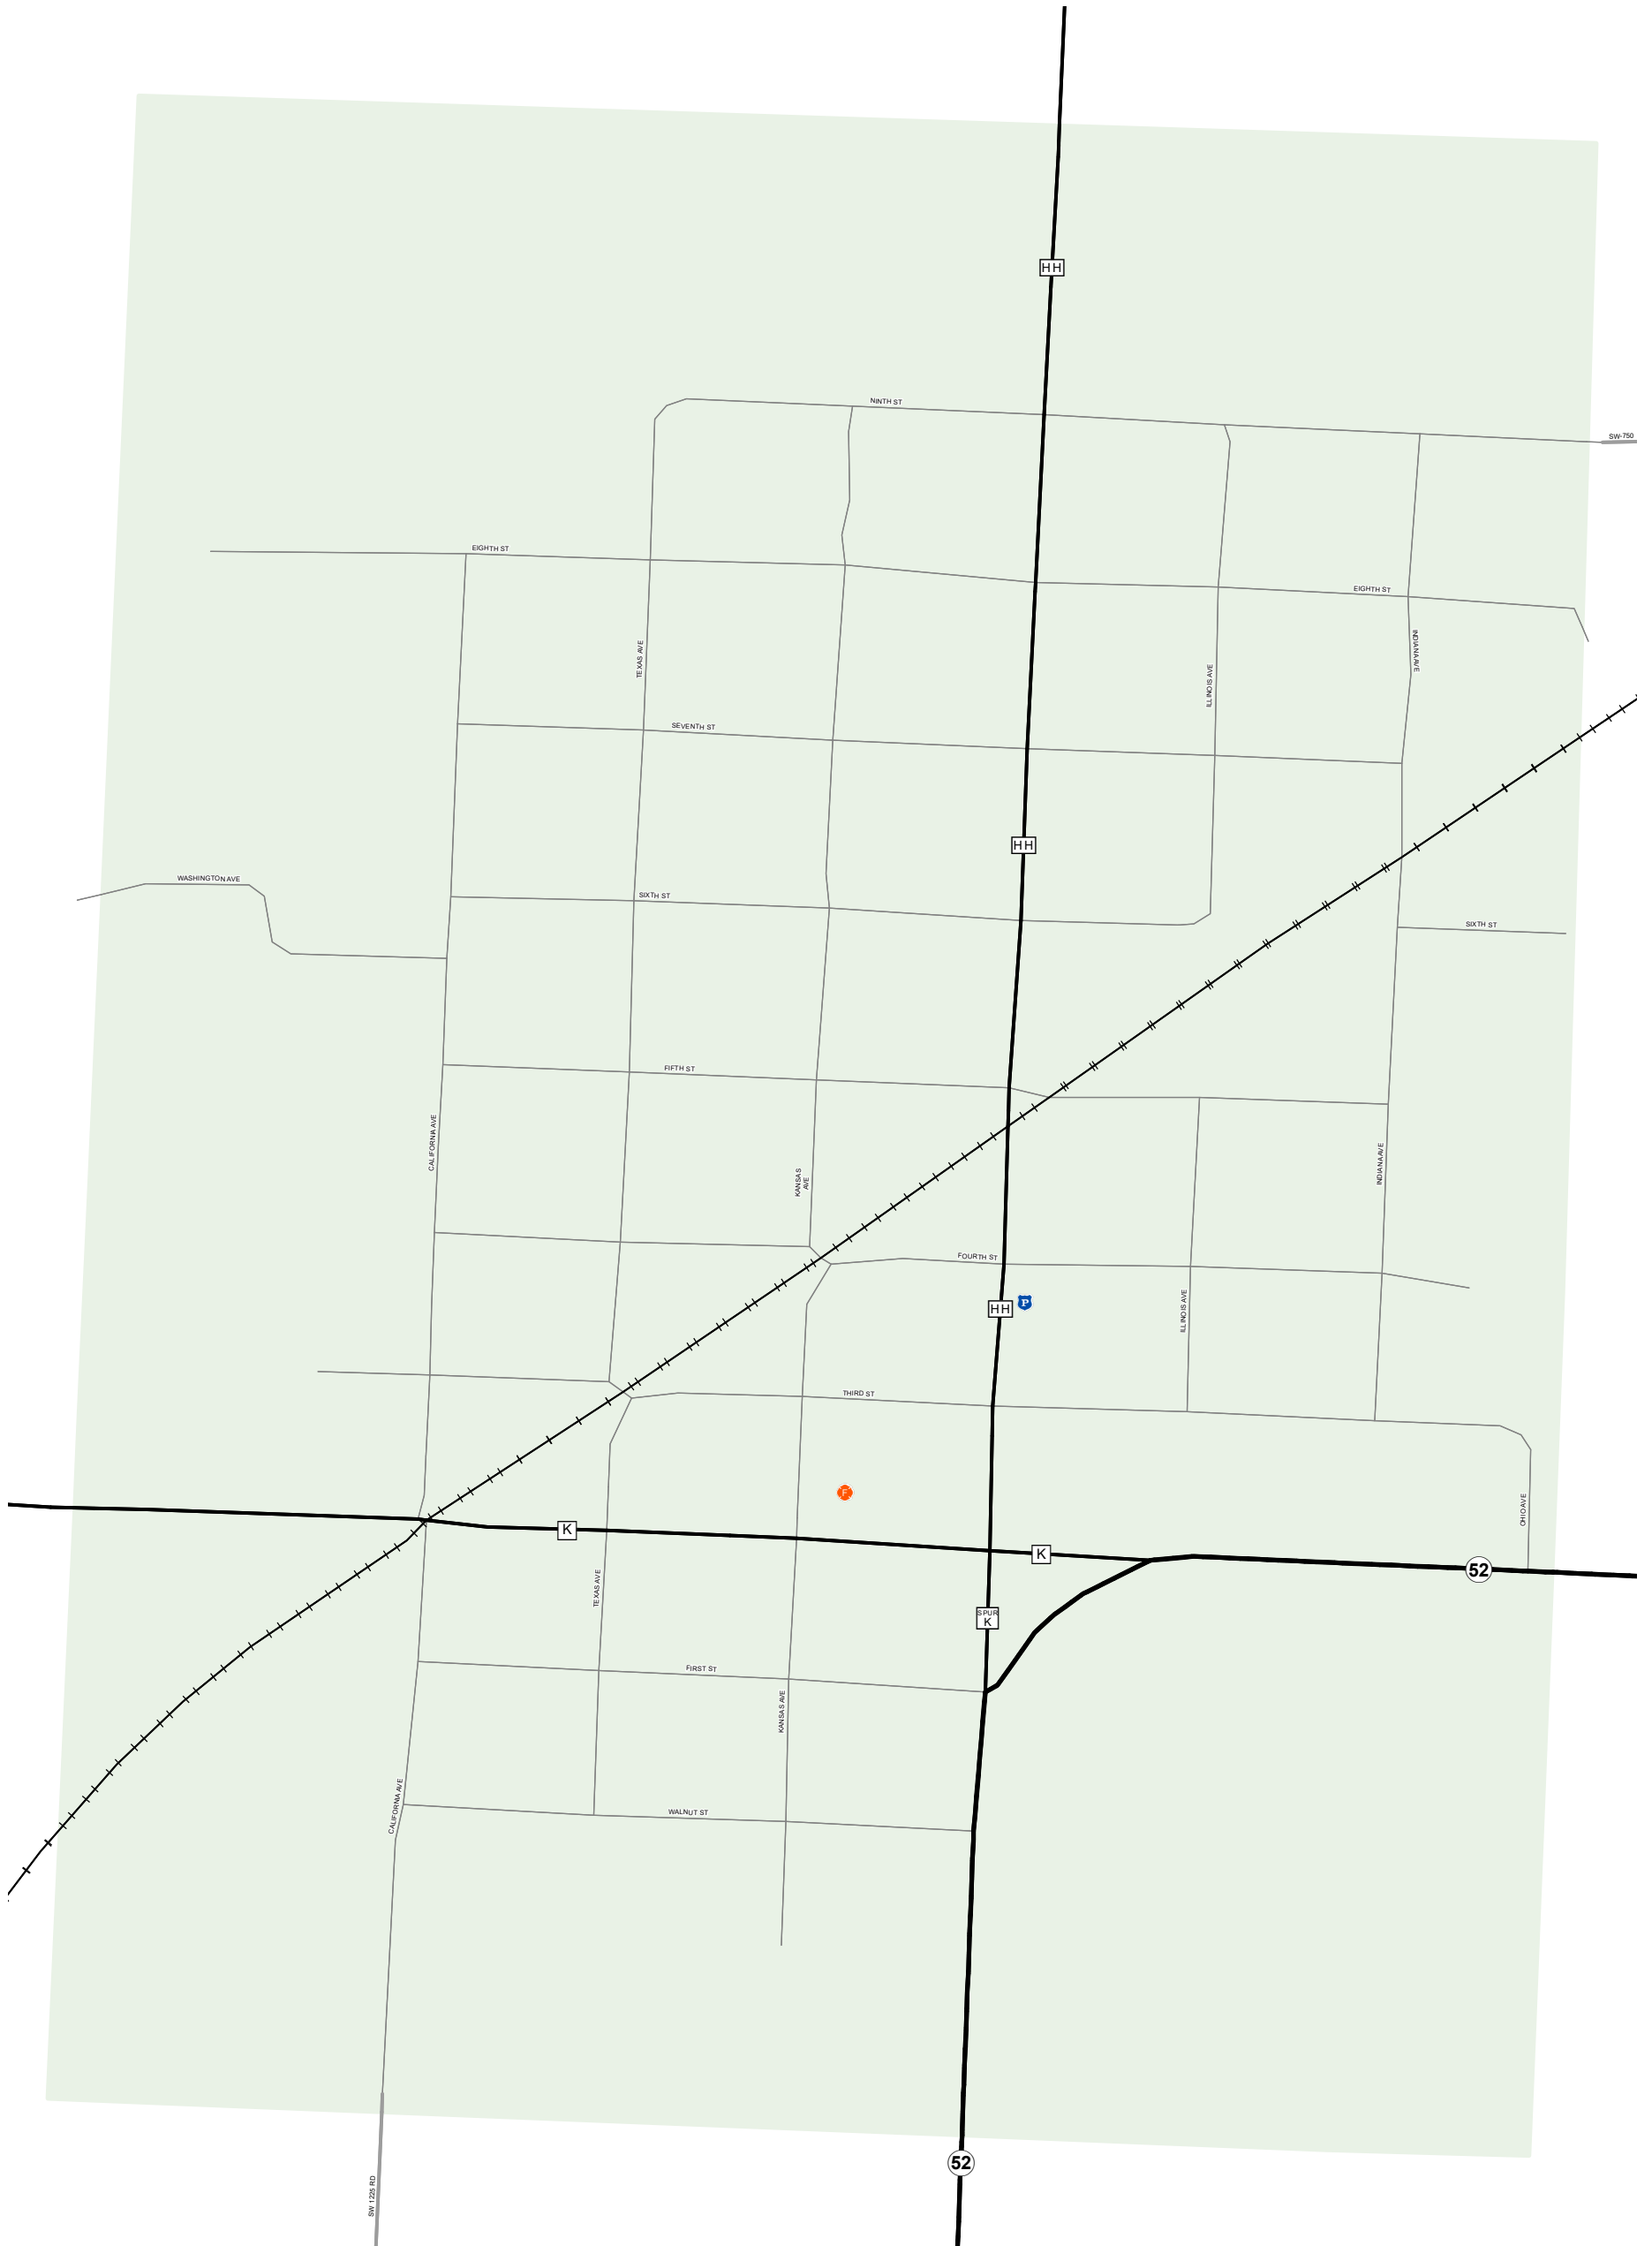

HENRY COUNTY
MISSOURI
SOUTHWEST DISTRICT
2021

MONTROSE

Legend

- Interstate
- Interstate Loop
- US Route
- Business Route
- Missouri Route
- Letter Route
- County Road
- Railroad
- City Street
- Other Routes
- River or Stream
- Lake or Large River
- City Limits
- Surrounding City Limits
- County Boundary
- Metrolink Lines
- Fire Department
- Local Law Enforcement
- MSHP Office
- Missouri State Capitol
- County Courthouse
- Hospitals
- MoDOT Office
- MoDOT Maintenance Building
- Cemeteries
- Public Airports
- Amtrak Stations
- Metrolink Stations