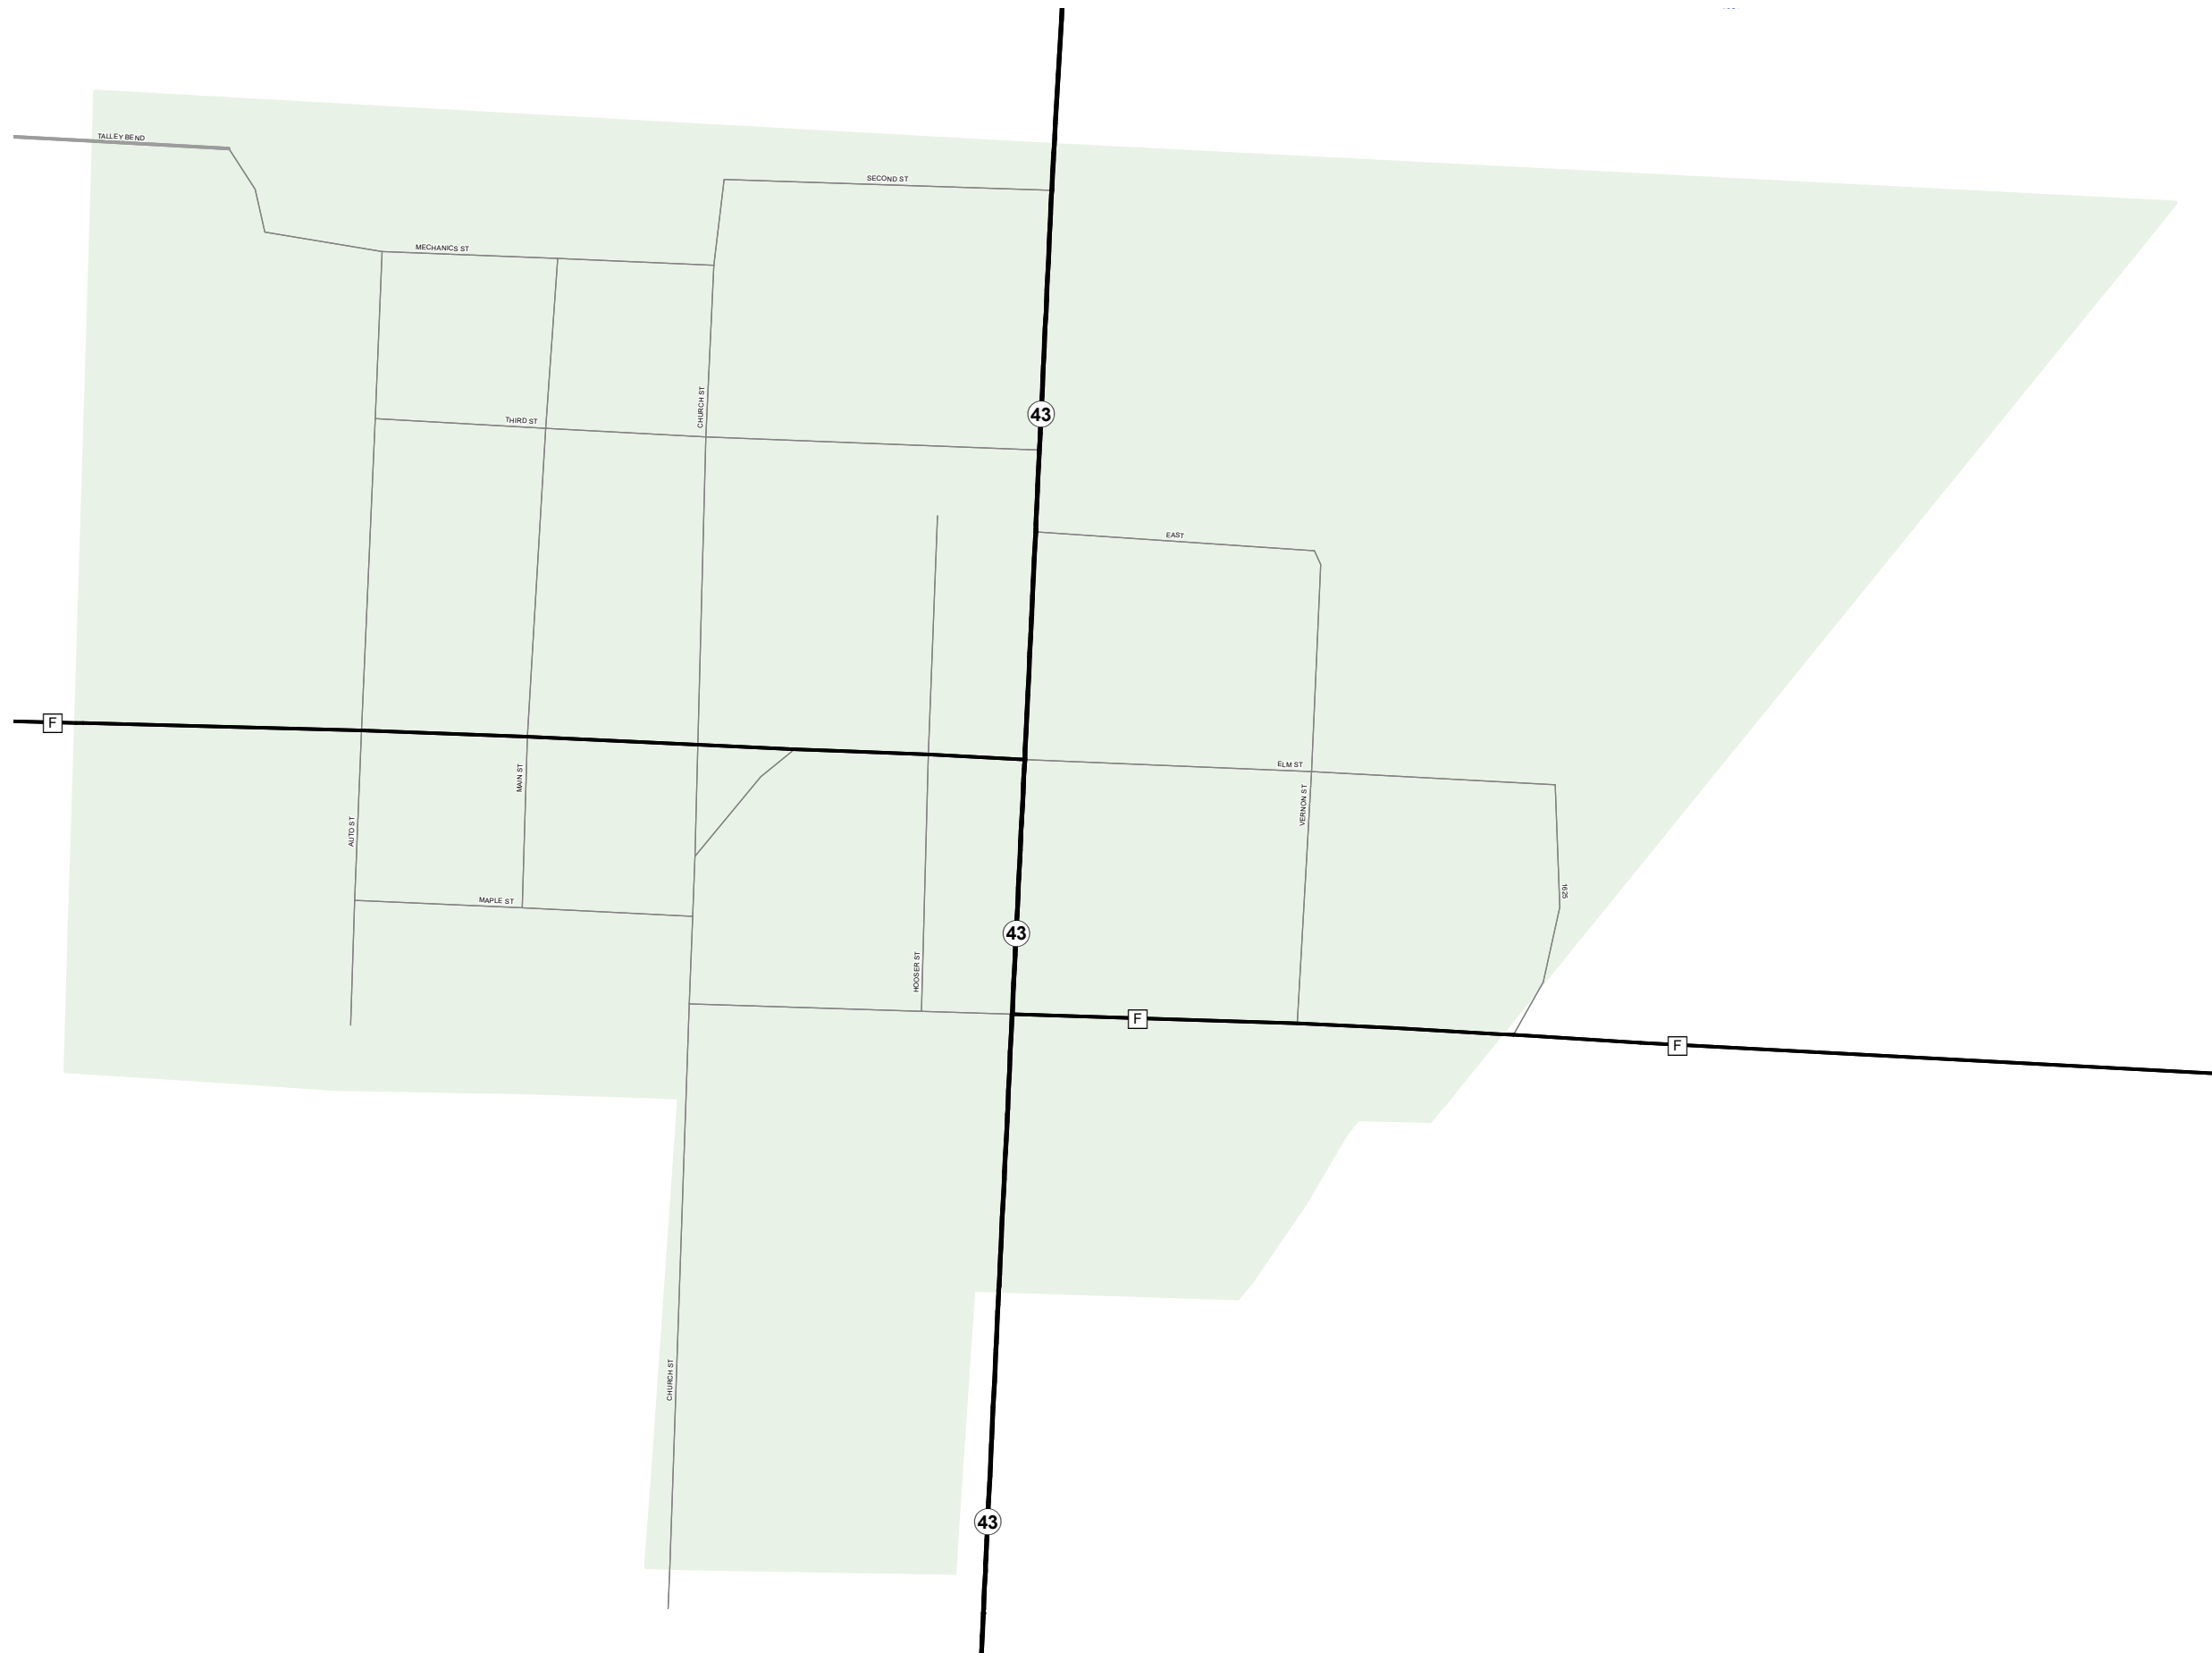

MOUNDVILLE

VERNON COUNTY

MISSOURI

SOUTHWEST DISTRICT

2021

Legend

- Interstate
- Interstate Loop
- US Route
- Business Route
- Missouri Route
- Letter Route
- County Road
- Railroad
- City Street
- Other Routes
- River or Stream
- Lake or Large River
- City Limits
- Surrounding City Limits
- County Boundary
- Metrolink Lines
- Fire Department
- Local Law Enforcement
- MSHP Office
- Missouri State Capitol
- County Courthouse
- Hospitals
- MoDOT Office
- MoDOT Maintenance Building
- Cemeteries
- Public Airports
- Amtrak Stations
- Metrolink Stations