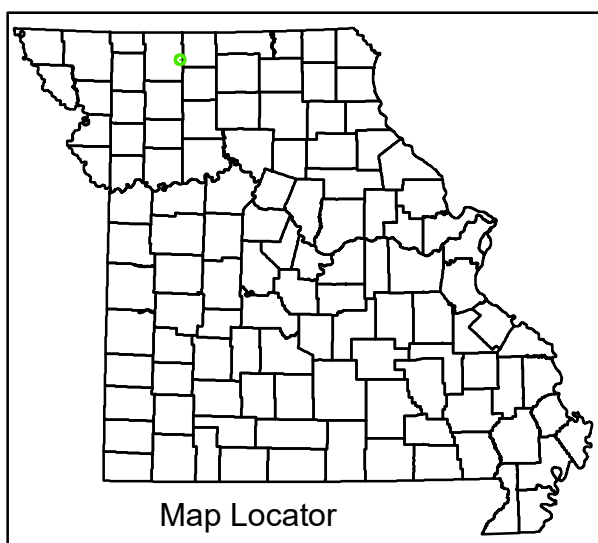

HARRISON COUNTY
 MISSOURI
 NORTHWEST DISTRICT
 2021

MOUNT MORIAH

Legend

- Interstate
- Interstate Loop
- US Route
- Business Route
- Missouri Route
- Letter Route
- County Road
- Railroad
- City Street
- Other Routes
- River or Stream
- Lake or Large River
- City Limits
- Surrounding City Limits
- County Boundary
- Metrolink Lines
- Fire Department
- Local Law Enforcement
- MSHP Office
- ★ Missouri State Capitol
- ⊕ County Courthouse
- ⊠ Hospitals
- MoDOT Office
- MoDOT Maintenance Building
- ⚰ Cemeteries
- ✈ Public Airports
- Amtrak Stations
- Metrolink Stations