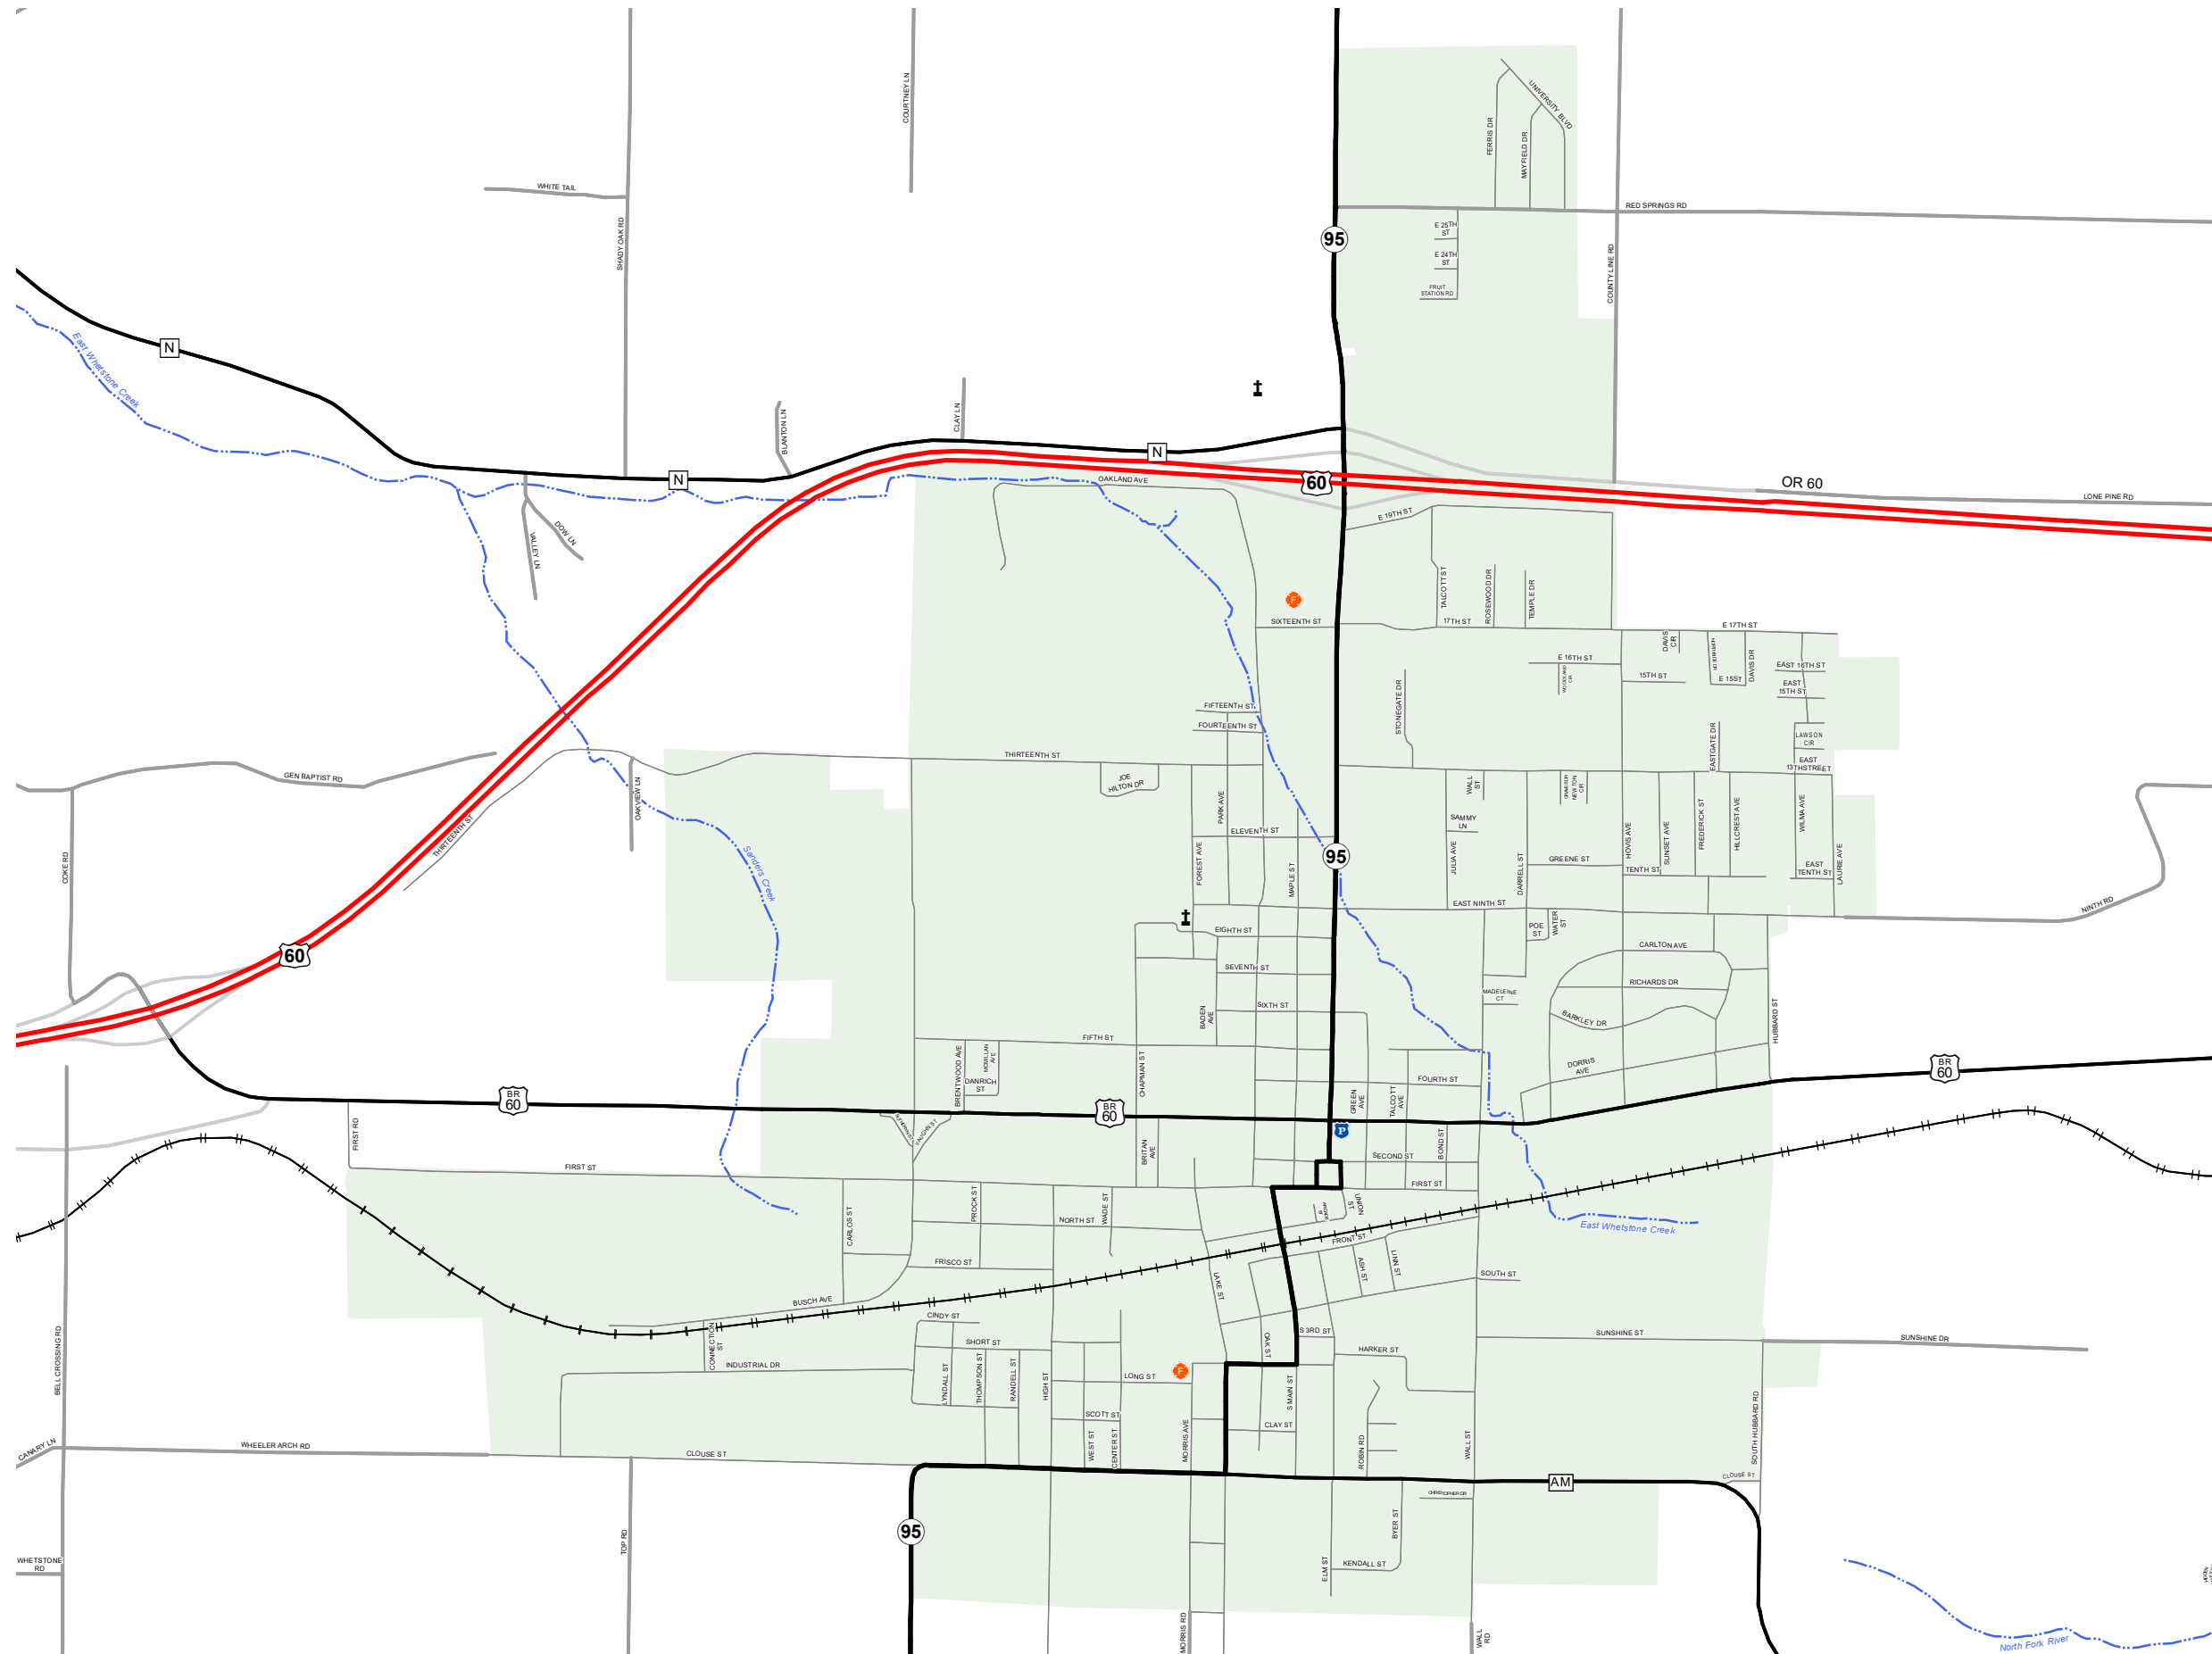

# MOUNTAIN GROVE

WRIGHT COUNTY

MISSOURI

SOUTHEAST DISTRICT

2021

### Legend

- Interstate
- Interstate Loop
- US Route
- Business Route
- Missouri Route
- Letter Route
- County Road
- Railroad
- City Street
- Other Routes
- River or Stream
- Lake or Large River
- City Limits
- Surrounding City Limits
- County Boundary
- Metrolink Lines
- Fire Department
- Local Law Enforcement
- MSHP Office
- ★ Missouri State Capitol
- County Courthouse
- Hospitals
- MoDOT Office
- MoDOT Maintenance Building
- † Cemeteries
- ✈ Public Airports
- Amtrak Stations
- Metrolink Stations