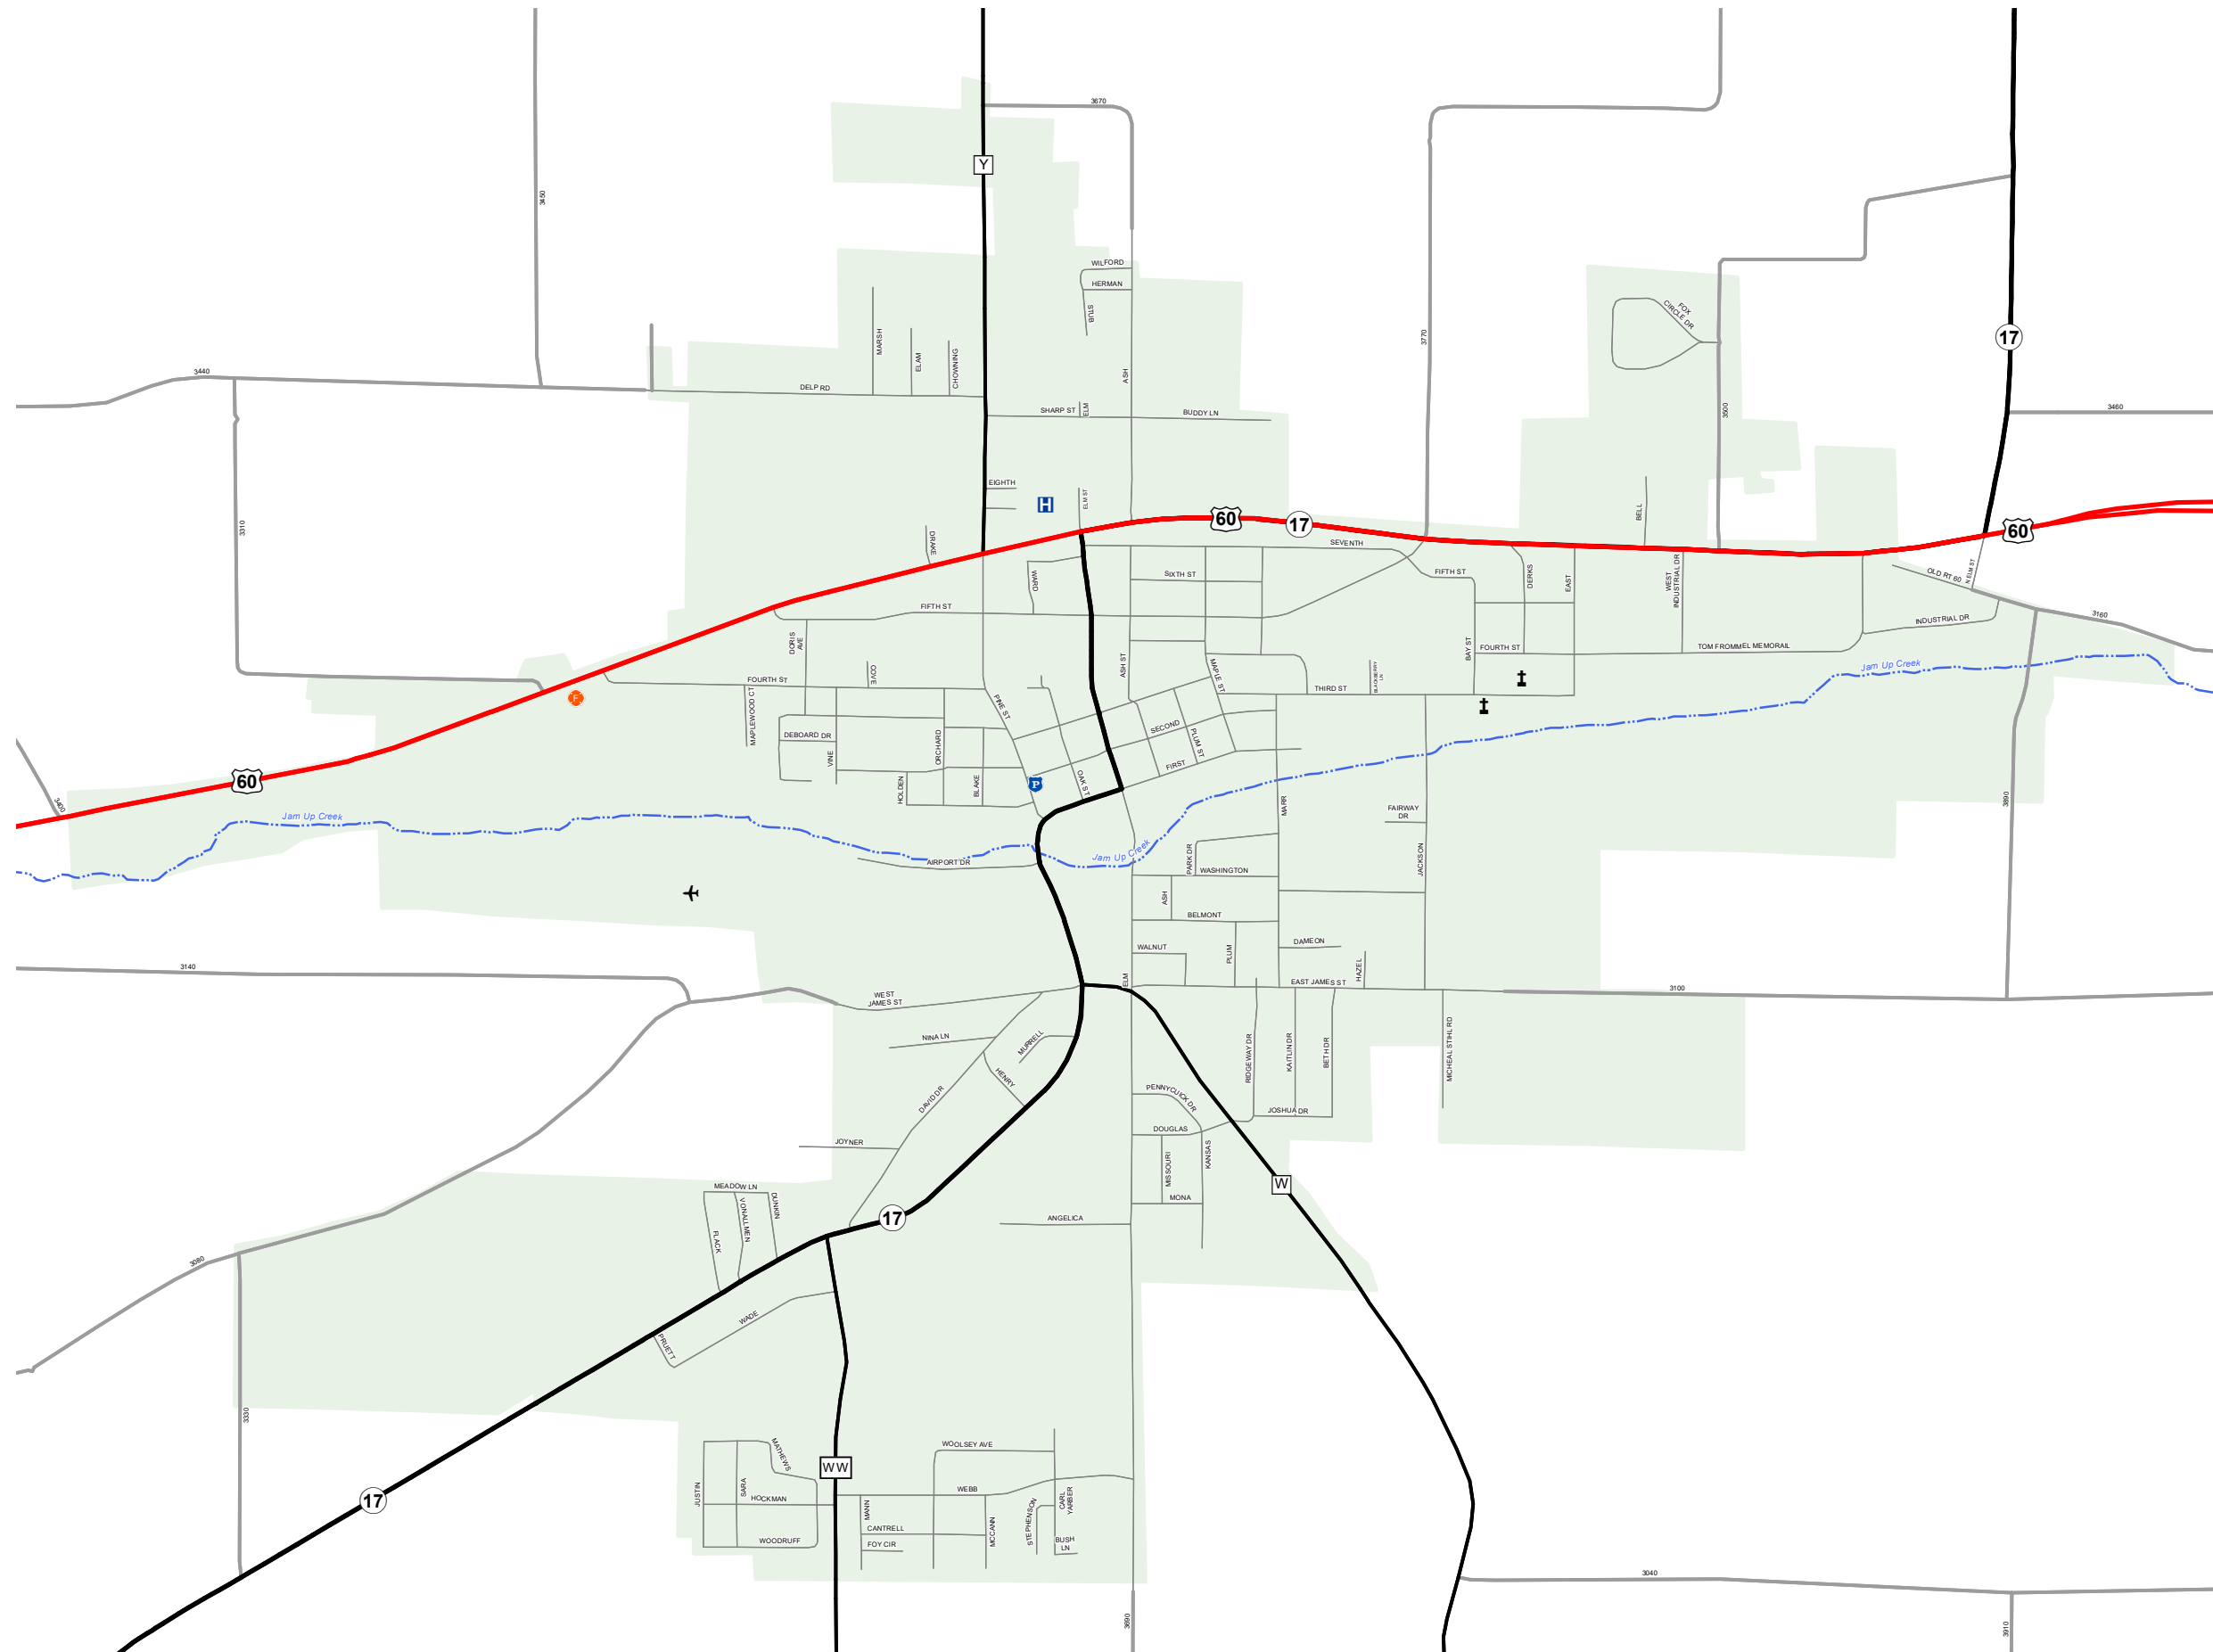

MOUNTAIN VIEW

HOWELL COUNTY
MISSOURI
SOUTHEAST DISTRICT

2021

Legend

- Interstate
- Interstate Loop
- US Route
- Business Route
- Missouri Route
- Letter Route
- County Road
- Railroad
- City Street
- Other Routes
- River or Stream
- Lake or Large River
- City Limits
- Surrounding City Limits
- County Boundary
- Metrolink Lines
- Fire Department
- Local Law Enforcement
- MSHP Office
- Missouri State Capitol
- County Courthouse
- Hospitals
- MoDOT Office
- MoDOT Maintenance Building
- Cemeteries
- Public Airports
- Amtrak Stations
- Metrolink Stations