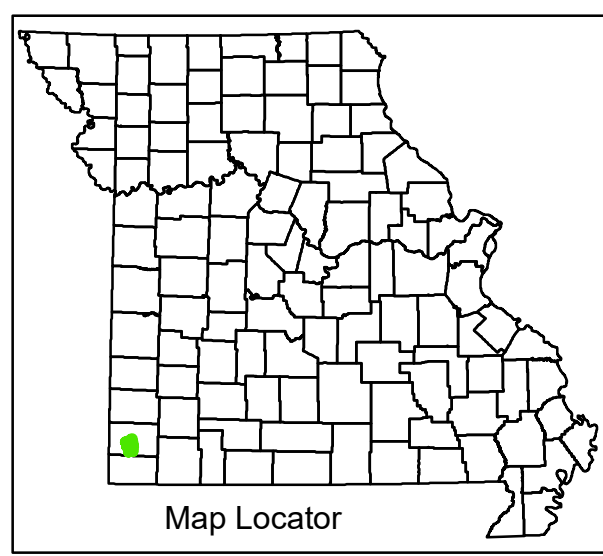

NEWTON COUNTY  
 MISSOURI  
 SOUTHWEST DISTRICT  
 2021

# NEOSHO

- Legend**
- Interstate
  - Interstate Loop
  - US Route
  - Business Route
  - Missouri Route
  - Letter Route
  - County Road
  - Railroad
  - City Street
  - Other Routes
  - River or Stream
  - Lake or Large River
  - City Limits
  - Surrounding City Limits
  - County Boundary
  - Metrolink Lines
  - Fire Department
  - P Local Law Enforcement
  - H MSHP Office
  - ★ Missouri State Capitol
  - ⊕ County Courthouse
  - H Hospitals
  - MoDOT Office
  - MoDOT Maintenance Building
  - ⚰ Cemeteries
  - ✈ Public Airports
  - Amtrak Stations
  - Metrolink Stations