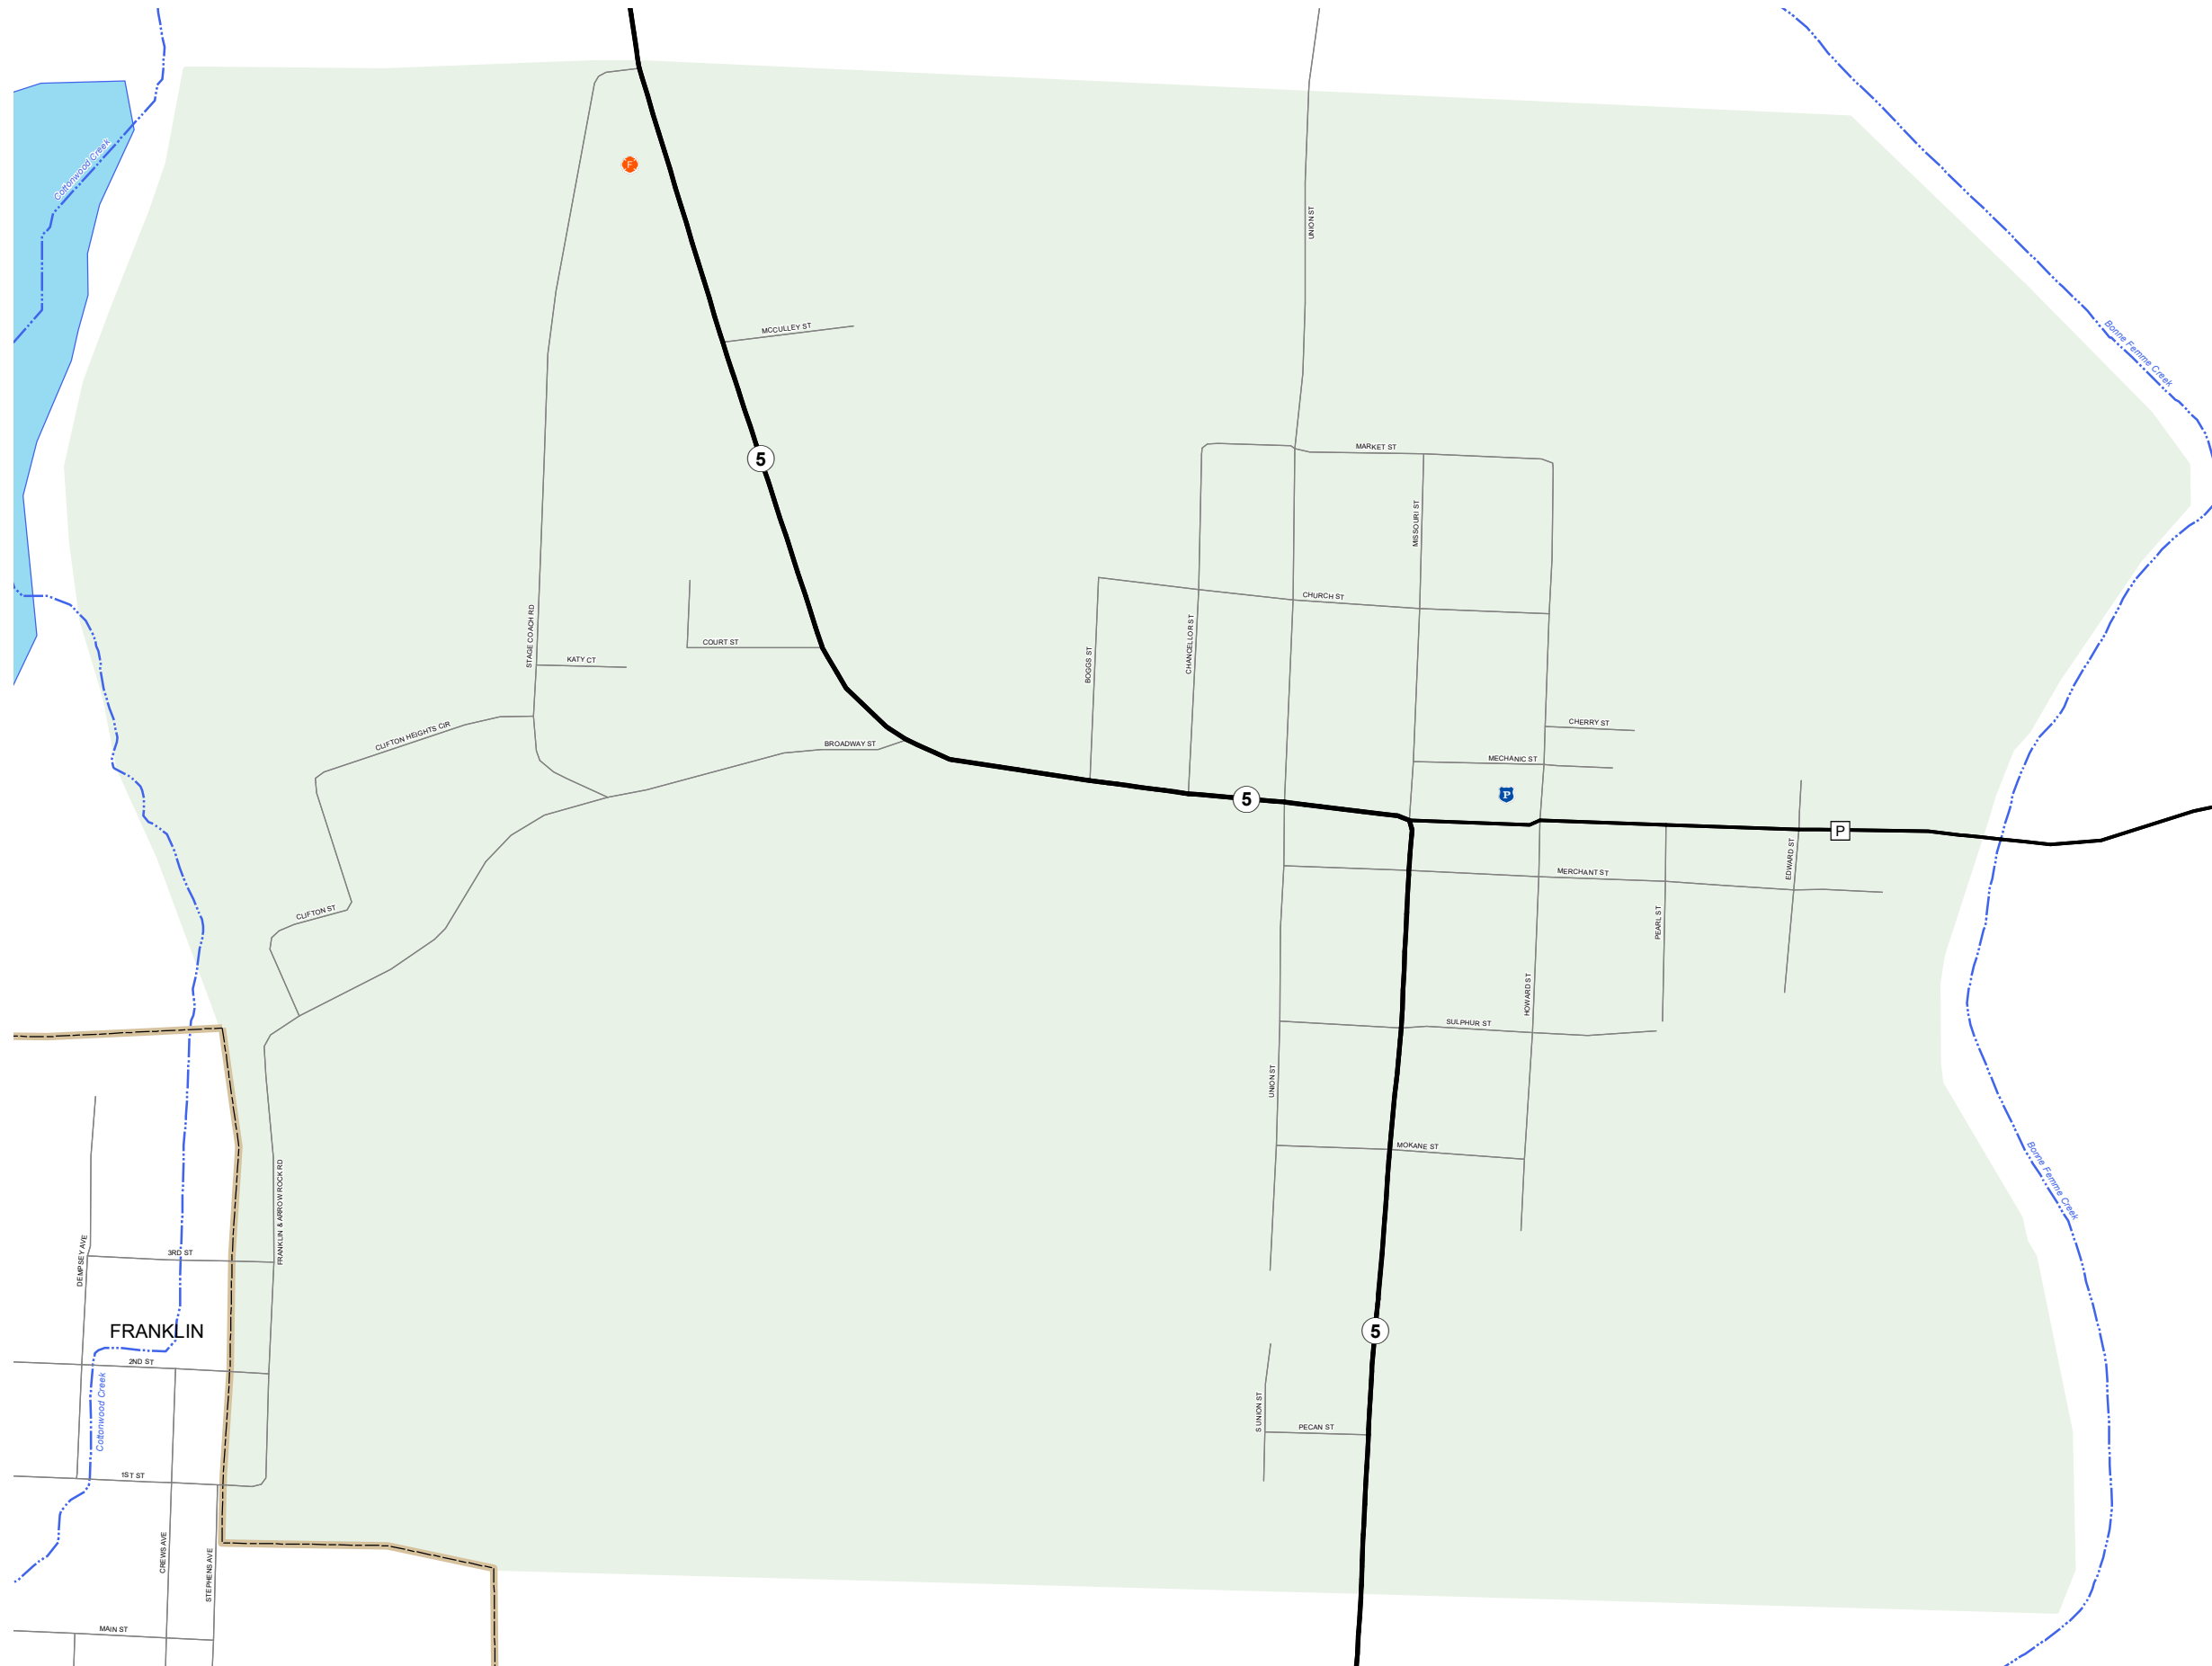

NEW FRANKLIN

HOWARD COUNTY

MISSOURI

CENTRAL DISTRICT

2021

Legend

- Interstate
- Interstate Loop
- US Route
- Business Route
- Missouri Route
- Letter Route
- County Road
- Railroad
- City Street
- Other Routes
- River or Stream
- Lake or Large River
- City Limits
- Surrounding City Limits
- County Boundary
- Metrolink Lines
- Fire Department
- Local Law Enforcement
- MSHP Office
- Missouri State Capitol
- County Courthouse
- Hospitals
- MoDOT Office
- MoDOT Maintenance Building
- Cemeteries
- Public Airports
- Amtrak Stations
- Metrolink Stations