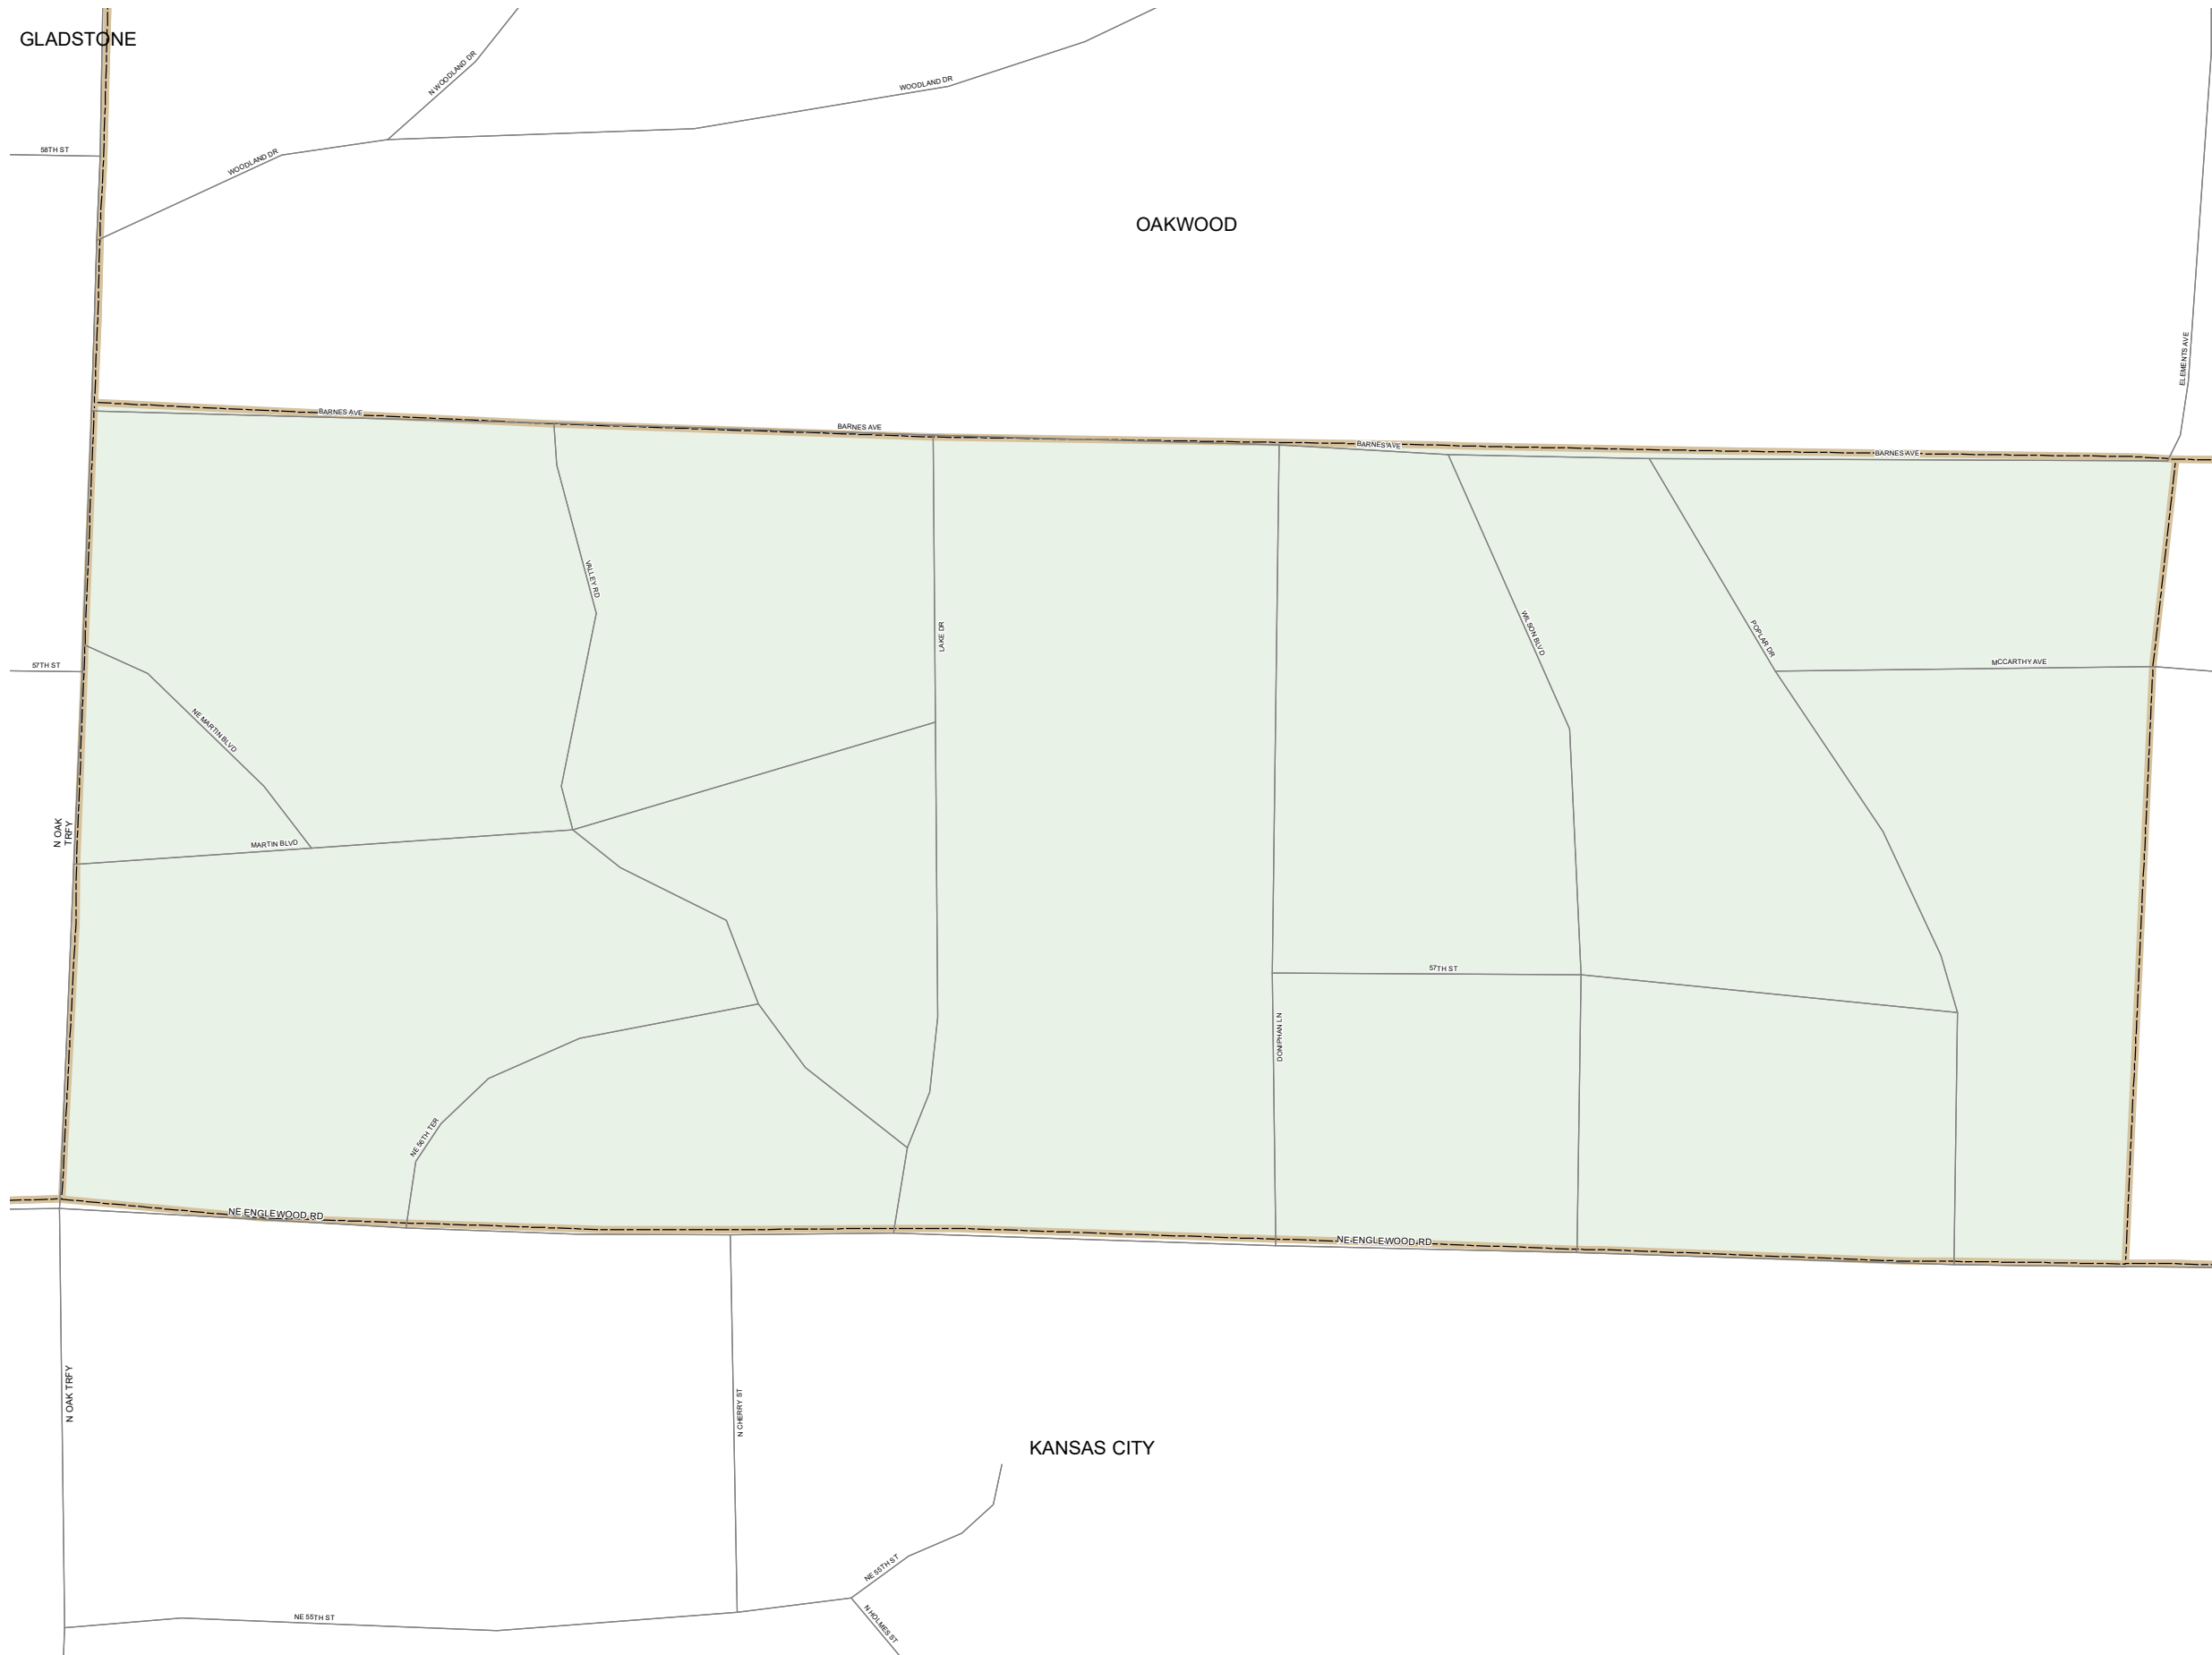

## CLAY COUNTY

### MISSOURI

#### KANSAS CITY DISTRICT

2021

#### Legend

- Interstate
- Interstate Loop
- US Route
- Business Route
- Missouri Route
- Letter Route
- County Road
- Railroad
- City Street
- Other Routes
- River or Stream
- Lake or Large River
- City Limits
- Surrounding City Limits
- County Boundary
- Metrolink Lines
- Fire Department
- Local Law Enforcement
- MSHP Office
- ★ Missouri State Capitol
- County Courthouse
- Hospitals
- MoDOT Office
- MoDOT Maintenance Building
- † Cemeteries
- ✈ Public Airports
- Amtrak Stations
- Metrolink Stations