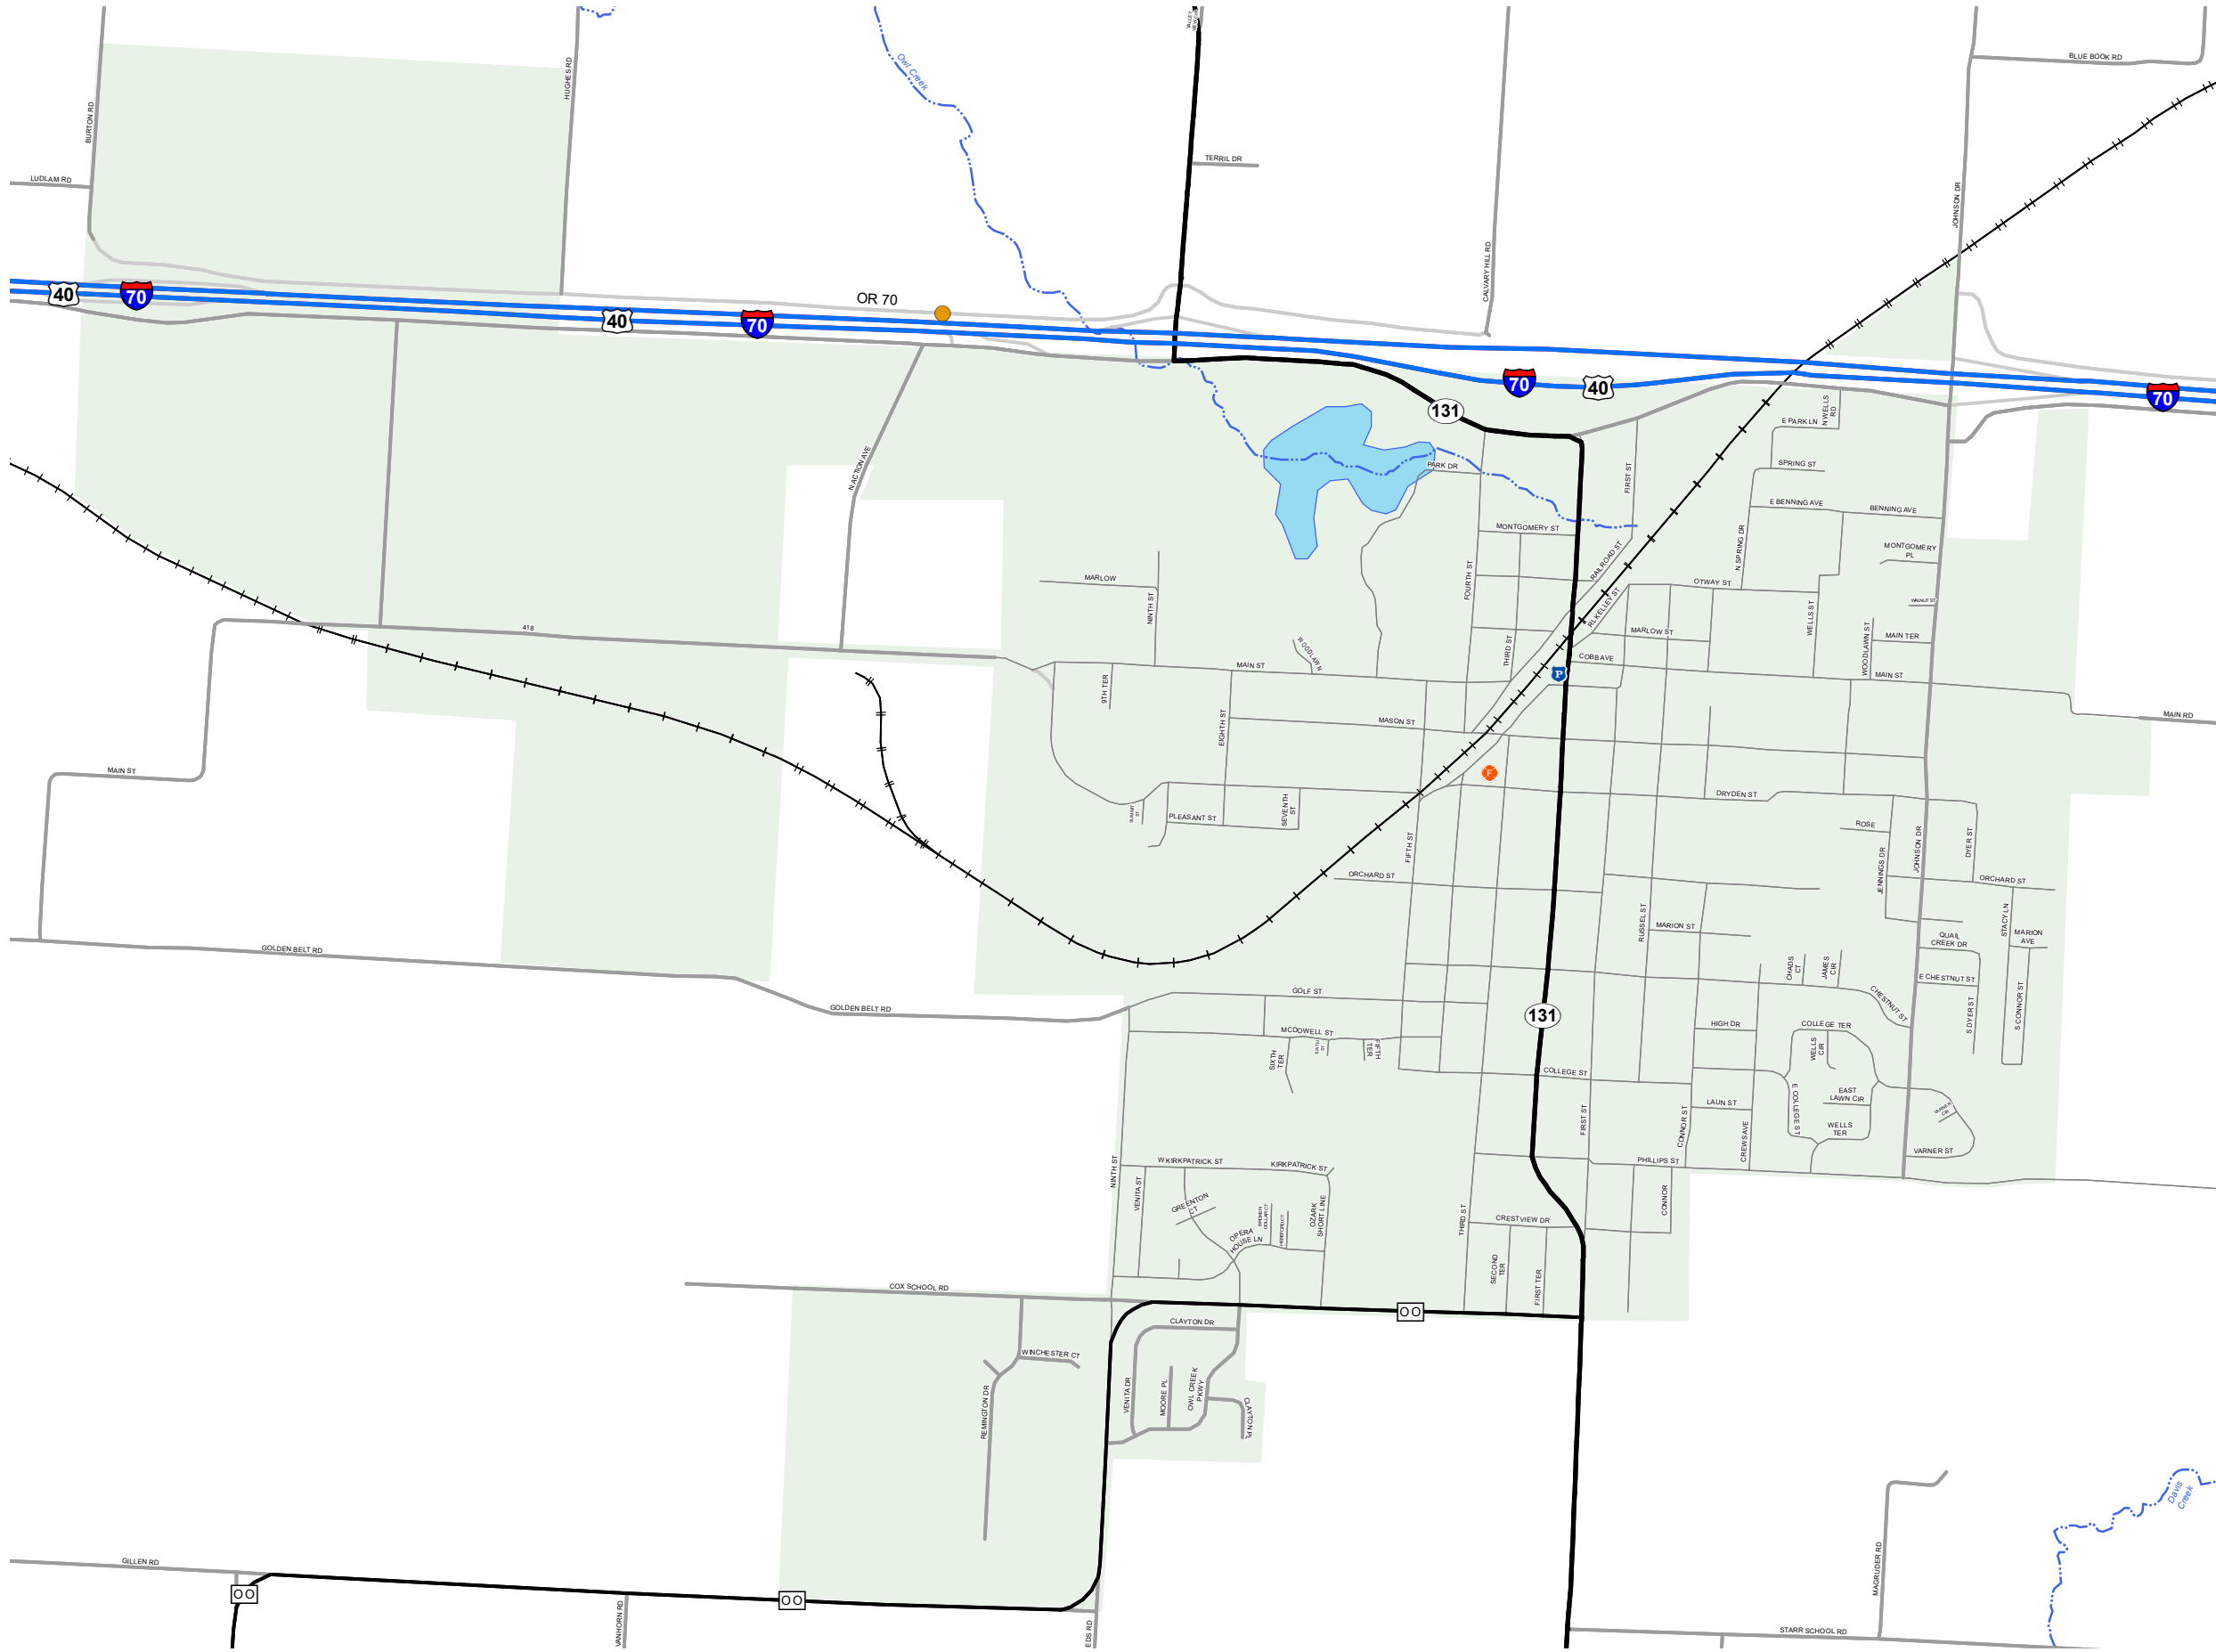

ODESSA

LAFAYETTE COUNTY

MISSOURI

KANSAS CITY DISTRICT

2021

- Legend**
- Interstate
 - Interstate Loop
 - US Route
 - Business Route
 - Missouri Route
 - Letter Route
 - County Road
 - Railroad
 - City Street
 - Other Routes
 - River or Stream
 - Lake or Large River
 - City Limits
 - Surrounding City Limits
 - County Boundary
 - Metrolink Lines
 - Fire Department
 - Local Law Enforcement
 - MSHP Office
 - ★ Missouri State Capitol
 - County Courthouse
 - Hospitals
 - MoDOT Office
 - MoDOT Maintenance Building
 - † Cemeteries
 - ✈ Public Airports
 - Amtrak Stations
 - Metrolink Stations