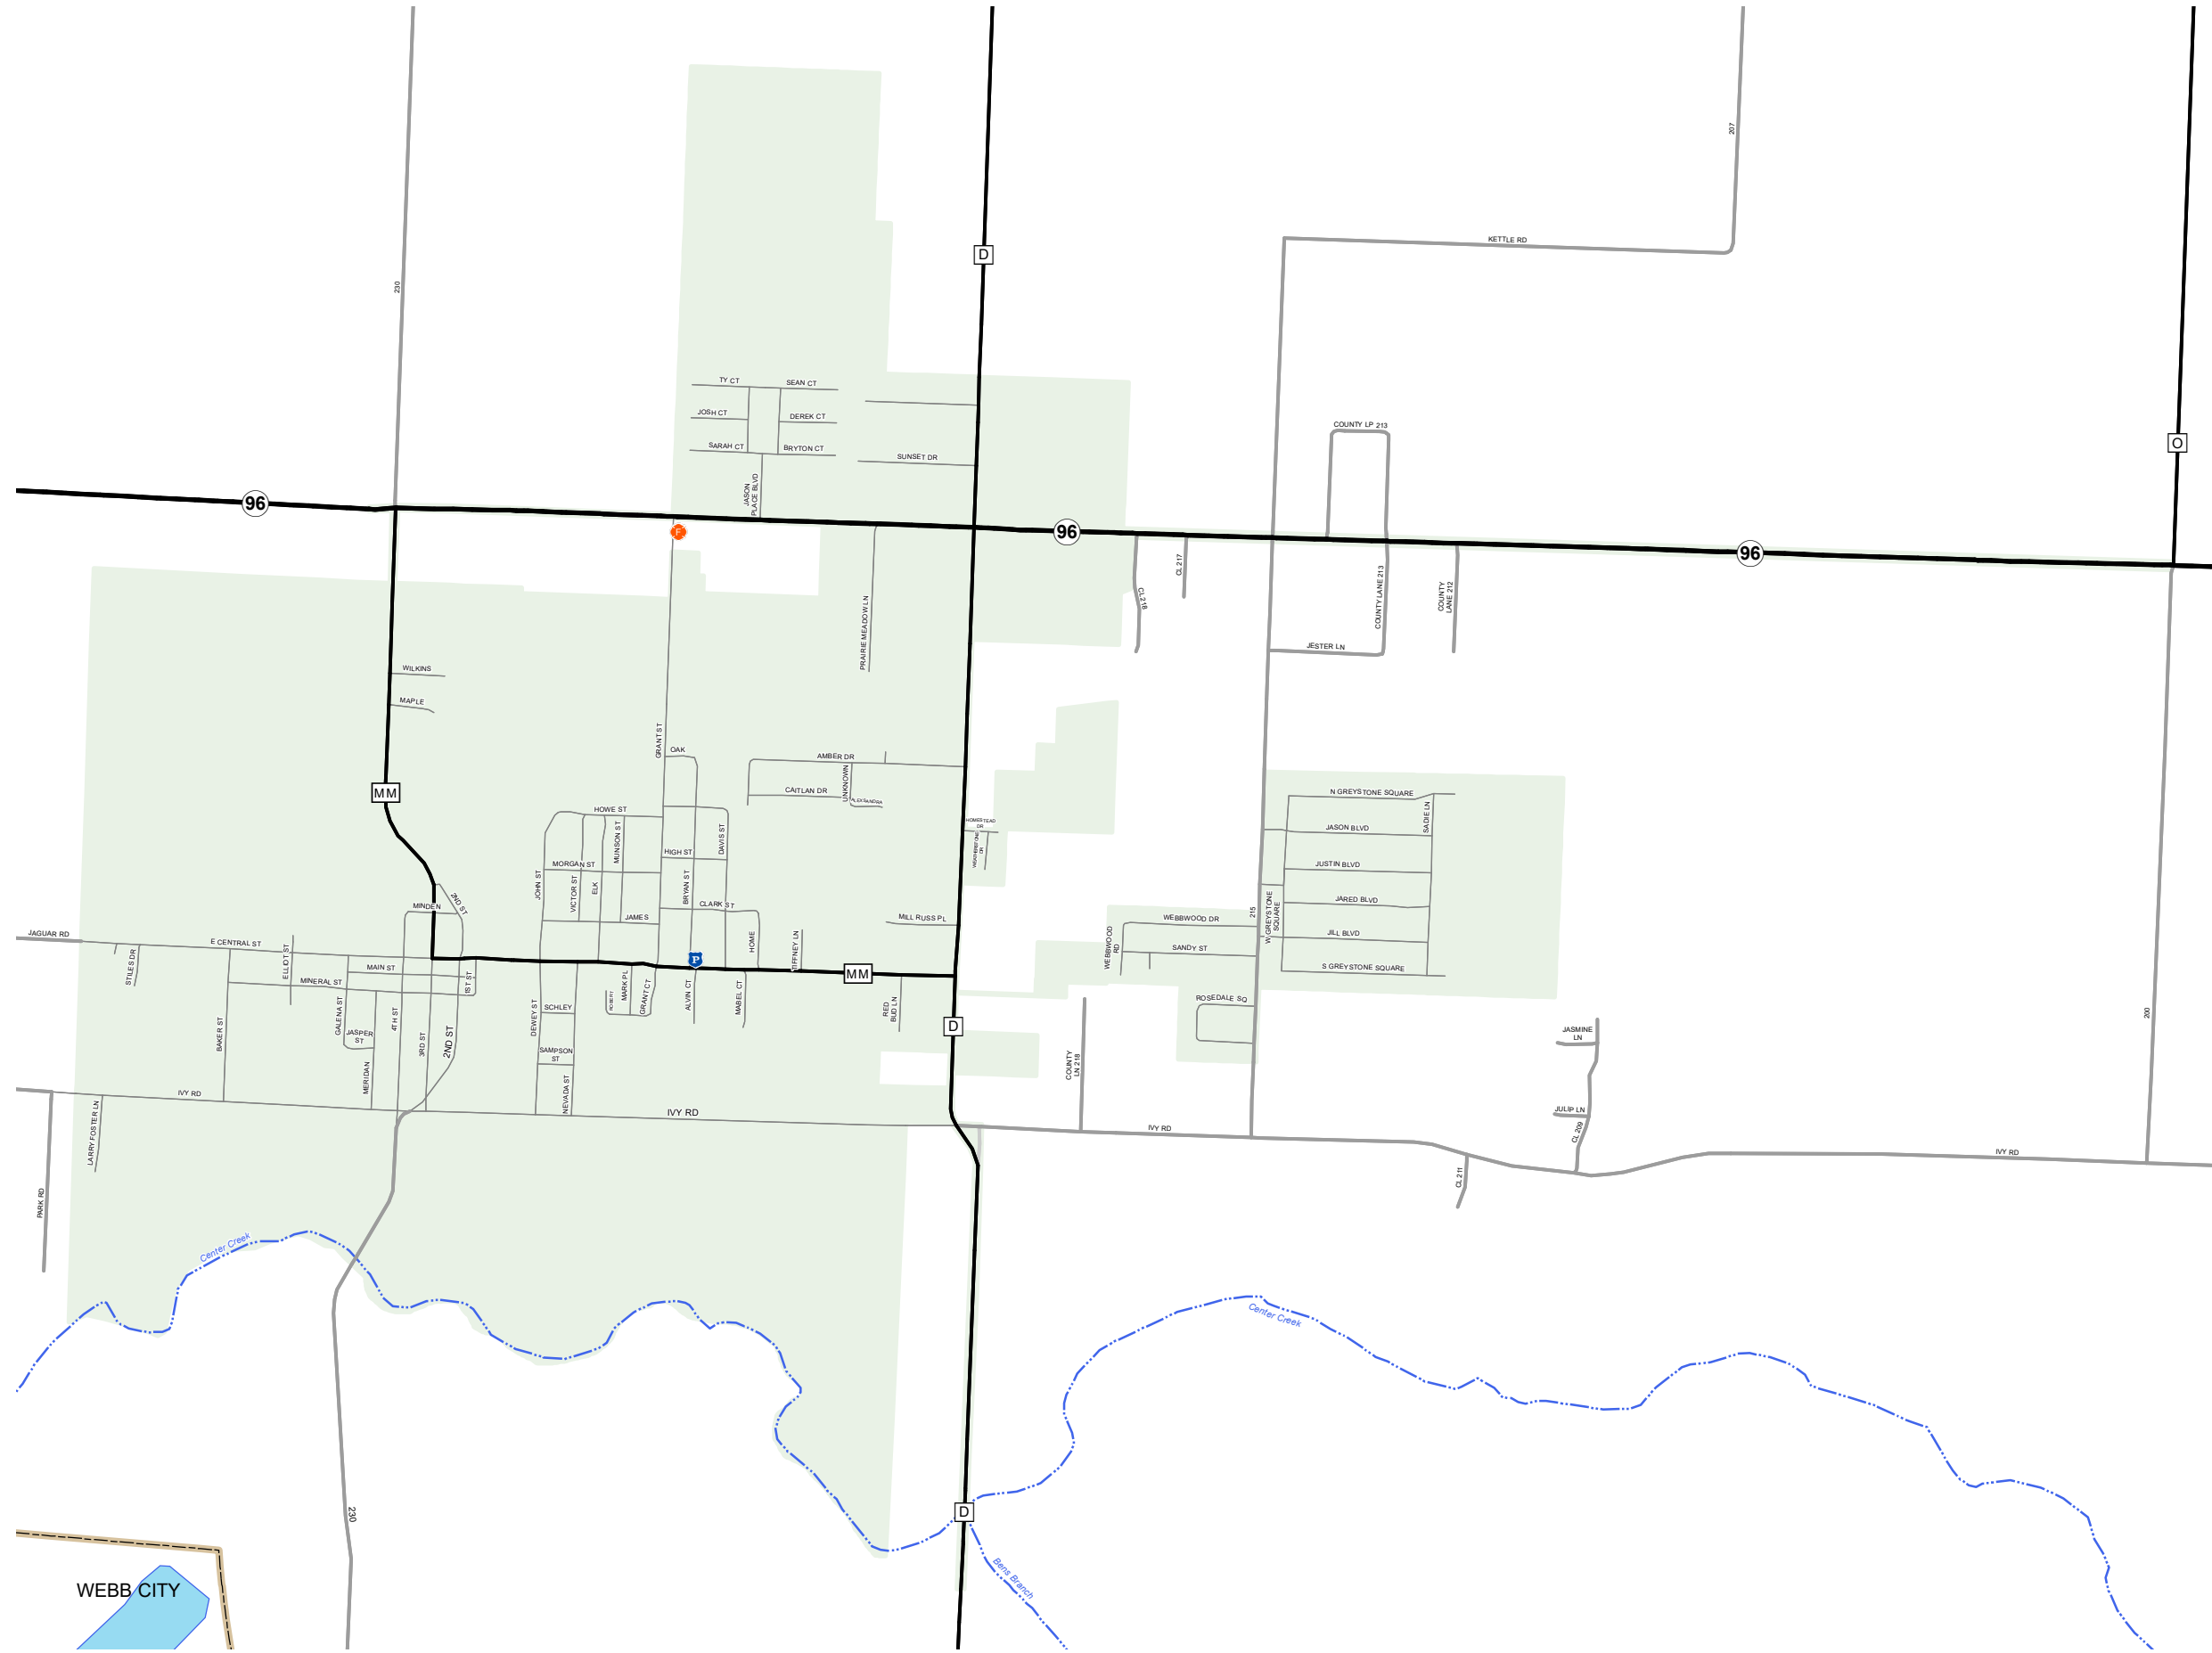

# ORONOGO

JASPER COUNTY

MISSOURI

SOUTHWEST DISTRICT

2021

### Legend

- Interstate
- Interstate Loop
- US Route
- Business Route
- Missouri Route
- Letter Route
- County Road
- Railroad
- City Street
- Other Routes
- River or Stream
- Lake or Large River
- City Limits
- Surrounding City Limits
- County Boundary
- Metrolink Lines
- Fire Department
- Local Law Enforcement
- MSHP Office
- Missouri State Capitol
- County Courthouse
- Hospitals
- MoDOT Office
- MoDOT Maintenance Building
- Cemeteries
- Public Airports
- Amtrak Stations
- Metrolink Stations