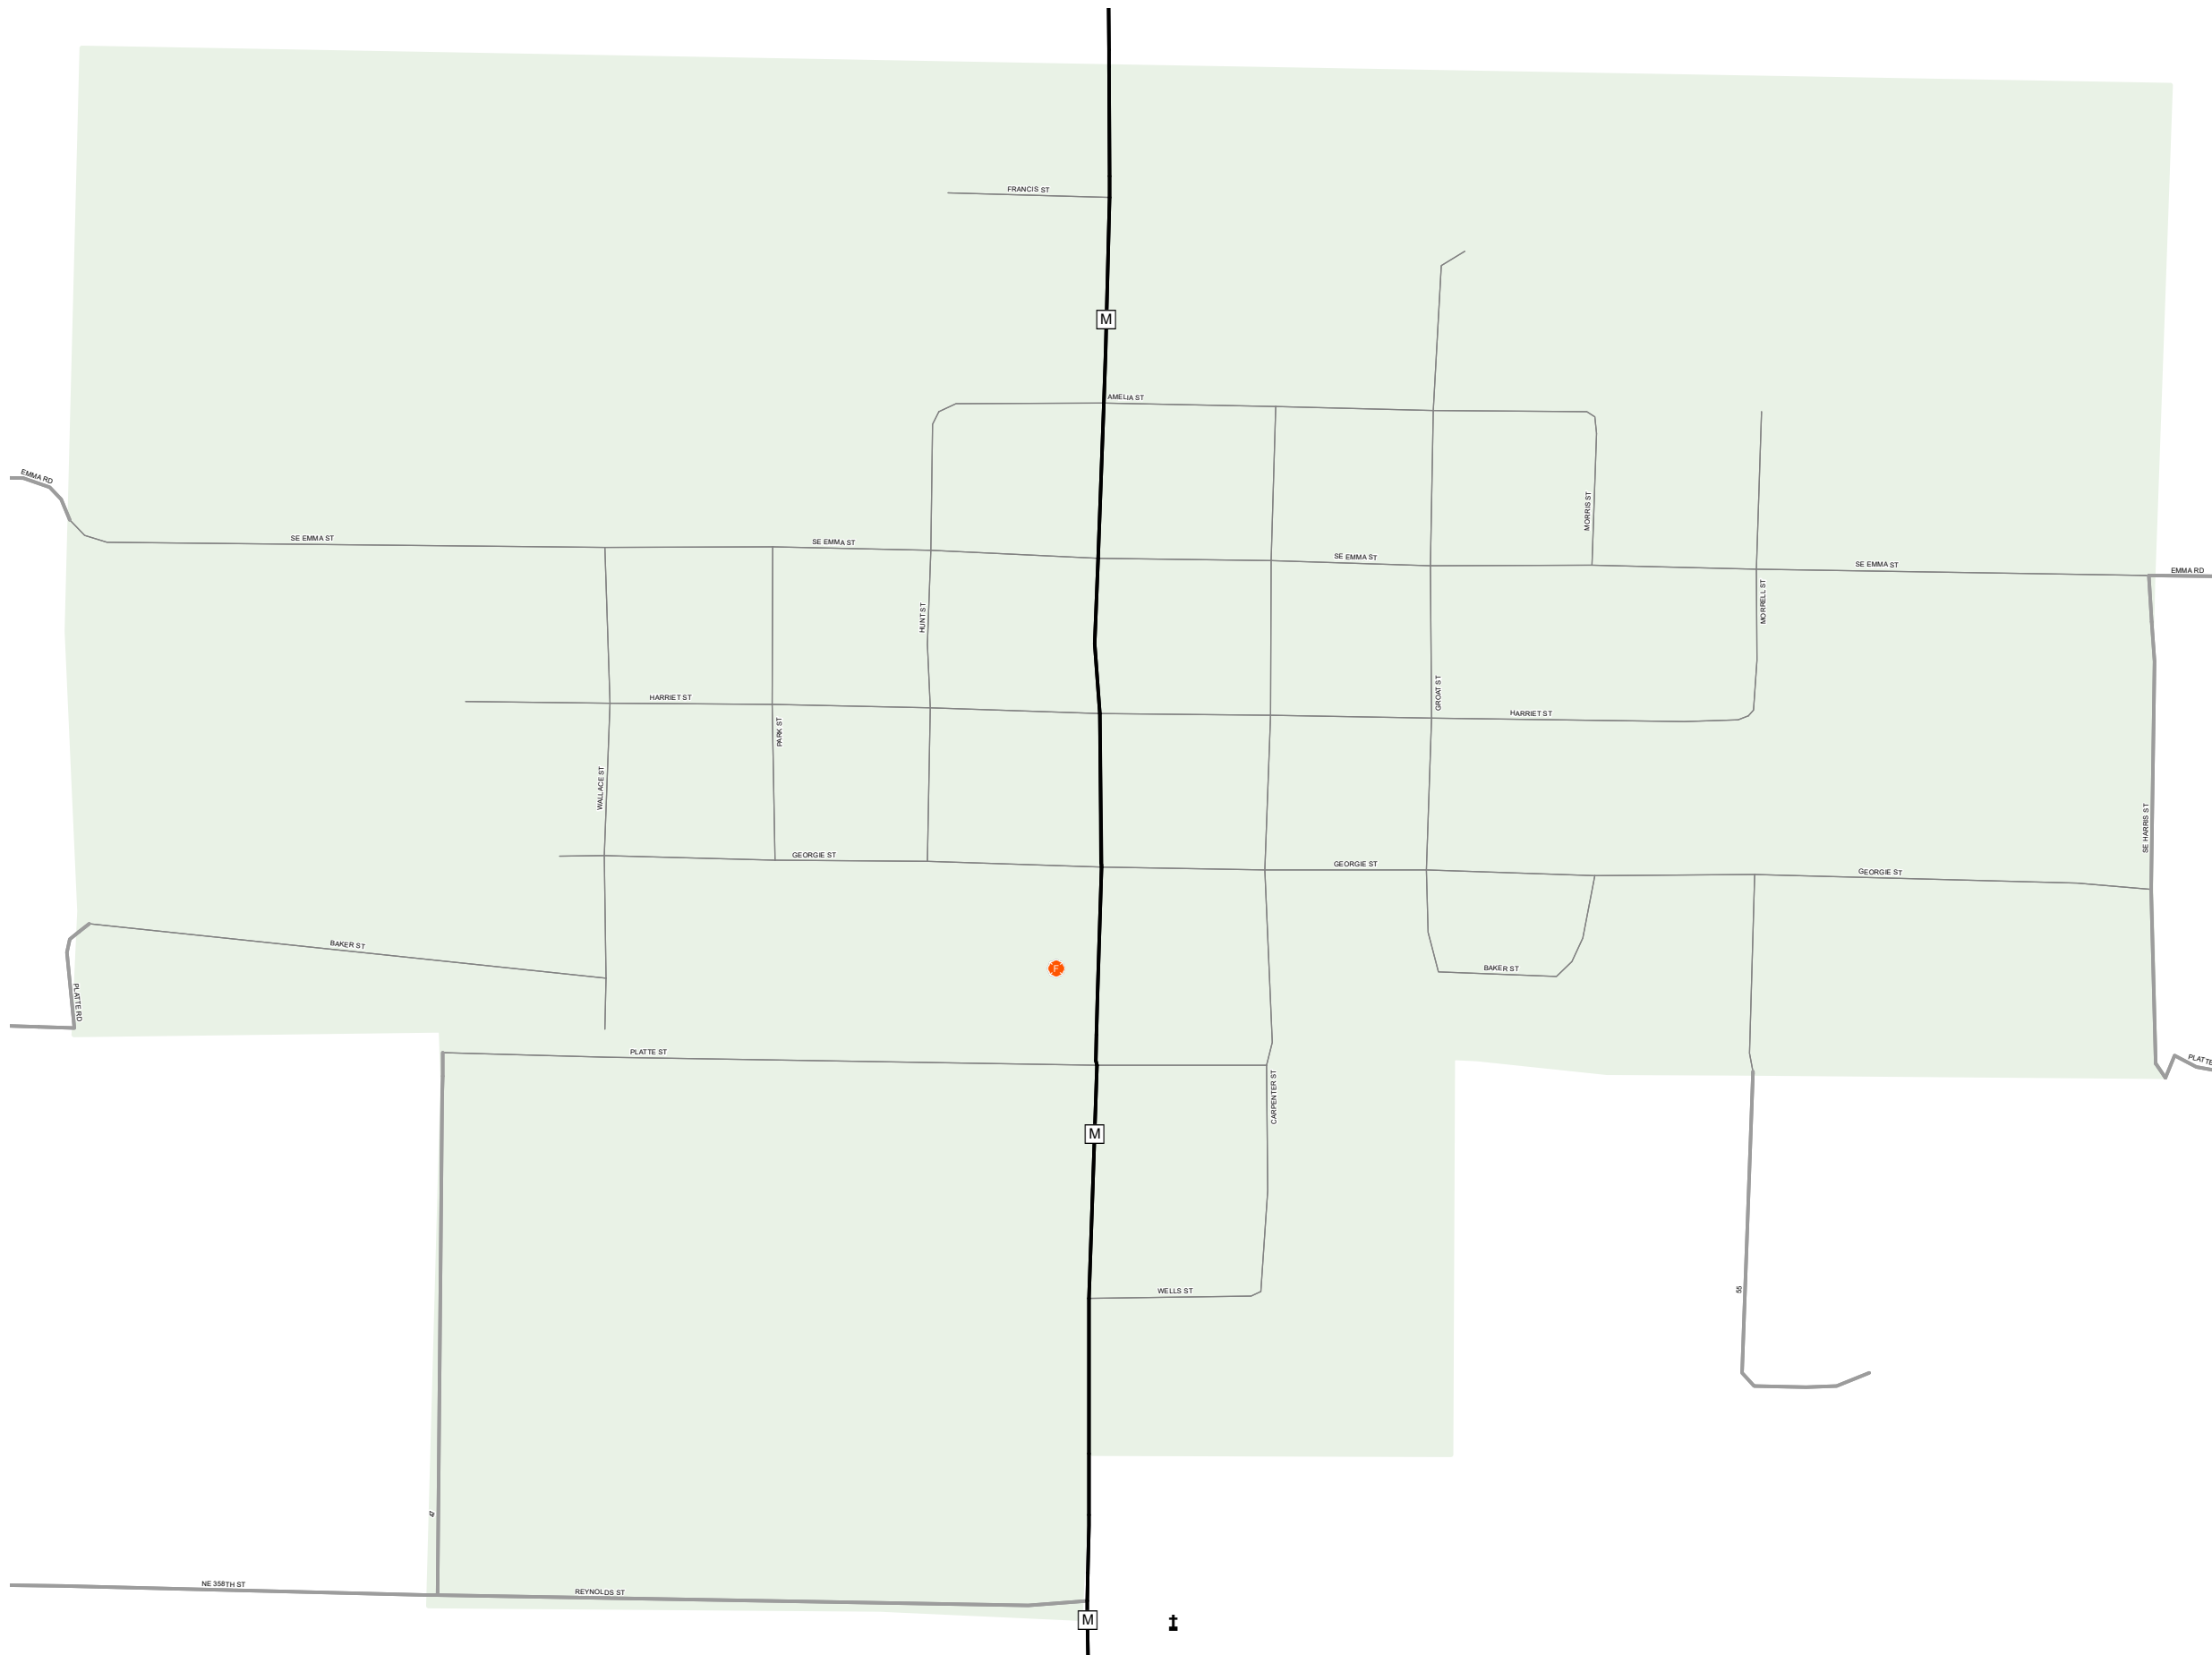

# OSBORN

DEKALB COUNTY

MISSOURI

NORTHWEST DISTRICT

2021

### Legend

- Interstate
- Interstate Loop
- US Route
- Business Route
- Missouri Route
- Letter Route
- County Road
- Railroad
- City Street
- Other Routes
- River or Stream
- Lake or Large River
- City Limits
- Surrounding City Limits
- County Boundary
- Metrolink Lines
- Fire Department
- Local Law Enforcement
- MSHP Office
- Missouri State Capitol
- County Courthouse
- Hospitals
- MoDOT Office
- MoDOT Maintenance Building
- Cemeteries
- Public Airports
- Amtrak Stations
- Metrolink Stations