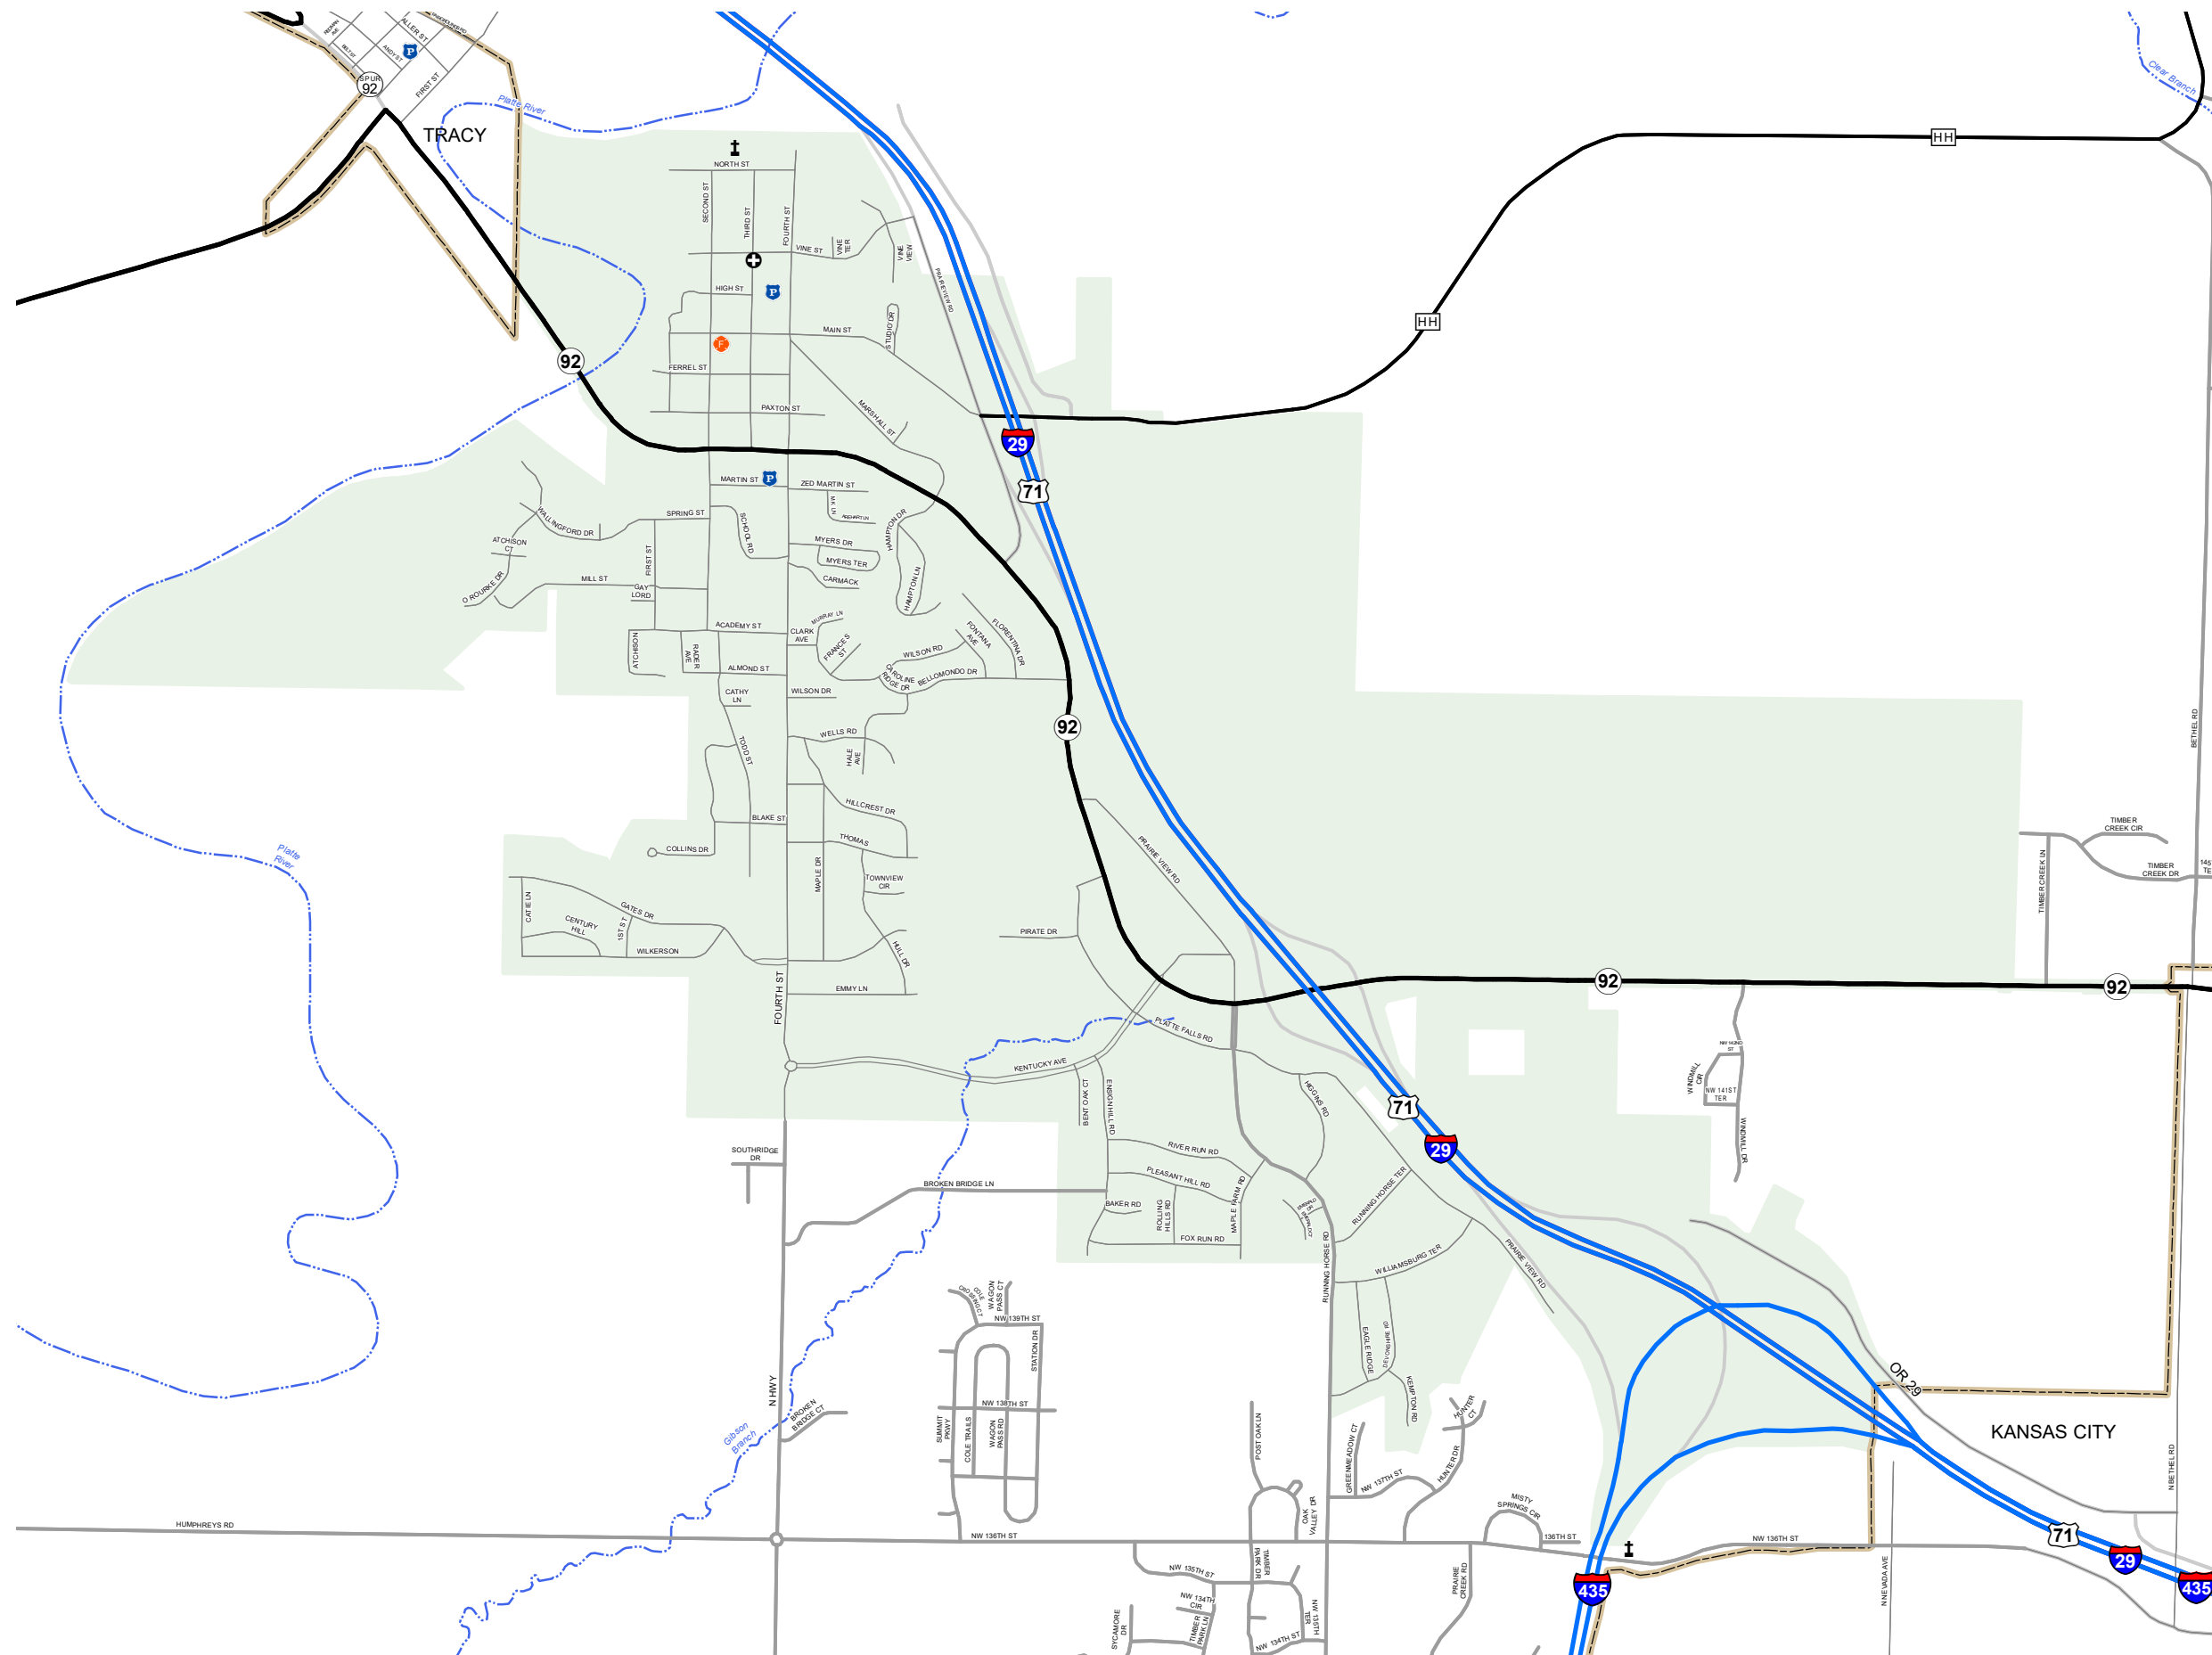

PLATTE CITY

PLATTE COUNTY

MISSOURI

KANSAS CITY DISTRICT

2021

Legend

- Interstate
- Interstate Loop
- US Route
- Business Route
- Missouri Route
- Letter Route
- County Road
- Railroad
- City Street
- Other Routes
- River or Stream
- Lake or Large River
- City Limits
- Surrounding City Limits
- County Boundary
- MetroLink Lines
- Fire Department
- Local Law Enforcement
- MSHP Office
- Missouri State Capitol
- County Courthouse
- Hospitals
- MoDOT Office
- MoDOT Maintenance Building
- Cemeteries
- Public Airports
- Amtrak Stations
- MetroLink Stations