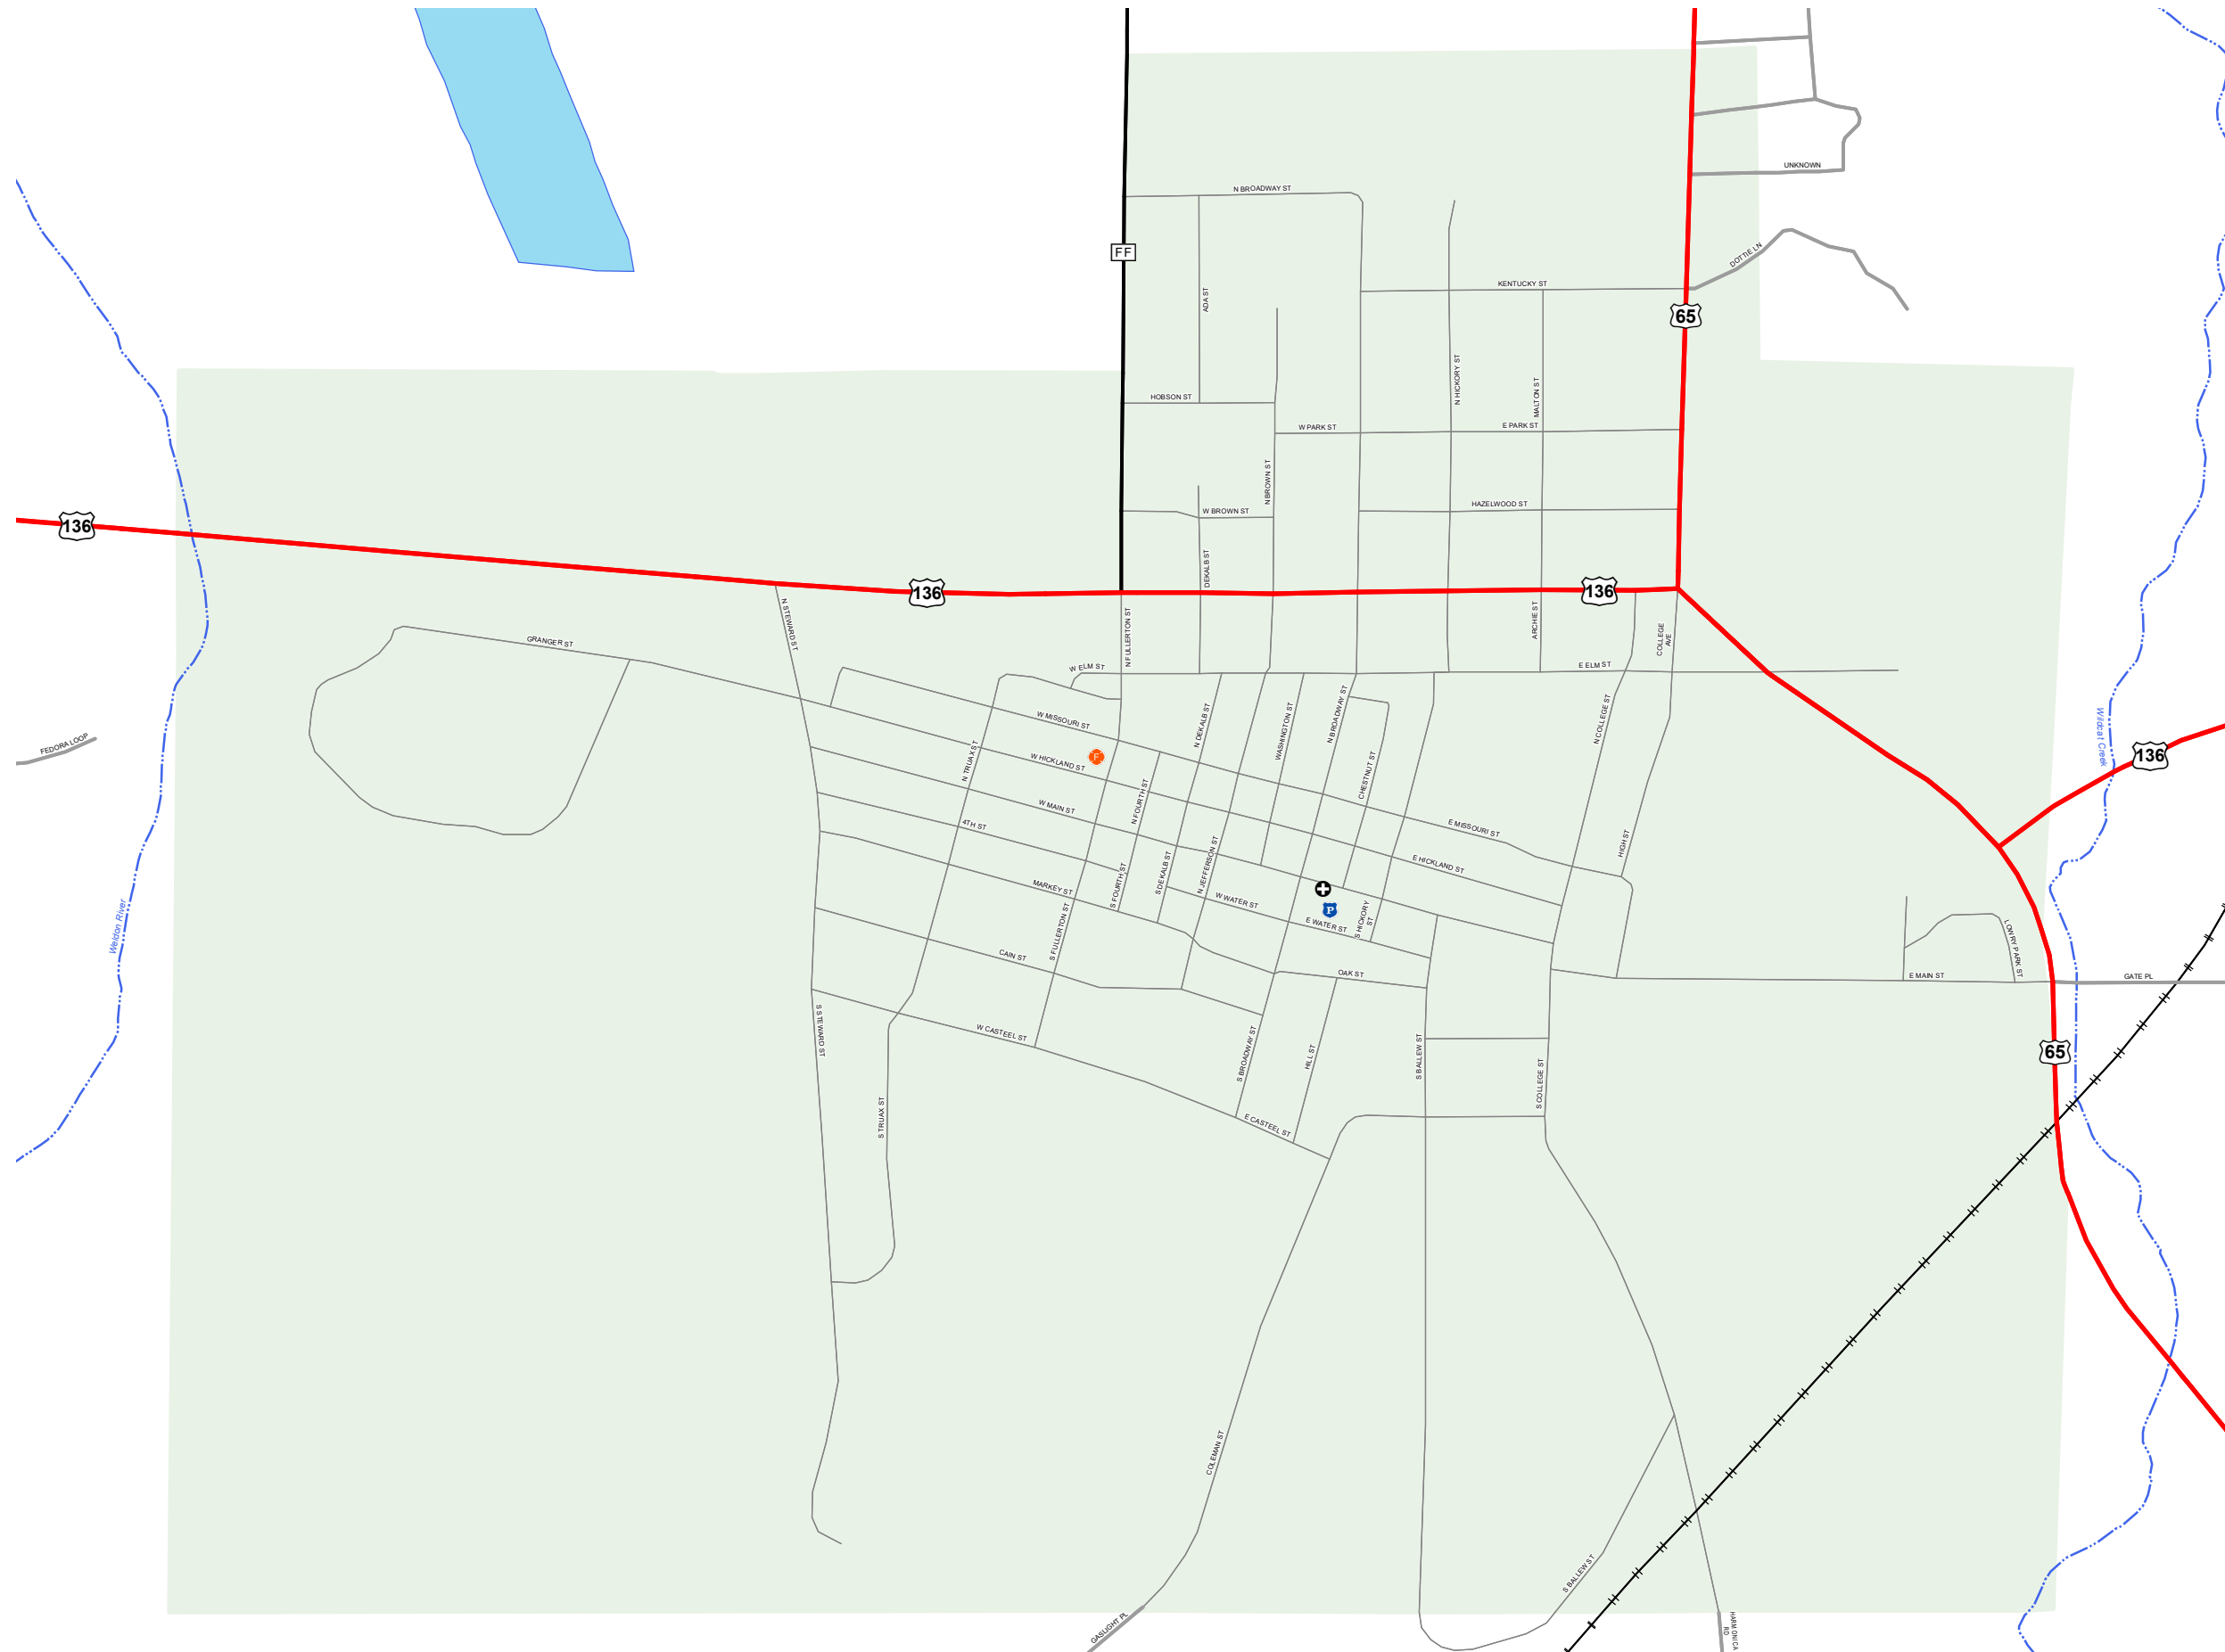

PRINCETON

MERCER COUNTY

MISSOURI

NORTHWEST DISTRICT

2021

Legend

- Interstate
- Interstate Loop
- US Route
- Business Route
- Missouri Route
- Letter Route
- County Road
- Railroad
- City Street
- Other Routes
- River or Stream
- Lake or Large River
- City Limits
- Surrounding City Limits
- County Boundary
- Metrolink Lines
- Fire Department
- Local Law Enforcement
- MSHP Office
- ★ Missouri State Capitol
- County Courthouse
- Hospitals
- MoDOT Office
- MoDOT Maintenance Building
- ⚰ Cemeteries
- ✈ Public Airports
- Amtrak Stations
- Metrolink Stations

MISSOURI DEPARTMENT OF TRANSPORTATION
 TRANSPORTATION PLANNING
 1-888-ASK-MODOT
 WWW.MODOT.ORG
 AUGUST 2021