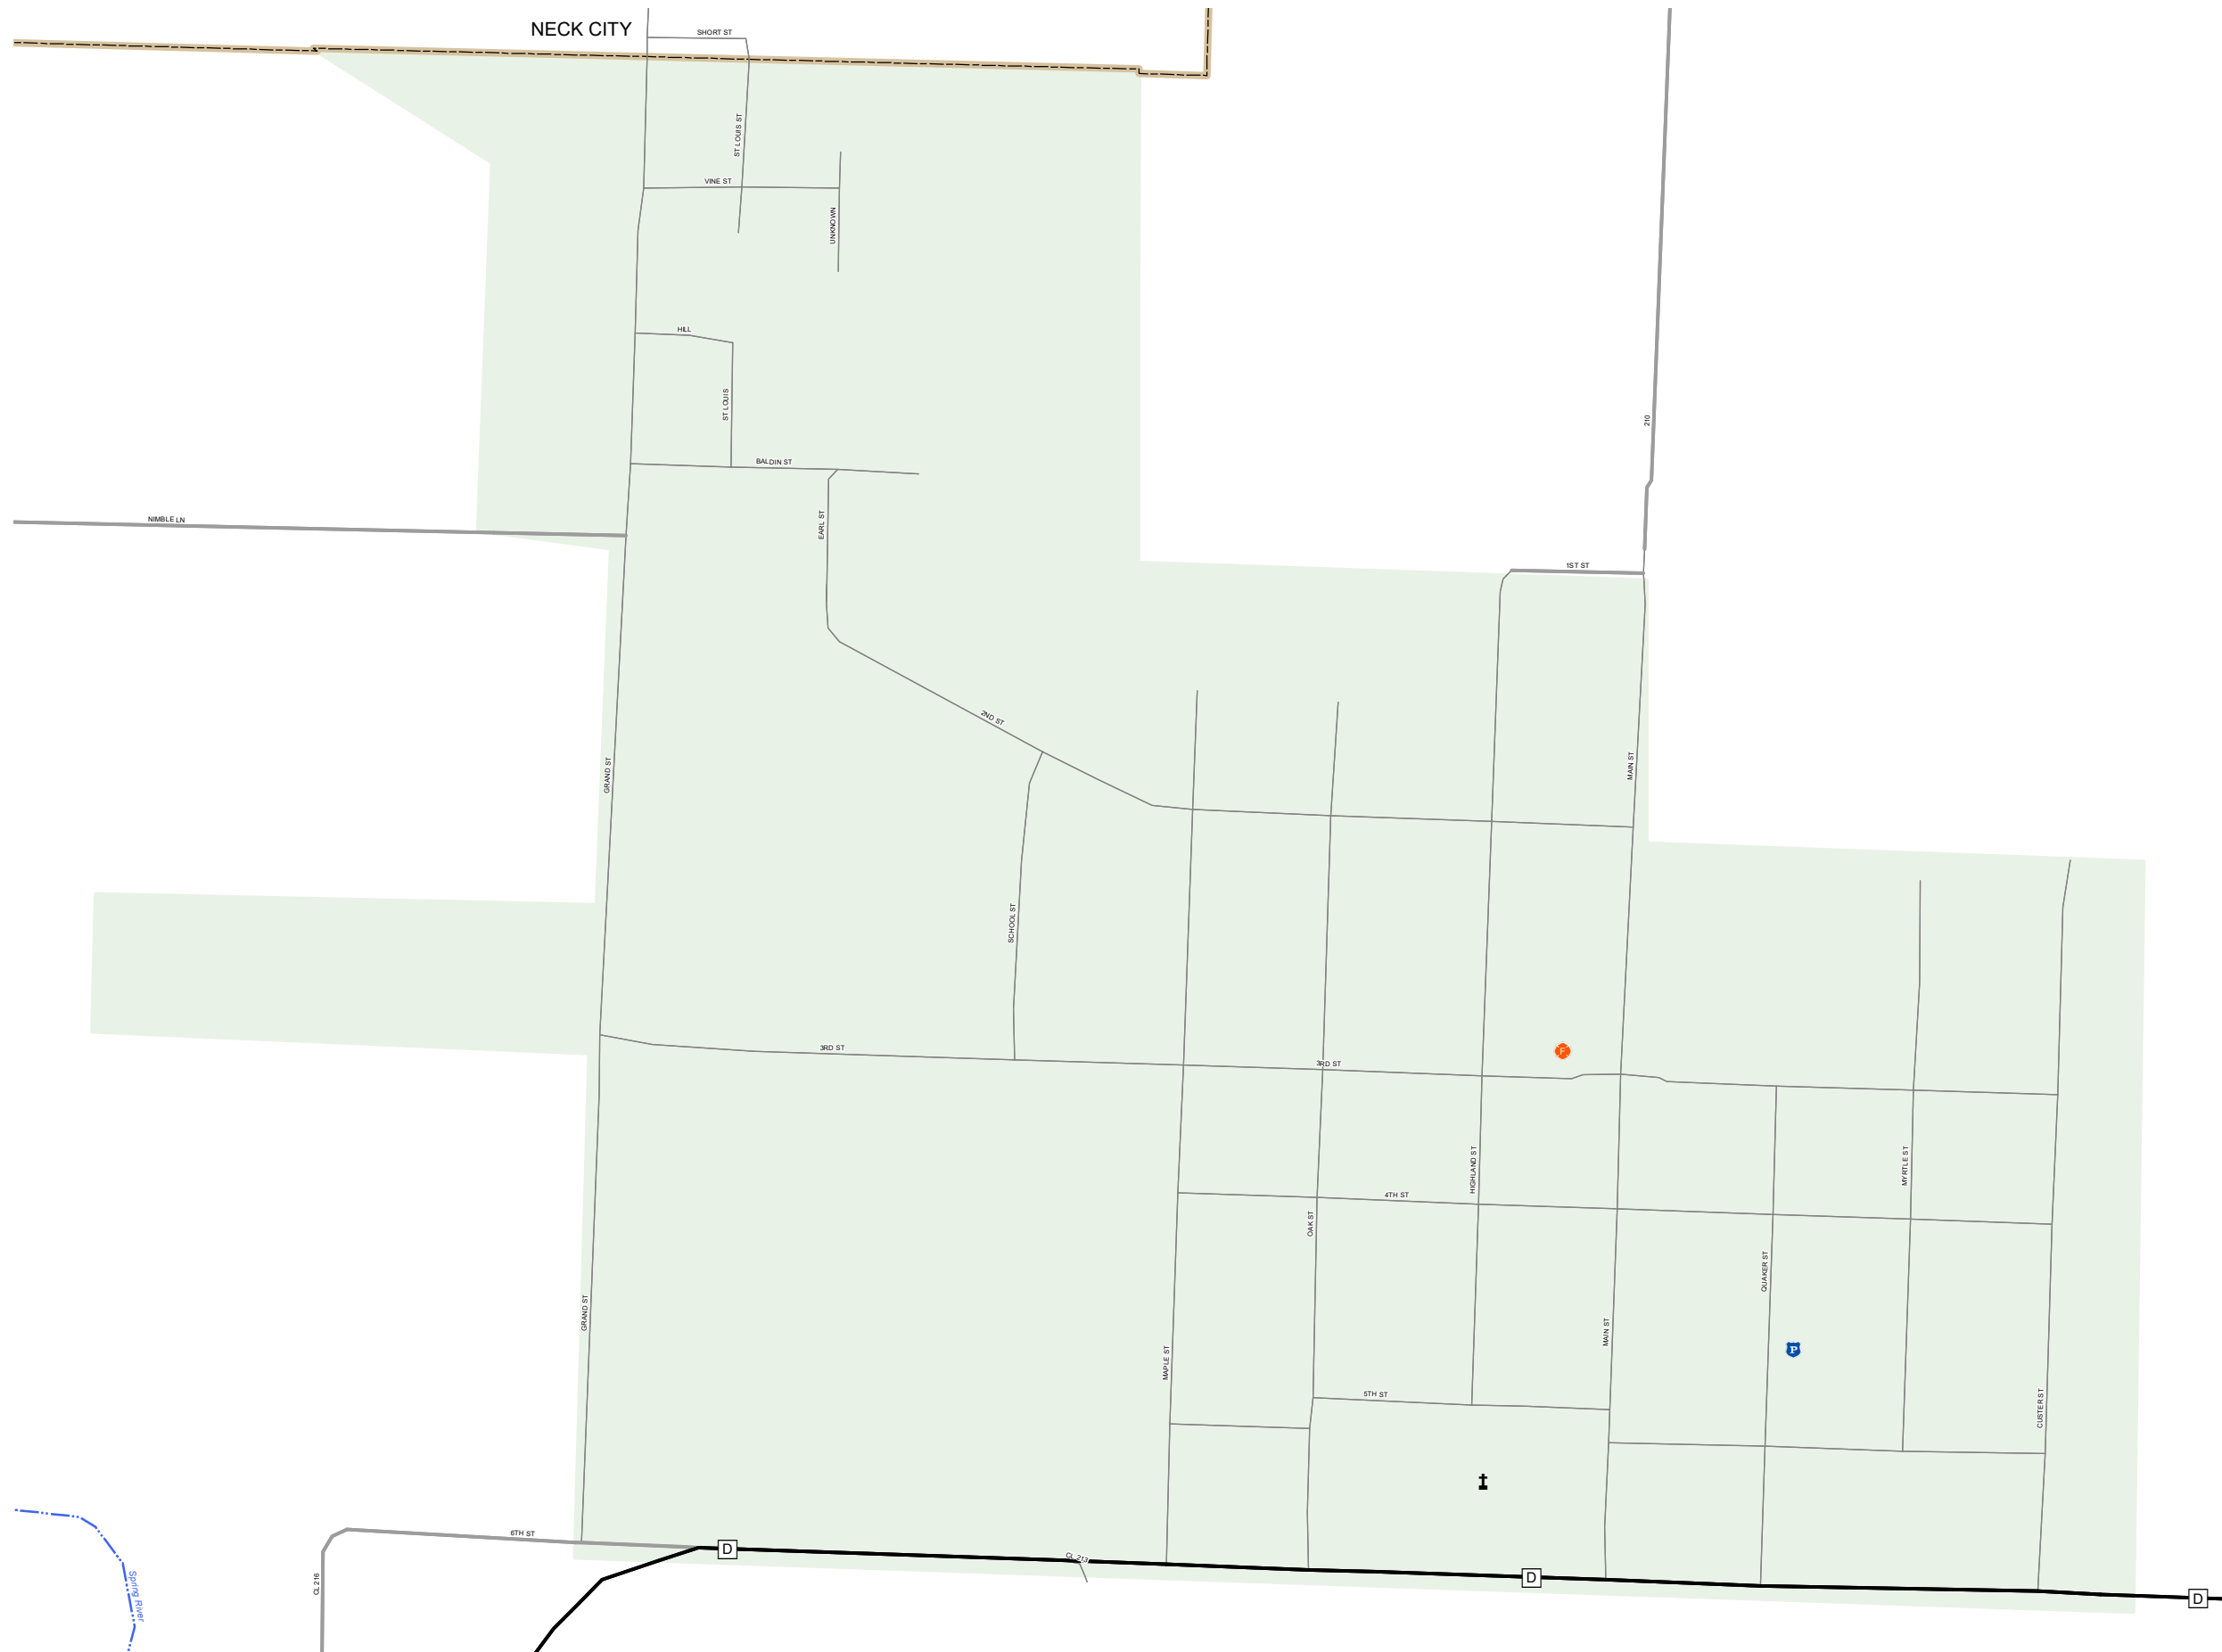

PURCELL

JASPER COUNTY

MISSOURI

SOUTHWEST DISTRICT

2021

Legend

- Interstate
- Interstate Loop
- US Route
- Business Route
- Missouri Route
- Letter Route
- County Road
- Railroad
- City Street
- Other Routes
- River or Stream
- Lake or Large River
- City Limits
- Surrounding City Limits
- County Boundary
- Metrolink Lines
- Fire Department
- Local Law Enforcement
- MSHP Office
- Missouri State Capitol
- County Courthouse
- Hospitals
- MoDOT Office
- MoDOT Maintenance Building
- Cemeteries
- Public Airports
- Amtrak Stations
- Metrolink Stations