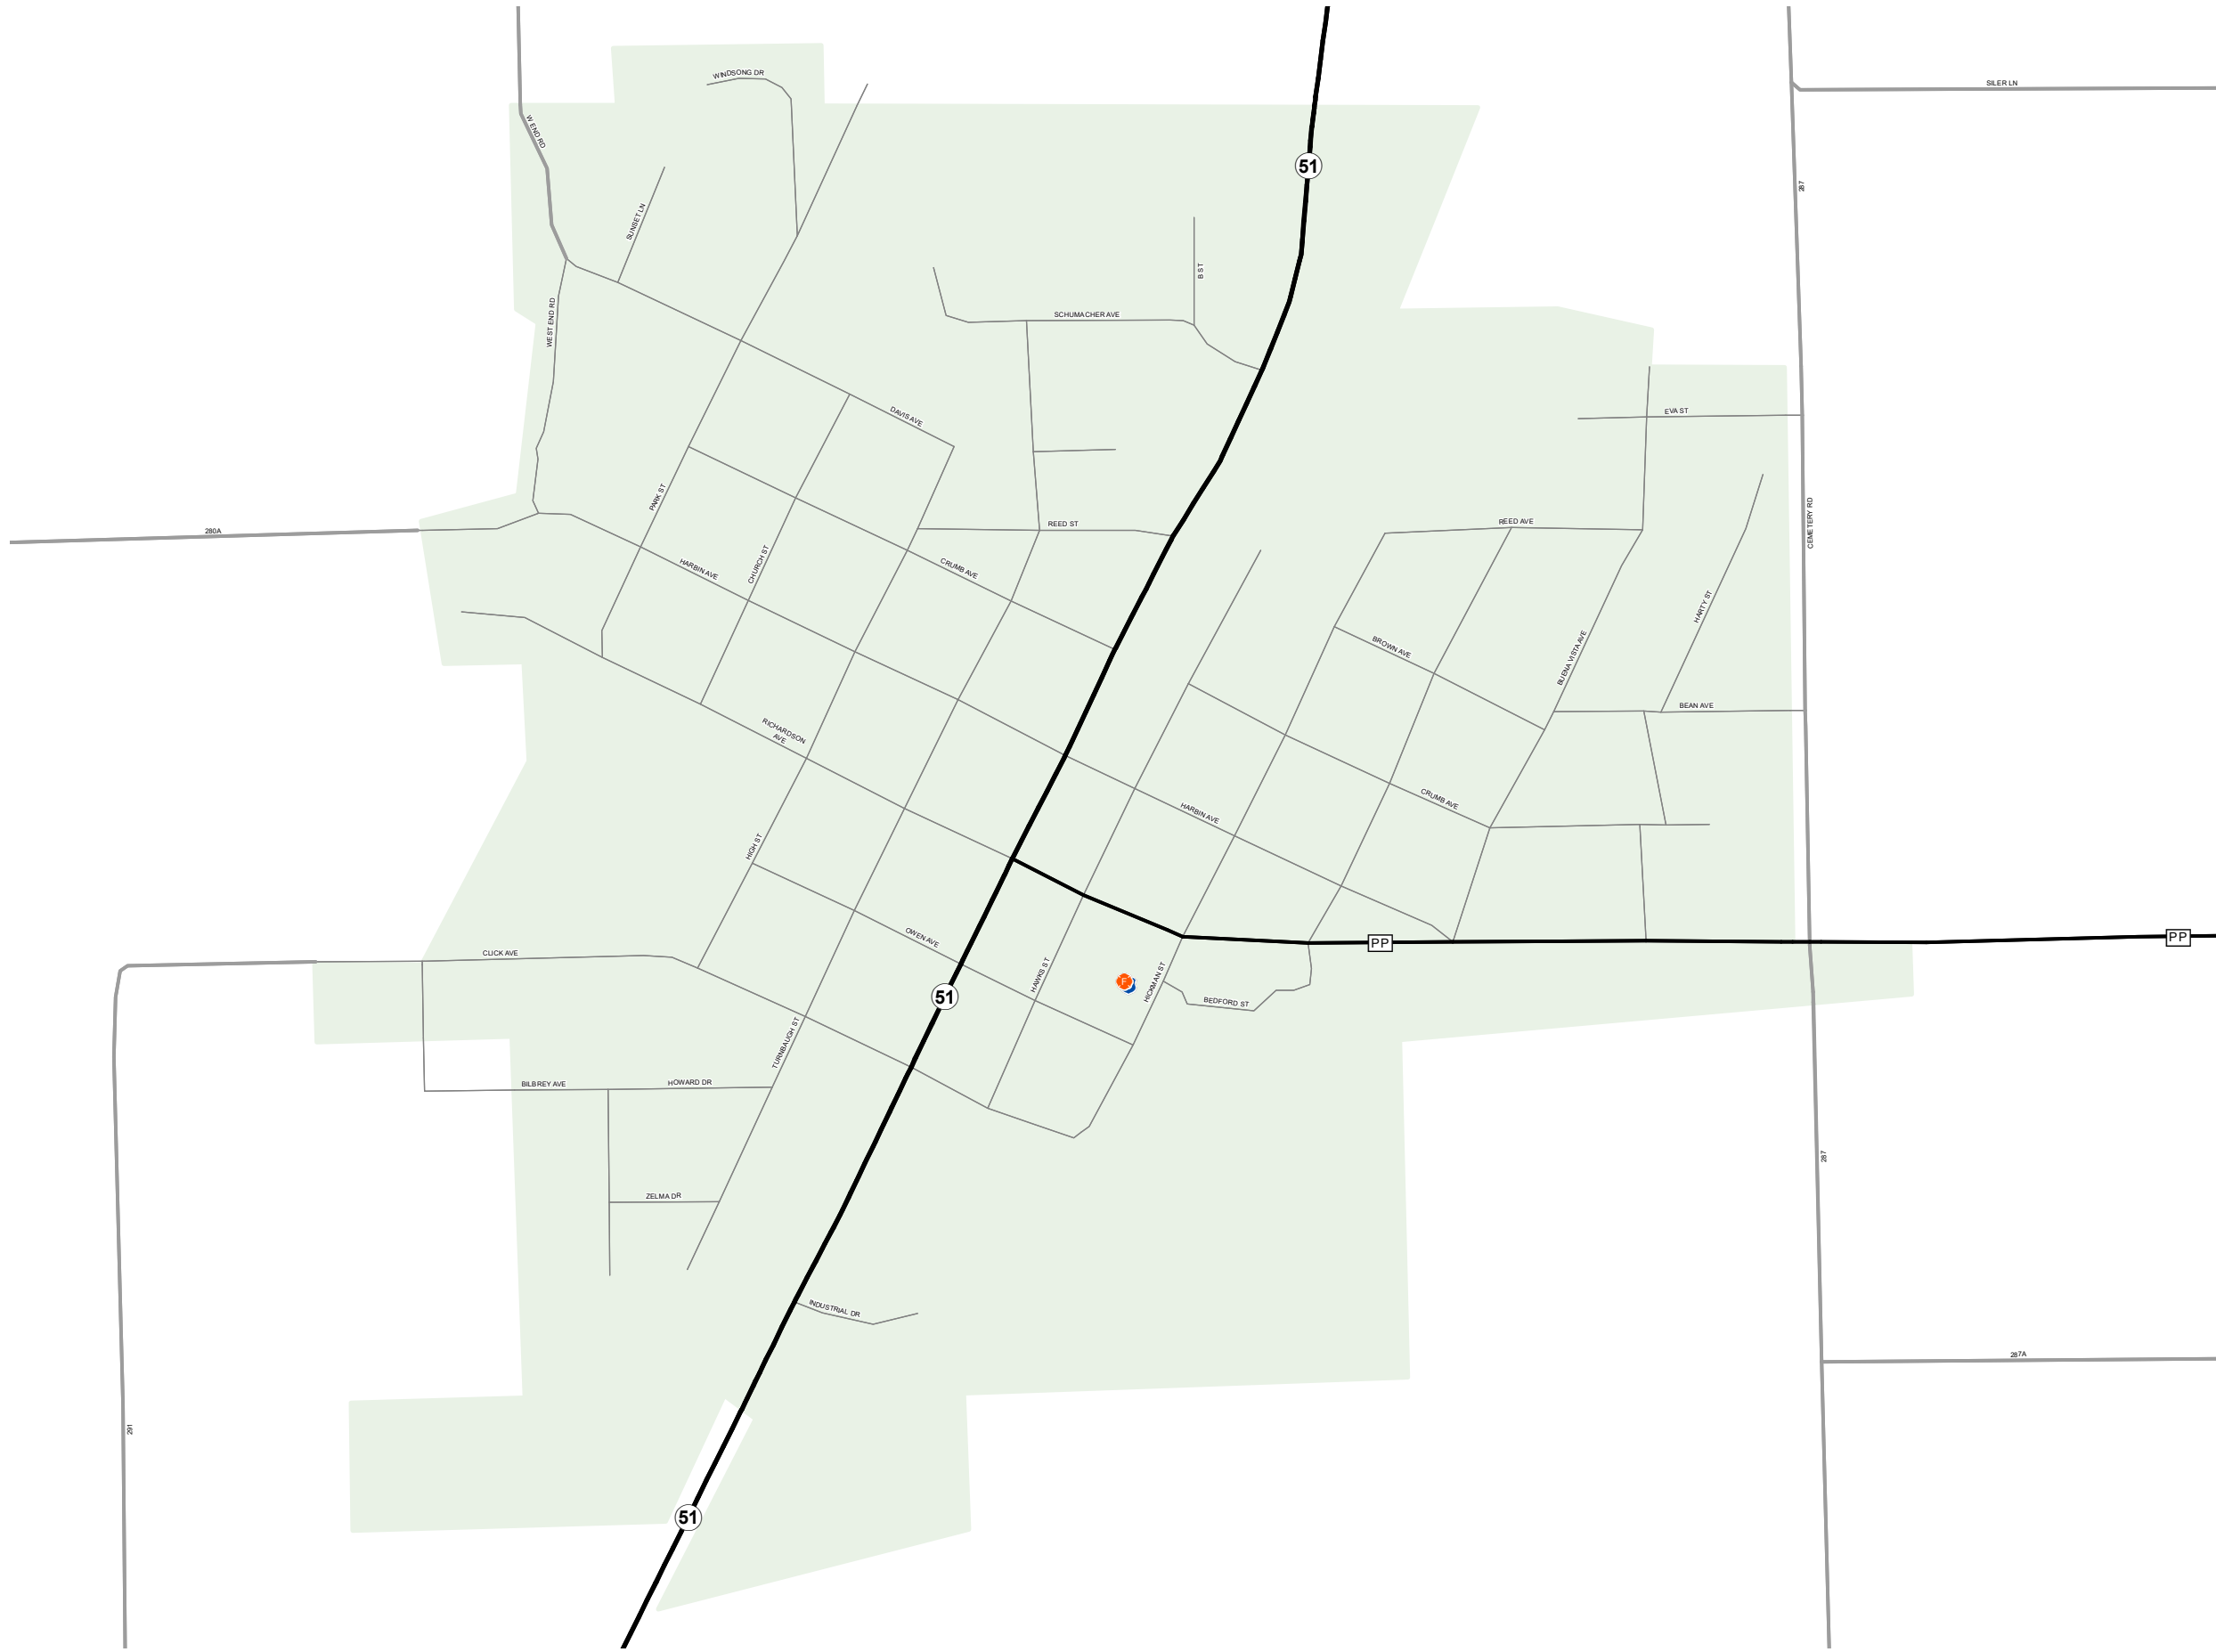

PUXICO

STODDARD COUNTY

MISSOURI

SOUTHEAST DISTRICT

2021

Legend

- Interstate
- Interstate Loop
- US Route
- Business Route
- Missouri Route
- Letter Route
- County Road
- Railroad
- City Street
- Other Routes
- River or Stream
- Lake or Large River
- City Limits
- Surrounding City Limits
- County Boundary
- Metrolink Lines
- Fire Department
- Local Law Enforcement
- MSHP Office
- Missouri State Capitol
- County Courthouse
- Hospitals
- MoDOT Office
- MoDOT Maintenance Building
- Cemeteries
- Public Airports
- Amtrak Stations
- Metrolink Stations