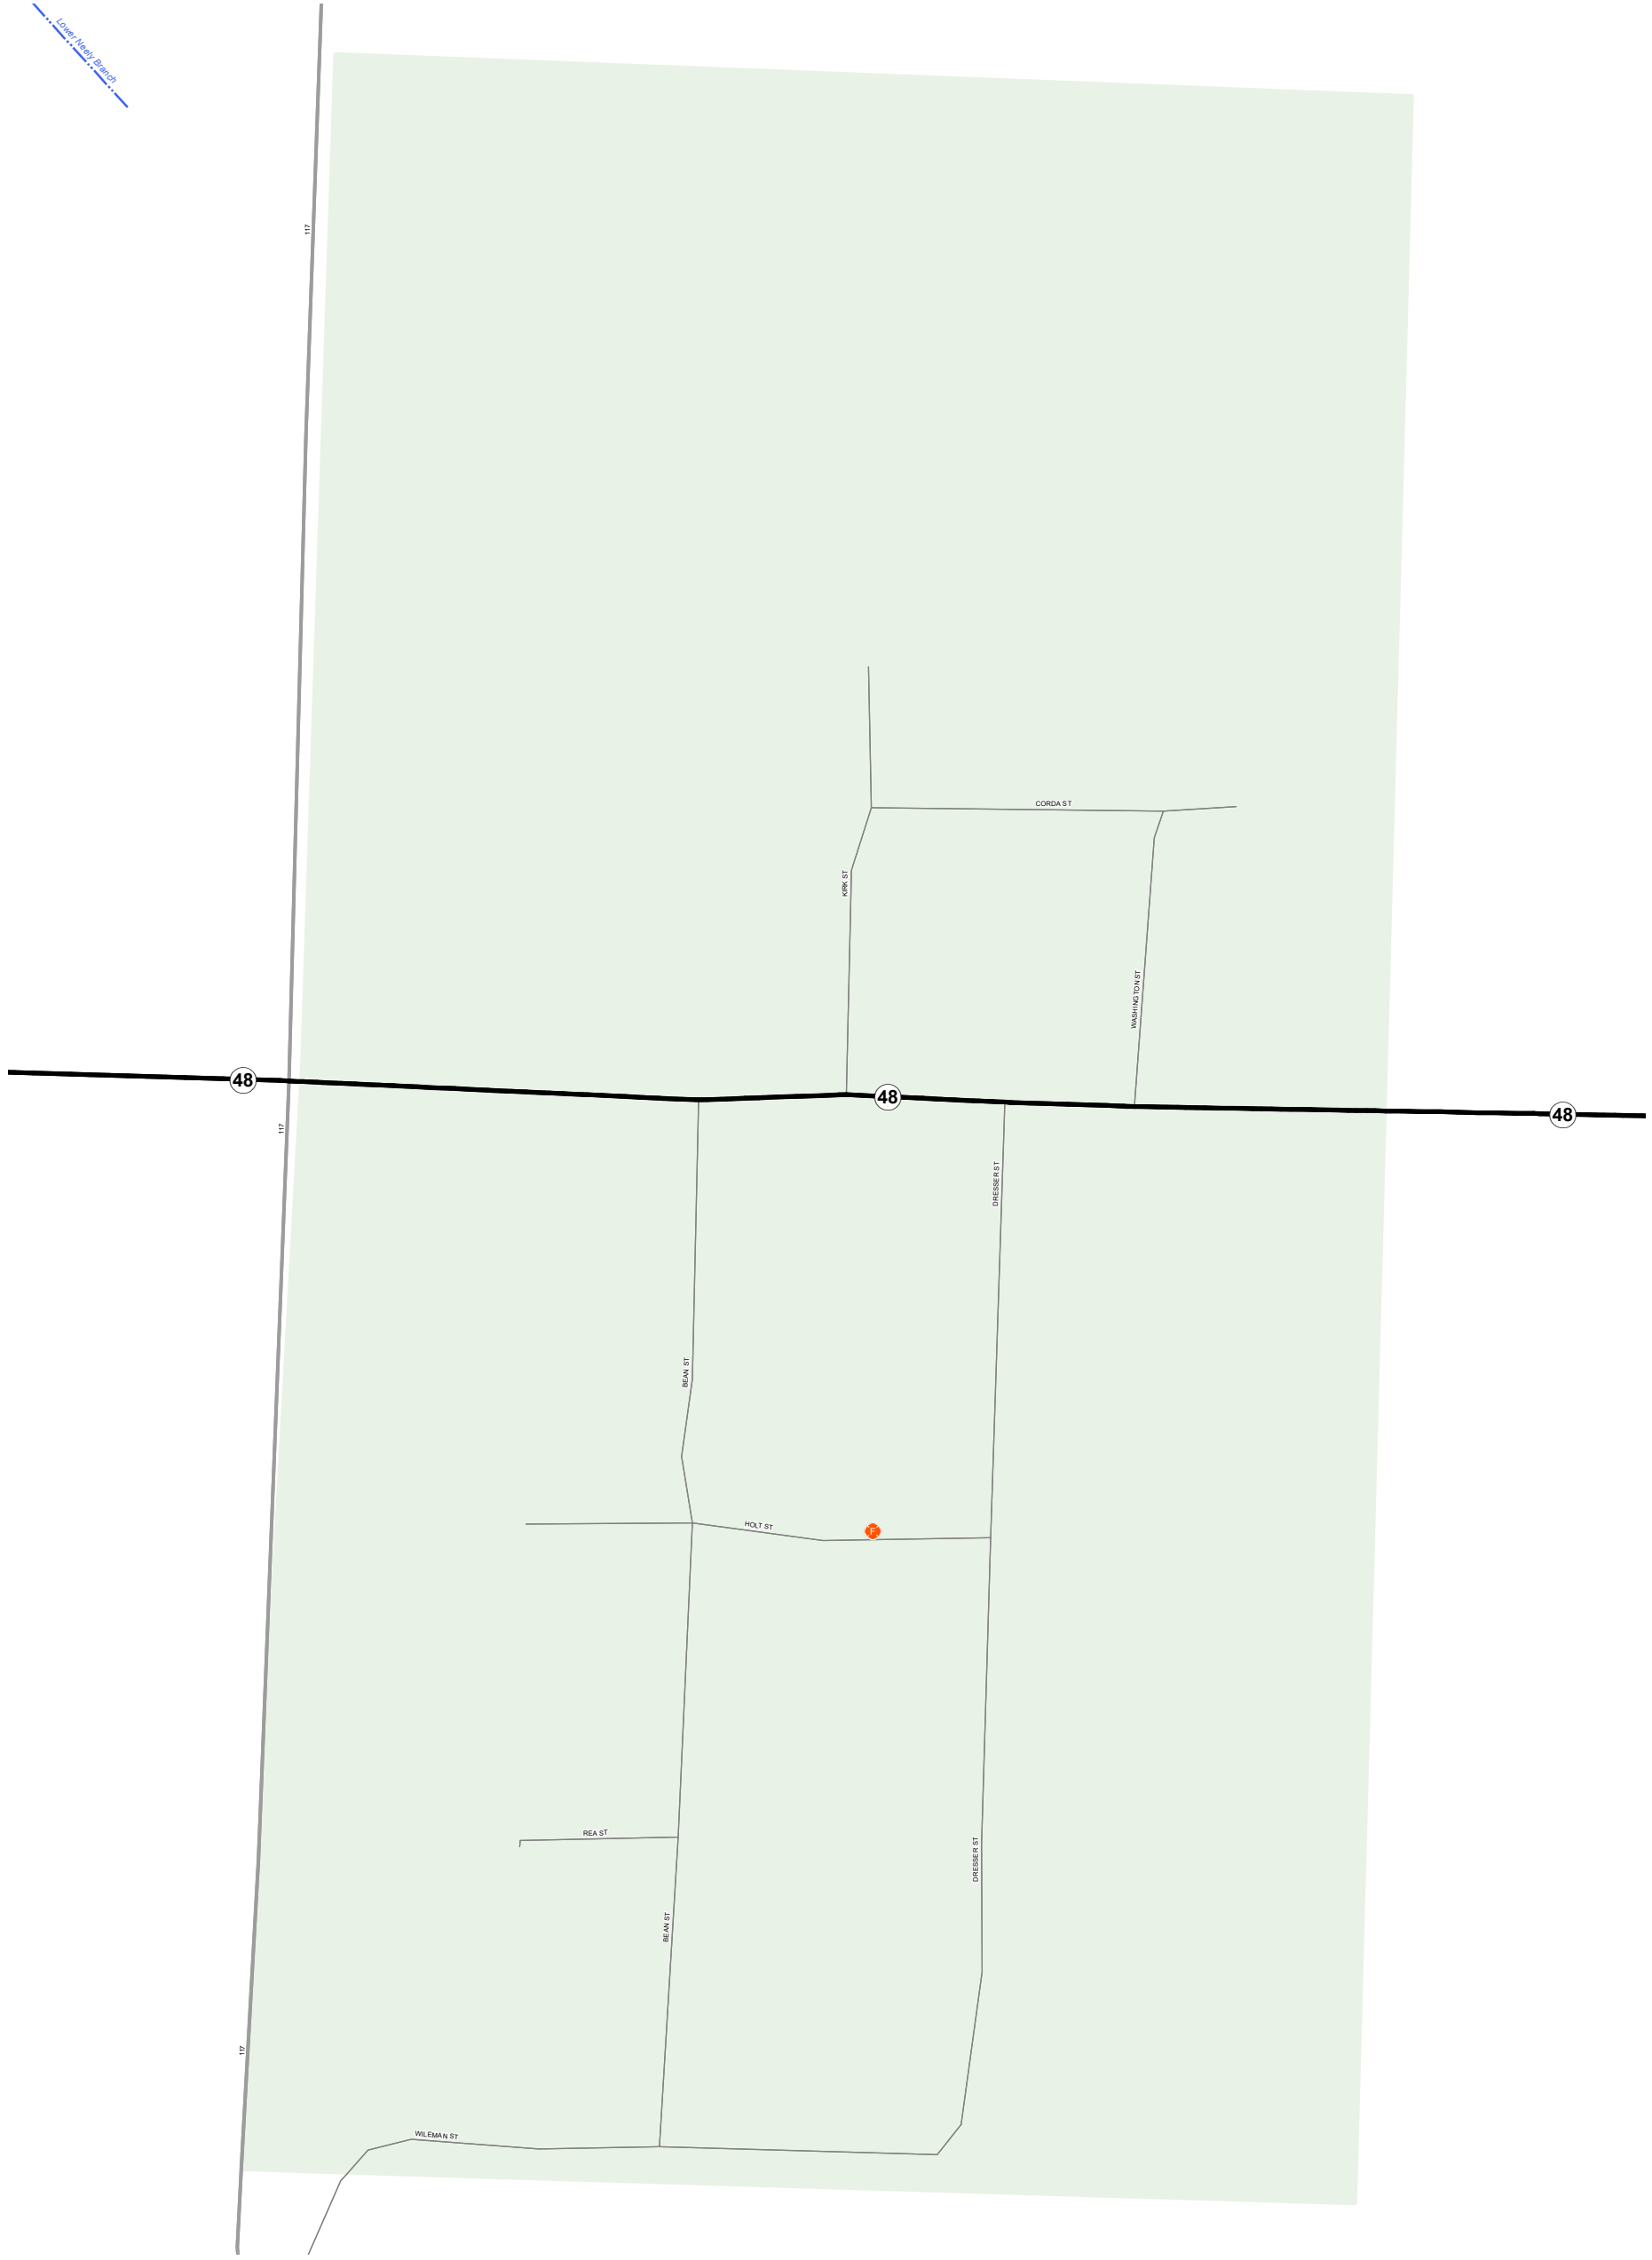

Lower Mersey Branch

ANDREW COUNTY
MISSOURI
NORTHWEST DISTRICT
2021

Map Locator

REA

- Legend**
- Interstate
 - Interstate Loop
 - US Route
 - Business Route
 - Missouri Route
 - Letter Route
 - County Road
 - Railroad
 - City Street
 - Other Routes
 - River or Stream
 - Lake or Large River
 - City Limits
 - Surrounding City Limits
 - County Boundary
 - Metrolink Lines
 - Fire Department
 - Local Law Enforcement
 - MSHP Office
 - Missouri State Capitol
 - County Courthouse
 - Hospitals
 - MoDOT Office
 - MoDOT Maintenance Building
 - Cemeteries
 - Public Airports
 - Amtrak Stations
 - Metrolink Stations