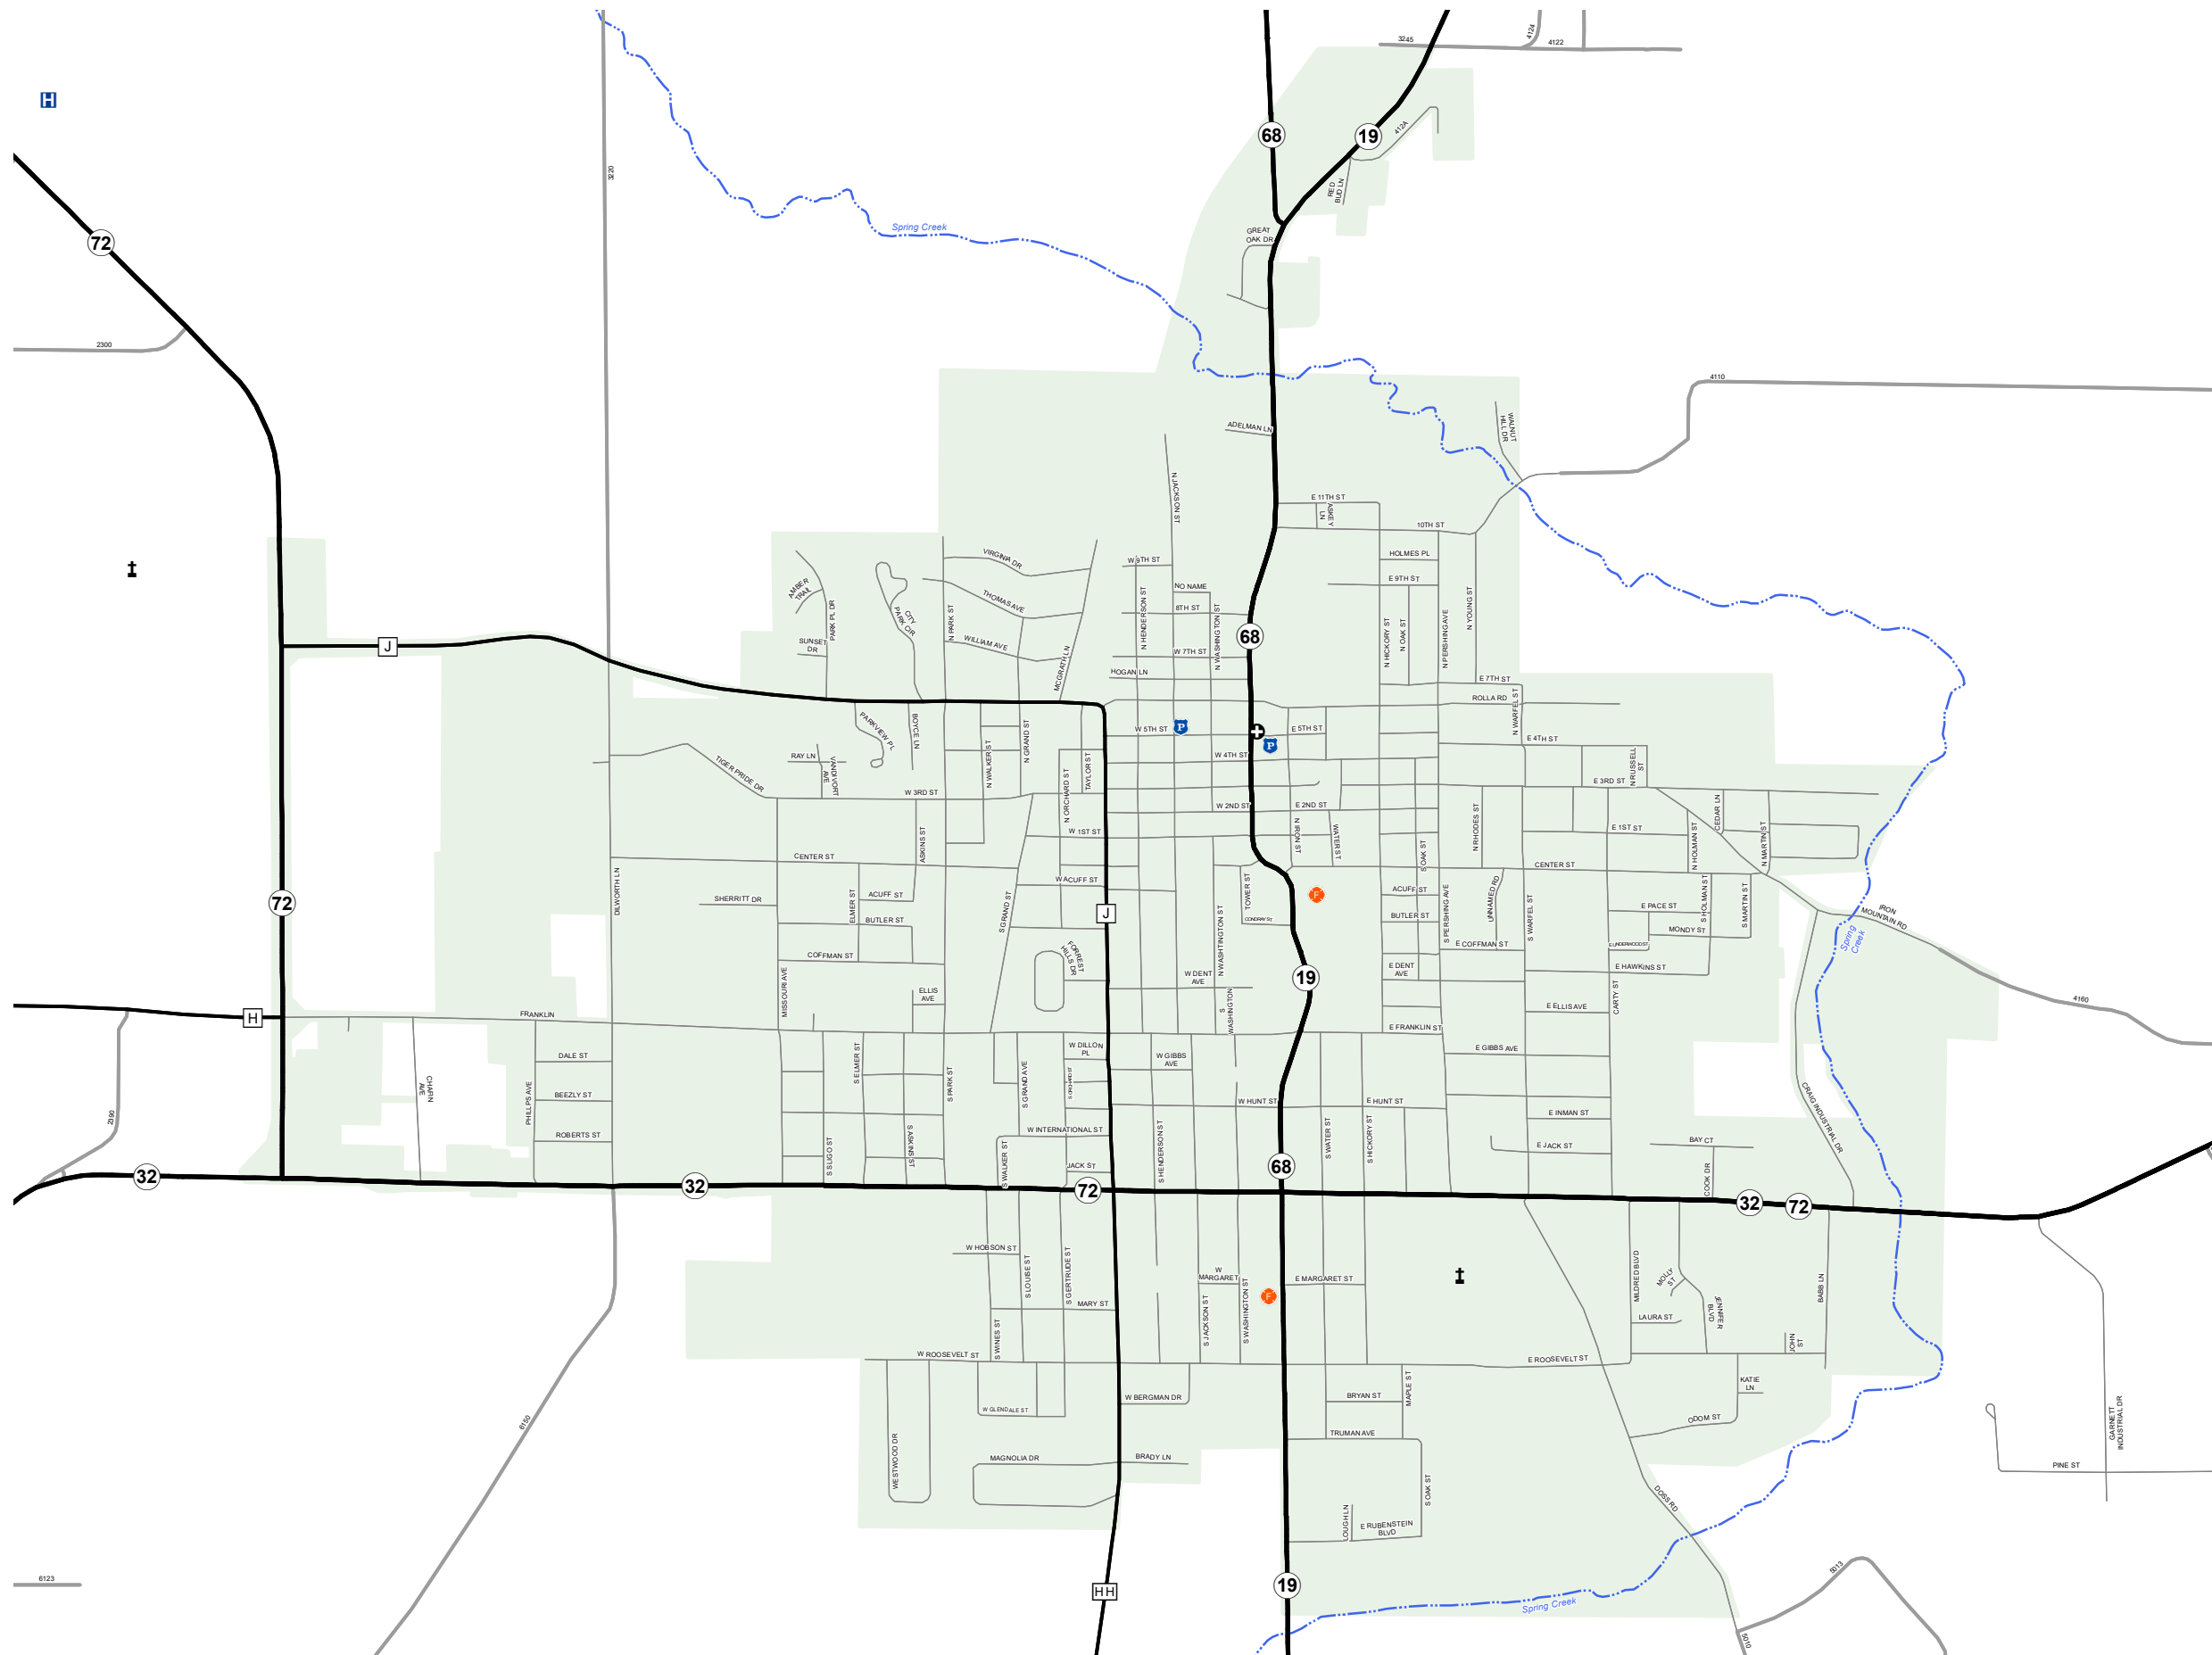

SALEM

DENT COUNTY

MISSOURI

CENTRAL DISTRICT

2021

Legend

- Interstate
- Interstate Loop
- US Route
- Business Route
- Missouri Route
- Letter Route
- County Road
- Railroad
- City Street
- Other Routes
- River or Stream
- Lake or Large River
- City Limits
- Surrounding City Limits
- County Boundary
- Metrolink Lines
- Fire Department
- Local Law Enforcement
- MSHP Office
- ★ Missouri State Capitol
- County Courthouse
- Hospitals
- MoDOT Office
- MoDOT Maintenance Building
- † Cemeteries
- ✈ Public Airports
- Amtrak Stations
- Metrolink Stations