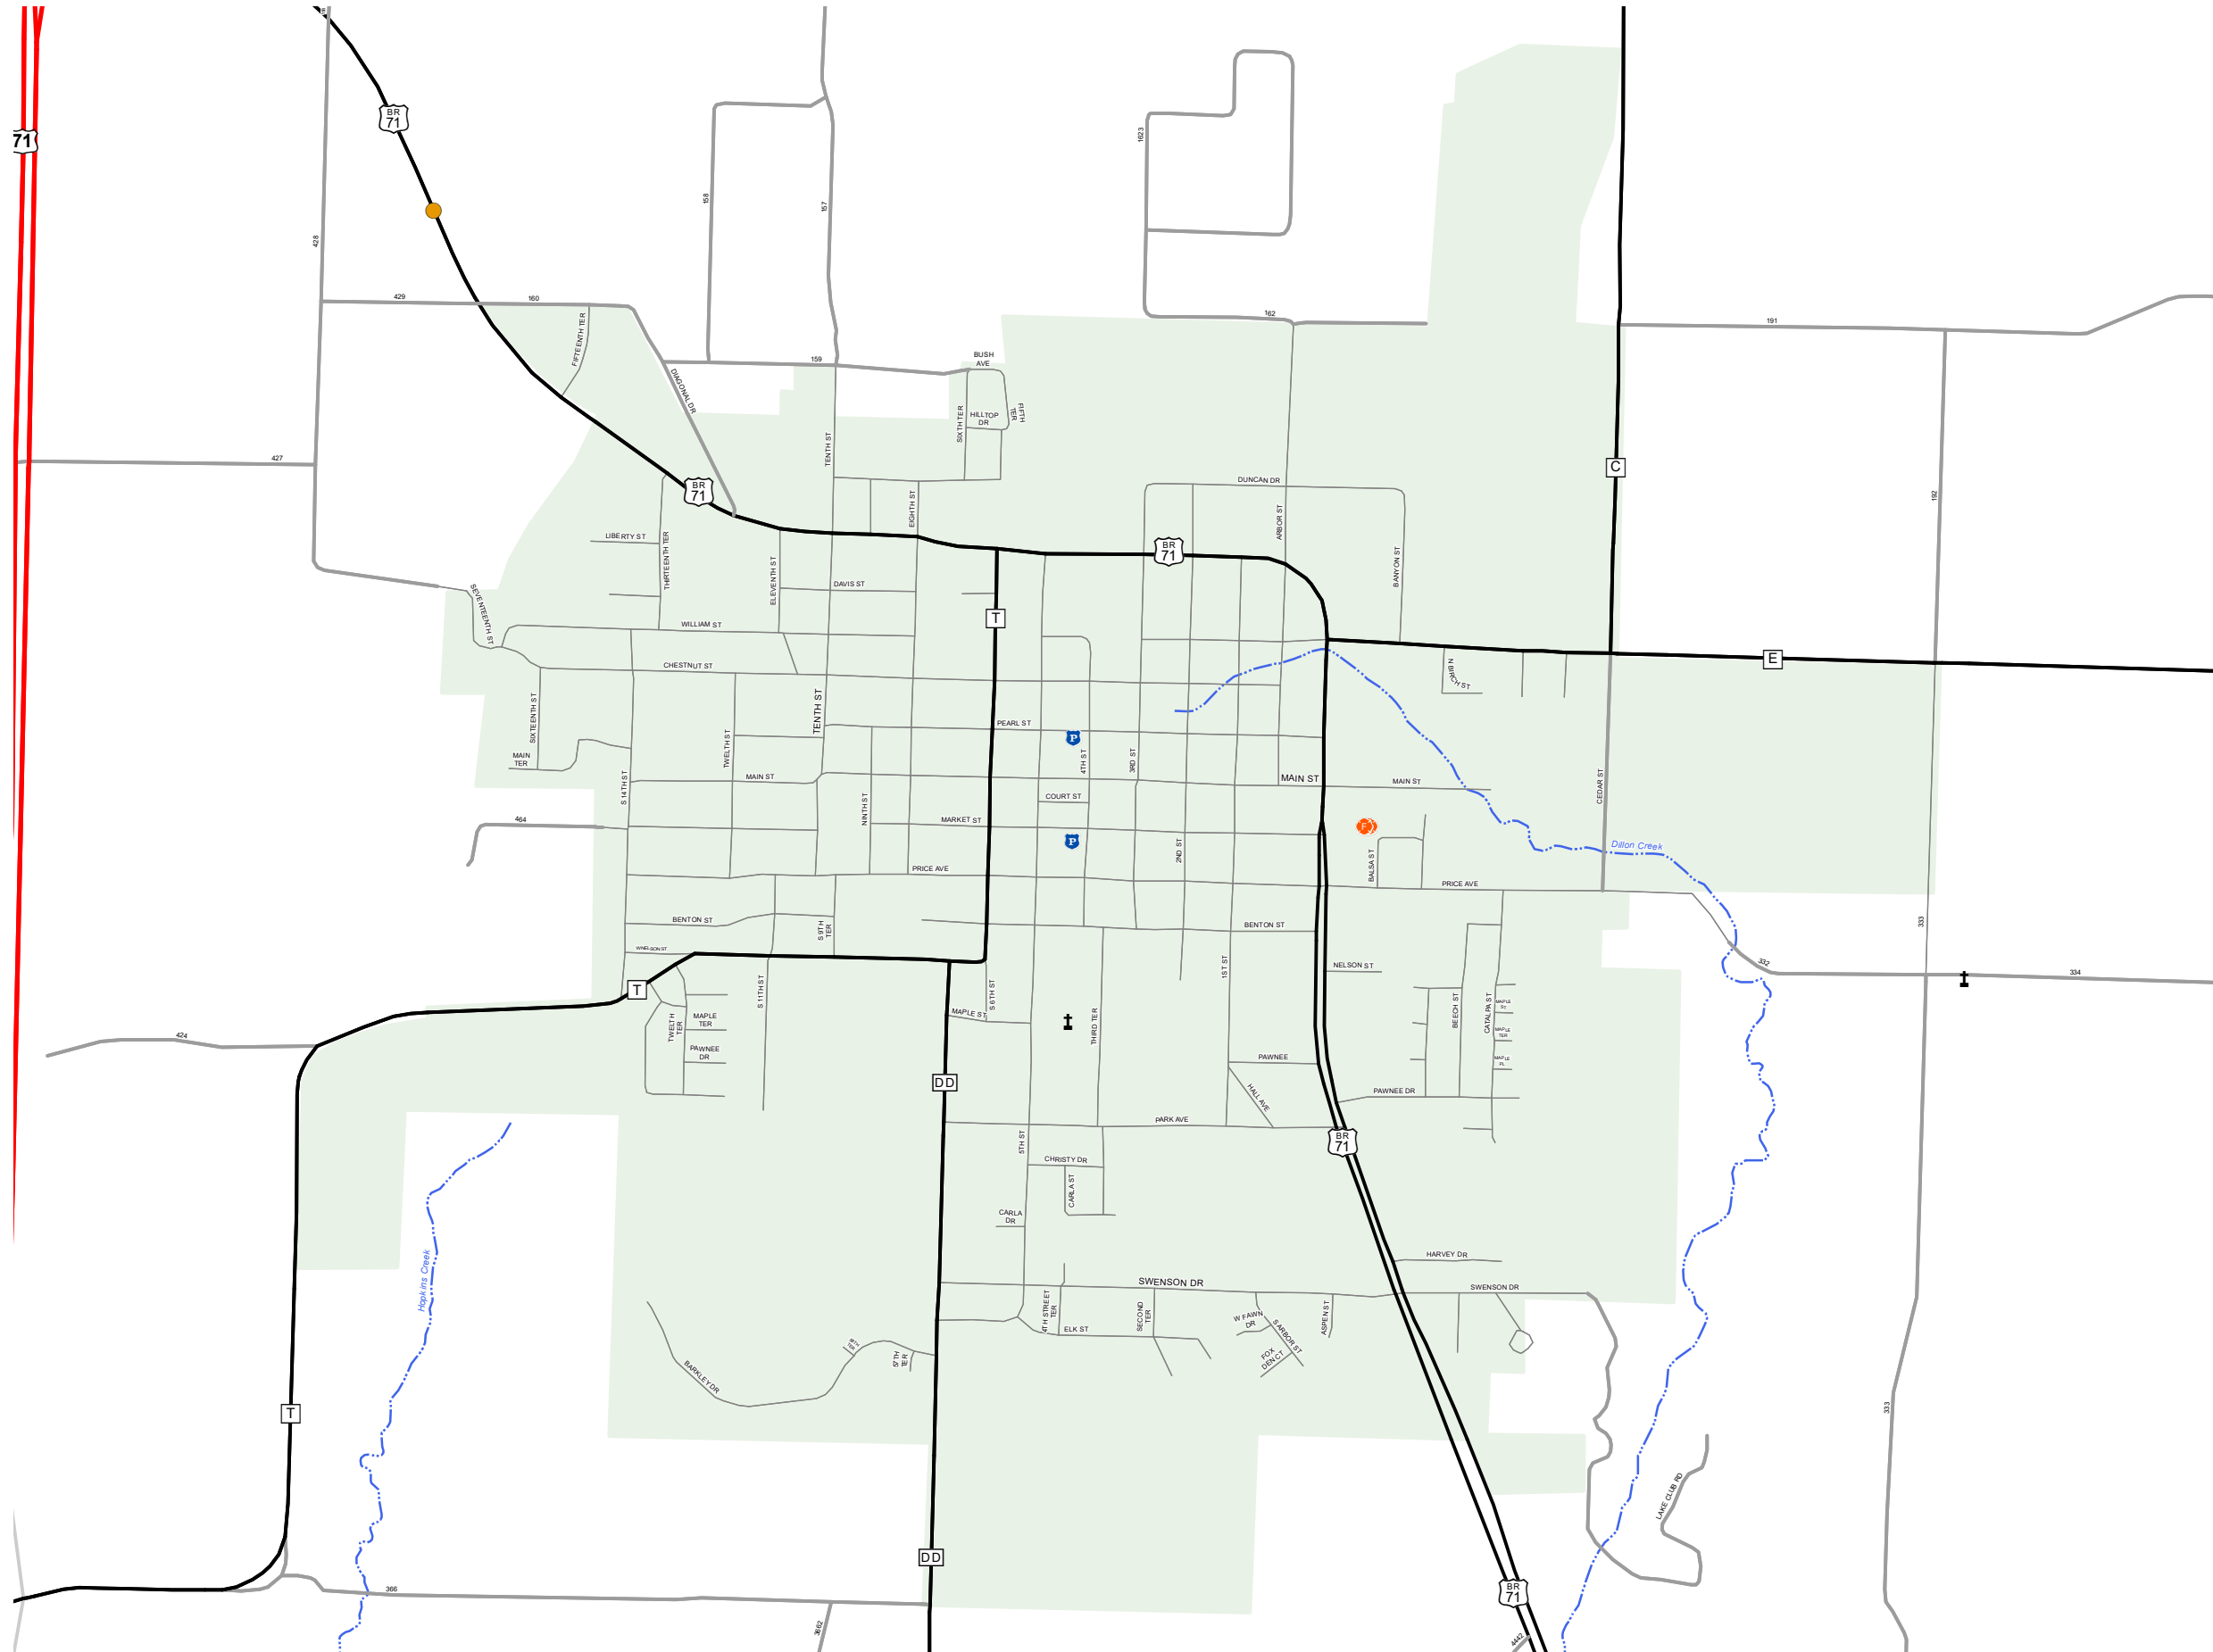

# SAVANNAH

ANDREW COUNTY

MISSOURI

NORTHWEST DISTRICT

2021

### Legend

- Interstate
- Interstate Loop
- US Route
- Business Route
- Missouri Route
- Letter Route
- County Road
- Railroad
- City Street
- Other Routes
- River or Stream
- Lake or Large River
- City Limits
- Surrounding City Limits
- County Boundary
- MetroLink Lines
- Fire Department
- Local Law Enforcement
- MSHP Office
- Missouri State Capitol
- County Courthouse
- Hospitals
- MoDOT Office
- MoDOT Maintenance Building
- Cemeteries
- Public Airports
- Amtrak Stations
- MetroLink Stations