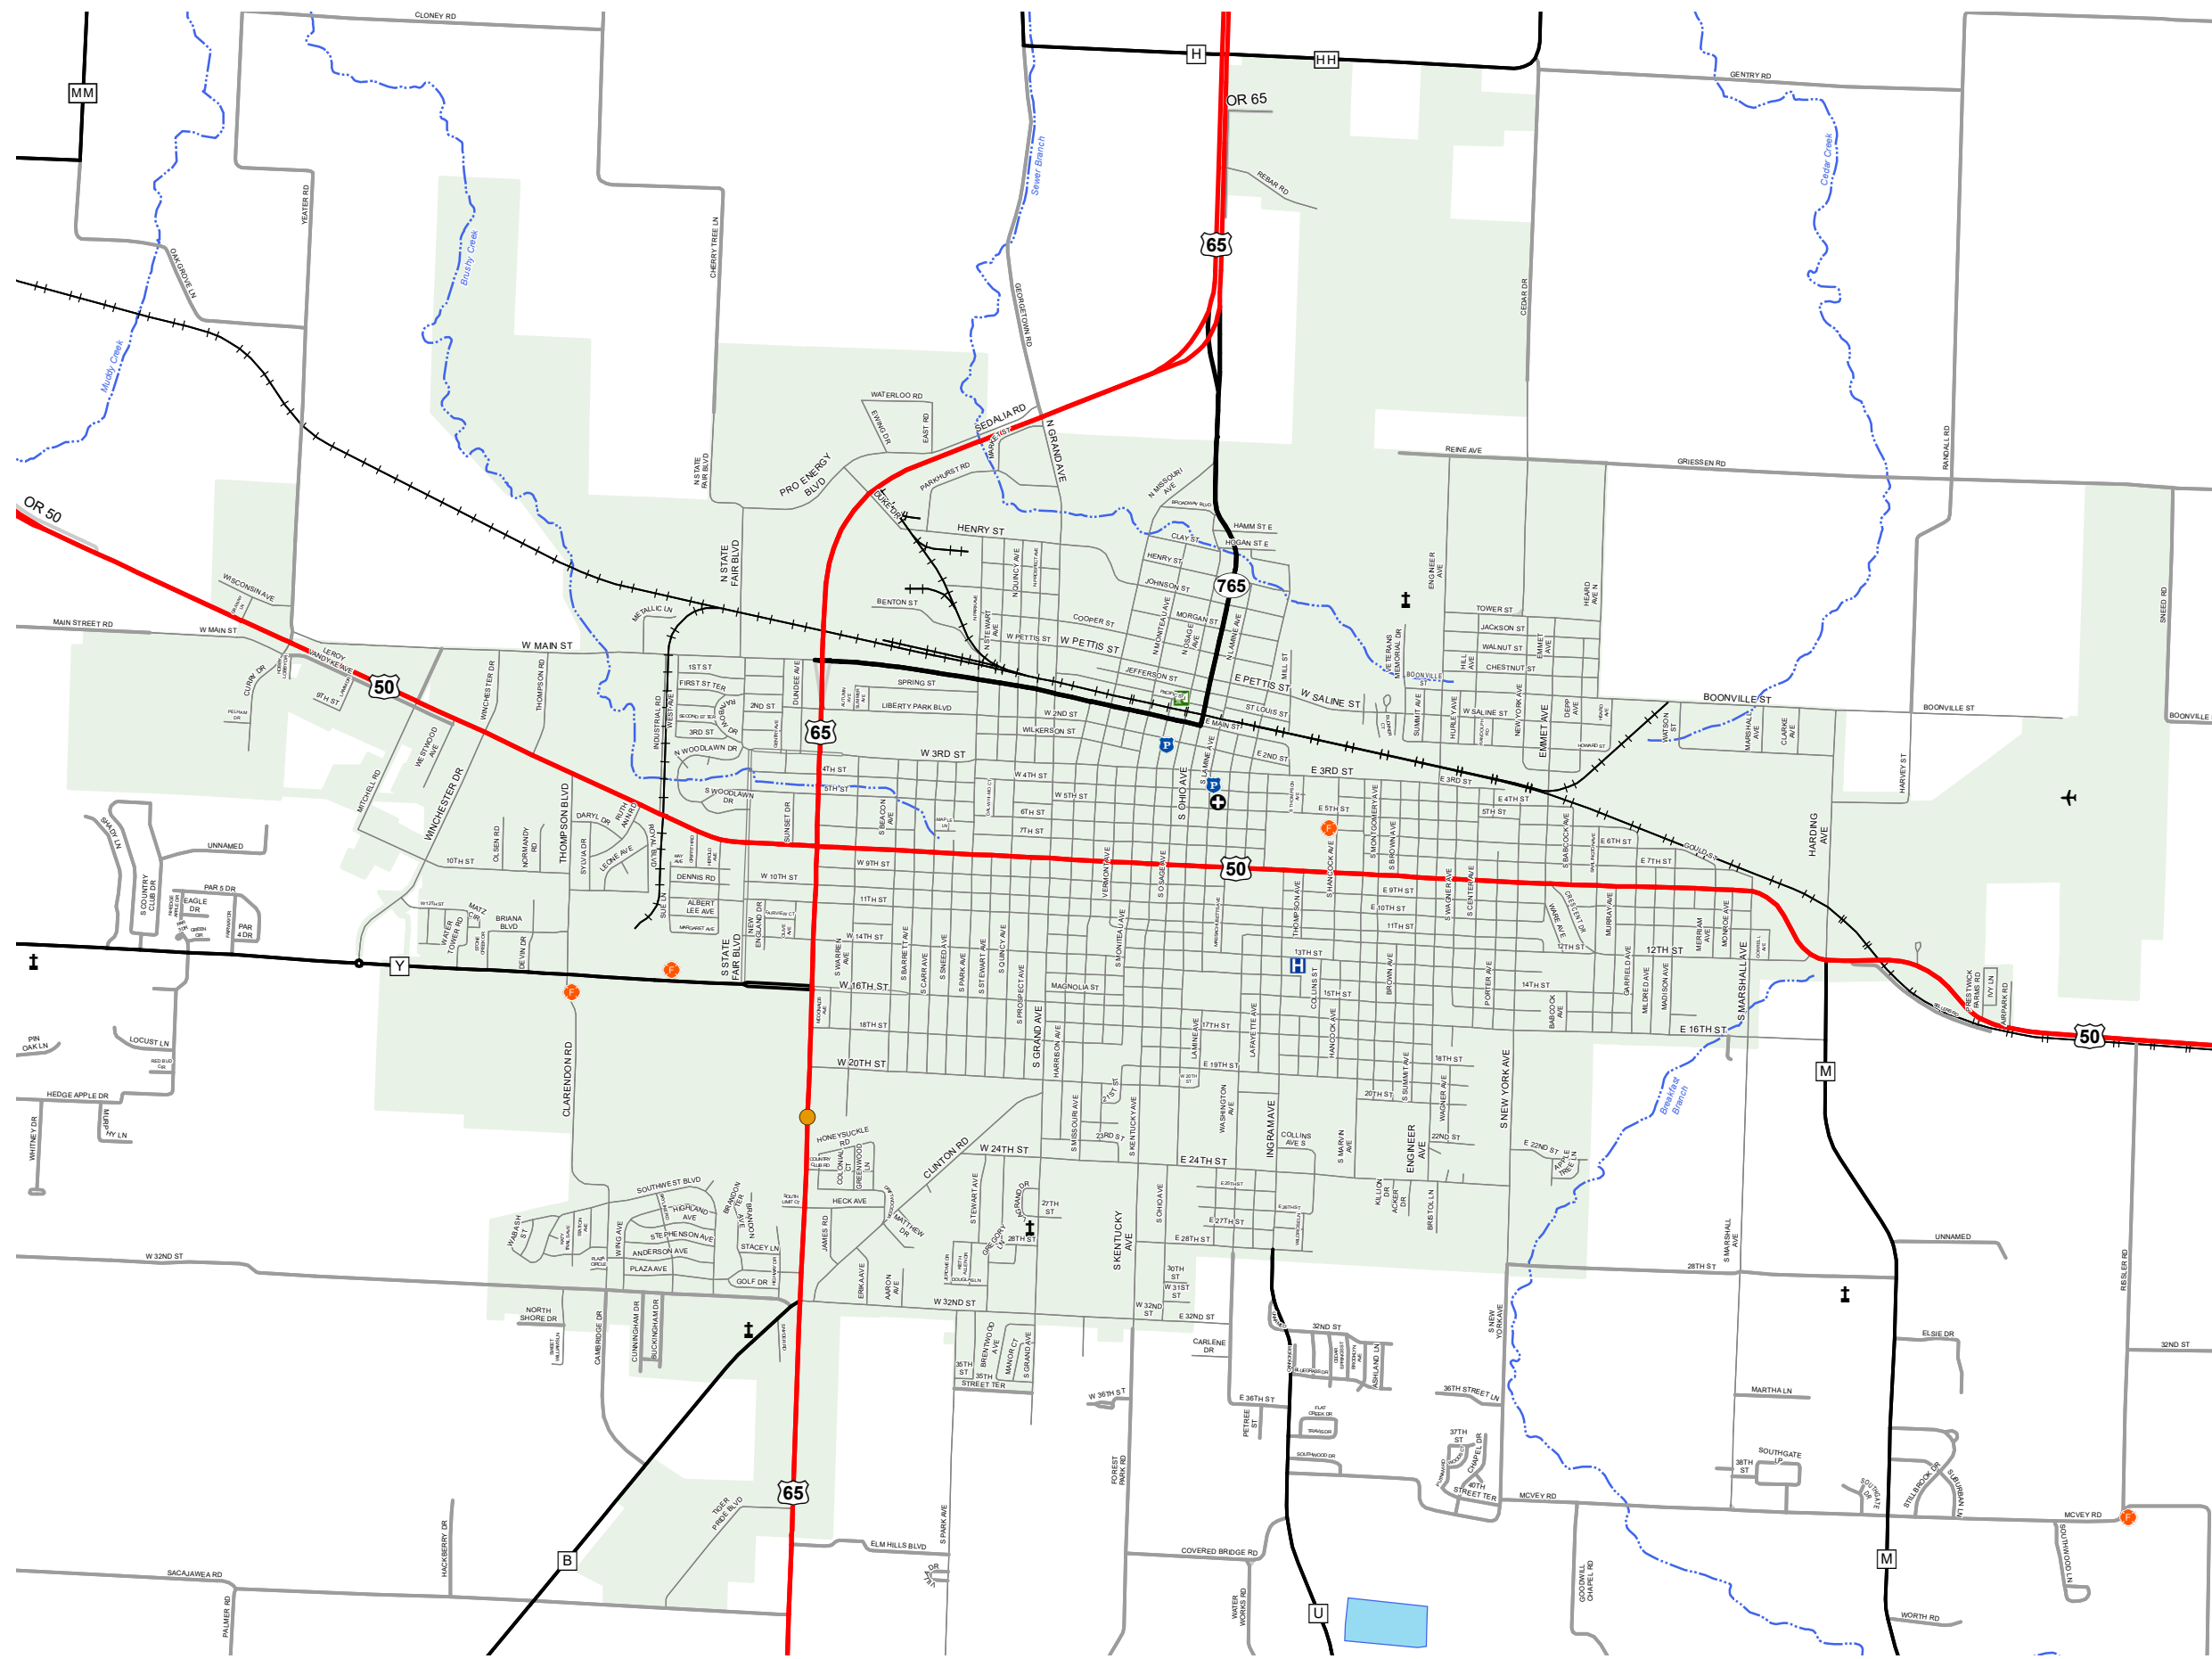

SEDALIA

PETTIS COUNTY

MISSOURI

KANSAS CITY DISTRICT

2021

Legend

- Interstate
- Interstate Loop
- US Route
- Business Route
- Missouri Route
- Letter Route
- County Road
- Railroad
- City Street
- Other Routes
- River or Stream
- Lake or Large River
- City Limits
- Surrounding City Limits
- County Boundary
- Metrolink Lines
- Fire Department
- Local Law Enforcement
- MSHP Office
- ★ Missouri State Capitol
- County Courthouse
- Hospitals
- Railroad
- MoDOT Office
- MoDOT Maintenance Building
- † Cemeteries
- ✈ Public Airports
- Amtrak Stations
- Metrolink Stations