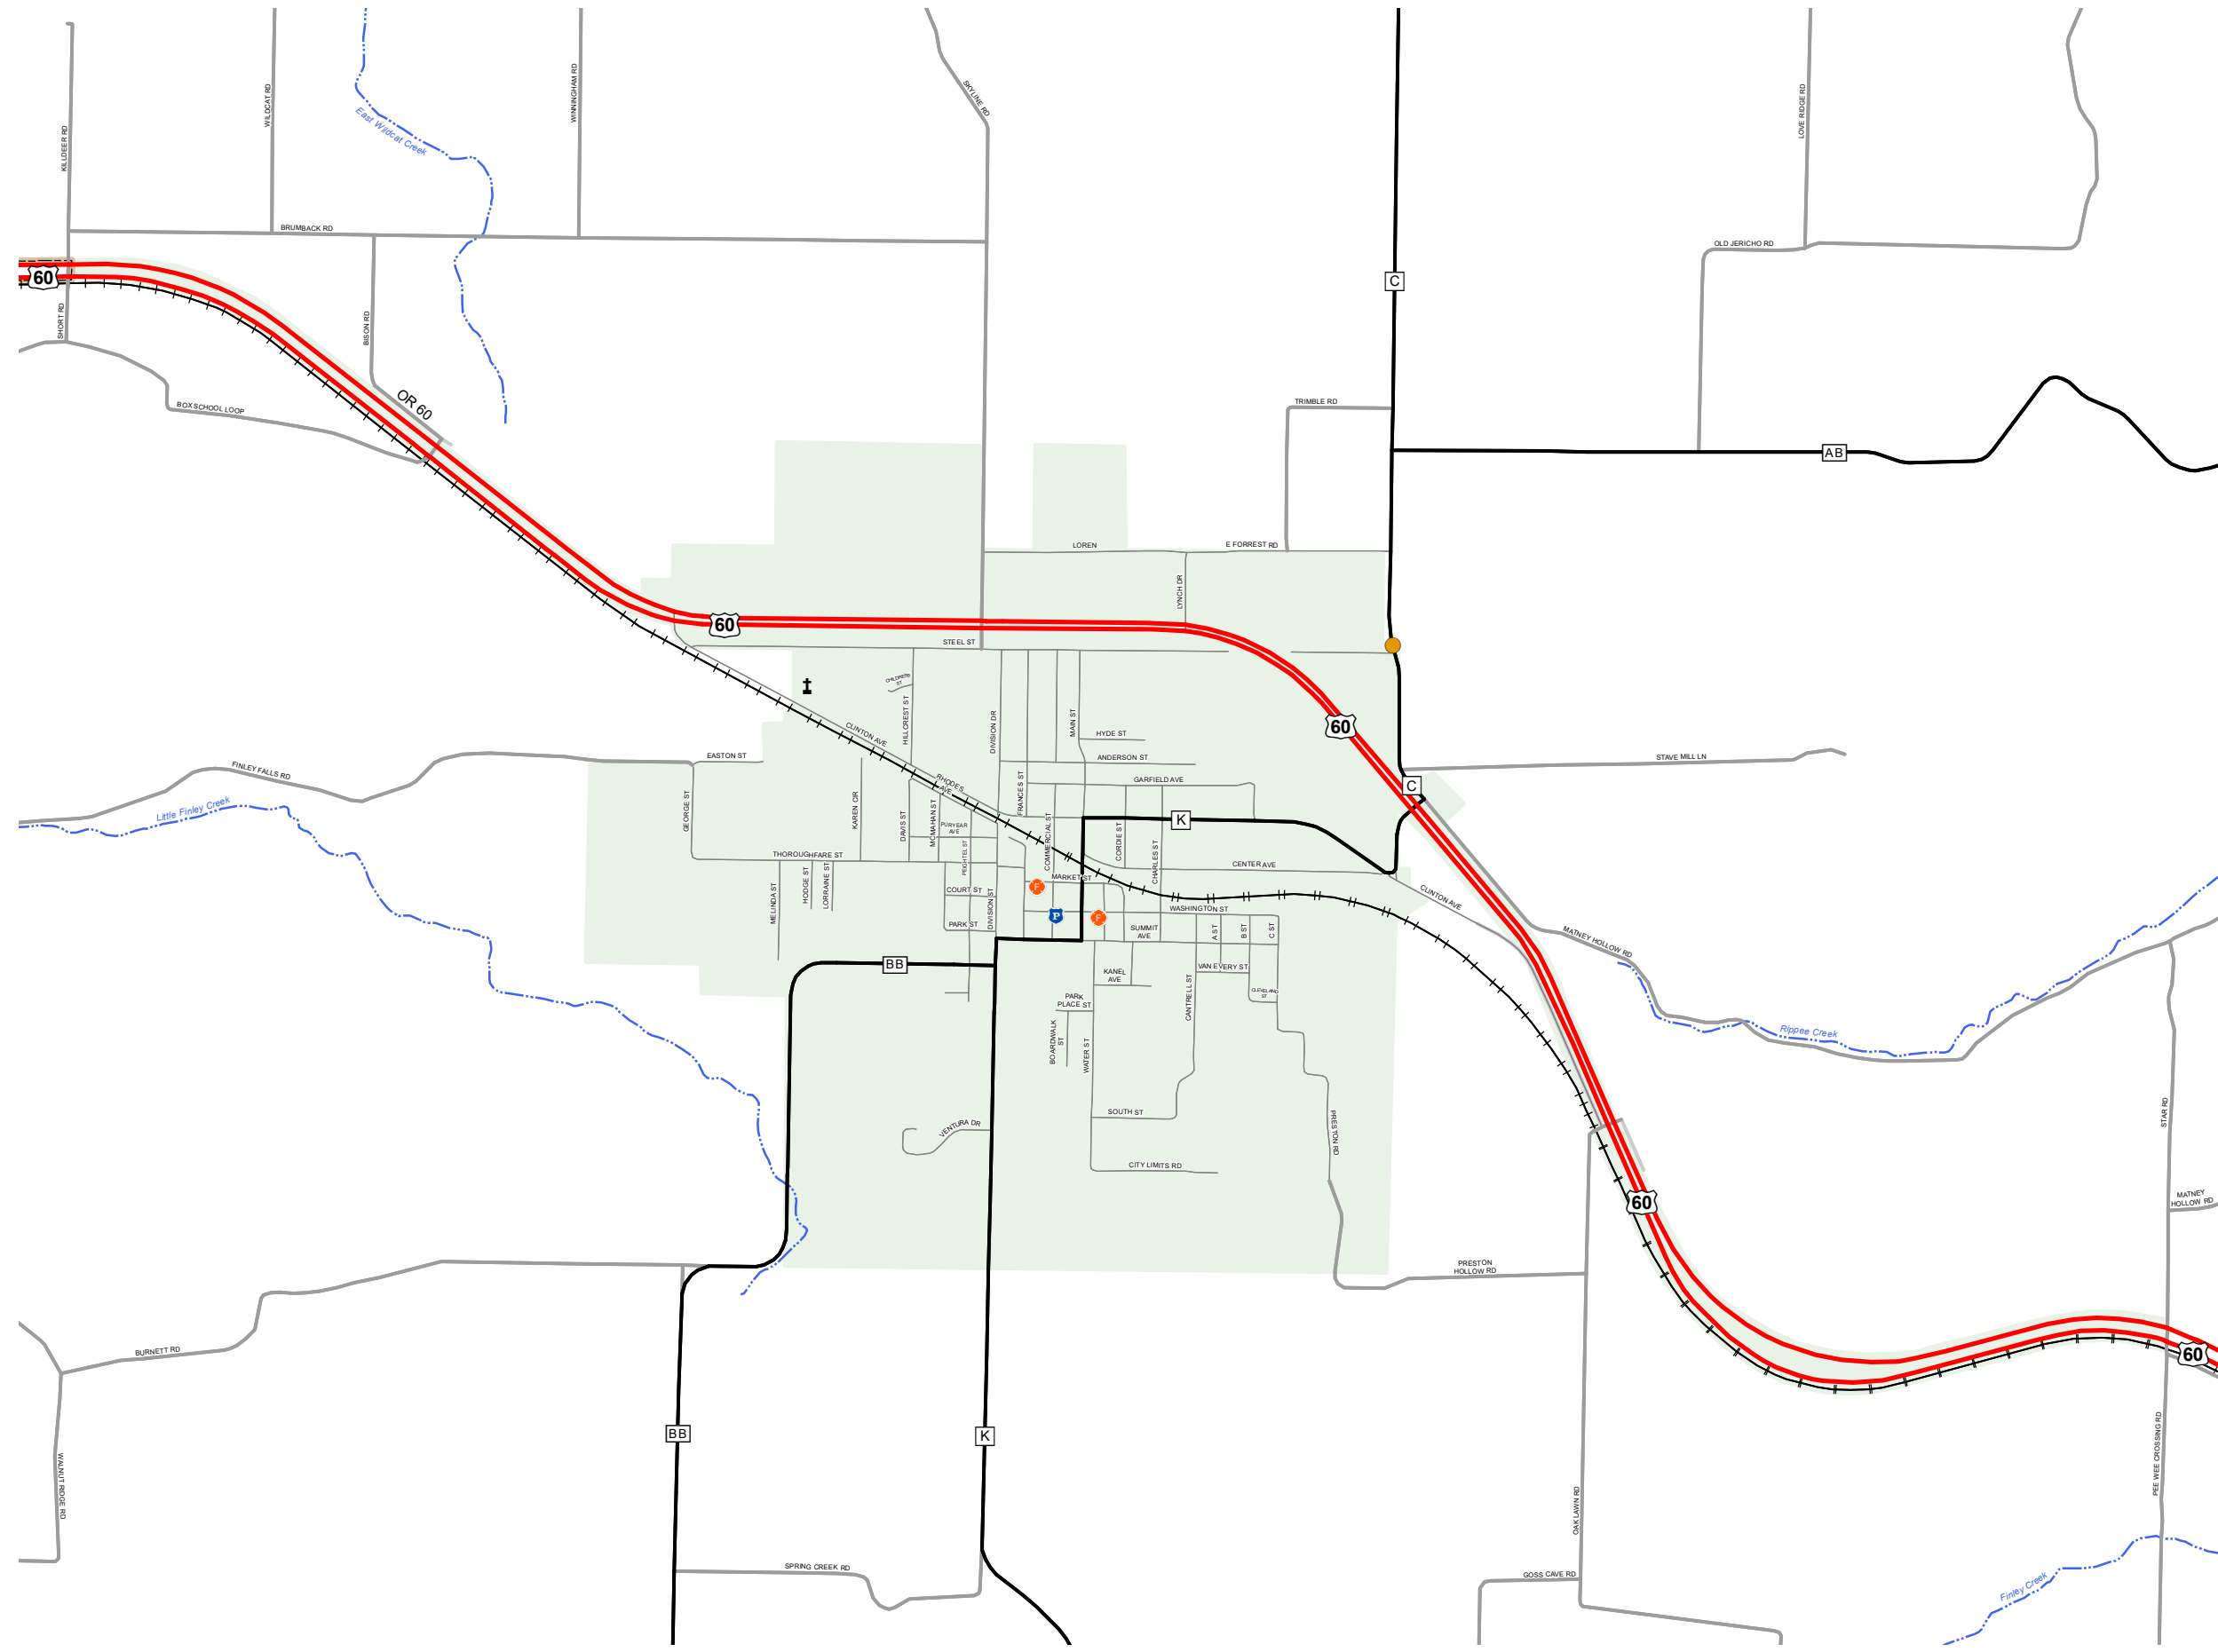

## WEBSTER COUNTY

### MISSOURI

#### SOUTHWEST DISTRICT

2021

- Legend**
- Interstate
  - Interstate Loop
  - US Route
  - Business Route
  - Missouri Route
  - Letter Route
  - County Road
  - Railroad
  - City Street
  - Other Routes
  - River or Stream
  - Lake or Large River
  - City Limits
  - Surrounding City Limits
  - County Boundary
  - Metrolink Lines
  - Fire Department
  - Local Law Enforcement
  - MSHP Office
  - ★ Missouri State Capitol
  - County Courthouse
  - Hospitals
  - MoDOT Office
  - MoDOT Maintenance Building
  - † Cemeteries
  - ✈ Public Airports
  - Amtrak Stations
  - Metrolink Stations