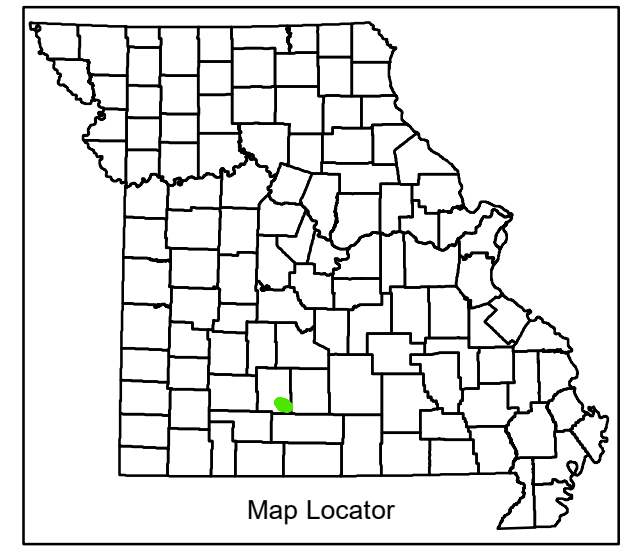

## WEBSTER COUNTY

### MISSOURI

#### SOUTHWEST DISTRICT

2021

- Legend**
- Interstate
  - Interstate Loop
  - US Route
  - Business Route
  - Missouri Route
  - Letter Route
  - County Road
  - Railroad
  - City Street
  - Other Routes
  - River or Stream
  - Lake or Large River
  - City Limits
  - Surrounding City Limits
  - County Boundary
  - Metrolink Lines
  - Fire Department
  - Local Law Enforcement
  - MSHP Office
  - ★ Missouri State Capitol
  - County Courthouse
  - Hospitals
  - MoDOT Office
  - MoDOT Maintenance Building
  - † Cemeteries
  - ✈ Public Airports
  - Amtrak Stations
  - Metrolink Stations