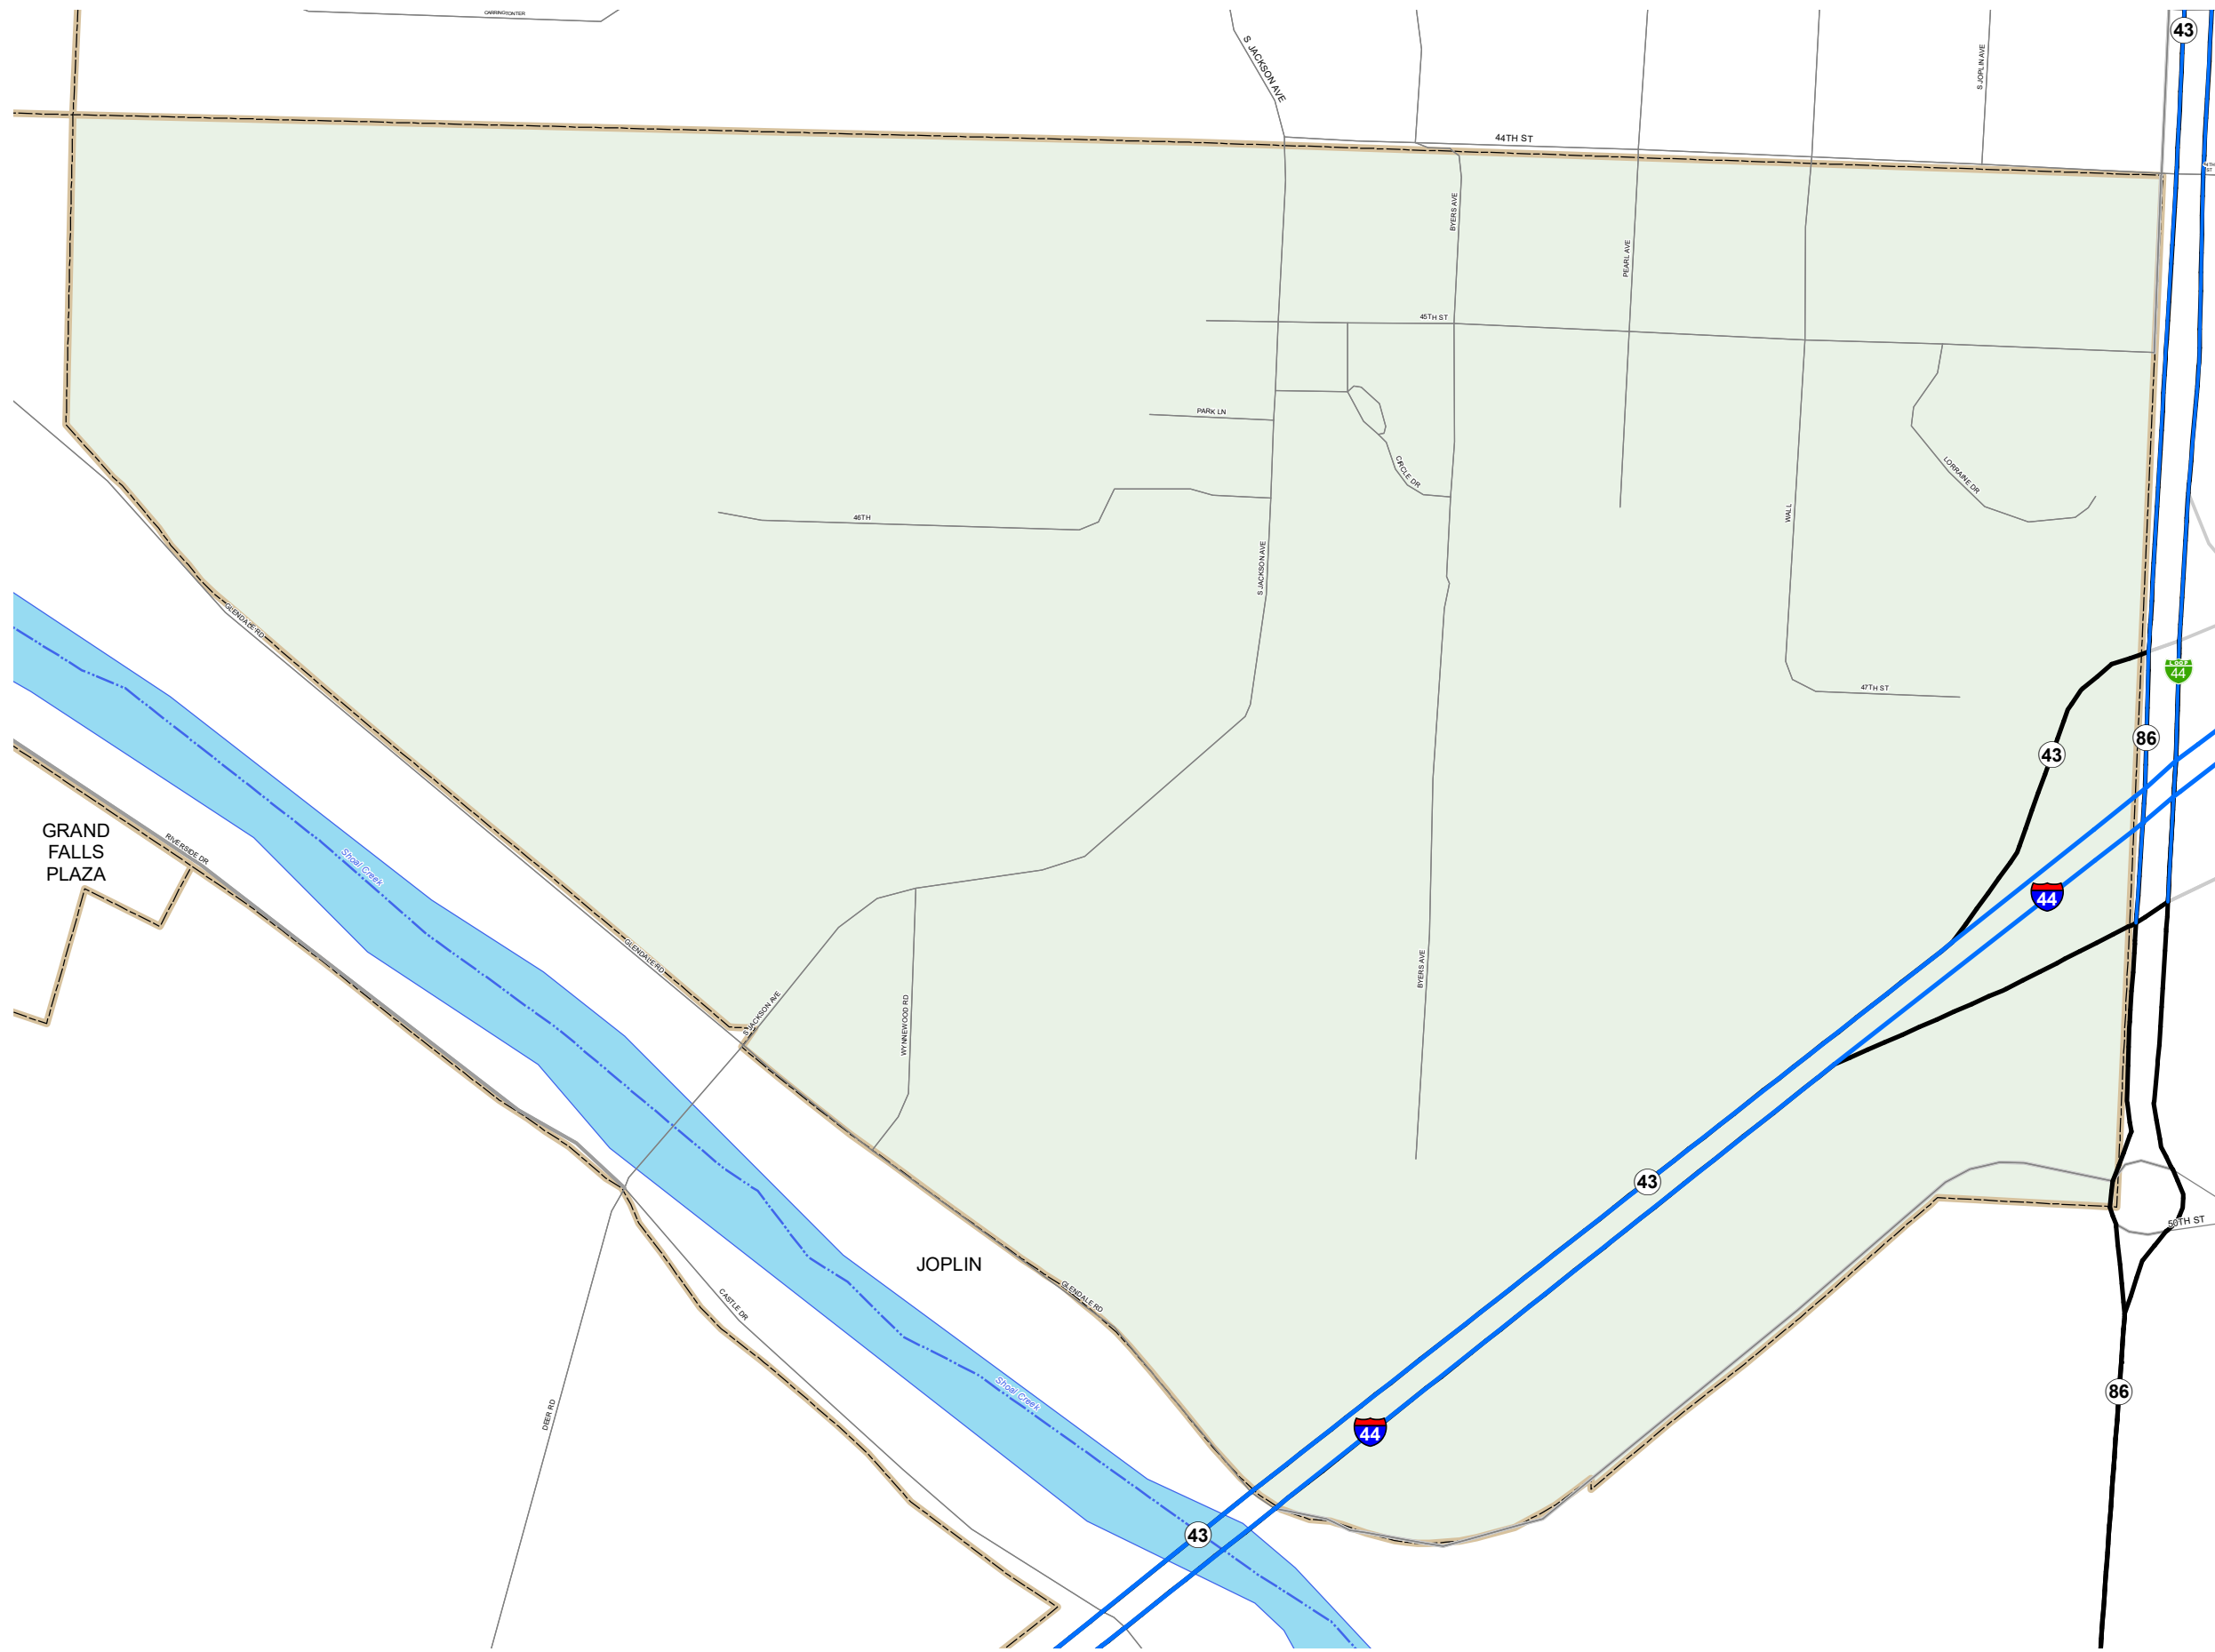

SHOAL CREEK DRIVE

NEWTON COUNTY
MISSOURI
SOUTHWEST DISTRICT

2021

Legend

- Interstate
- Interstate Loop
- US Route
- Business Route
- Missouri Route
- Letter Route
- County Road
- Railroad
- City Street
- Other Routes
- River or Stream
- Lake or Large River
- City Limits
- Surrounding City Limits
- County Boundary
- Metrolink Lines
- Fire Department
- Local Law Enforcement
- MSHP Office
- ★ Missouri State Capitol
- County Courthouse
- Hospitals
- MoDOT Office
- MoDOT Maintenance Building
- † Cemeteries
- ✈ Public Airports
- Amtrak Stations
- Metrolink Stations