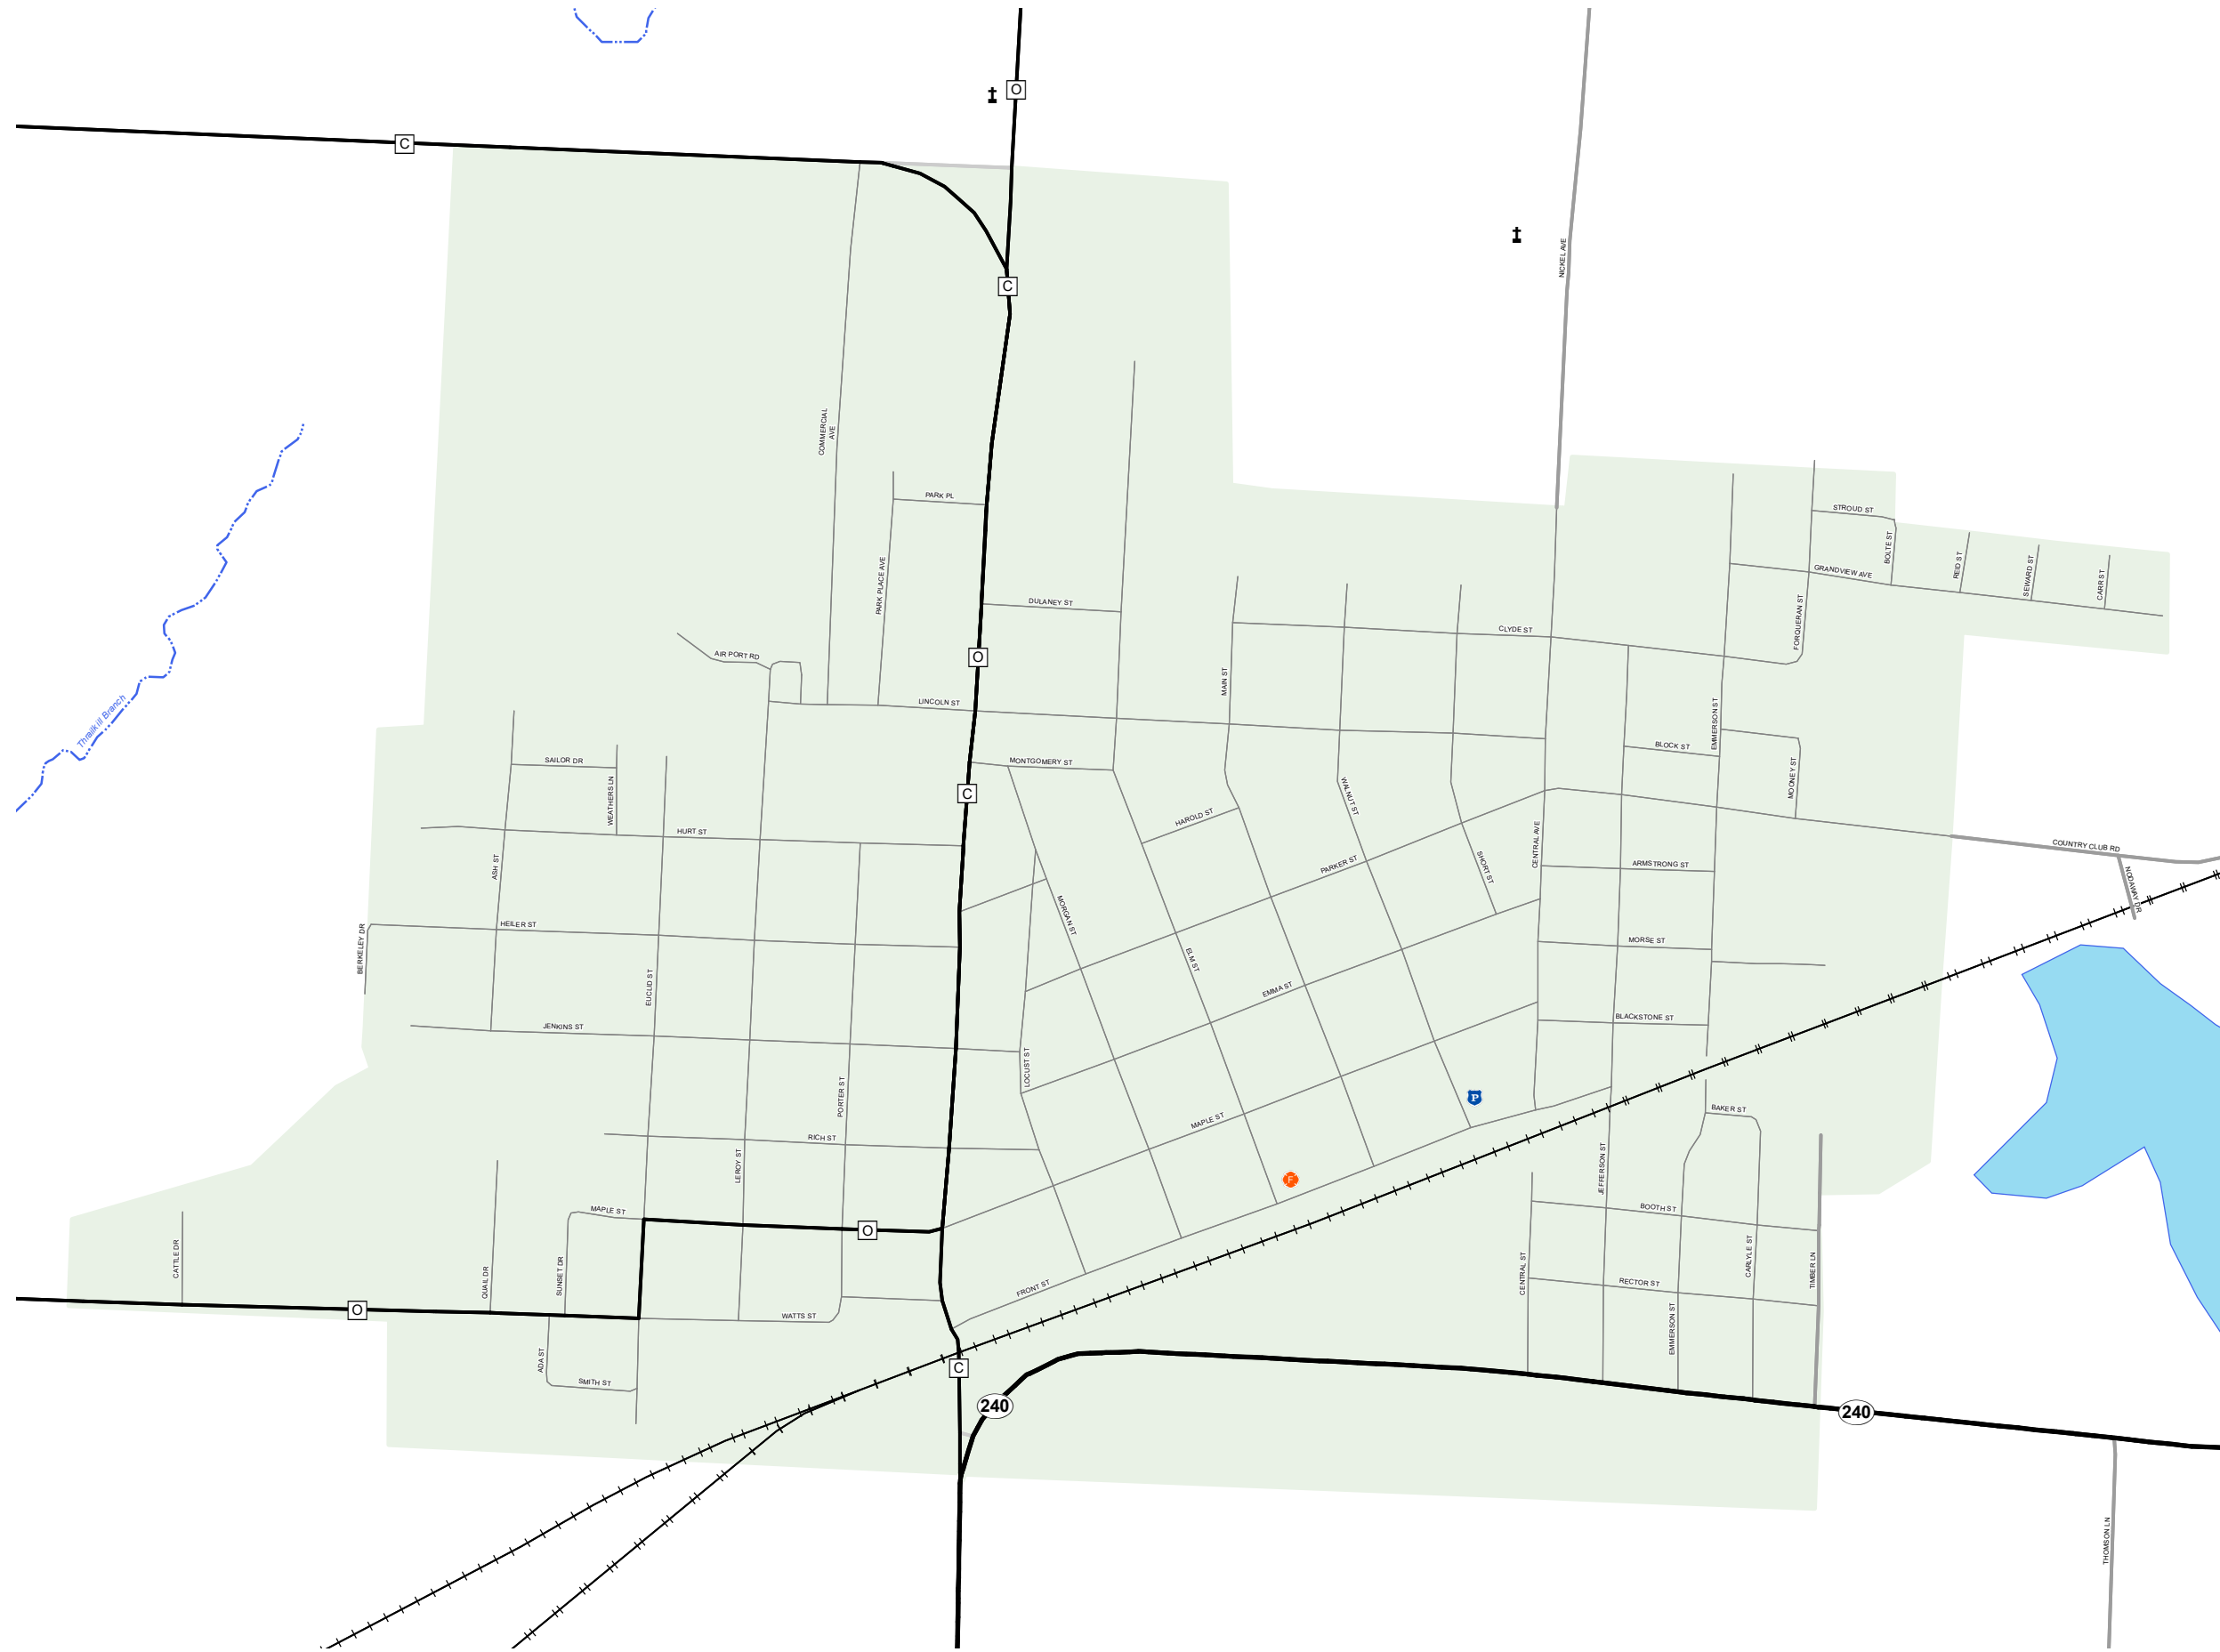

SLATER

SALINE COUNTY

MISSOURI

KANSAS CITY DISTRICT

2021

Legend

- Interstate
- Interstate Loop
- US Route
- Business Route
- Missouri Route
- Letter Route
- County Road
- Railroad
- City Street
- Other Routes
- River or Stream
- Lake or Large River
- City Limits
- Surrounding City Limits
- County Boundary
- Metrolink Lines
- Fire Department
- Ⓜ Local Law Enforcement
- Ⓜ MSHP Office
- ★ Missouri State Capitol
- Ⓜ County Courthouse
- Ⓜ Hospitals
- MoDOT Office
- MoDOT Maintenance Building
- † Cemeteries
- ✈ Public Airports
- Ⓜ Amtrak Stations
- Metrolink Stations