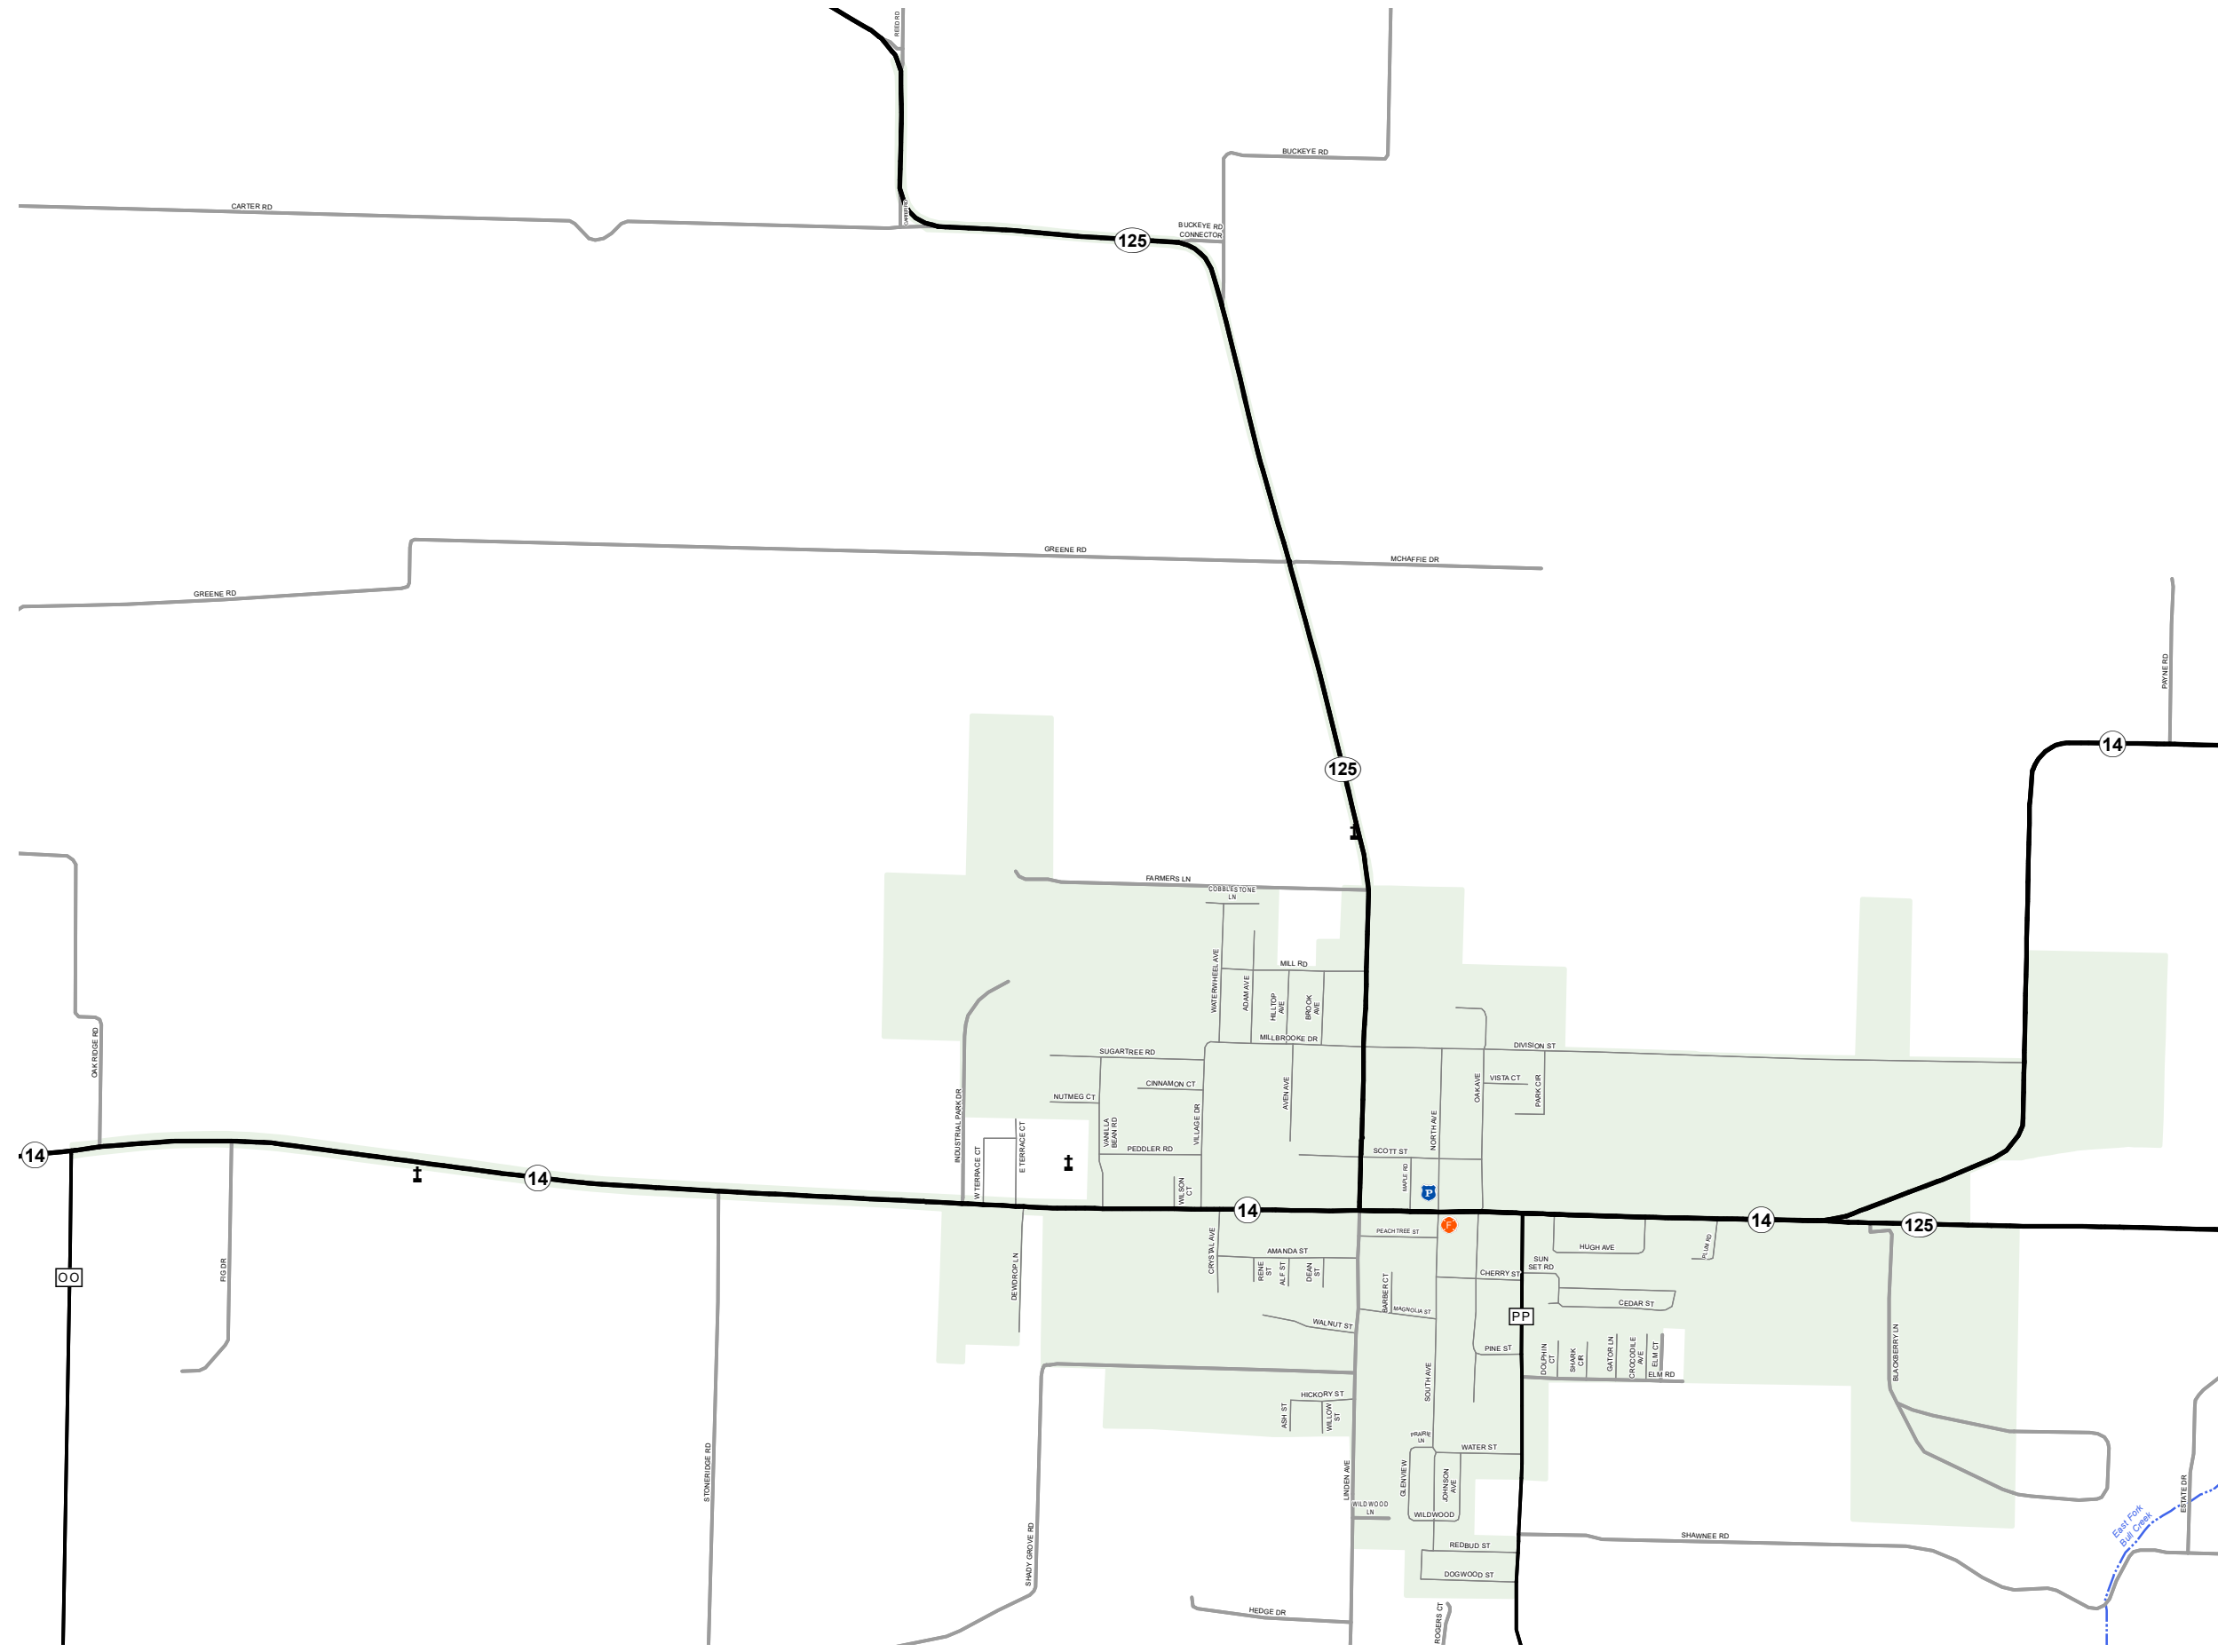

SPARTA

CHRISTIAN COUNTY

MISSOURI

SOUTHWEST DISTRICT

2021

- Legend**
- Interstate
 - Interstate Loop
 - US Route
 - Business Route
 - Missouri Route
 - Letter Route
 - County Road
 - Railroad
 - City Street
 - Other Routes
 - River or Stream
 - Lake or Large River
 - City Limits
 - Surrounding City Limits
 - County Boundary
 - Metrolink Lines
 - Fire Department
 - Local Law Enforcement
 - MSHP Office
 - ★ Missouri State Capitol
 - ⊕ County Courthouse
 - ⊕ Hospitals
 - MoDOT Office
 - MoDOT Maintenance Building
 - ⚡ Cemeteries
 - ✈ Public Airports
 - ⊕ Amtrak Stations
 - Metrolink Stations