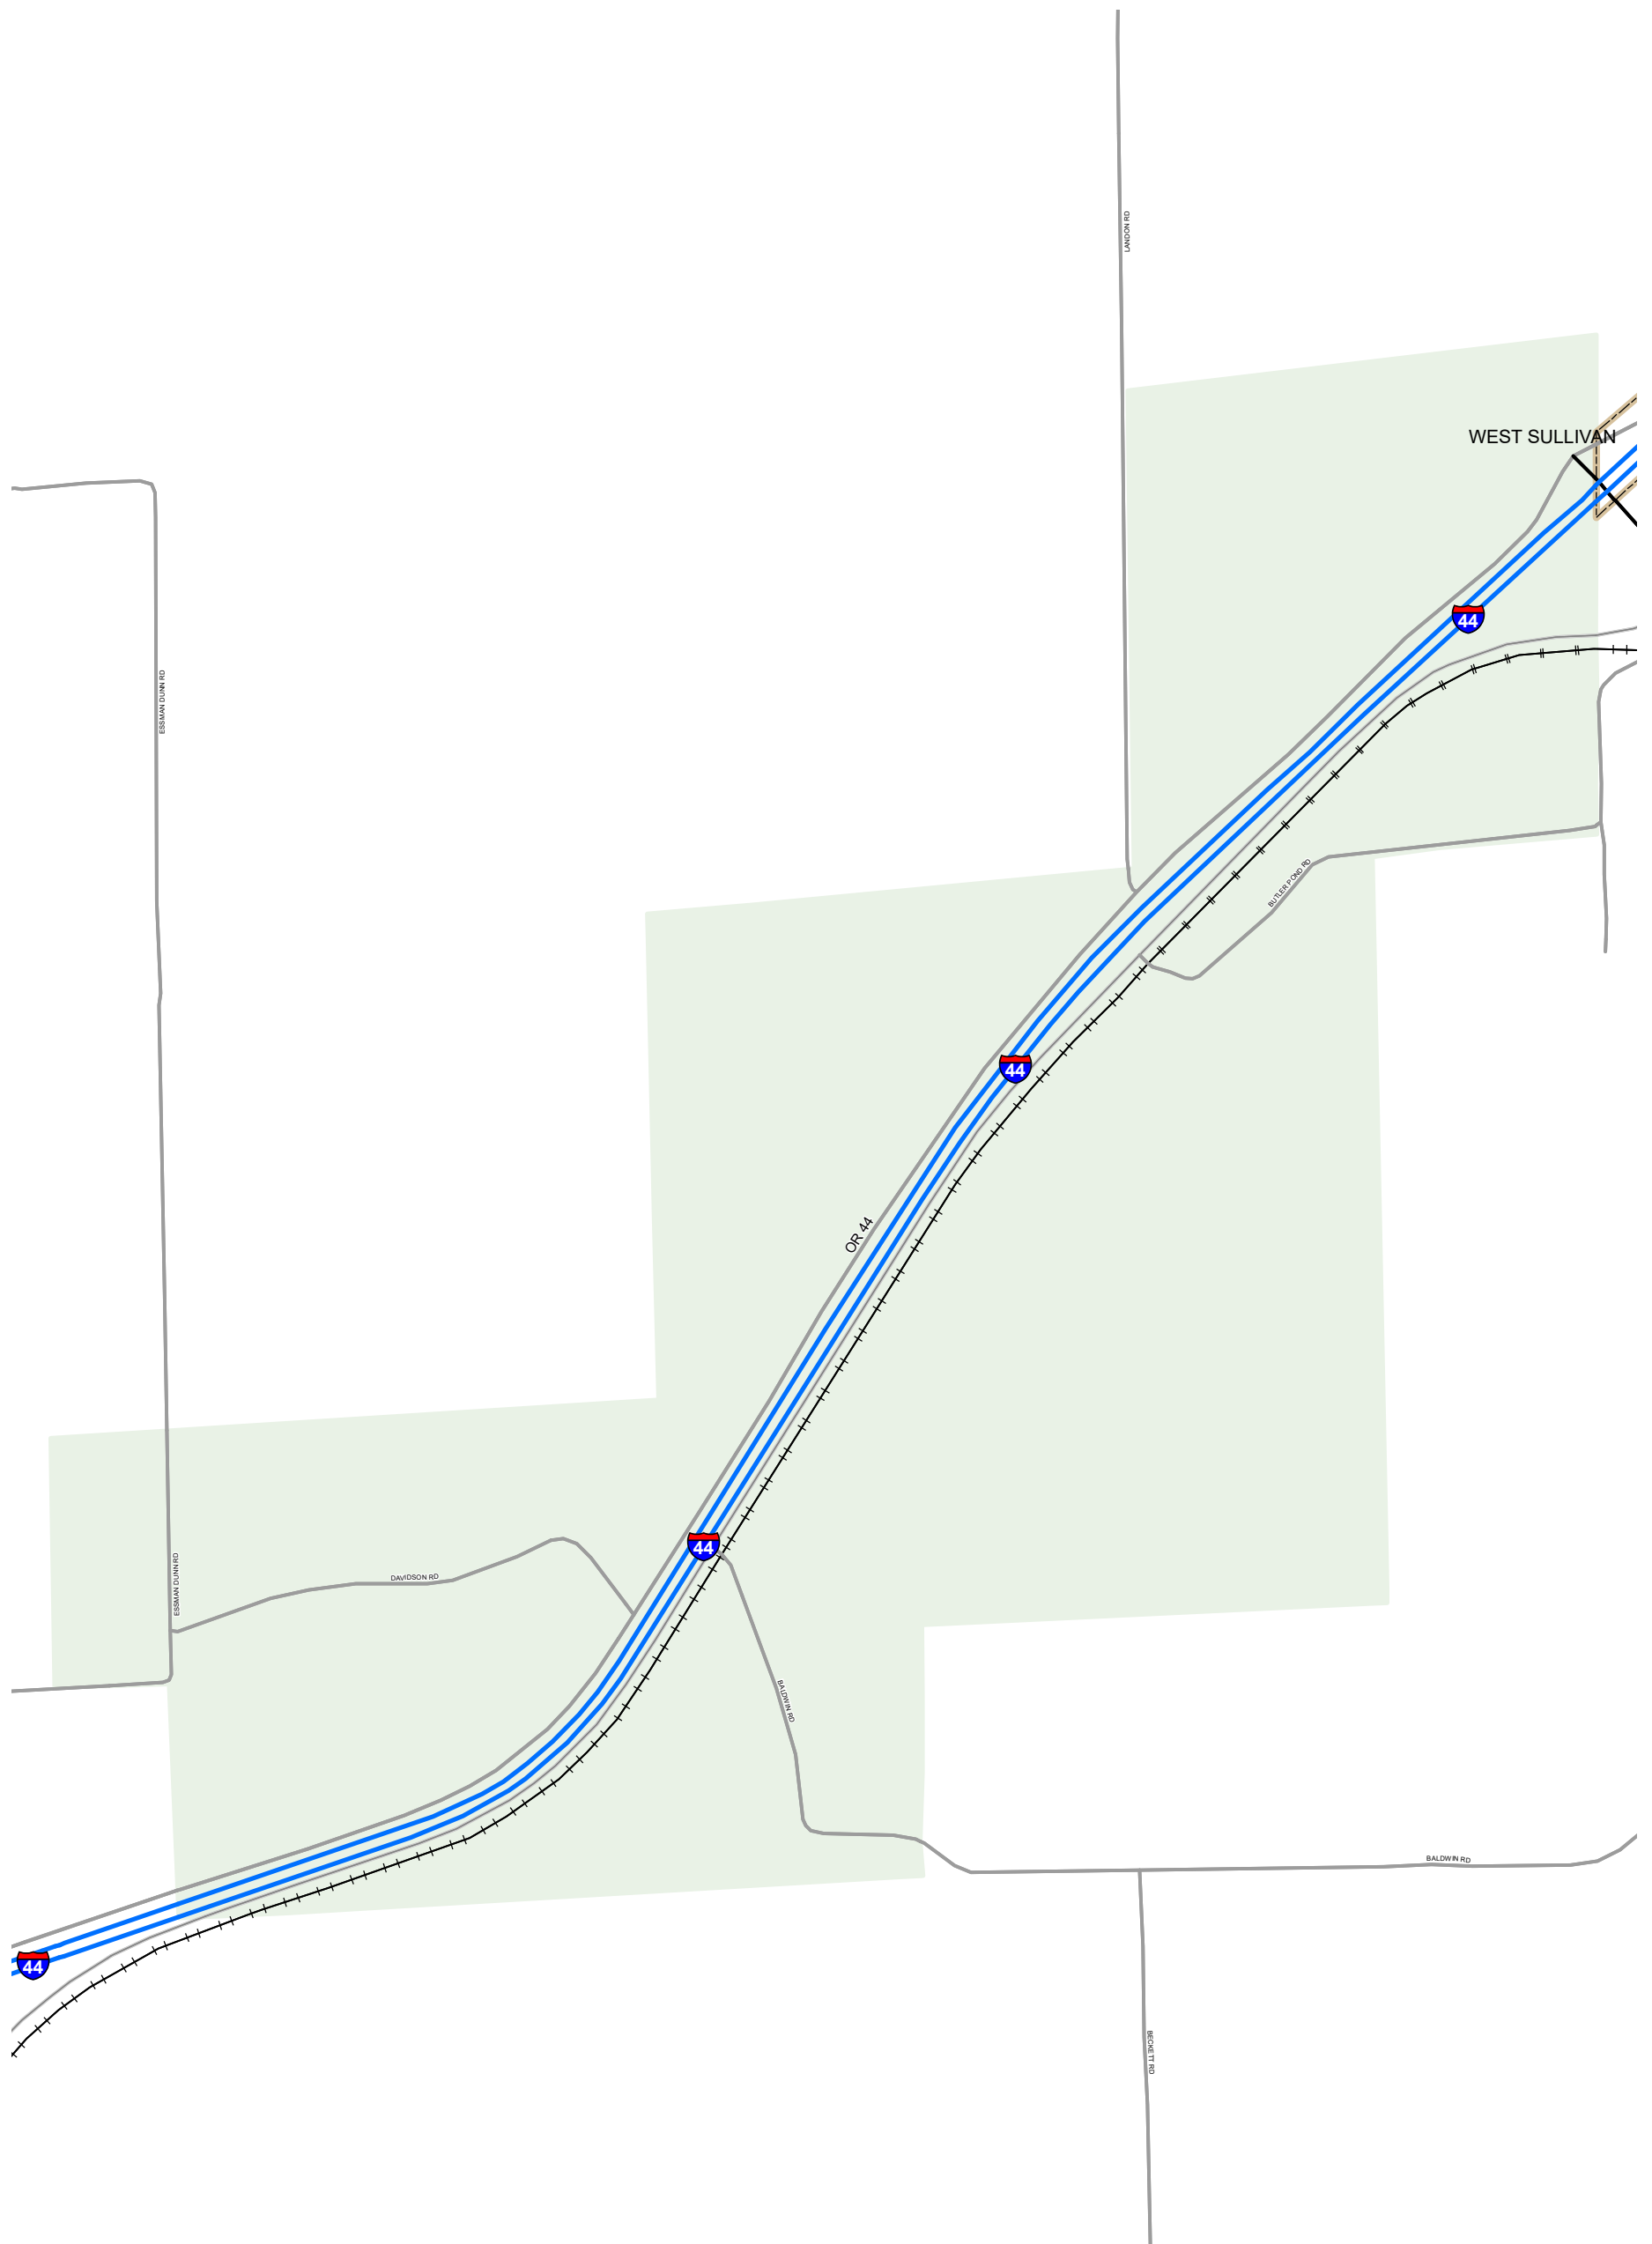

CRAWFORD COUNTY
MISSOURI
CENTRAL DISTRICT
2021

ST. CLOUD

Legend

- Interstate
- Interstate Loop
- US Route
- Business Route
- Missouri Route
- Letter Route
- County Road
- Railroad
- City Street
- Other Routes
- River or Stream
- Lake or Large River
- City Limits
- Surrounding City Limits
- County Boundary
- Metrolink Lines
- Fire Department
- P Local Law Enforcement
- M MSHP Office
- ★ Missouri State Capitol
- ⊕ County Courthouse
- H Hospitals
- MoDOT Office
- MoDOT Maintenance Building
- ⚰ Cemeteries
- ✈ Public Airports
- A Amtrak Stations
- Metrolink Stations