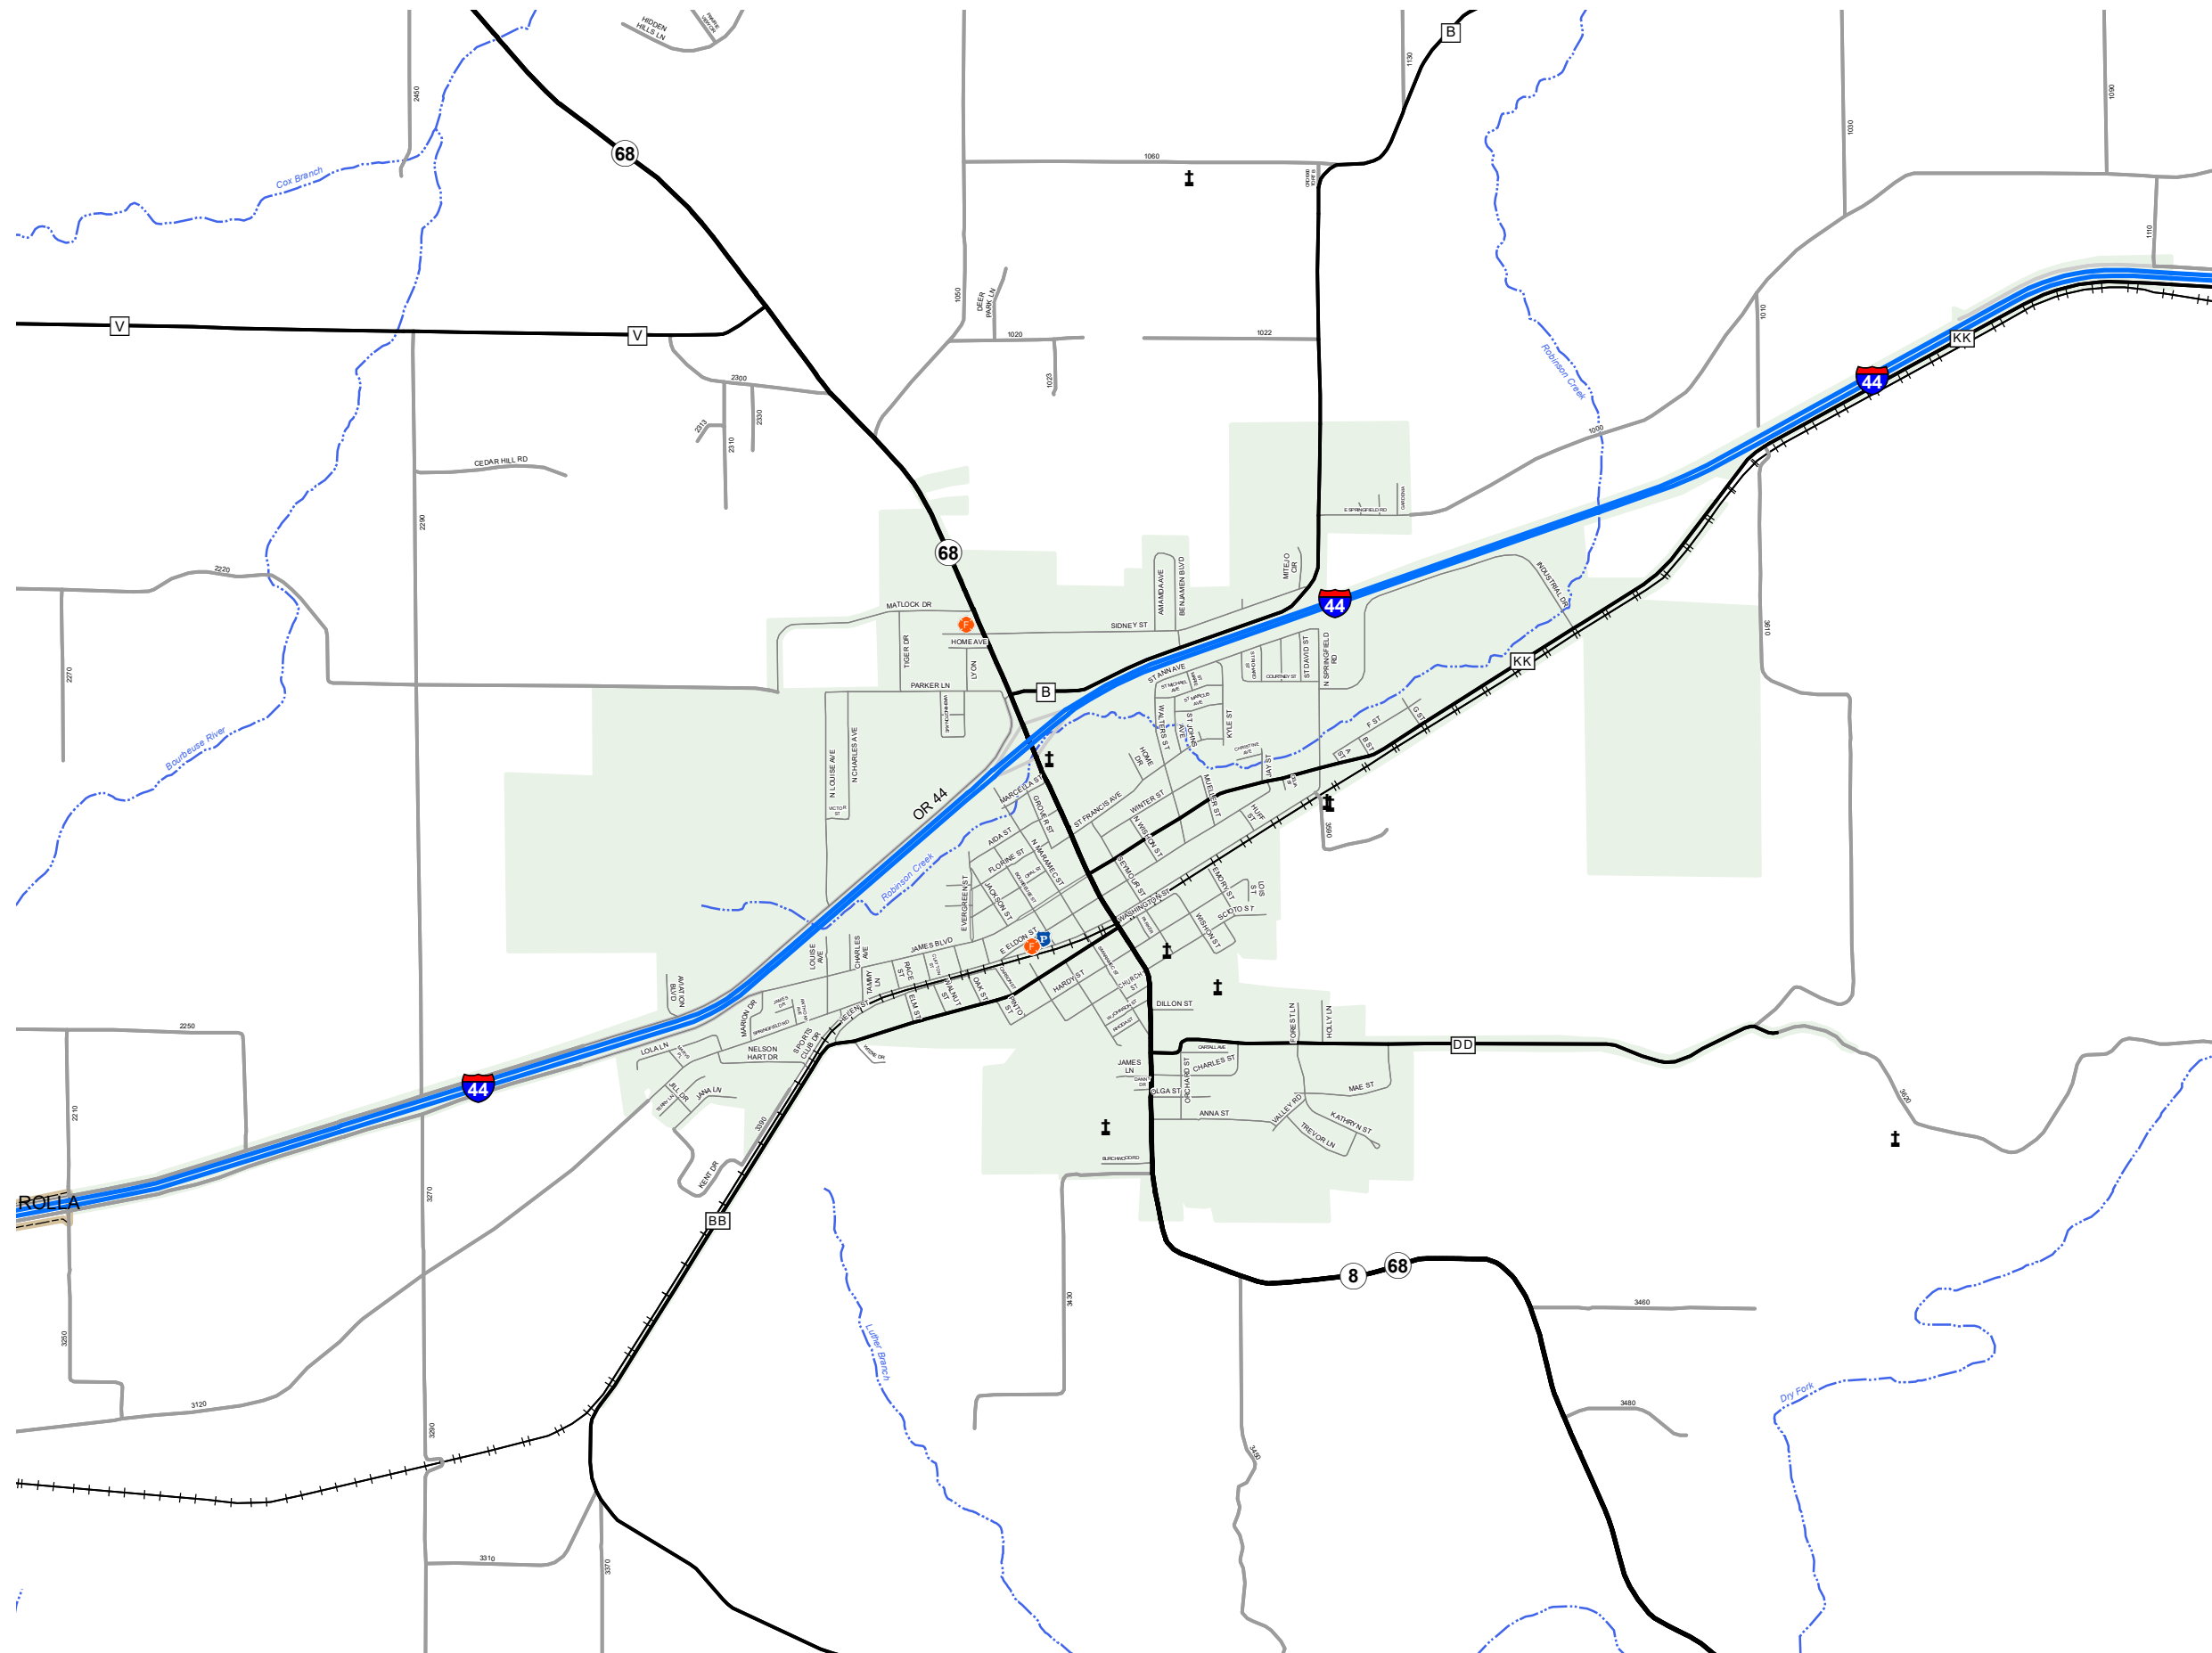

ST. JAMES

PHELPS COUNTY

MISSOURI

CENTRAL DISTRICT

2021

Legend

- Interstate
- Interstate Loop
- US Route
- Business Route
- Missouri Route
- Letter Route
- County Road
- Railroad
- City Street
- Other Routes
- River or Stream
- Lake or Large River
- City Limits
- Surrounding City Limits
- County Boundary
- MetroLink Lines
- Fire Department
- Local Law Enforcement
- MSHP Office
- Missouri State Capitol
- County Courthouse
- Hospitals
- MoDOT Office
- MoDOT Maintenance Building
- Cemeteries
- Public Airports
- Amtrak Stations
- MetroLink Stations