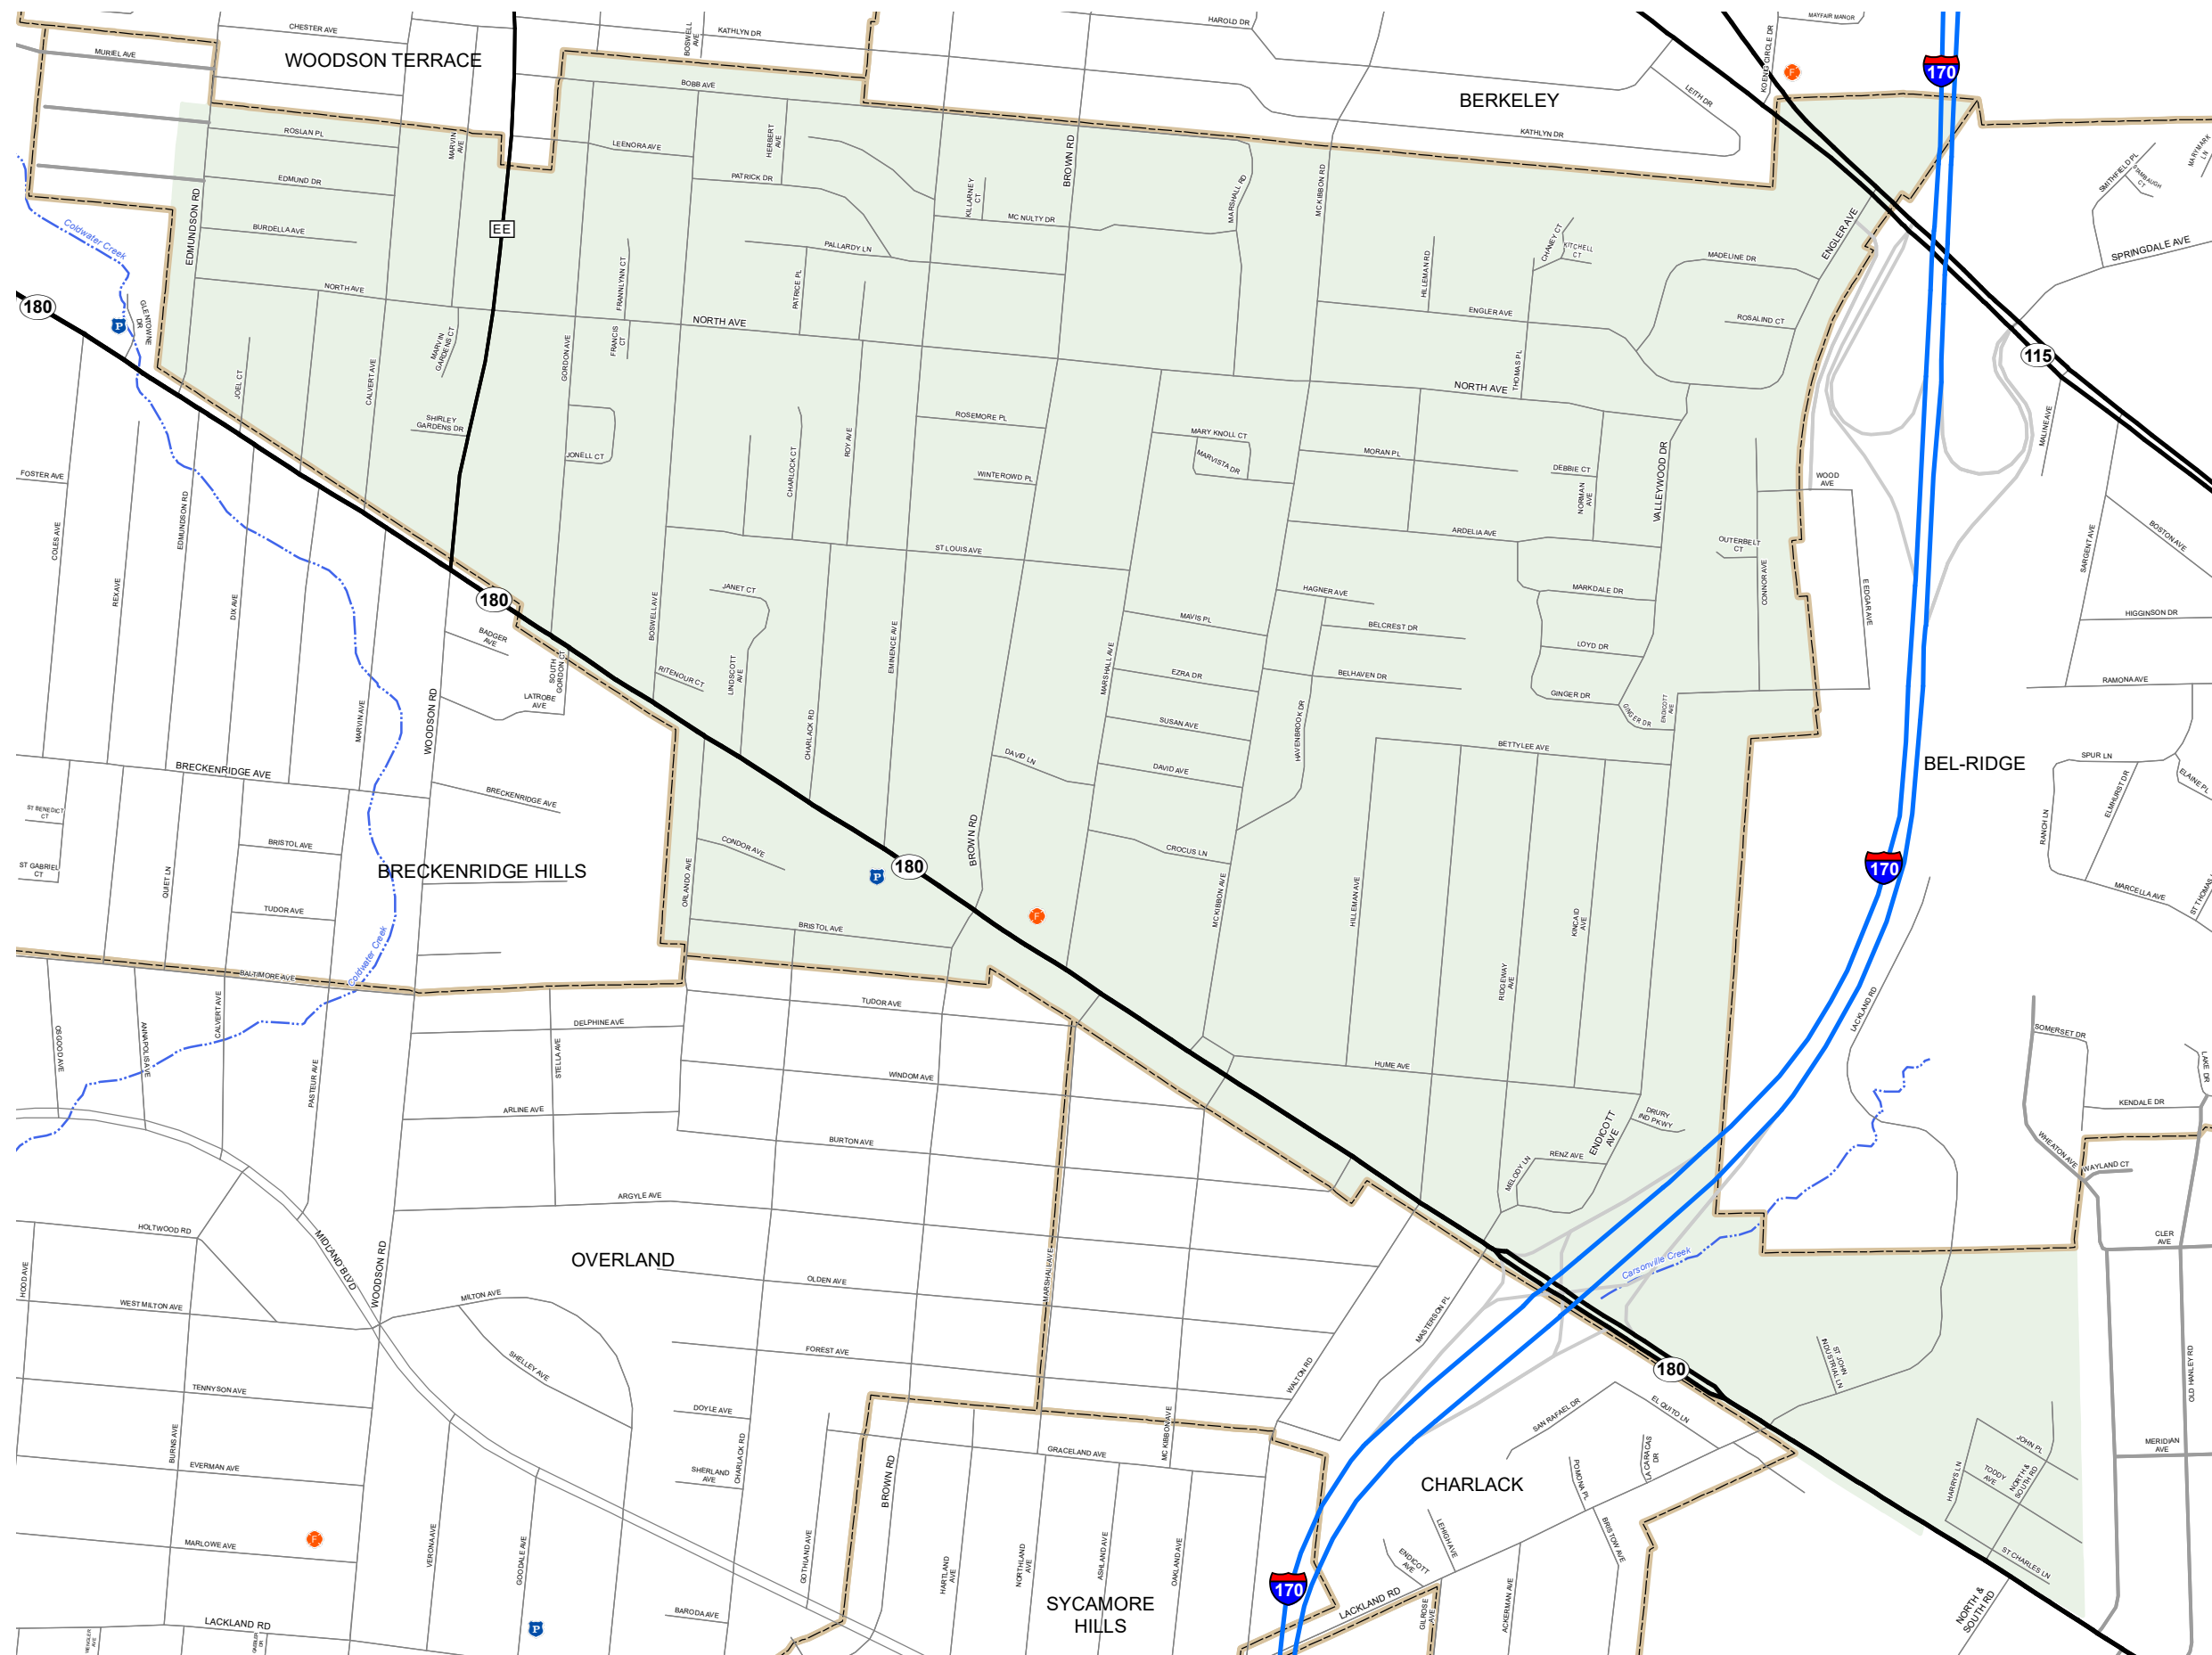

ST. JOHN

ST. LOUIS COUNTY

MISSOURI

ST. LOUIS DISTRICT

2021

Legend

- Interstate
- Interstate Loop
- US Route
- Business Route
- Missouri Route
- Letter Route
- County Road
- Railroad
- City Street
- Other Routes
- River or Stream
- Lake or Large River
- City Limits
- Surrounding City Limits
- County Boundary
- Metrolink Lines
- Fire Department
- Local Law Enforcement
- MSHP Office
- Missouri State Capitol
- County Courthouse
- Hospitals
- MoDOT Office
- MoDOT Maintenance Building
- Cemeteries
- Public Airports
- Amtrak Stations
- Metrolink Stations