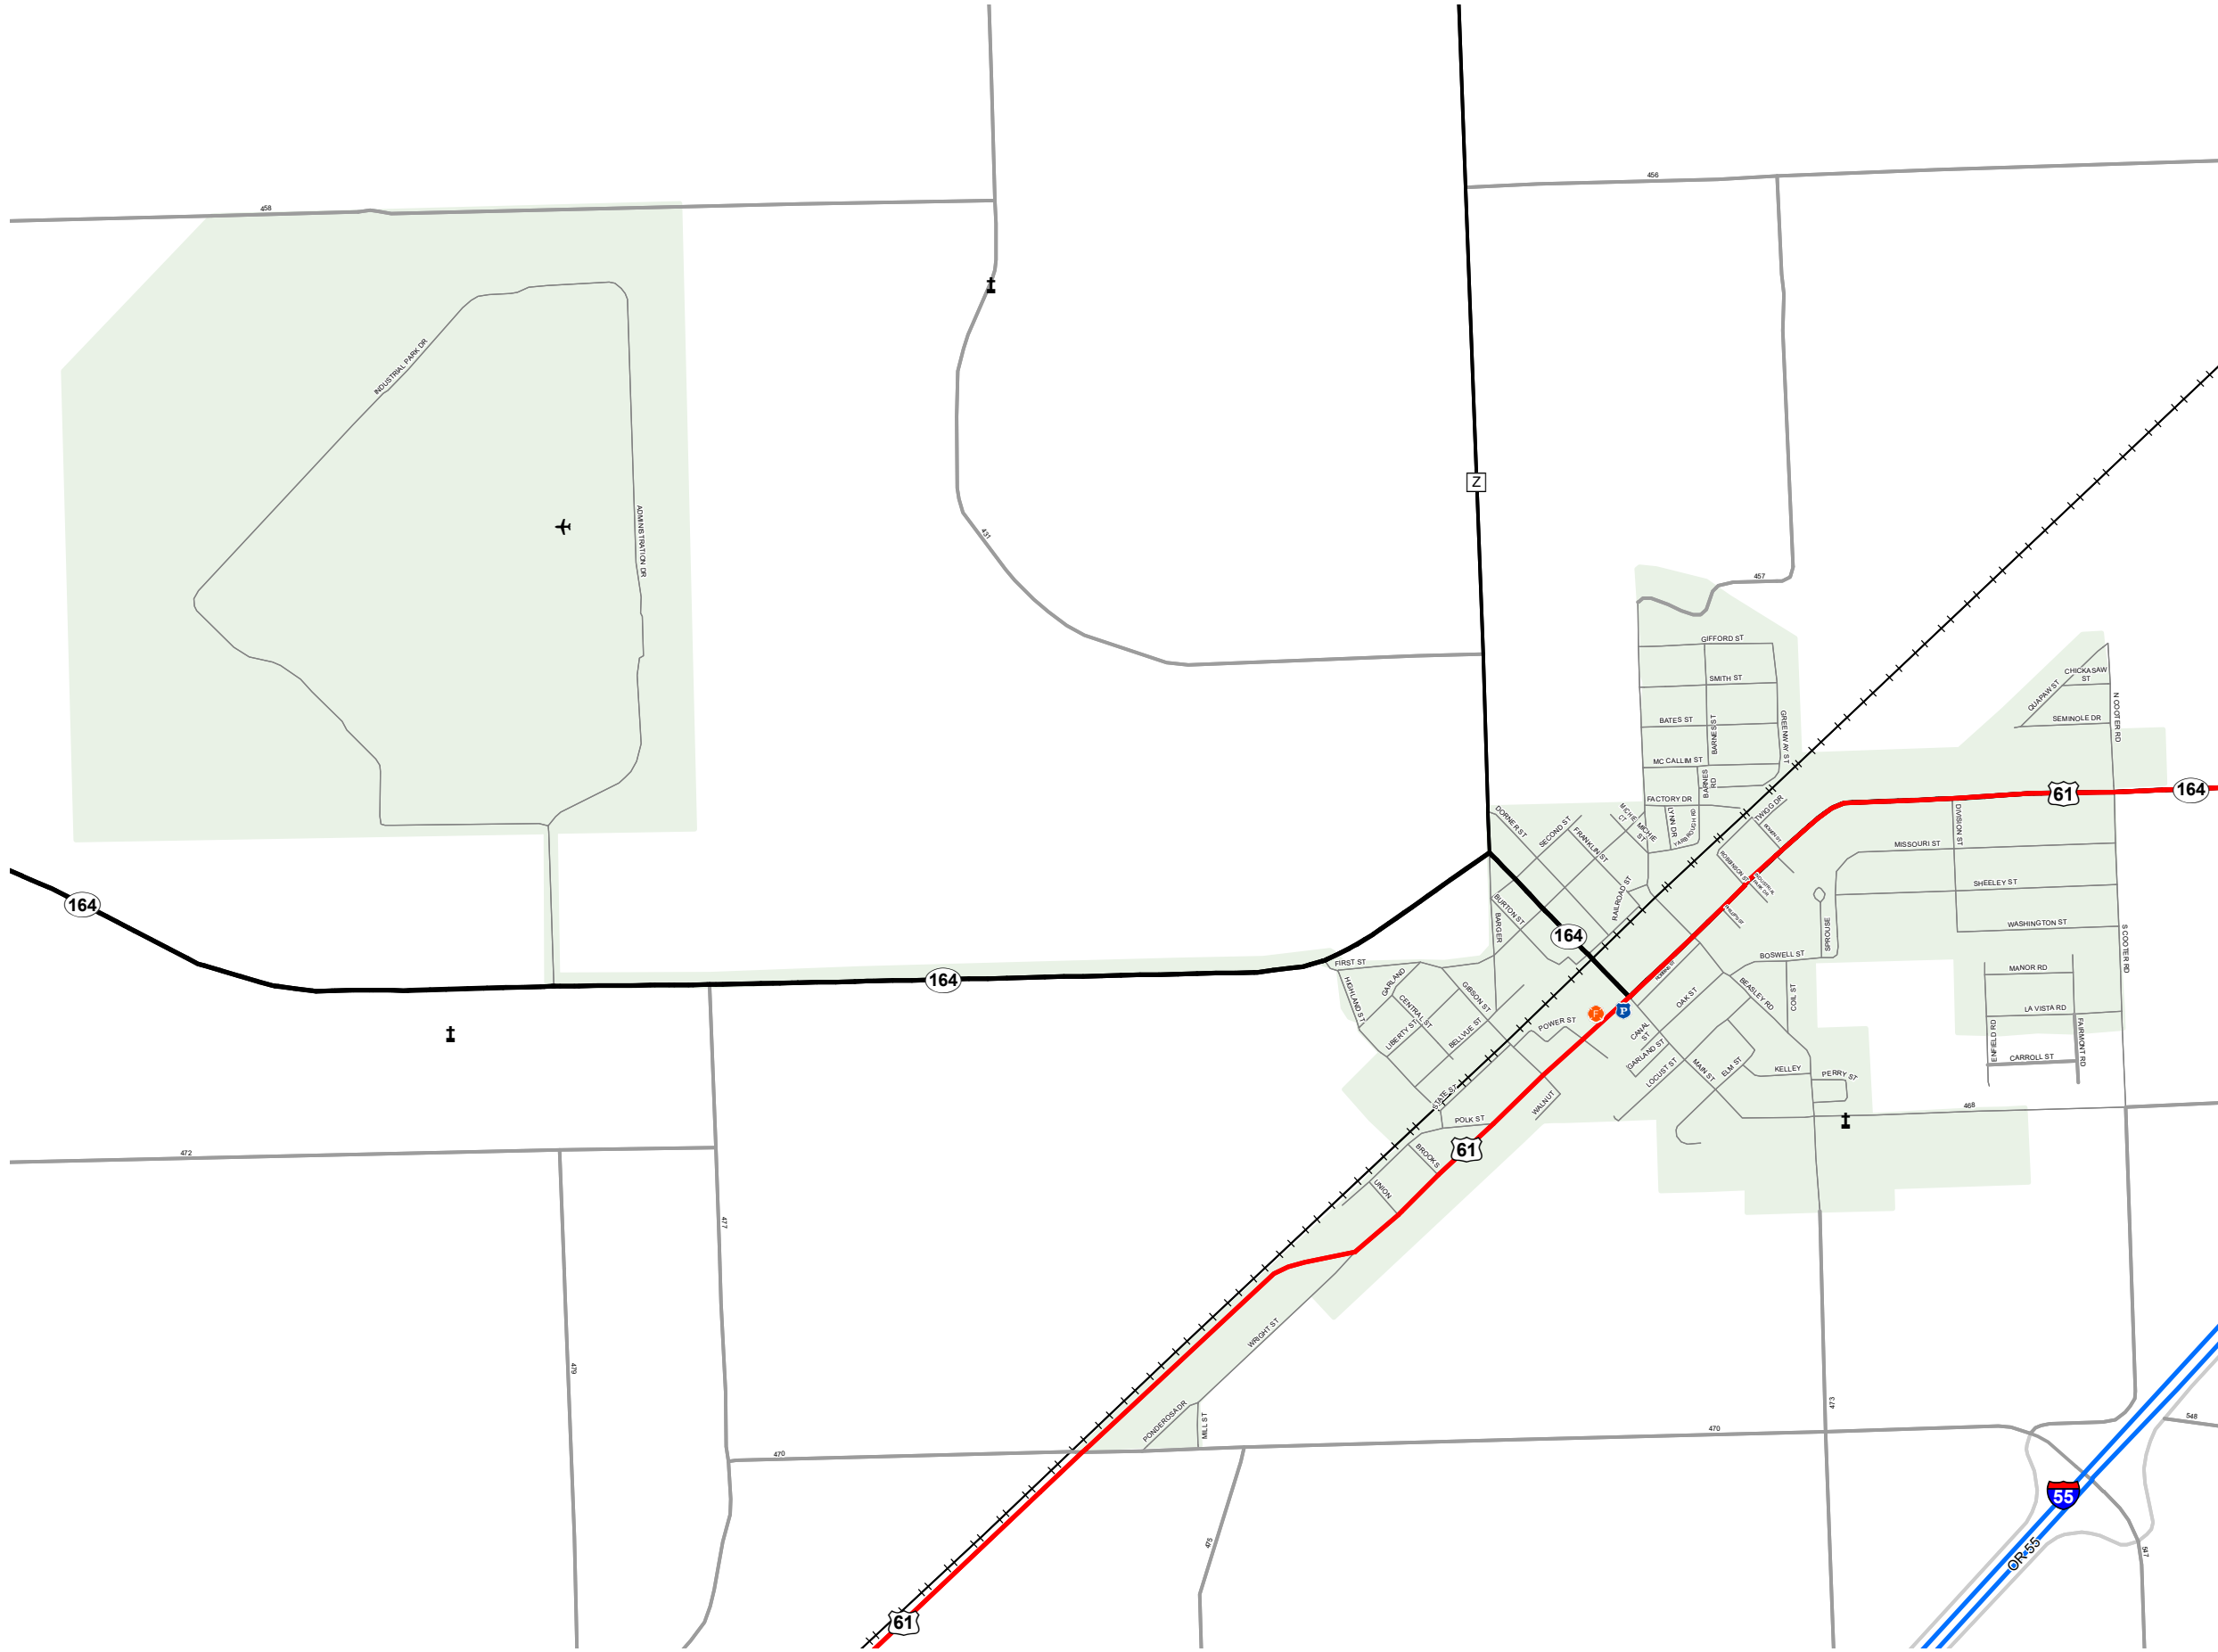

STEELE

PEMISCOT COUNTY
MISSOURI
SOUTHEAST DISTRICT

2021

Legend

- Interstate
- Interstate Loop
- US Route
- Business Route
- Missouri Route
- Letter Route
- County Road
- Railroad
- City Street
- Other Routes
- River or Stream
- Lake or Large River
- City Limits
- Surrounding City Limits
- County Boundary
- Metrolink Lines
- Fire Department
- Local Law Enforcement
- MSHP Office
- ★ Missouri State Capitol
- County Courthouse
- Hospitals
- MoDOT Office
- MoDOT Maintenance Building
- † Cemeteries
- ✈ Public Airports
- Amtrak Stations
- Metrolink Stations