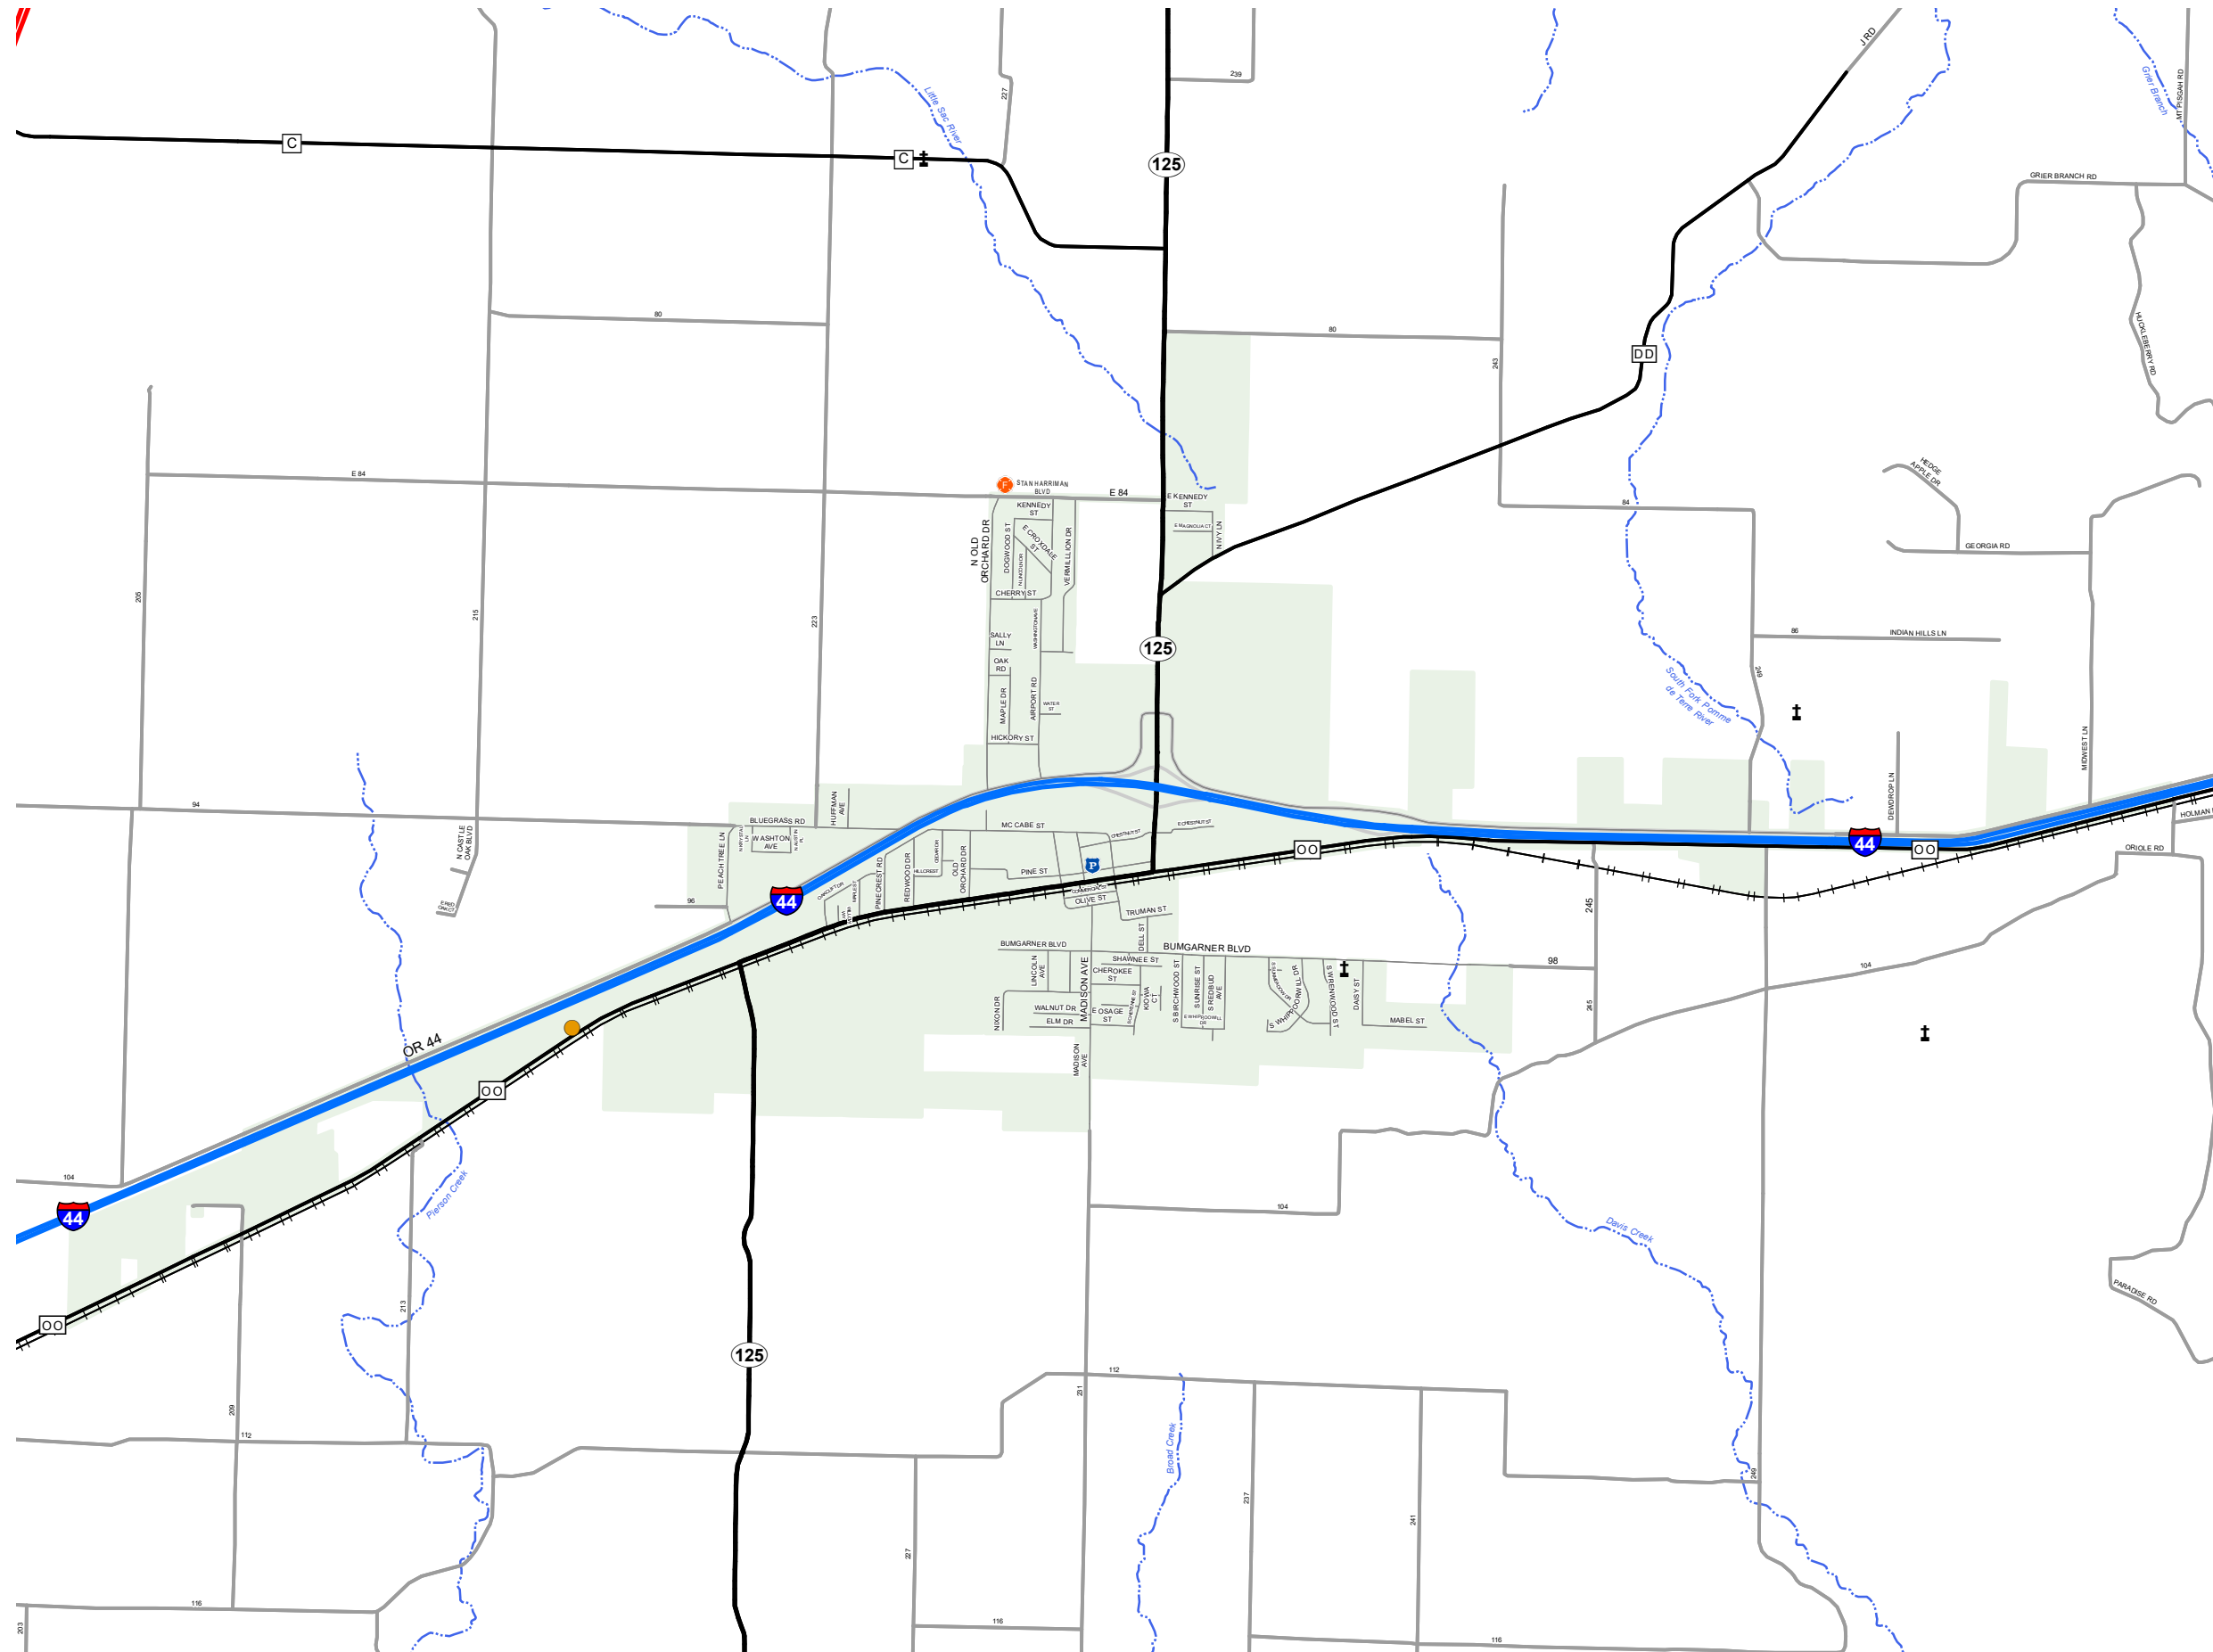

## GREENE COUNTY

### MISSOURI

#### SOUTHWEST DISTRICT

2021

- Legend**
- Interstate
  - Interstate Loop
  - US Route
  - Business Route
  - Missouri Route
  - Letter Route
  - County Road
  - Railroad
  - City Street
  - Other Routes
  - River or Stream
  - Lake or Large River
  - City Limits
  - Surrounding City Limits
  - County Boundary
  - Metrolink Lines
  - Fire Department
  - Local Law Enforcement
  - MSHP Office
  - ★ Missouri State Capitol
  - ★ County Courthouse
  - Hospitals
  - MoDOT Office
  - MoDOT Maintenance Building
  - † Cemeteries
  - ✈ Public Airports
  - Amtrak Stations
  - Metrolink Stations