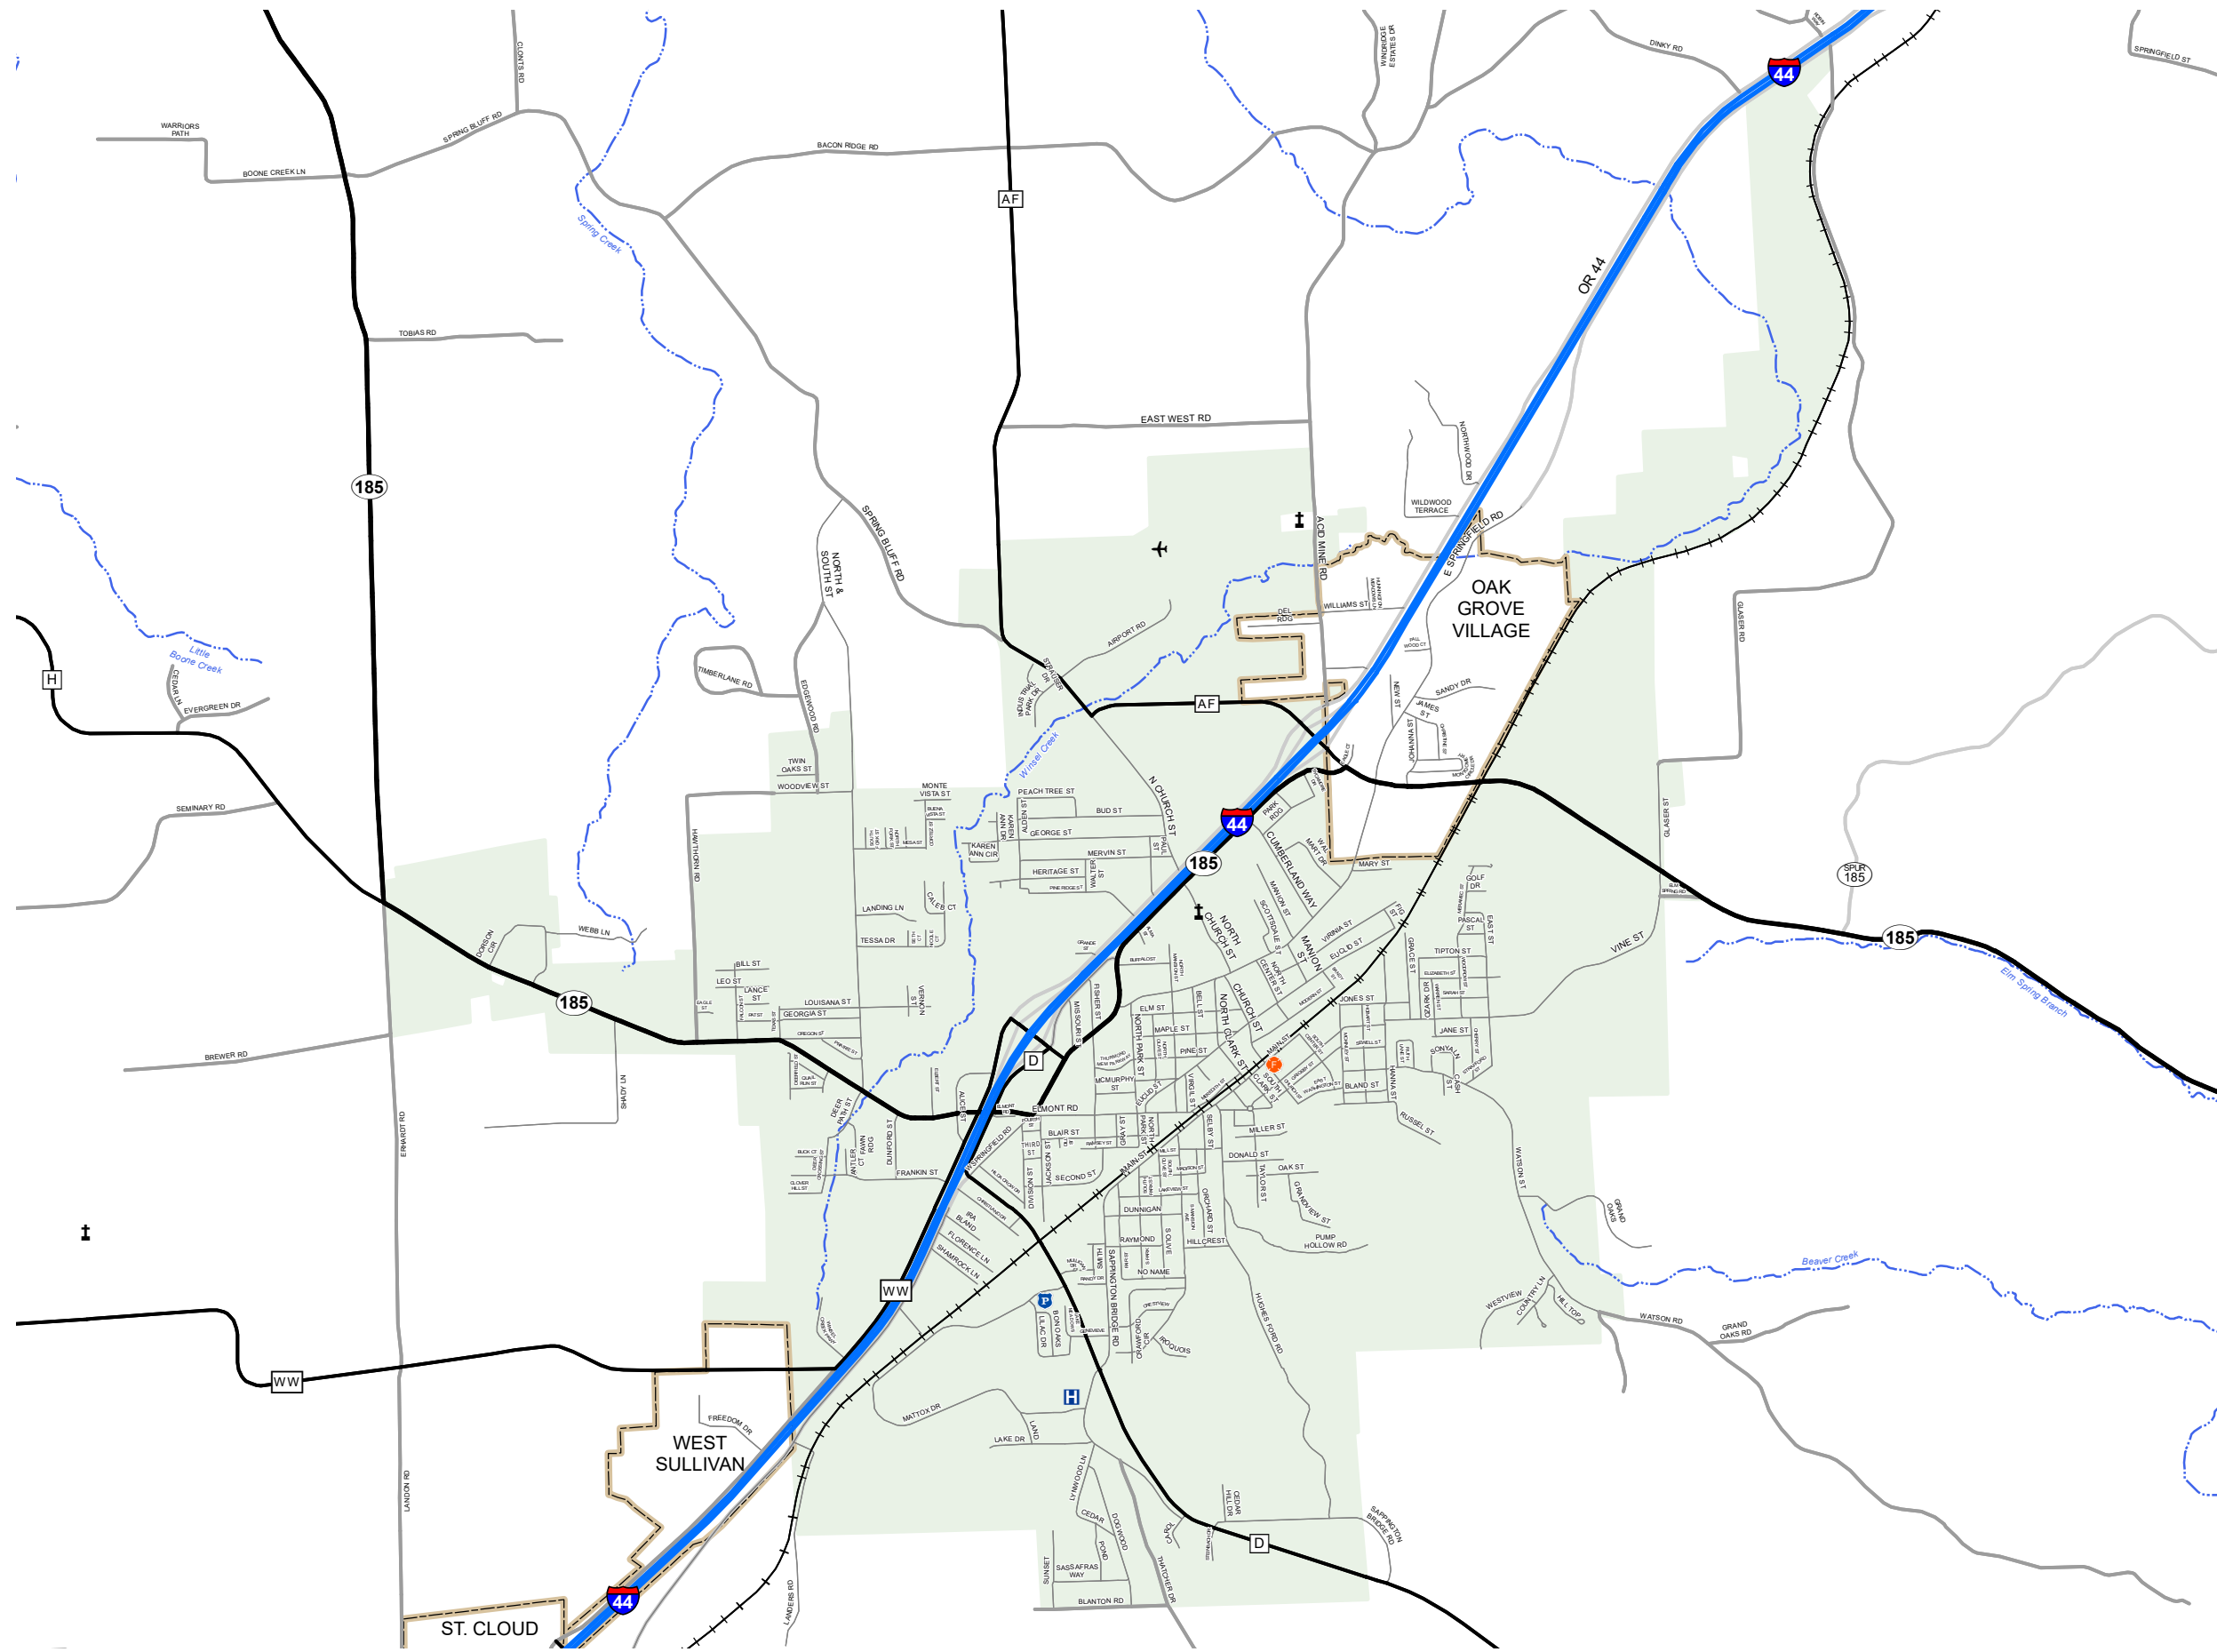

## FRANKLIN COUNTY

### MISSOURI

#### ST. LOUIS DISTRICT

2021

- Legend**
- Interstate
  - Interstate Loop
  - US Route
  - Business Route
  - Missouri Route
  - Letter Route
  - County Road
  - Railroad
  - City Street
  - Other Routes
  - River or Stream
  - Lake or Large River
  - City Limits
  - Surrounding City Limits
  - County Boundary
  - Metrolink Lines
  - Fire Department
  - Local Law Enforcement
  - MSHP Office
  - ★ Missouri State Capitol
  - County Courthouse
  - Hospitals
  - MoDOT Office
  - MoDOT Maintenance Building
  - † Cemeteries
  - ✈ Public Airports
  - Amtrak Stations
  - Metrolink Stations