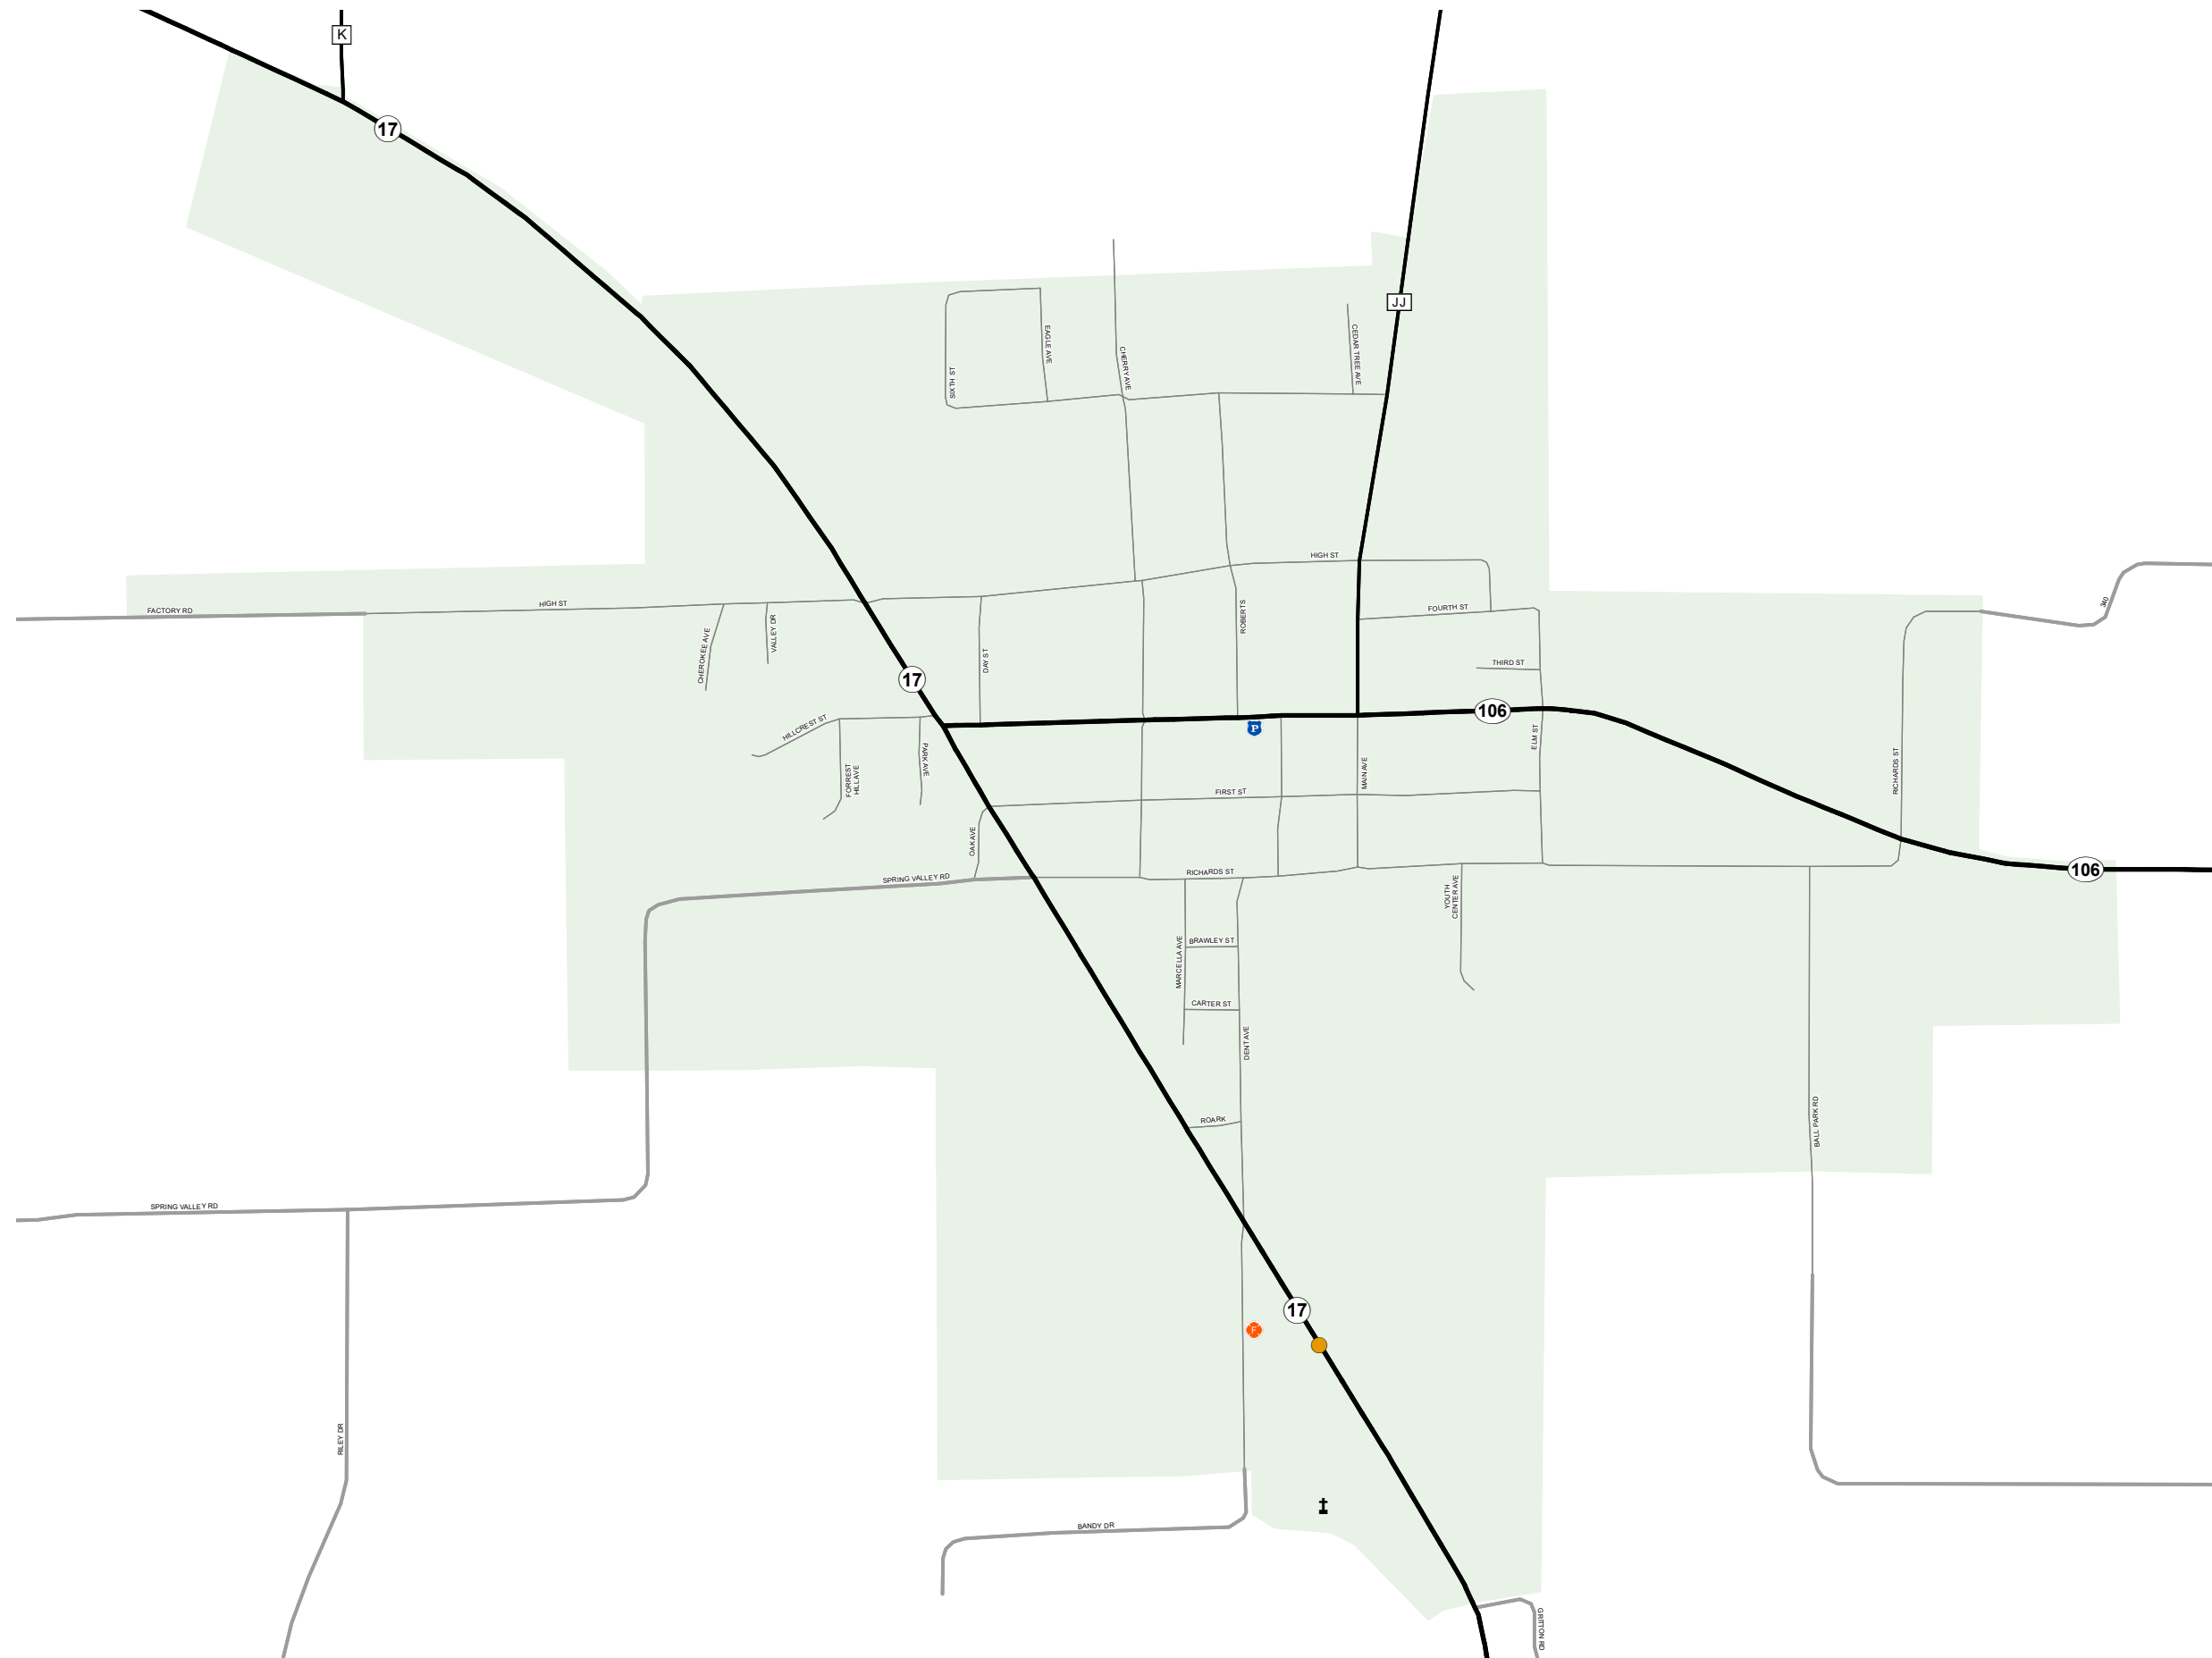

SUMMERSVILLE

TEXAS COUNTY

MISSOURI

SOUTHEAST DISTRICT

2021

Legend

- Interstate
- Interstate Loop
- US Route
- Business Route
- Missouri Route
- Letter Route
- County Road
- Railroad
- City Street
- Other Routes
- River or Stream
- Lake or Large River
- City Limits
- Surrounding City Limits
- County Boundary
- Metrolink Lines
- Fire Department
- Local Law Enforcement
- MSHP Office
- Missouri State Capitol
- County Courthouse
- Hospitals
- MoDOT Office
- MoDOT Maintenance Building
- Cemeteries
- Public Airports
- Amtrak Stations
- Metrolink Stations