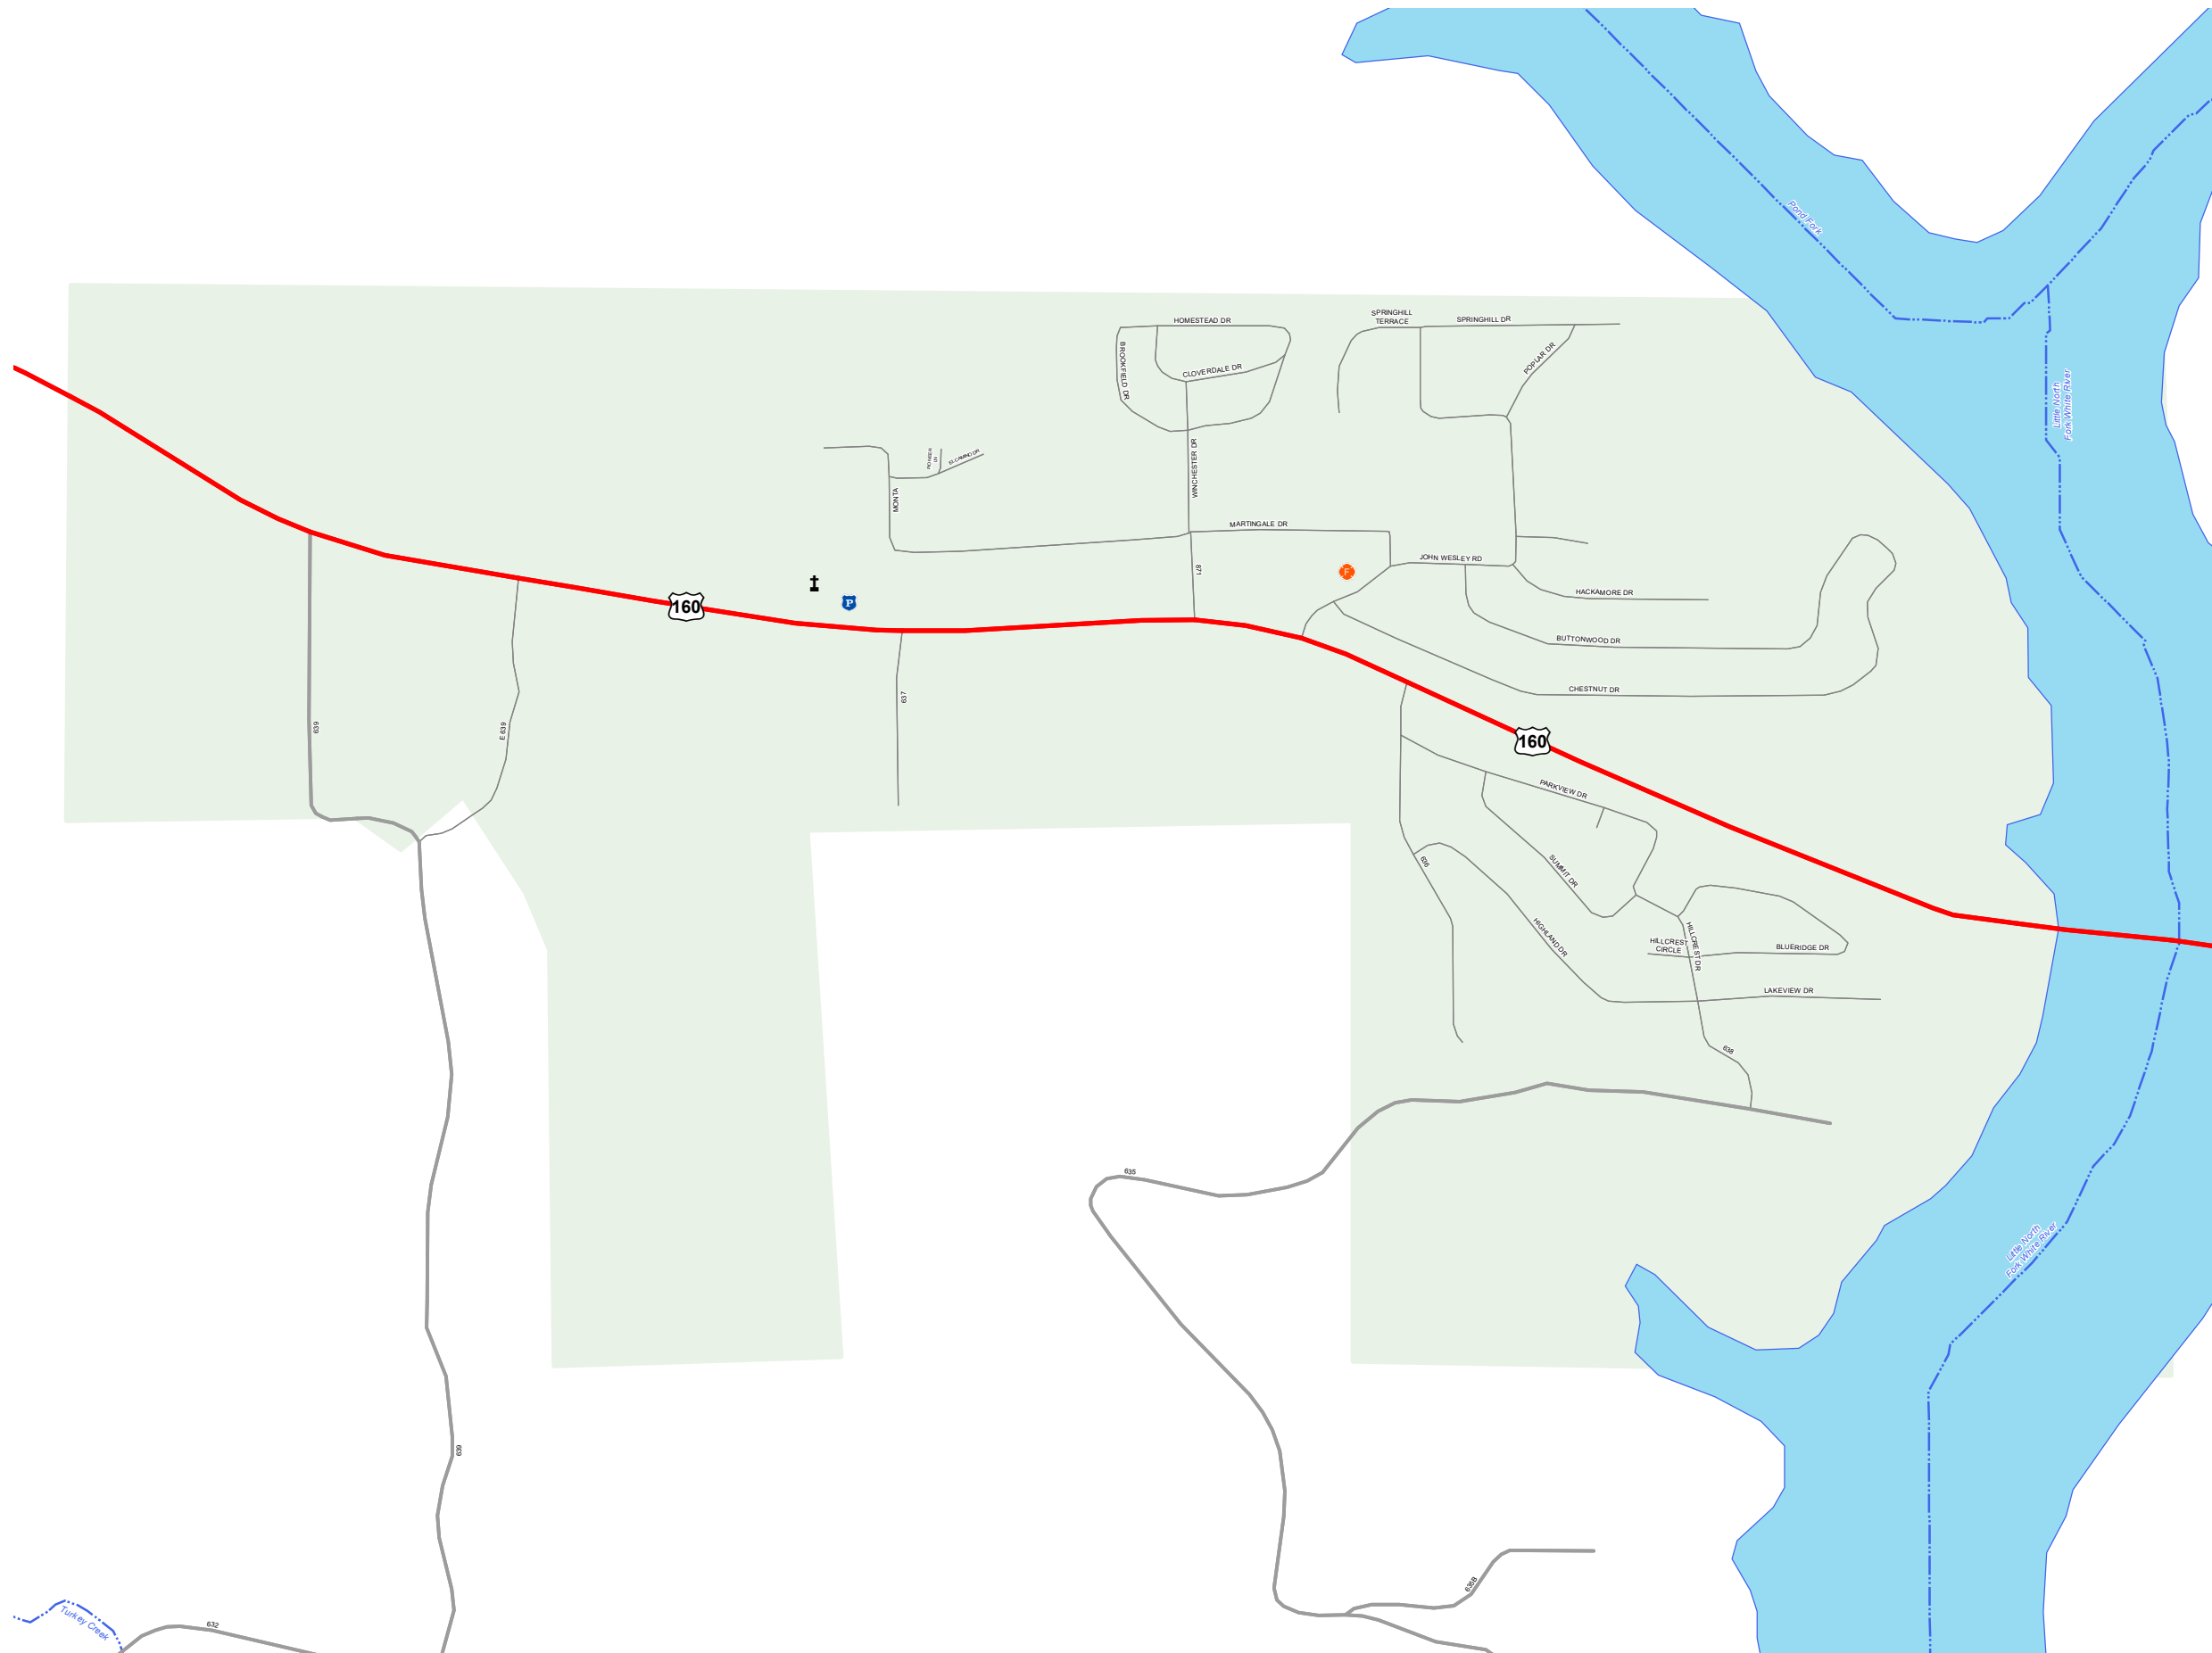

THEODOSIA

OZARK COUNTY

MISSOURI

SOUTHEAST DISTRICT

2021

Legend

- Interstate
- Interstate Loop
- US Route
- Business Route
- Missouri Route
- Letter Route
- County Road
- Railroad
- City Street
- Other Routes
- River or Stream
- Lake or Large River
- City Limits
- Surrounding City Limits
- County Boundary
- Metrolink Lines
- Fire Department
- Local Law Enforcement
- MSHP Office
- Missouri State Capitol
- County Courthouse
- Hospitals
- MoDOT Office
- MoDOT Maintenance Building
- Cemeteries
- Public Airports
- Amtrak Stations
- Metrolink Stations