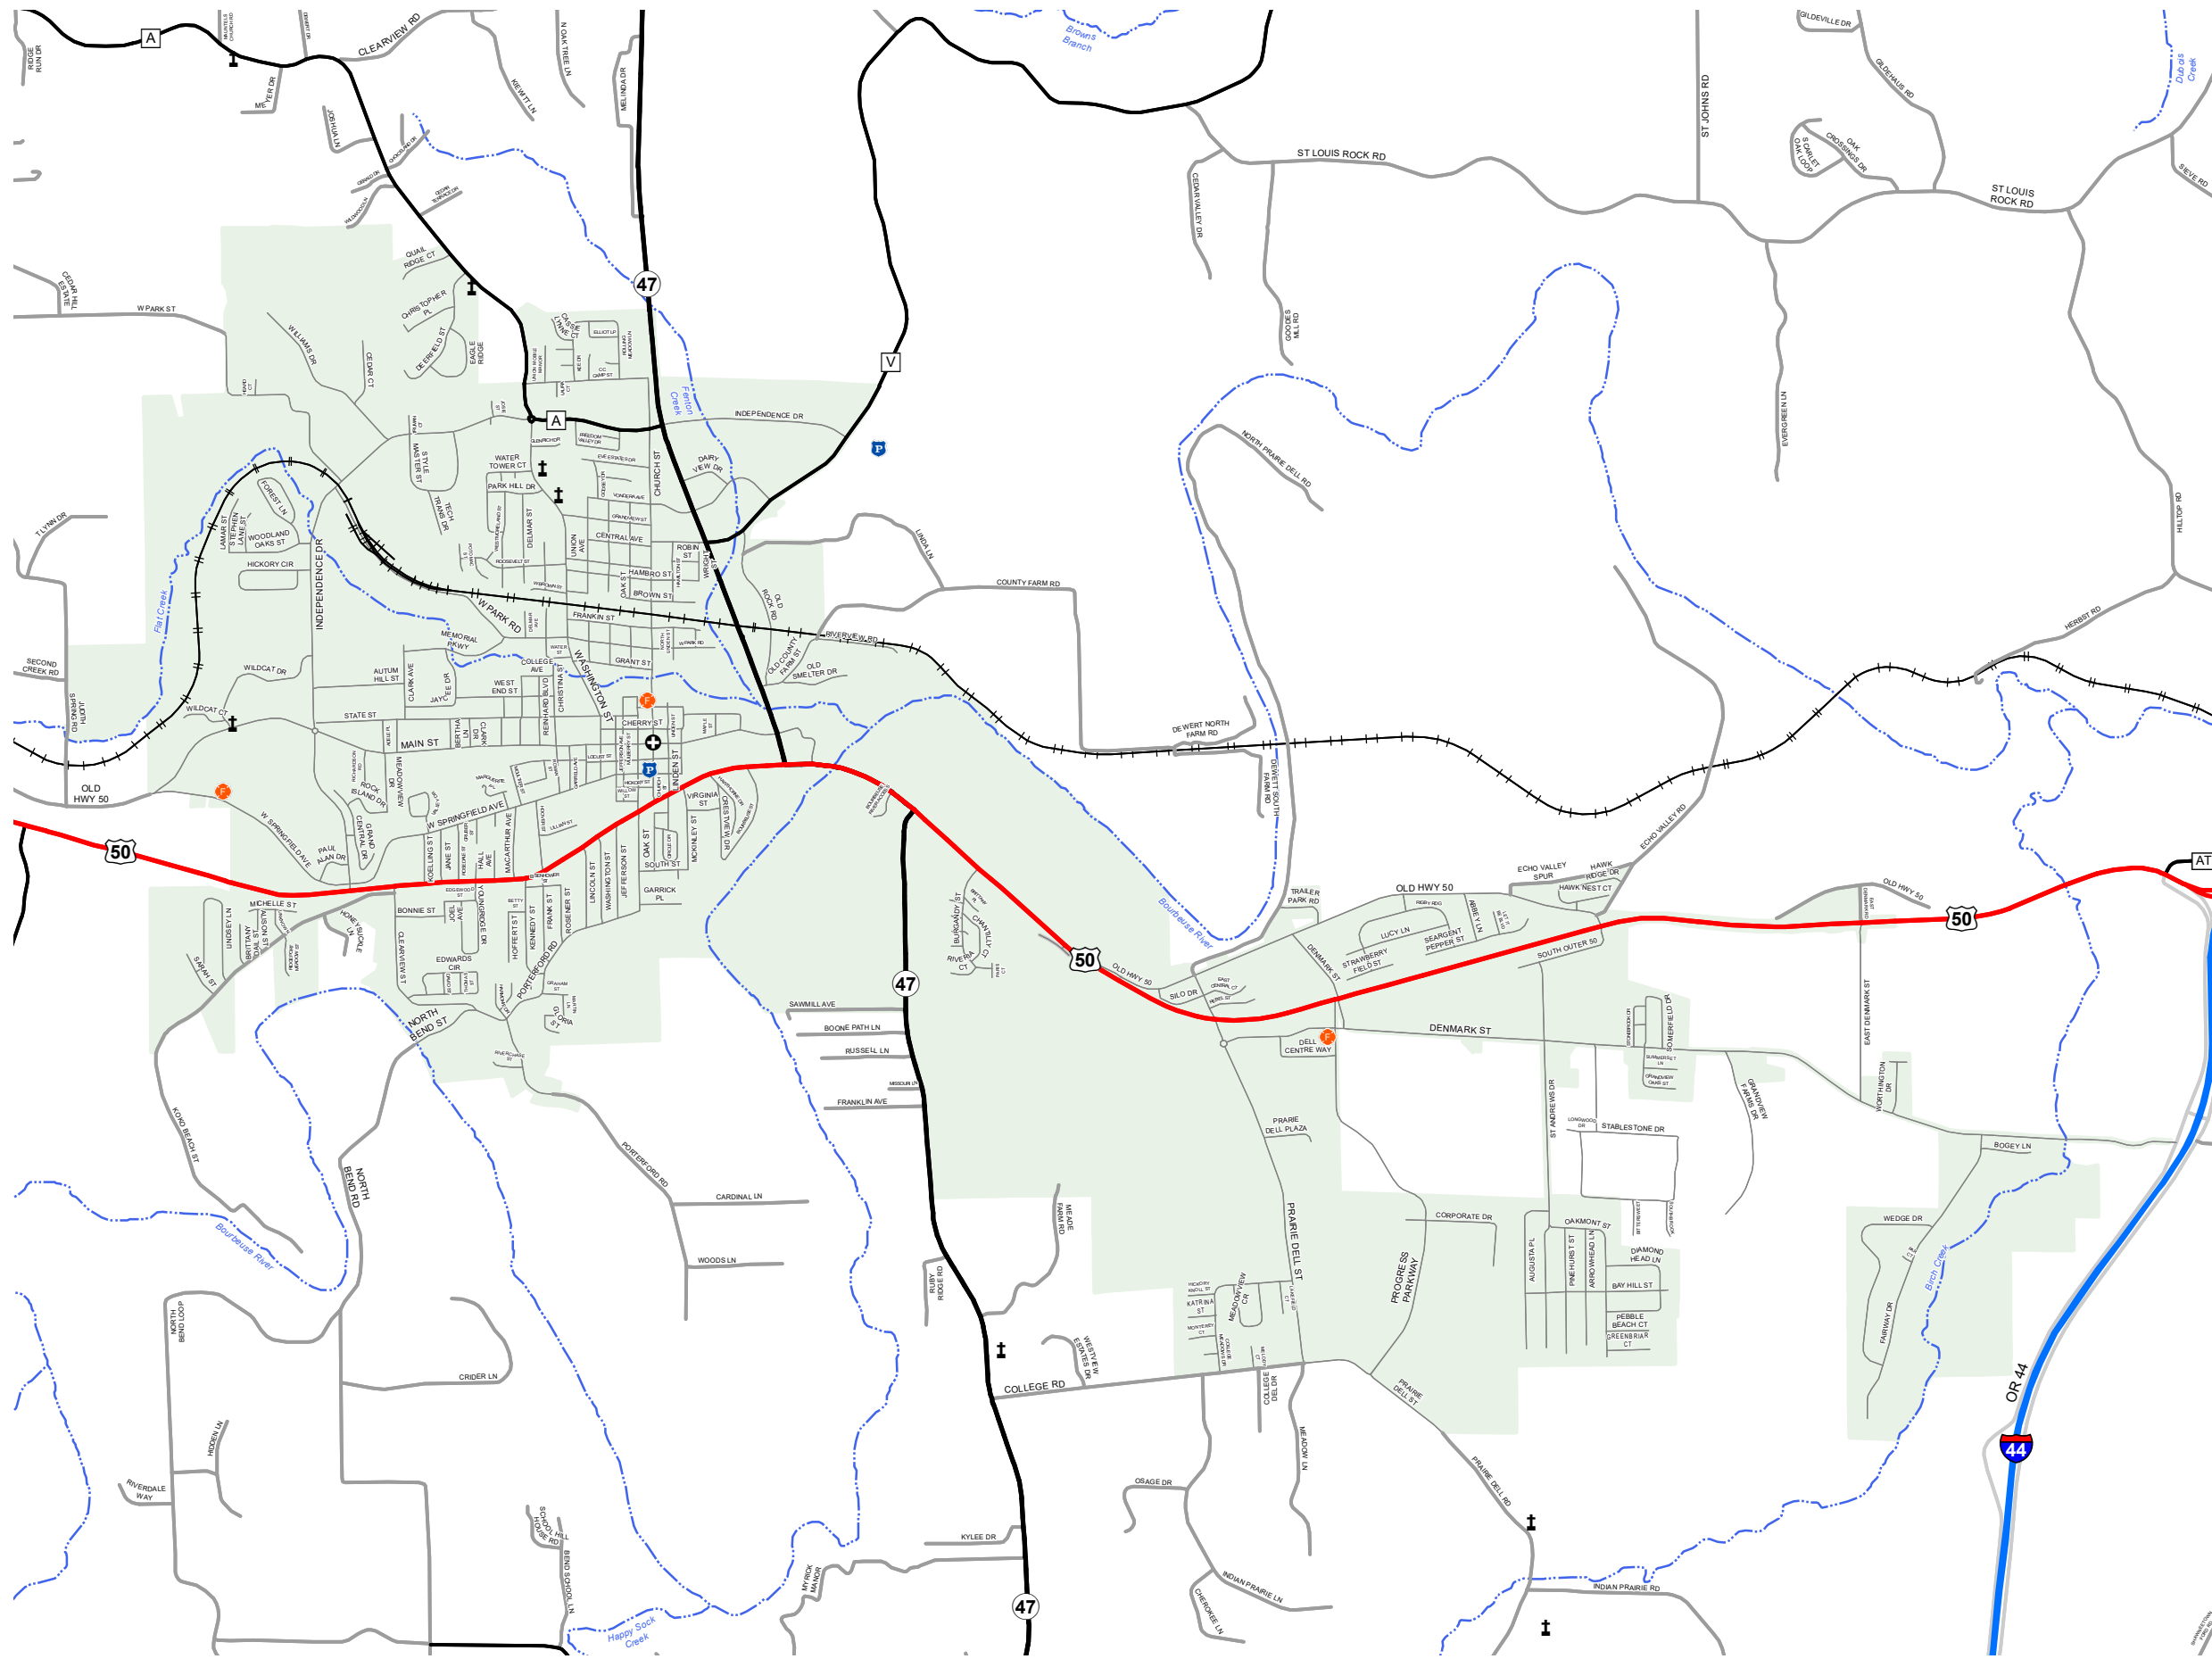

UNION

FRANKLIN COUNTY

MISSOURI

ST. LOUIS DISTRICT

2021

- Legend**
- Interstate
 - Interstate Loop
 - US Route
 - Business Route
 - Missouri Route
 - Letter Route
 - County Road
 - Railroad
 - City Street
 - Other Routes
 - River or Stream
 - Lake or Large River
 - City Limits
 - Surrounding City Limits
 - County Boundary
 - Metrolink Lines
 - Fire Department
 - Local Law Enforcement
 - MSHP Office
 - ★ Missouri State Capitol
 - County Courthouse
 - Hospitals
 - MoDOT Office
 - MoDOT Maintenance Building
 - † Cemeteries
 - ✈ Public Airports
 - Amtrak Stations
 - Metrolink Stations