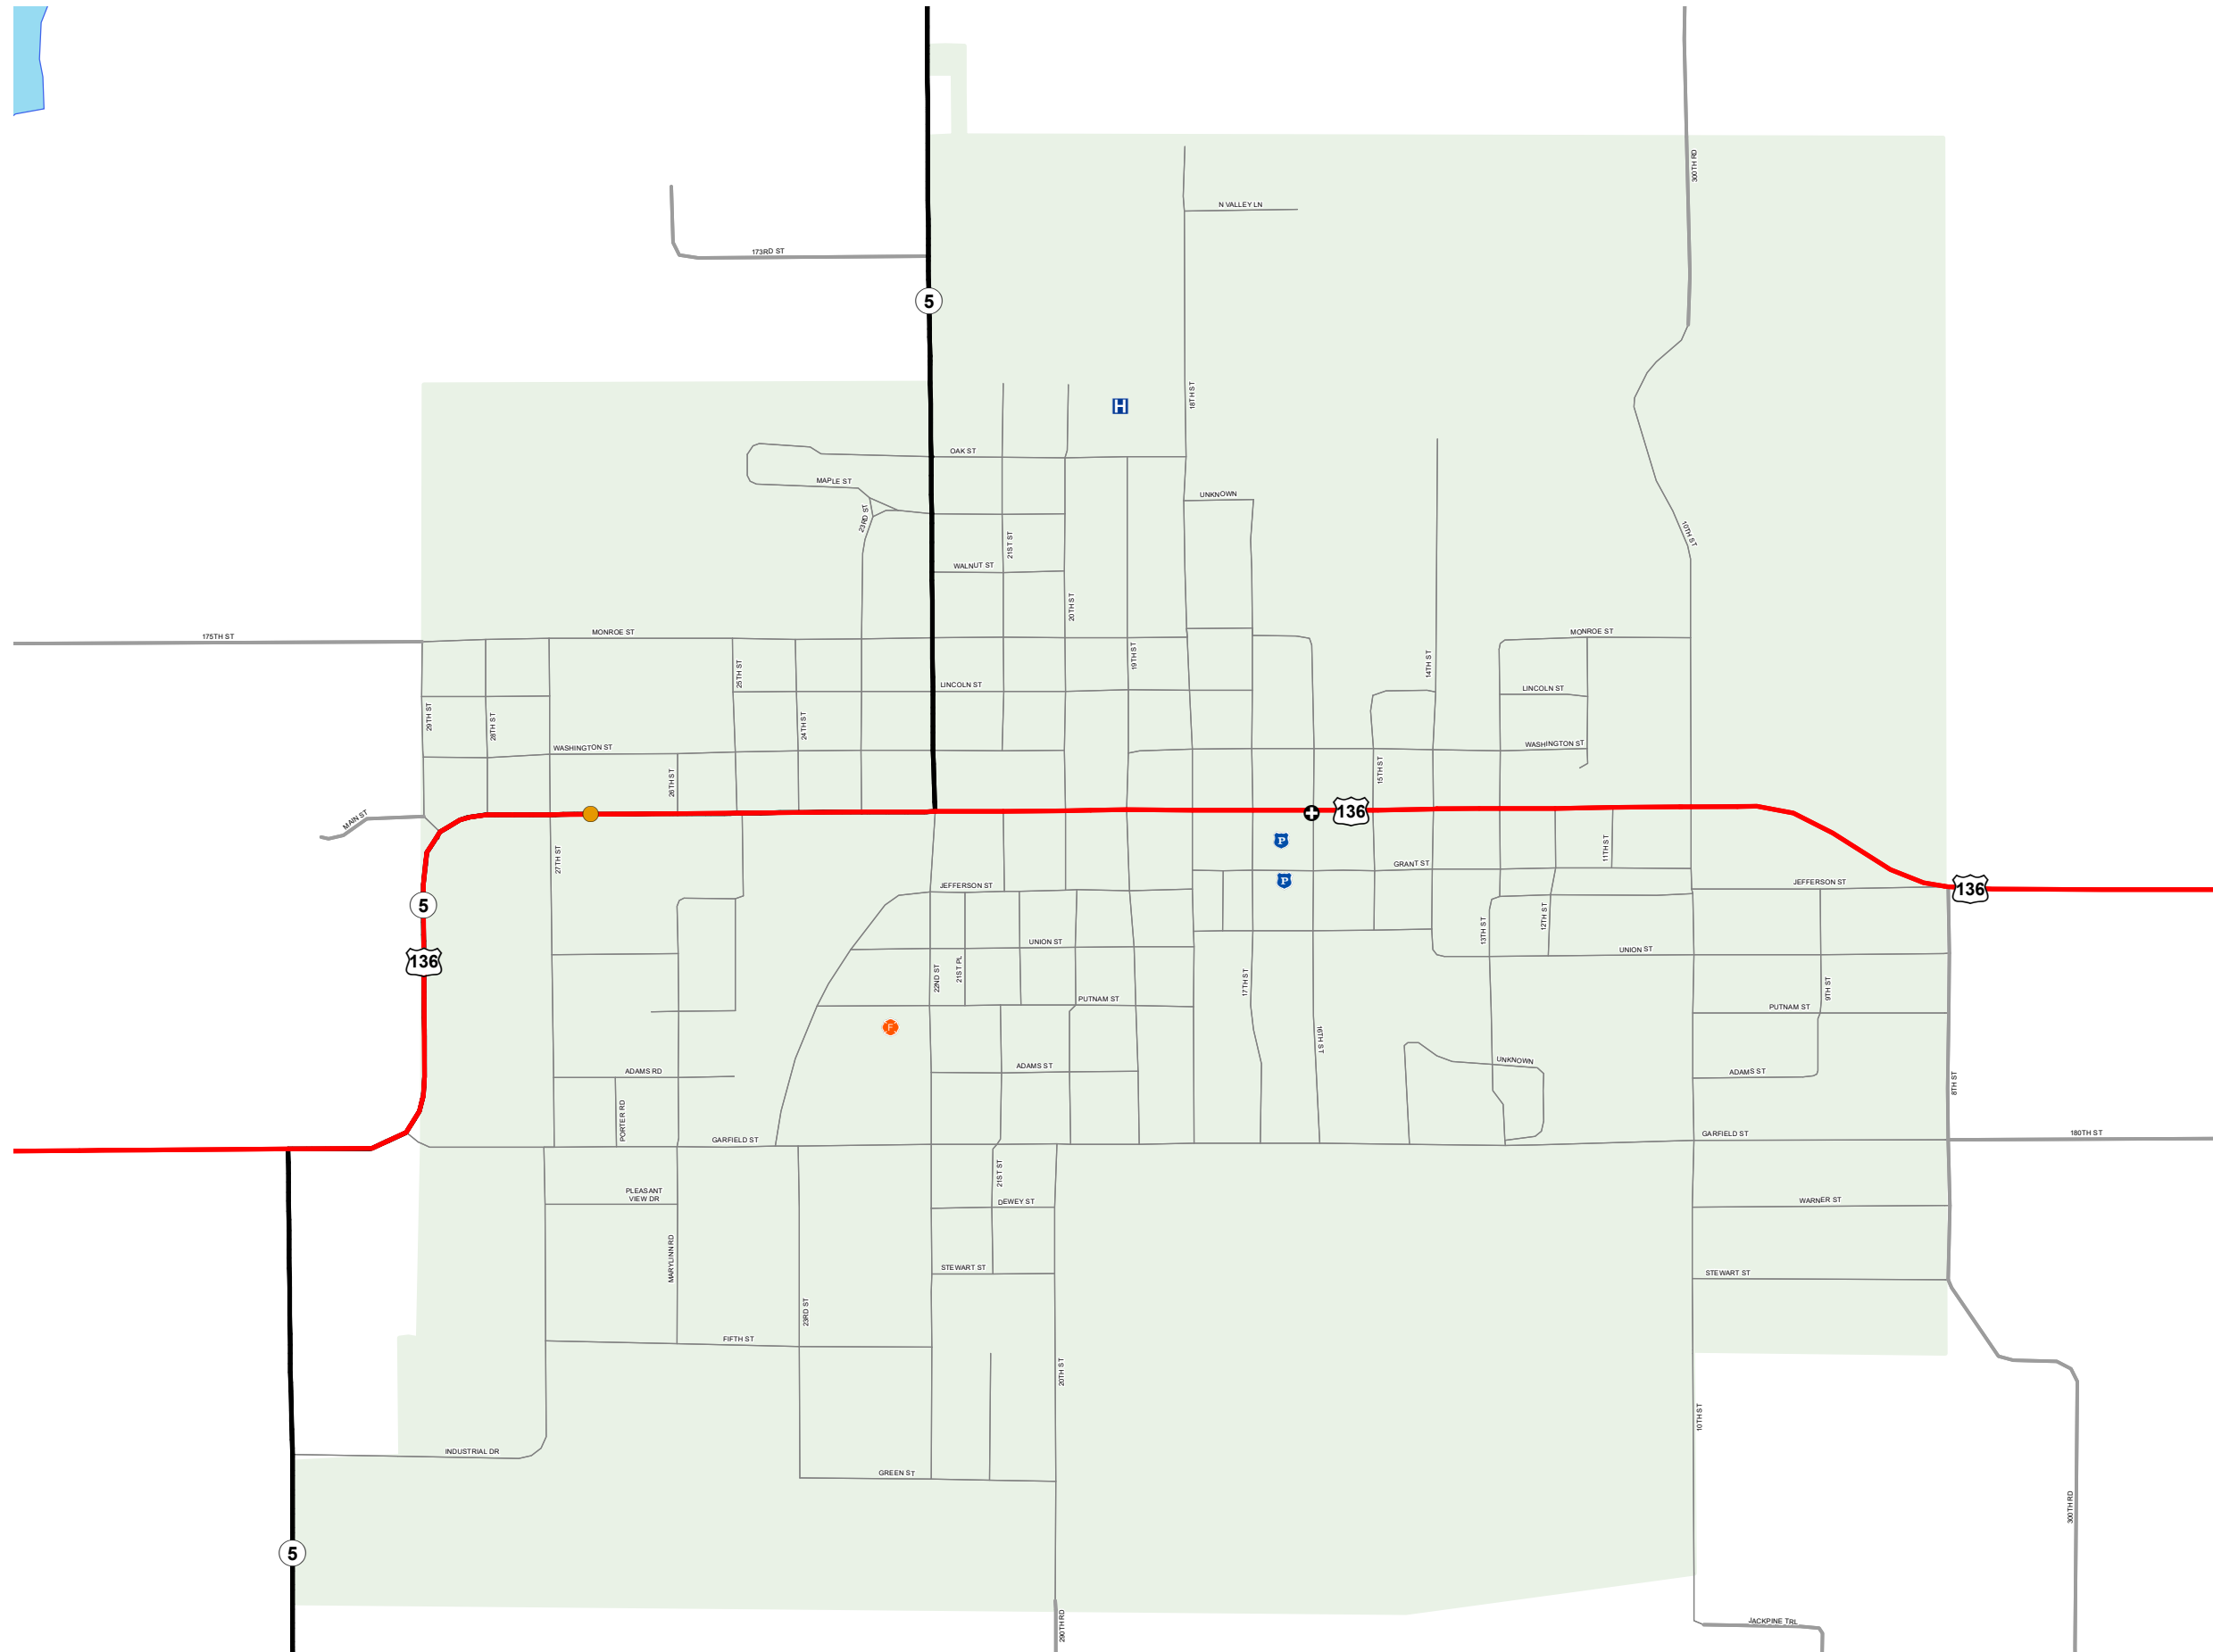

UNIONVILLE

PUTNAM COUNTY

MISSOURI

NORTHWEST DISTRICT

2021

Legend

- Interstate
- Interstate Loop
- US Route
- Business Route
- Missouri Route
- Letter Route
- County Road
- Railroad
- City Street
- Other Routes
- River or Stream
- Lake or Large River
- City Limits
- Surrounding City Limits
- County Boundary
- Metrolink Lines
- Fire Department
- Ⓜ Local Law Enforcement
- Ⓜ MSHP Office
- ★ Missouri State Capitol
- Ⓜ County Courthouse
- Ⓜ Hospitals
- MoDOT Office
- MoDOT Maintenance Building
- Ⓜ Cemeteries
- ✈ Public Airports
- Ⓜ Amtrak Stations
- Metrolink Stations

MISSOURI DEPARTMENT OF TRANSPORTATION
 TRANSPORTATION PLANNING
 1-888-ASK-MODOT
 WWW.MODOT.ORG
 AUGUST 2021