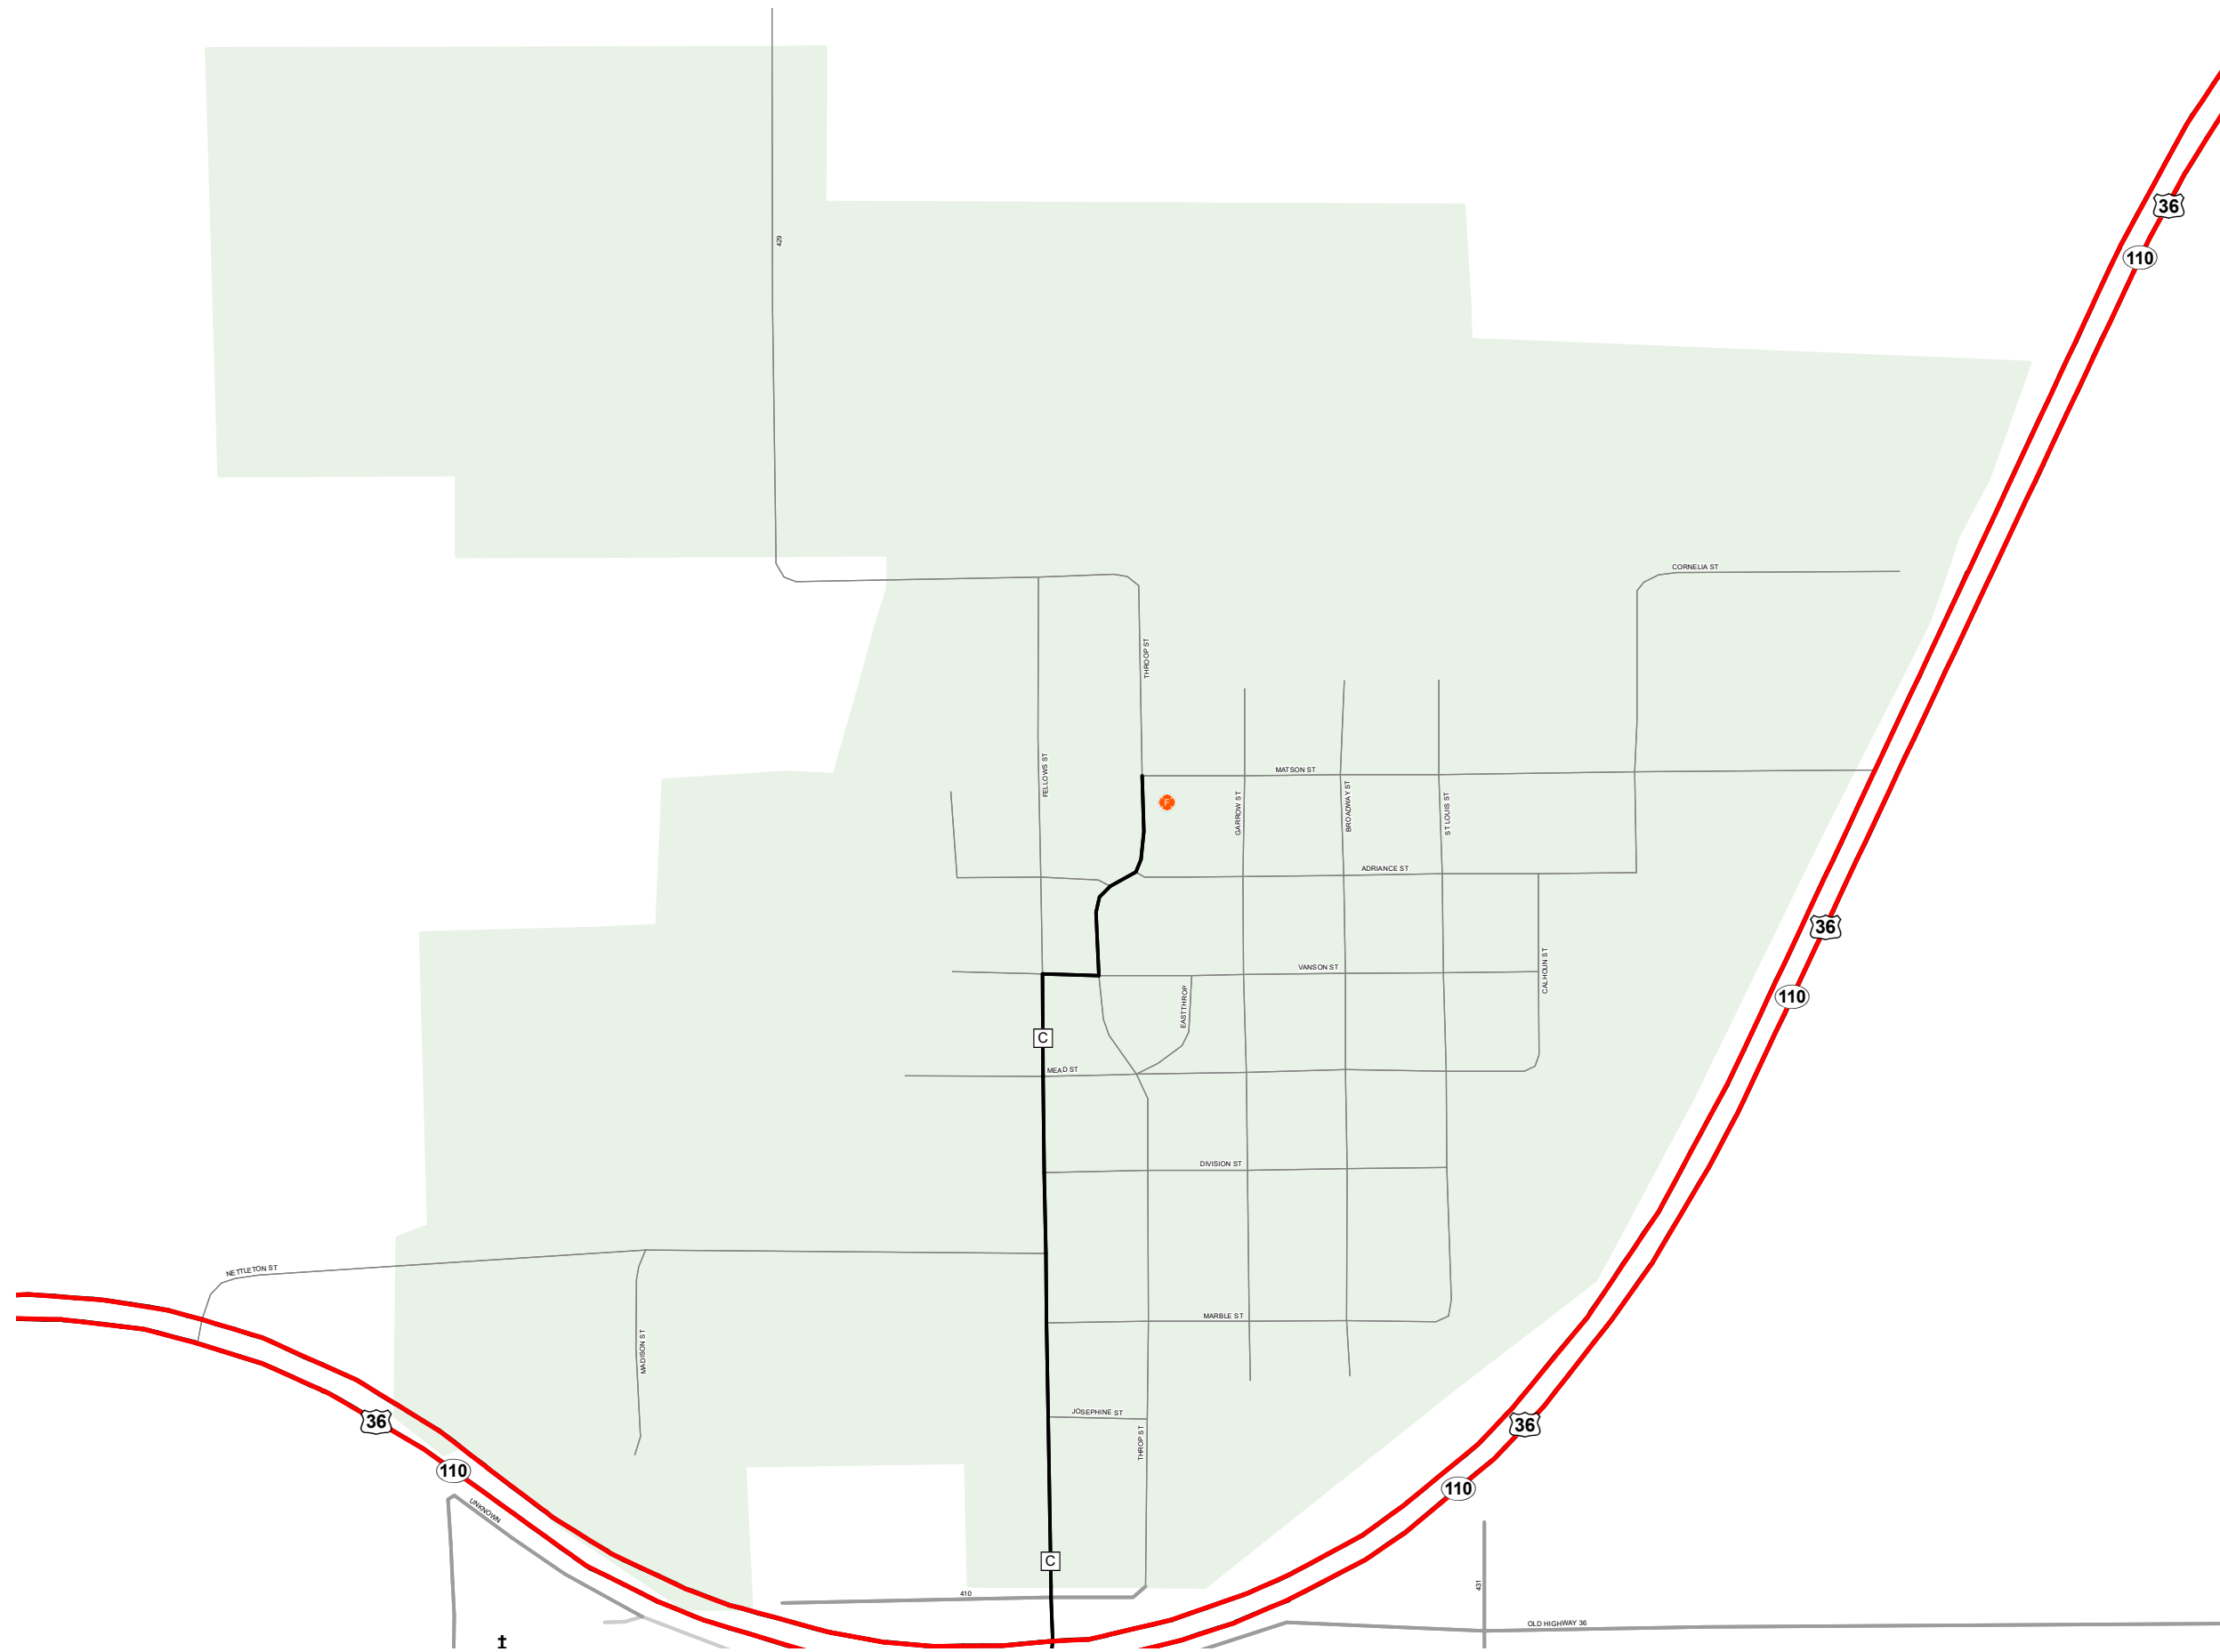

UTICA

LIVINGSTON COUNTY

MISSOURI

NORTHWEST DISTRICT

2021

Legend

- Interstate
- Interstate Loop
- US Route
- Business Route
- Missouri Route
- Letter Route
- County Road
- Railroad
- City Street
- Other Routes
- River or Stream
- Lake or Large River
- City Limits
- Surrounding City Limits
- County Boundary
- Metrolink Lines
- Fire Department
- Local Law Enforcement
- MSHP Office
- Missouri State Capitol
- County Courthouse
- Hospitals
- MoDOT Office
- MoDOT Maintenance Building
- Cemeteries
- Public Airports
- Amtrak Stations
- Metrolink Stations